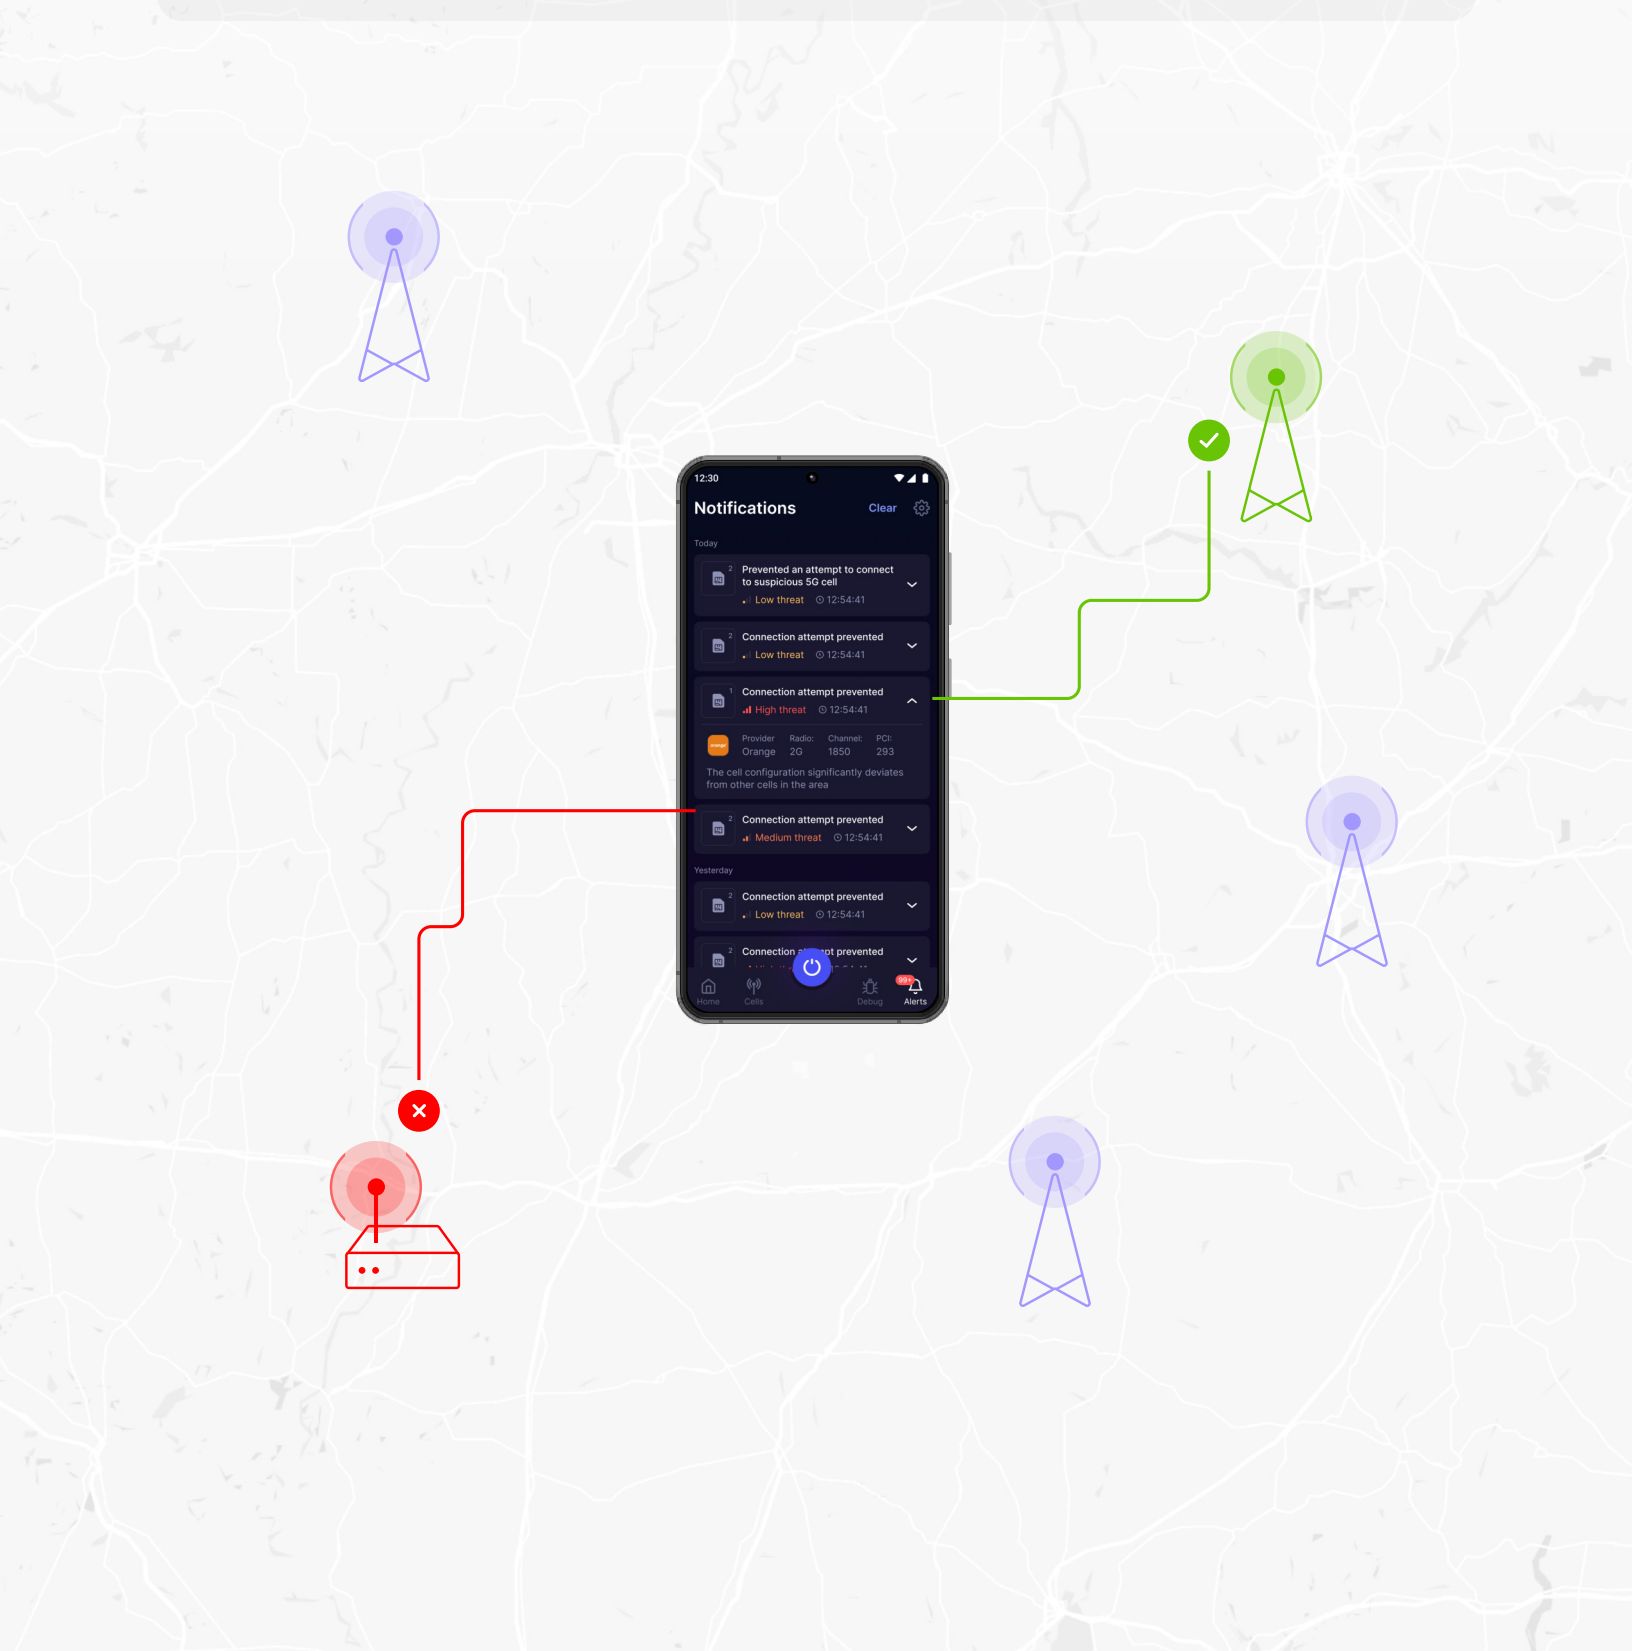

# About

---

WiseConnect is a smartphone-based device that connects only to high-quality cellular base stations. The device uses a state-of-the-art algorithm to analyze connection attempts in real-time and avoids connecting to base stations that offer low-quality service.

# Features

---

- Prevents connections to base stations offering low-quality service while maintaining uninterrupted cellular connectivity.
- Supports latest cellular technologies: 2G / 3G / 4G / 5G-NSA / 5G-SA.
- Dual SIM support.
- Prevents leaking private identifiers, such as IMSI and IMEI, to low-quality service base stations.
- Available on the latest Samsung Galaxy S23 smartphone lineup.
- Efficient implementation that has minimal impact on battery life.

# How it works

---

WiseConnect intelligently avoids base stations providing degraded Quality of Service (QoS). The reasons for avoiding a base station include:

- Poor network characteristics, such as high latency, jitter, packet loss.
- Base stations with configuration parameters significantly deviating from the ones deployed by the network provider (for example, virtual BTS or privately installed BTS).
- Rogue BTS, such as IMSI catchers.

Upon detecting a connection attempt to a base station offering degraded QoS, WiseConnect promptly detects and blocks the attempt before any exchange of network identifiers, such as IMSI or IMEI, takes place. This ensures avoiding connections to base stations providing low-quality service while maintaining the security of user identifier data.