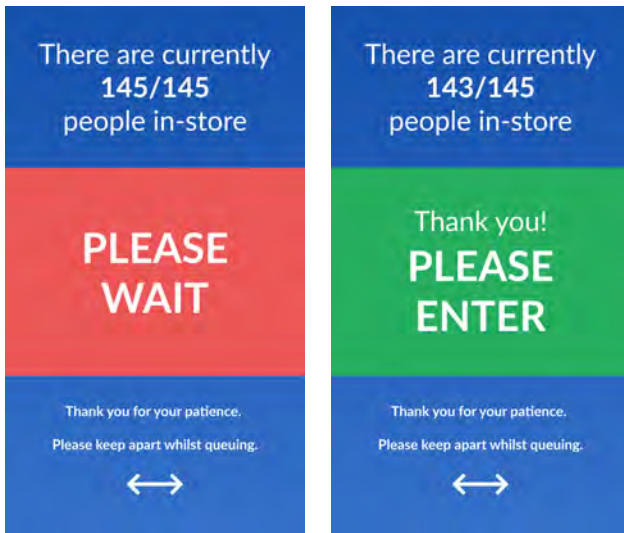

People Counter

Real-time occupancy information

- ✓ Integrates with the inventory management and planogram system
- ✓ Highlight products on the map
- ✓ Map can be used on physical kiosks or setup on a mobile website or app.
- ✓ Update remotely using the simple online CMS
- ✓ Interactive advertising and gamification

Temperature Reading Solution

- ✓ Integrates with the inventory management and planogram system
- ✓ Highlight products on the map
- ✓ Map can be used on physical kiosks or setup on a mobile website or app.
- ✓ Update remotely using the simple online CMS
- ✓ Interactive advertising and gamification