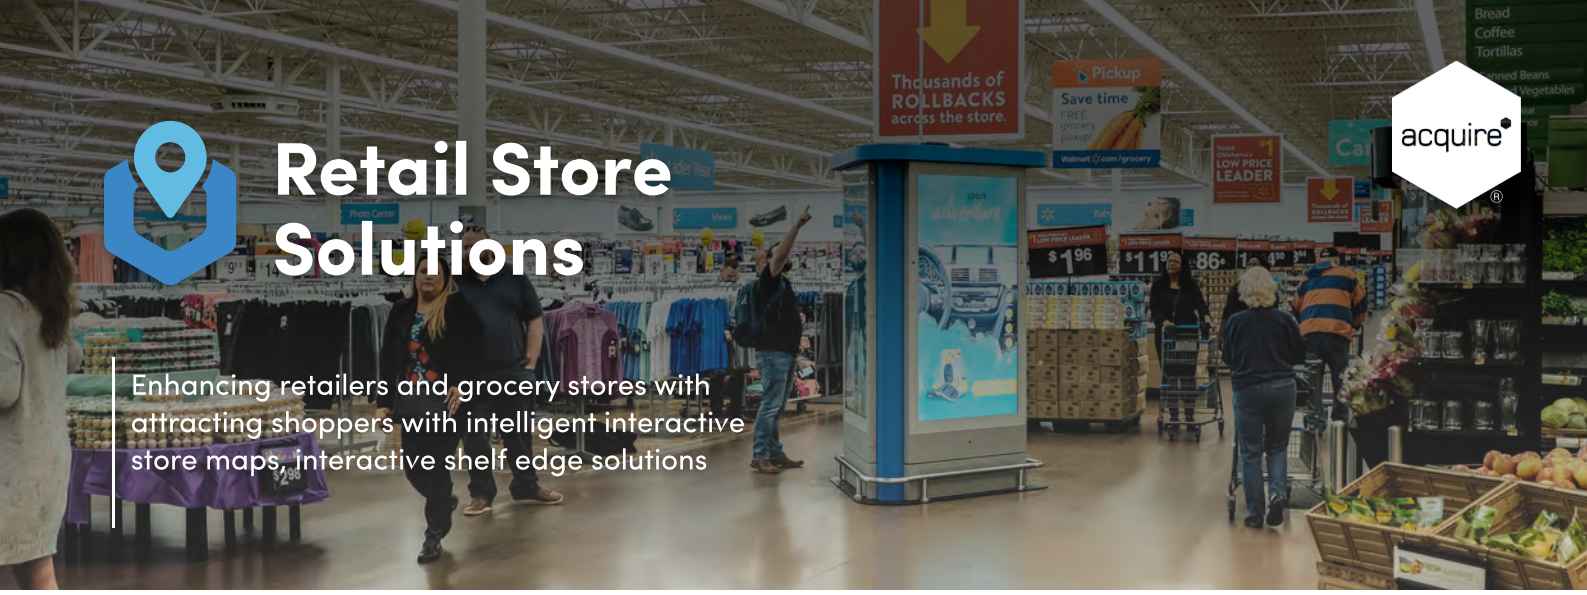

Retail Store Solutions

Enhancing retailers and grocery stores with attracting shoppers with intelligent interactive store maps, interactive shelf edge solutions

Shoppers deserve have better **digital signage** experiences

In-store Wayfinder

- ✓ Integrates with the inventory management and planogram system
- ✓ Highlight products on the map
- ✓ Map can be used on physical kiosks or setup on a mobile website or app.
- ✓ Update remotely using the simple online CMS
- ✓ Interactive advertising and gamification

Shelf-Edge

- ✔ Integrates with the inventory management and planogram system
- ✔ Highlight products on the map
- ✔ Map can be used on physical kiosks or setup on a mobile website or app.
- ✔ Update remotely using the simple online CMS
- ✔ Interactive advertising and gamification

End Cap Displays

- ✔ Integrates with the inventory management and planogram system
- ✔ Highlight products on the map
- ✔ Map can be used on physical kiosks or setup on a mobile website or app.
- ✔ Update remotely using the simple online CMS
- ✔ Interactive advertising and gamification