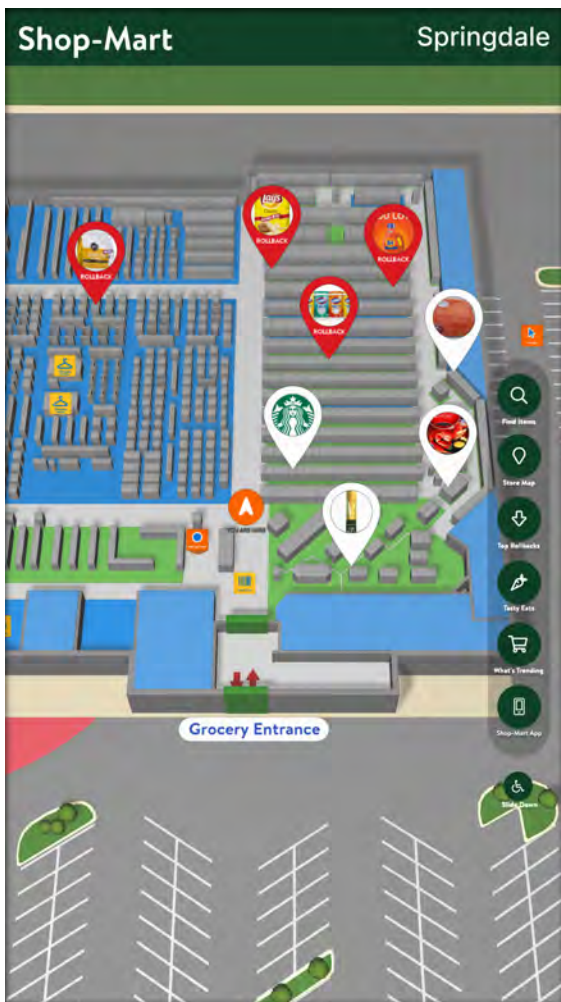

Retail Store Solutions

Enhancing retailers and grocery stores with attracting shoppers with intelligent interactive store maps, interactive shelf edge solutions

Shoppers deserve have better **digital signage** experiences

In-store Wayfinder

- ✓ Integrates with the inventory management and planogram system
- ✓ Highlight products on the map
- ✓ Map can be used on physical kiosks or setup on a mobile website or app.
- ✓ Update remotely using the simple online CMS
- ✓ Interactive advertising and gamification

Shelf-Edge

- ✔ Integrates with the inventory management and planogram system
- ✔ Highlight products on the map
- ✔ Map can be used on physical kiosks or setup on a mobile website or app.
- ✔ Update remotely using the simple online CMS
- ✔ Interactive advertising and gamification

End Cap Displays

- ✔ Integrates with the inventory management and planogram system
- ✔ Highlight products on the map
- ✔ Map can be used on physical kiosks or setup on a mobile website or app.
- ✔ Update remotely using the simple online CMS
- ✔ Interactive advertising and gamification