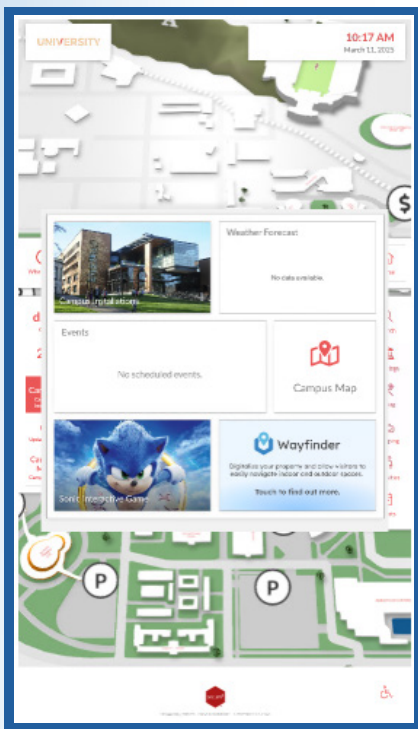

CLICK 'OK' AND 'FINISH' TO COMPLETE THE SETUP.

USING ACQUIRE WAYFINDER

WHEN THE APPLICATION OPENS, SELECT THE DEMO YOU WANT TO DOWNLOAD. THERE ARE FOUR DEMO PROJECTS AVAILABLE:

SELECT THE PROJECT YOU WANT FROM THE DROPDOWN MENU AND CLICK DOWNLOAD.

ONCE THE DEMO HAS FINISHED DOWNLOADING, 'PREVIEW' WILL NOW BECOME ACTIVE.

SELECTING THIS WILL START UP THE DEMO.

YOU WILL NOW SEE THE HOME SCREEN AND BY SELECTING THE CAMPUS MAP YOU WILL BE ABLE TO NOW INTERACT WITH THE MAP.