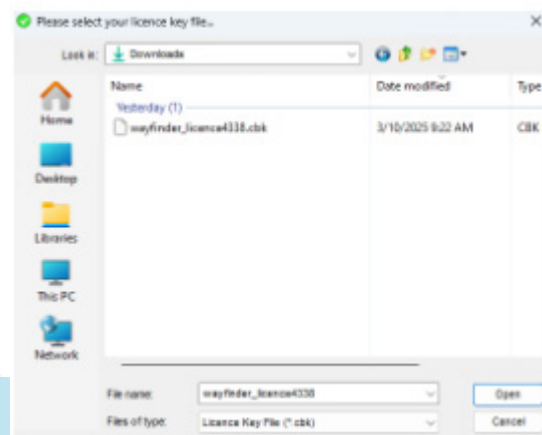

Thanks,
The Acquire Digital Team

DOWNLOAD THE SOFTWARE – ‘DOWNLOAD ACQUIRE WAYFINDER’ TO DOWNLOAD THE SOFTWARE PACKAGE.

Acquire Wayfinder Demo

Please use the buttons below to download the software.

Upon first use the software will prompt for a licence key which you can also download below.

The licence can only be activated once.

[Download Trial Licence Key](#)

[Download Acquire Wayfinder](#)

INSTALL THE SOFTWARE – RUN THE ACQUIRE WAYFINDER INSTALLER ON YOUR DEDICATED PC OR LAPTOP, ACCEPT THE LICENSE AGREEMENT, AND FOLLOW THE ON-SCREEN WIZARD.

ACTIVATING YOUR LICENSE

GETTING YOUR EDITOR LICENSE - 'DOWNLOAD TRIAL LICENSE KEY' TO DOWNLOAD YOUR UNIQUE LICENSE FILE.

ONCE INSTALLATION IS COMPLETE, CLICK 'LICENSE KEY FILE' TO OPEN THE ACTIVATION WINDOW.