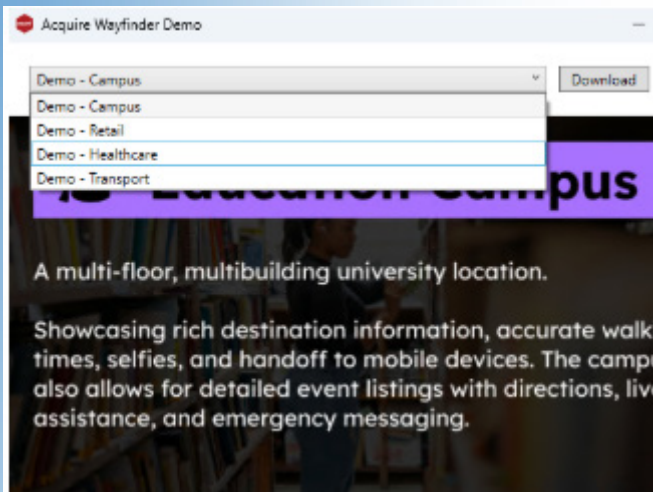

NAVIGATE TO WHERE YOU DOWNLOADED YOUR LICENSE FILE AND SELECT 'OPEN'.

CHOOSE FROM THREE ACTIVATION METHODS:

RECOMMENDED: AUTOMATICALLY OVER THE INTERNET - THE FASTEST AND EASIEST WAY TO ACTIVATE.

ONCE ACTIVATED, A MESSAGE WILL APPEAR, 'YOUR SOFTWARE HAS NOW BEEN ACTIVATED'

CLICK 'OK' AND 'FINISH' TO COMPLETE THE SETUP.

USING ACQUIRE WAYFINDER

WHEN THE APPLICATION OPENS, SELECT THE DEMO YOU WANT TO DOWNLOAD. THERE ARE FOUR DEMO PROJECTS AVAILABLE:

SELECT THE PROJECT YOU WANT FROM THE DROPDOWN MENU AND CLICK DOWNLOAD.

ONCE THE DEMO HAS FINISHED DOWNLOADING, 'PREVIEW' WILL NOW BECOME ACTIVE.

SELECTING THIS WILL START UP THE DEMO.

YOU WILL NOW SEE THE HOME SCREEN AND BY SELECTING THE CAMPUS MAP YOU WILL BE ABLE TO NOW INTERACT WITH THE MAP.