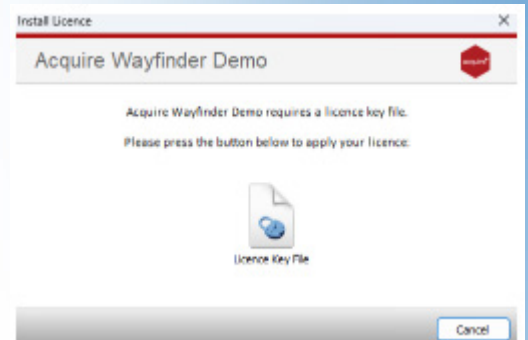

ACTIVATING YOUR LICENSE

GETTING YOUR EDITOR LICENSE - 'DOWNLOAD TRIAL LICENSE KEY' TO DOWNLOAD YOUR UNIQUE LICENSE FILE.

ONCE INSTALLATION IS COMPLETE, CLICK 'LICENSE KEY FILE' TO OPEN THE ACTIVATION WINDOW.

NAVIGATE TO WHERE YOU DOWNLOADED YOUR LICENSE FILE AND SELECT 'OPEN'.

CHOOSE FROM THREE ACTIVATION METHODS:

RECOMMENDED: AUTOMATICALLY OVER THE INTERNET - THE FASTEST AND EASIEST WAY TO ACTIVATE.