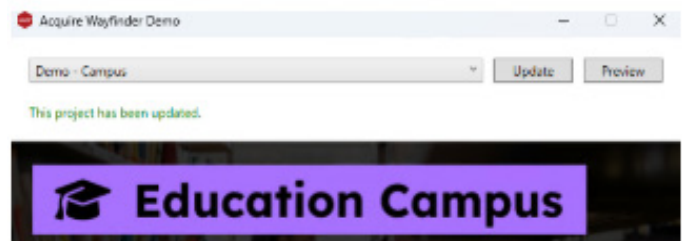

CLICK 'OK' AND 'FINISH' TO COMPLETE THE SETUP.

USING ACQUIRE WAYFINDER

WHEN THE APPLICATION OPENS, SELECT THE DEMO YOU WANT TO DOWNLOAD. THERE ARE FOUR DEMO PROJECTS AVAILABLE:

SELECT THE PROJECT YOU WANT FROM THE DROPDOWN MENU AND CLICK DOWNLOAD.

ONCE THE DEMO HAS FINISHED DOWNLOADING, 'PREVIEW' WILL NOW BECOME ACTIVE.

SELECTING THIS WILL START UP THE DEMO.

YOU WILL NOW SEE THE HOME SCREEN AND BY SELECTING THE CAMPUS MAP YOU WILL BE ABLE TO NOW INTERACT WITH THE MAP.