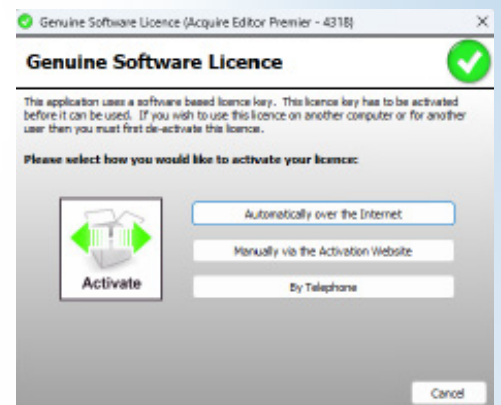

Thanks,
The Acquire Digital Team

DOWNLOAD THE SOFTWARE – ‘DOWNLOAD ACQUIRE WAYFINDER’ TO DOWNLOAD THE SOFTWARE PACKAGE.

Acquire Wayfinder Demo

Please use the buttons below to download the software.

Upon first use the software will prompt for a licence key which you can also download below.

The licence can only be activated once.

[Download Trial Licence Key](#)

[Download Acquire Wayfinder](#)

INSTALL THE SOFTWARE – RUN THE ACQUIRE WAYFINDER INSTALLER ON YOUR DEDICATED PC OR LAPTOP, ACCEPT THE LICENSE AGREEMENT, AND FOLLOW THE ON-SCREEN WIZARD.

ACTIVATING YOUR LICENSE

GETTING YOUR EDITOR LICENSE - 'DOWNLOAD TRIAL LICENSE KEY' TO DOWNLOAD YOUR UNIQUE LICENSE FILE.

ONCE INSTALLATION IS COMPLETE, CLICK 'LICENSE KEY FILE' TO OPEN THE ACTIVATION WINDOW.

NAVIGATE TO WHERE YOU DOWNLOADED YOUR LICENSE FILE AND SELECT 'OPEN'.

CHOOSE FROM THREE ACTIVATION METHODS:

RECOMMENDED: AUTOMATICALLY OVER THE INTERNET - THE FASTEST AND EASIEST WAY TO ACTIVATE.

ONCE ACTIVATED, A MESSAGE WILL APPEAR, 'YOUR SOFTWARE HAS NOW BEEN ACTIVATED'