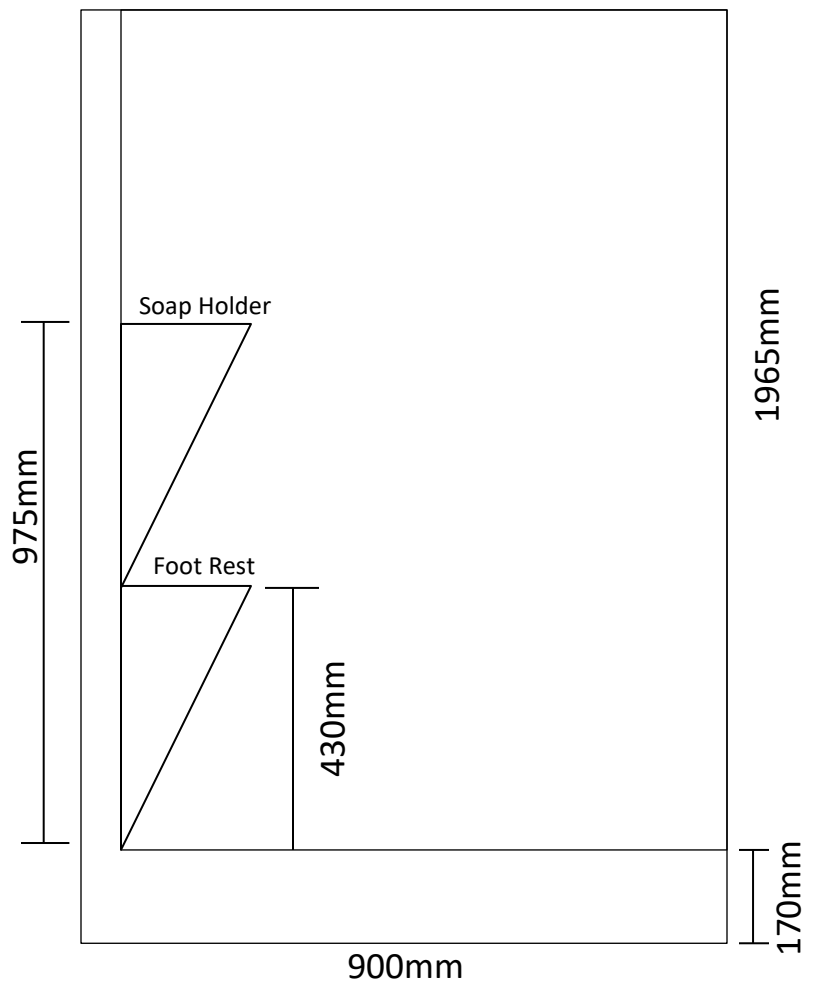

Corner Showers

900 x 900 x 1965 (Centre Waste)

Transportable Homes
Staff Showers
Renovations
Shed Showers
Ablutions
Pool Showers

Please Note: Measurements are taken externally, please allow for variations within the manufacturing process. Drawings are a guide only. We recommend having the shower on site prior to commencement of works.