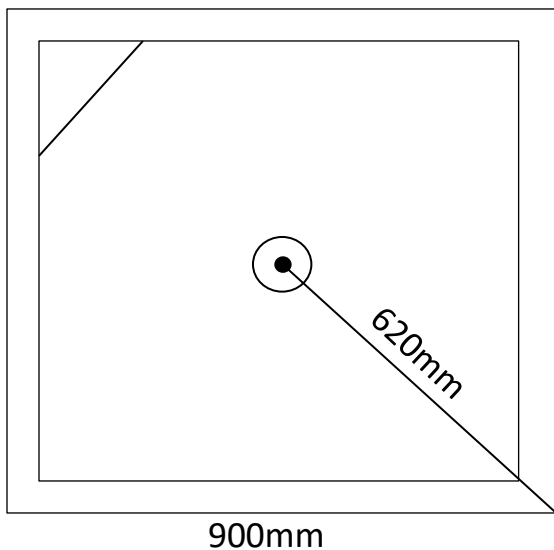

Corner Showers

900 x 900 x 1965 (Centre Waste)

Transportable Homes
Staff Showers
Renovations
Shed Showers
Ablutions
Pool Showers

Please Note: Measurements are taken externally, please allow for variations within the manufacturing process. Drawings are a guide only. We recommend having the shower on site prior to commencement of works.