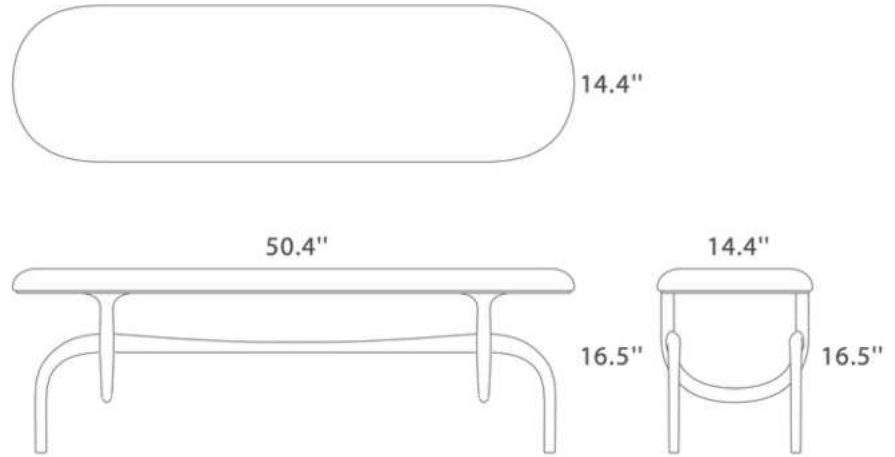

ELAN ATELIER

LENNON BENCH

by Muse Design

Standard Finish

Dark Bronze, Upholstered Top in Ivory

Additional Finish Options

Antique Bronze

Upholstery:

COM | COL option (+$)

2 yards required | 18 sq feet

Dimensions

w128 x d36.5 x h42 cm

w50.4 x d13.9 x h16.5 in

Lead Time

Production lead time 8-10 weeks

Shipping to the continental USA by sea (additional 8-10 weeks) or air (10 days)

Shipping outside of the continental US, quoted per order

elanatelier.com

info@elanatelier.com +1 (530) 536 6163