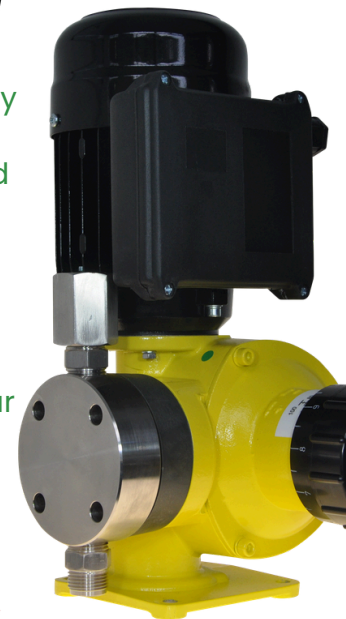

- ✓ Pump duty 240 LPH @ 7 BAR
- ✓ Pump Liquid end is 316SS
- ✓ Semi-automated Fertidose System
- ✓ With options to be controlled by your irrigation controller
- ✓ Simple 0-100% stroke adjuster
- ✓ Apart of SWAPPIT - No maintenance

SIMPLE RELIABLE SUPPORTED

SWAPPIT

Our systems are designed so commonly used parts can be quickly unplugged and swapped out for fully tested, refurbished units.

Simply take your swappable part to your local PGG Wrightson / Fruited Supplies store and SWAPPIT at a reduced price.

SW-FMP-240