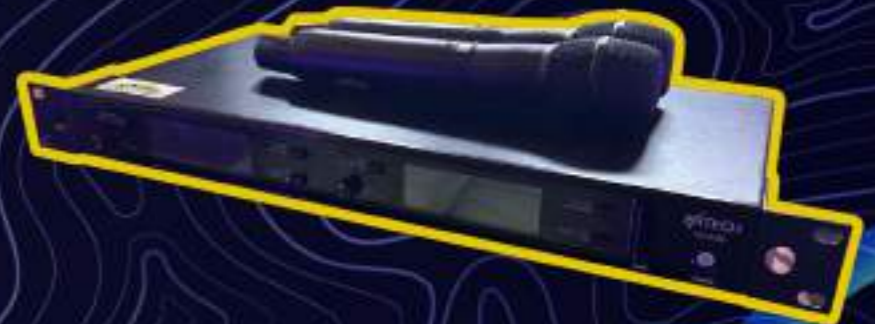

Blackline Td668 (Td-668) Dual Channel True Diversity  
Handheld Wireless Microphone System

BLX4R - BLX4R Wireless Receiver'  
with headset

Ezitech TD699 Dual Channel True Diversity  
Wireless Handheld Microphone