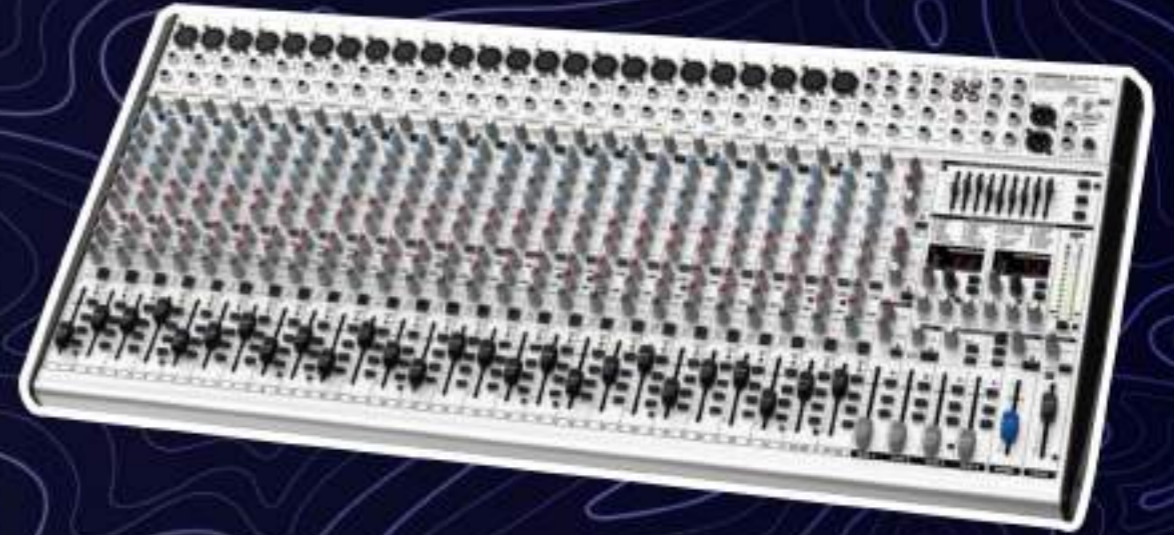

# MIXER

**BEHRINGER X32 COMPACT 32-INPUT,  
16 BUS DIGITAL MIXING CONSOLE WITH  
16 PROGRAMMABLE MIDAS PREAMPS  
(DIGITAL MIXER)**

**BEHRINGER 32-INPUT 4-BUS  
STUDIO/LIVE MIXER**