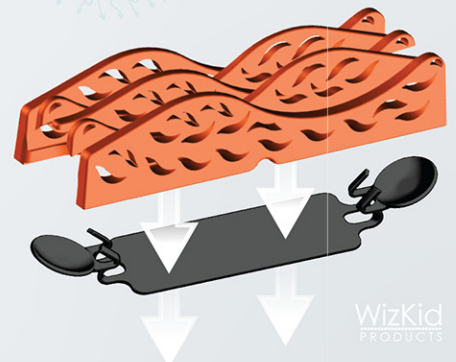

# Stingray

Urinal Screens

Most urinal screens are displaced around the urinal after each flush, the Stingray with its Tether Tab stays in place for effectiveness & a cleaner look

Fold Lines for Compact Urinals

# Current

Air Freshener

Duo Current Case for Wall Mounting

More Surface Area  
Interacts with Air Currents  
More Fragrance Per Release  
One Style Multiple Applications

30 Day Fragrance!

COMMODOES / SINKS / WALL MOUNTED