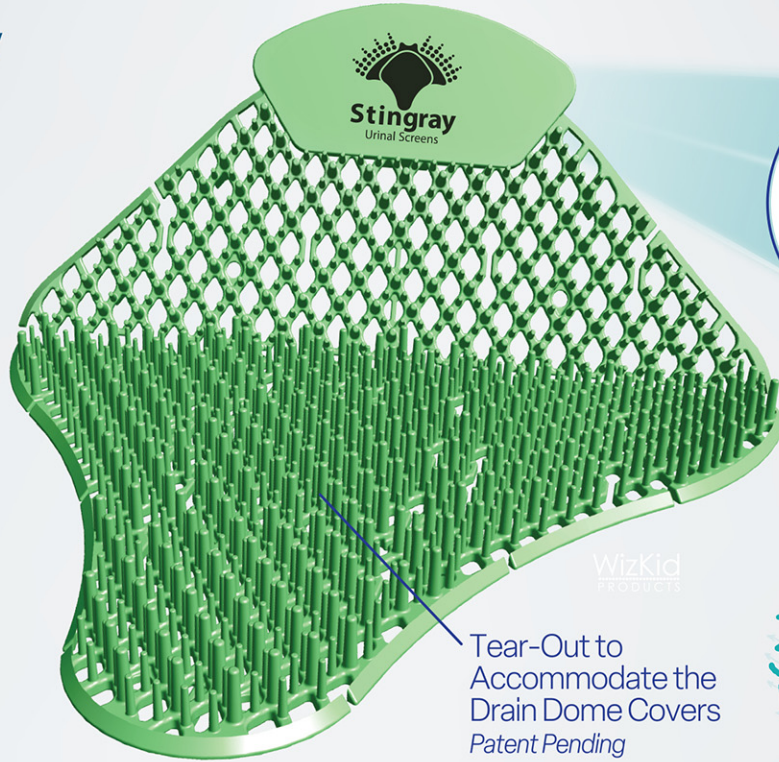

# Stingray

Urinal Screens

Most urinal screens are displaced around the urinal after each flush, the Stingray with its Tether Tab stays in place for effectiveness & a cleaner look

Fold Lines for Compact Urinals