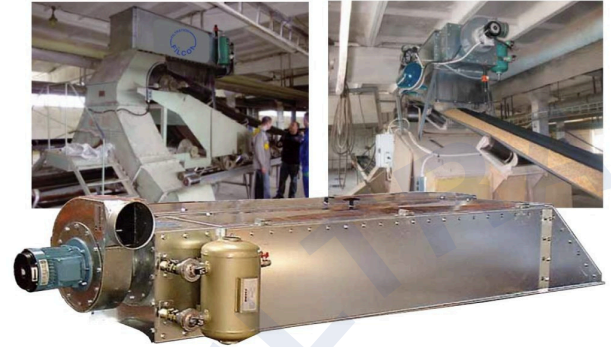

The Filcon Filtration miniature bag filter offers a practical, streamlined alternative to traditional central extraction systems. Its straightforward, functional design makes it easy to install directly on conveyors and bucket elevators.

SAVINGS

- The Filcon Filtration filter with an integrated fan operates only when the machine is running, resulting in energy savings and extended filter bag life.
- The Filcon Filtration filter is also offered without an integrated fan, allowing it to be connected to a larger central fan for even greater energy efficiency.
- As a budget-friendly, low-maintenance option, the Filcon Filtration filter provides significant savings through a reduced total cost of ownership.

FLEXIBILITY

- The Filcon Filtration filter works well as either a stand-alone solution or an extension to central extraction systems, allowing you to choose the setup that best fits your needs.
- New machines requiring dust extraction are equipped with individual Filcon Filtration filters, ensuring seamless operation without disrupting existing extraction systems.

BENEFITS

SPECIAL FEATURES

Ease of use

- Automatic pulse-jet cleaning
- Easy change of filter bags through a large inspection door
- Can be connected to a large central fan
- Simplified control of the aspiration system

Effective design

- Built-in fan to automatically adjust the quantity of aspiration air depending on the extent of the leak to regulate automatic cleaning

- Large suction intake with low admission speed to minimise turbulence and circulation of dust
- An electric control unit with adjustable pulse and pause time

APPLICATIONS

- Grain and feed industry
- Chemical industry
- Cement industry
- Food industry
- Brewery
- Paper industry
- Plastics industry
- Metal industry
- Fish feed industry
- Pet-food industry
- Recycling industry
- Wood industry
- Mineral industry
- Fertiliser industry