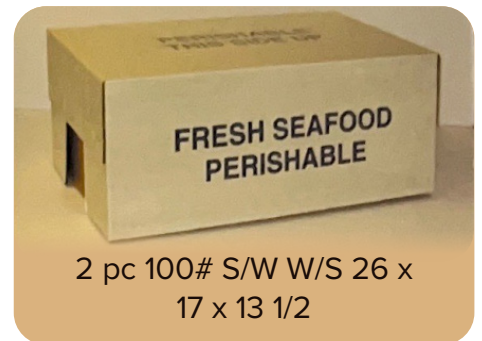

25# Ontario 1
pc 18 x 11 x 6 3/4

10# Ontario 1 pc 14 5/8 x
10 5/8 x 4 5/8

2 Pc Eel
24 1/2 x 14 x 4 1/2

2 pc 100# D/W W/S
26 x 17 x 13 1/2

2 pc 100#
CC 26 x 17 x 13 1/2

2 pc 100# S/W W/S 26 x
17 x 13 1/2

5# Scallop Bags Poly Laminated Retail
Ready 9 Custom Color & Imprint with
Resealable Top

5# Scallop Boxes

Soft Shell Crab Set

* Foam Liner Sets Available for Any Size Box*

FIDELITY PAPER & SUPPLY CORPORATION

QUALITY SHIPPING SUPPLIES SINCE 1957

WWW.FIDELITYPAPER.COM

Custom Imprints Available on All Boxes