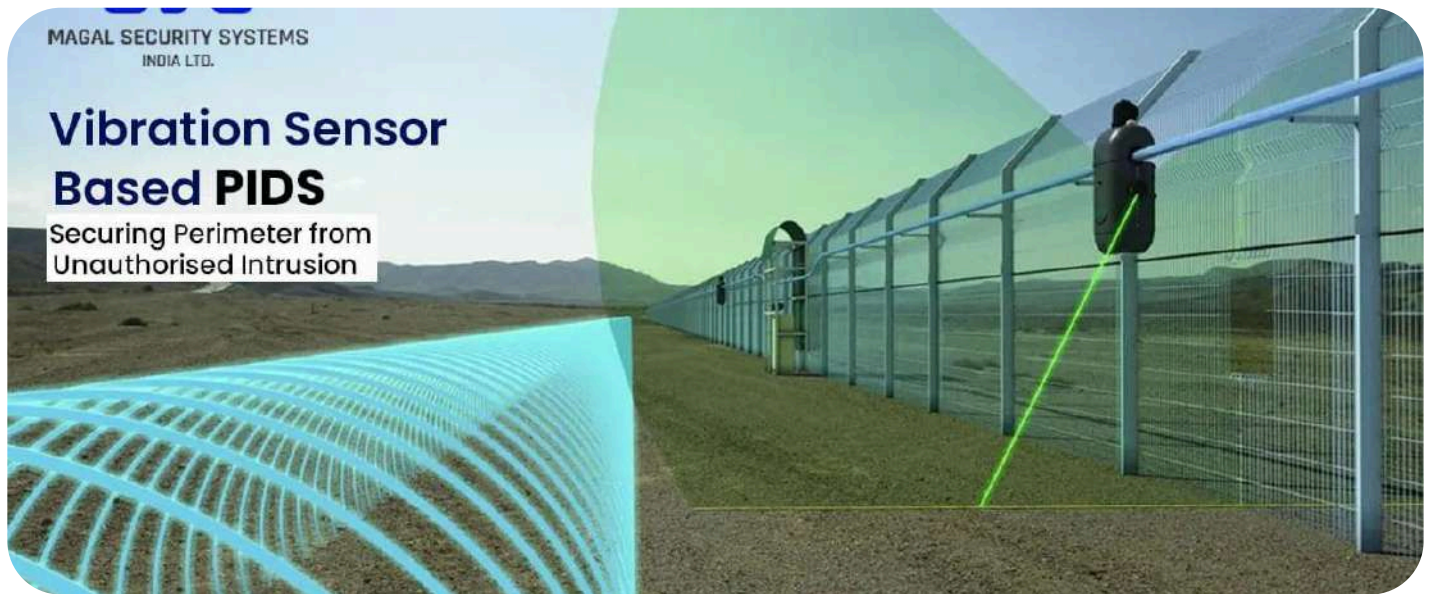

Conclusion

The Mega Green Security Program is an essential investment for modern farmers. By offering real-time surveillance, remote management capabilities, and advanced security solutions, we ensure that farms remain protected and productive—regardless of the farmer's location. Join the program today and take full control of your farm's security.

Our Security Systems.

The gadgets here are designed for outdoor to shield extreme weather conditions

Barbed Wire and Wire Mesh Fence

Farm Breach Alarms

Solar Outdoor Motion Sensors

Outdoor 360 Camera

Solar Outdoor Cameras