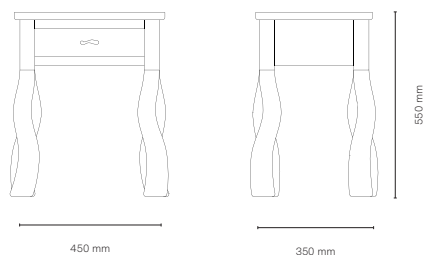

Dancing Bedside Table

ABOUT

In an exploration of balance and scale, the *Dancing Bedside Table* is designed to punctuate any bedroom. Made from solid hardwood, the bedside is offered with a choice of a dovetailed drawer or an open cupboard. The drawer is detailed with a cast bronze handle which subtly mimics the curvatures of the table's hand-carved legs.

CERTIFICATIONS

BS EN 15372 - Level 2 certification available

FINISHES

EUROPEAN OAK

BLACK WALNUT

RETAIL PRICE

w/ drawer - £2,625 ex VAT (£3,150 inc. VAT)
w/ cupboard - £2,400 ex VAT (£2,880 inc. VAT)

LEAD TIME