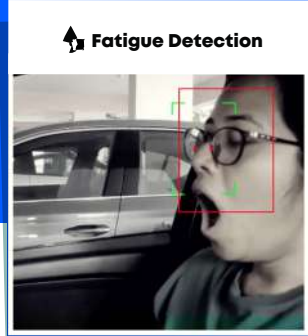

Gallery

Fatigue Detection

Car Fitting

Anti-sleep Alarm

Featured In

Inc42

THE HINDU
businessline.

Proudly built as