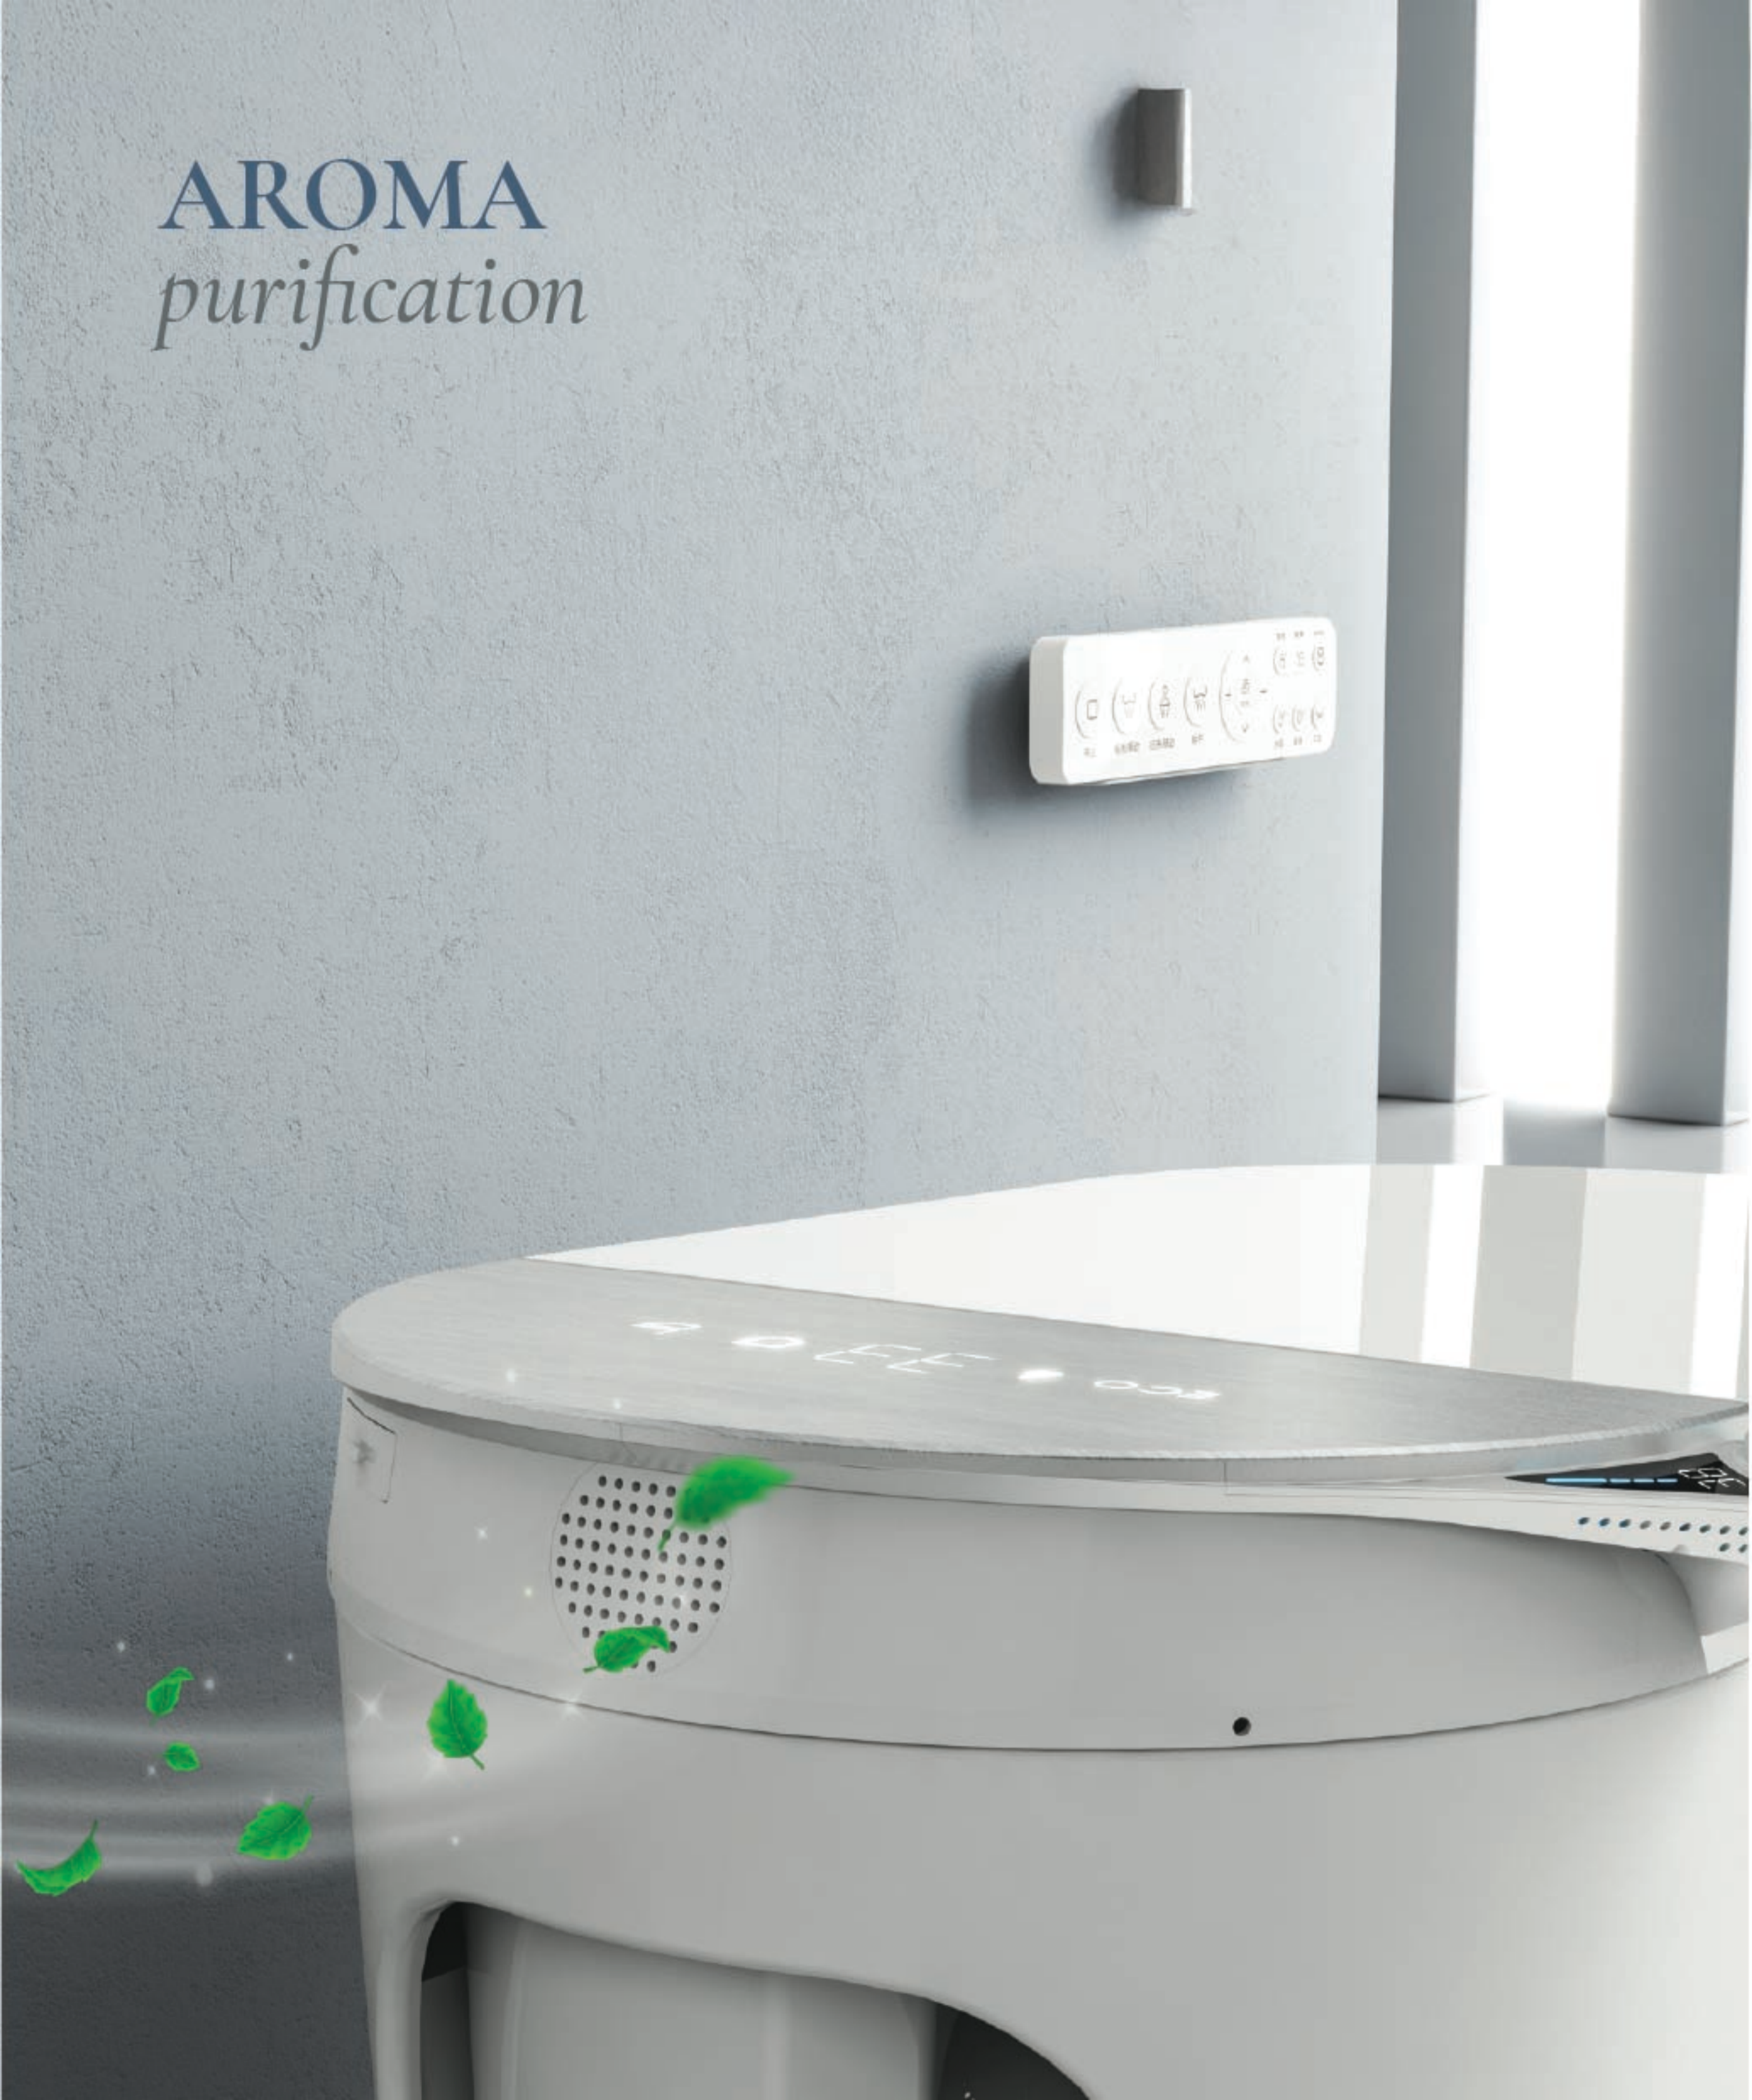

AROMA
purification