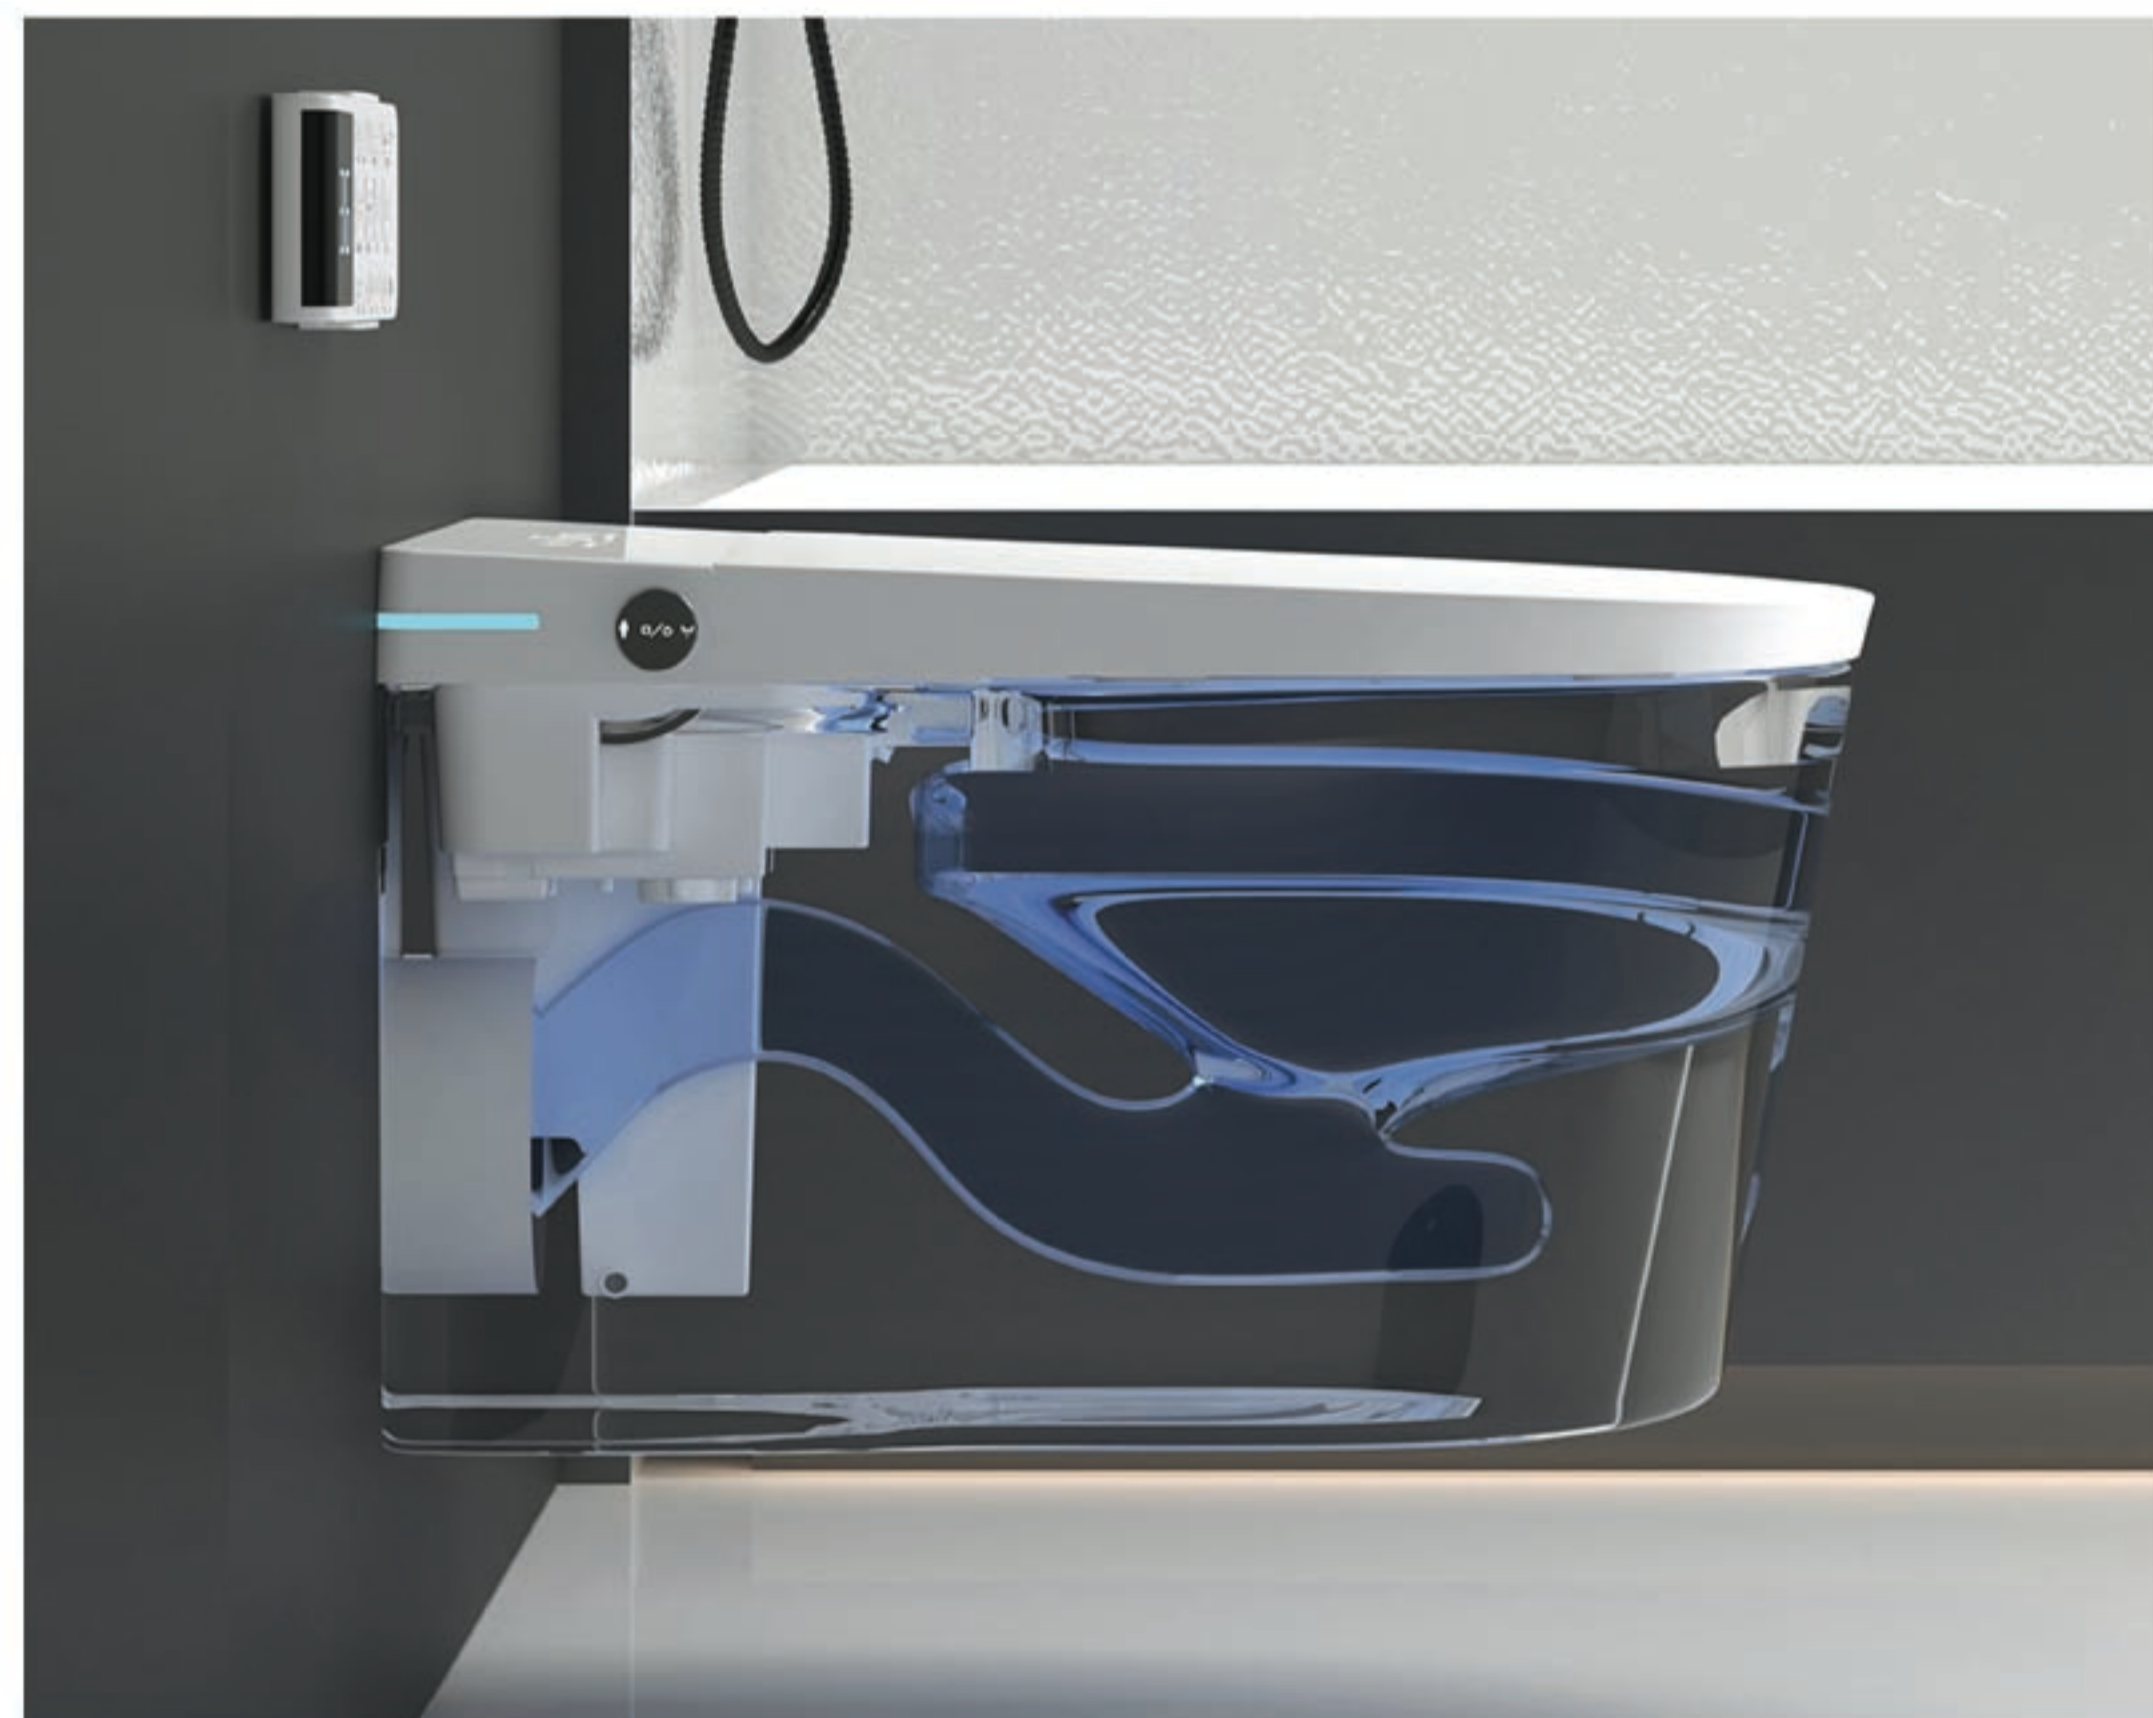

BUILT-IN
watertank