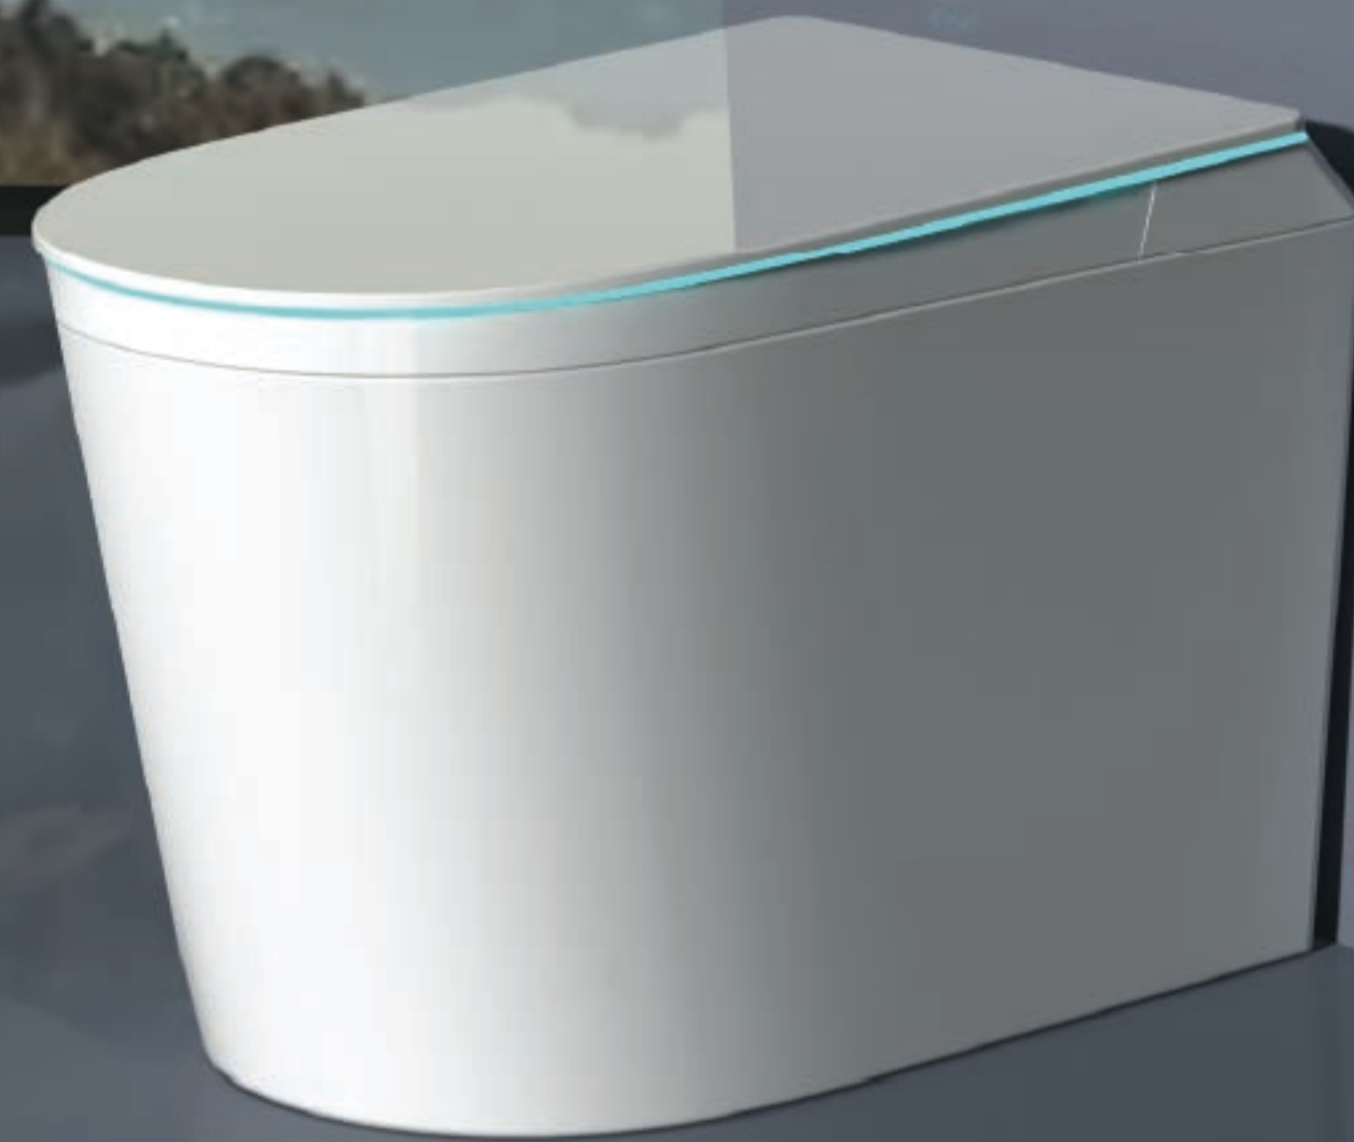

U SHAPED
comfort