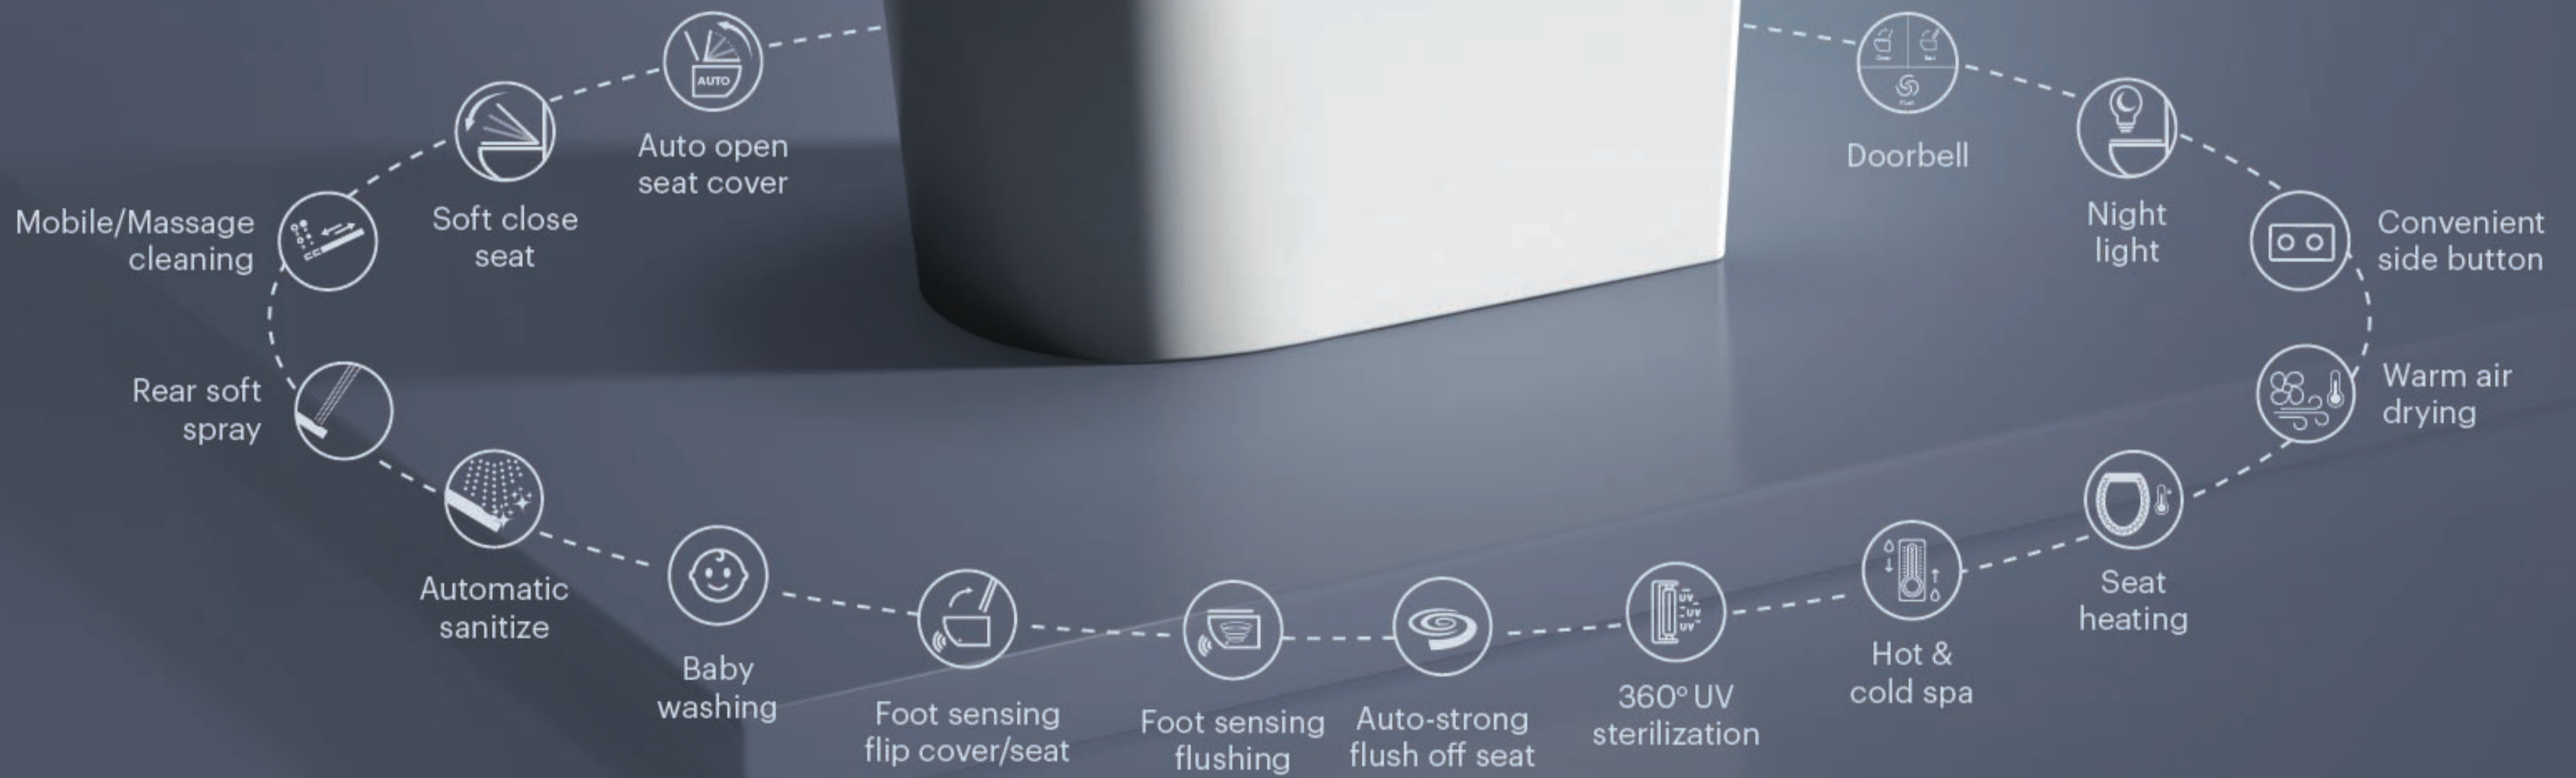

Hot and cold spa

Night lamp

Siphonic Foam Bubble Clean

Seat Heating

Warm air Drying

Foot button flip cover/ seat

Remote control

Convenient side button

Luxury light

Auto-strong flush off seat

Built-In Clean

Tank with no water pressure limit

MOD33

Icy elegance

Size : 700x400x470mm
S-trap : 300mm

MOD34

Smooth curve

Auto open seat cover

Children washing

Hot & cold spa

Female cleaning

Soft close seat

Foot sensing flip cover/seat

360° UV sterilization

Night light

Mobile/Massage cleaning

Foot sensing flushing

Seat heating

Convenient side button

Rear & front soft spray

Auto-strong flush off seat

Warm air drying