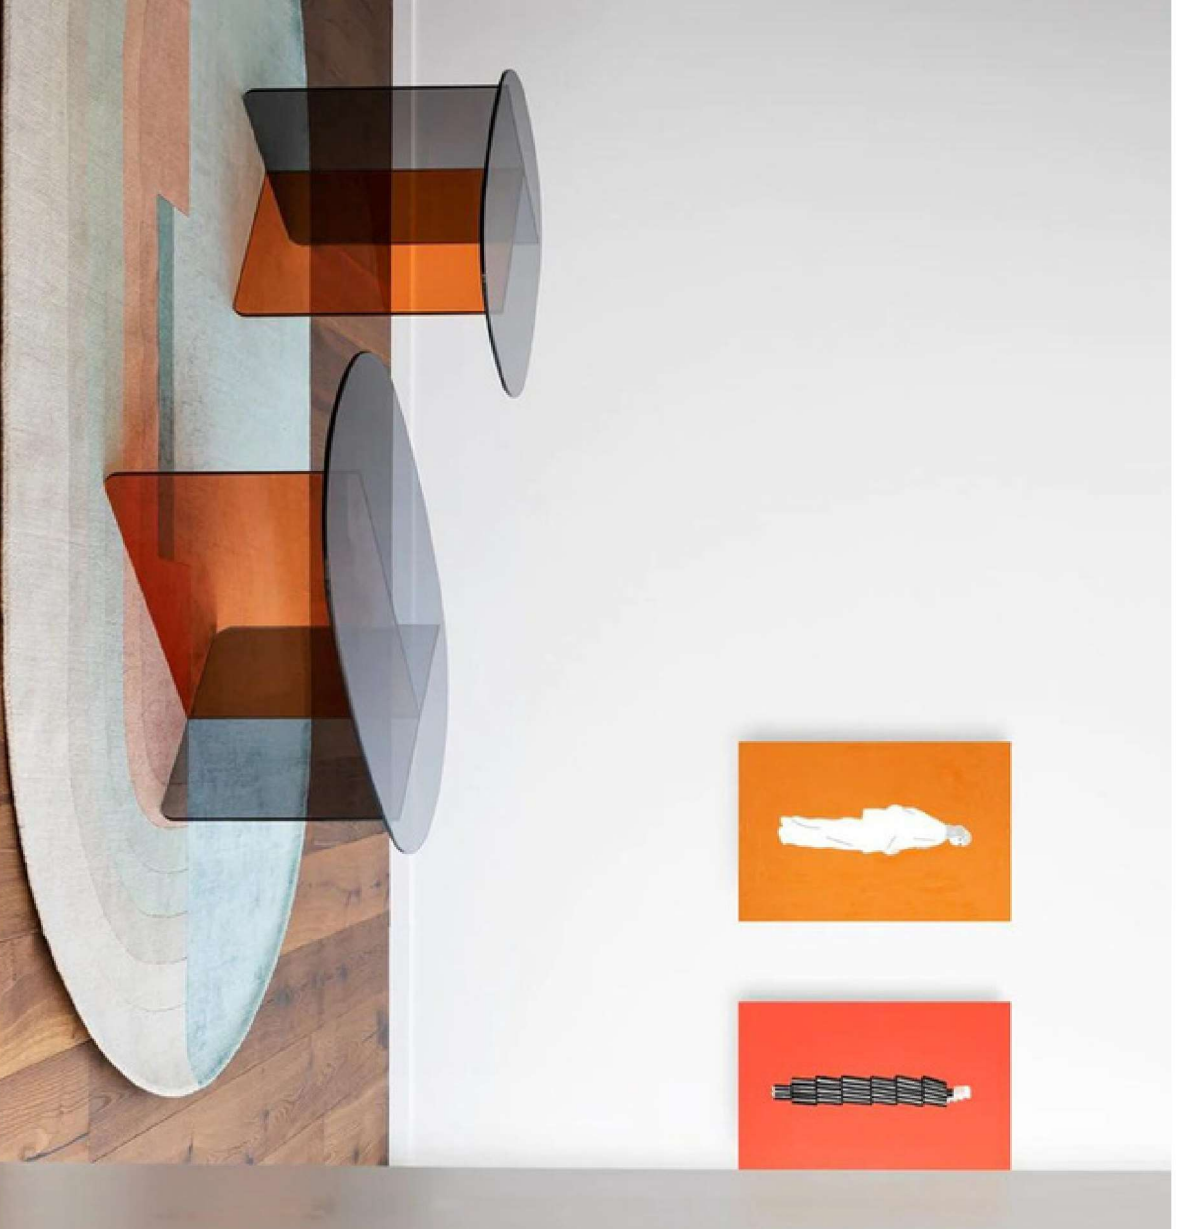

AVIVA 1
DESIGN

APEX GLASSWORKS
QUALITY. PRECISION. TRUST

Architectural Glass

Mesh Glass

Elevate your space with a touch of sophistication as this exquisite glass with mesh inside transforms ordinary surfaces into works of tactile artistry.

Fabric Glass

Introducing a captivating fusion of glass and fabric, where artistic craftsmanship meets functionality.

Dive into a world of vibrant possibilities with our colorful glass collection, where imagination knows no bounds. Explore an endless spectrum of hues and shades, each pane a canvas of captivating color.

Colored Glass

Elevate your design with the versatility of laminated glass.

Aviva1Design offers a curated collection of laminated glass. Glass is a unique material from a technical and functional point of view. Resistance to wear and tear, easy maintenance are only some of the reasons of its popularity in interior design. First choose the space you would like to elevate and then specify color, pattern, finish and overlayer.

- 1)** Glass Panel (Acid, Textured,
- 2)** Regular) Colored EVA or PVB
- 3)** Glass Panel

Colored Glass

Colored glass turns everyday pieces into remarkable works of functional art. These pieces elevate interior design with a touch of boldness and vibrancy.