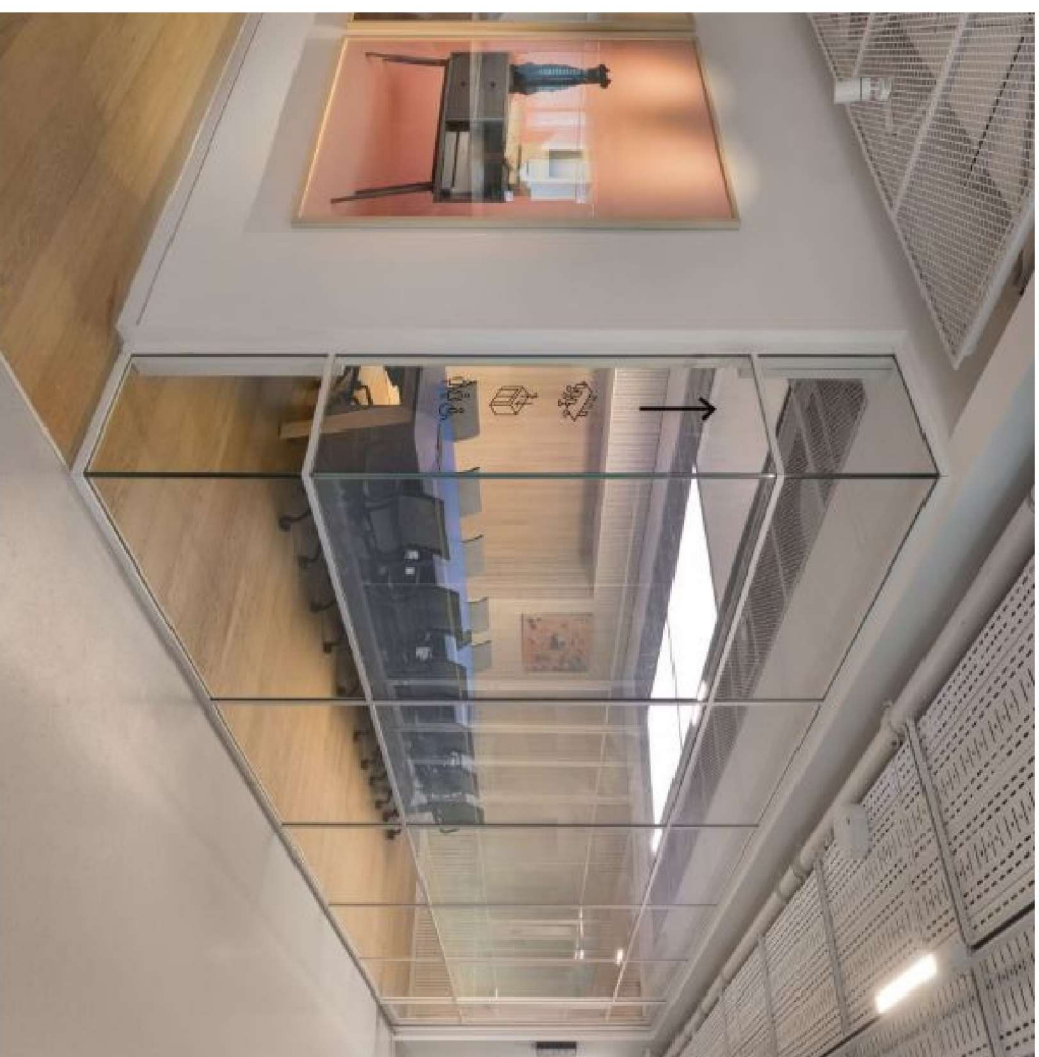

Fabric Glass

Introducing a captivating fusion of glass and fabric, where artistic craftsmanship meets functionality.

Dive into a world of vibrant possibilities with our colorful glass collection, where imagination knows no bounds. Explore an endless spectrum of hues and shades, each pane a canvas of captivating color.

Dynamic Switchable Glass

Smart Glass

Experience the evolution of intelligent design, offering you the power to instantly transform your environment from transparent to opaque, all while maintaining an air of modern elegance.