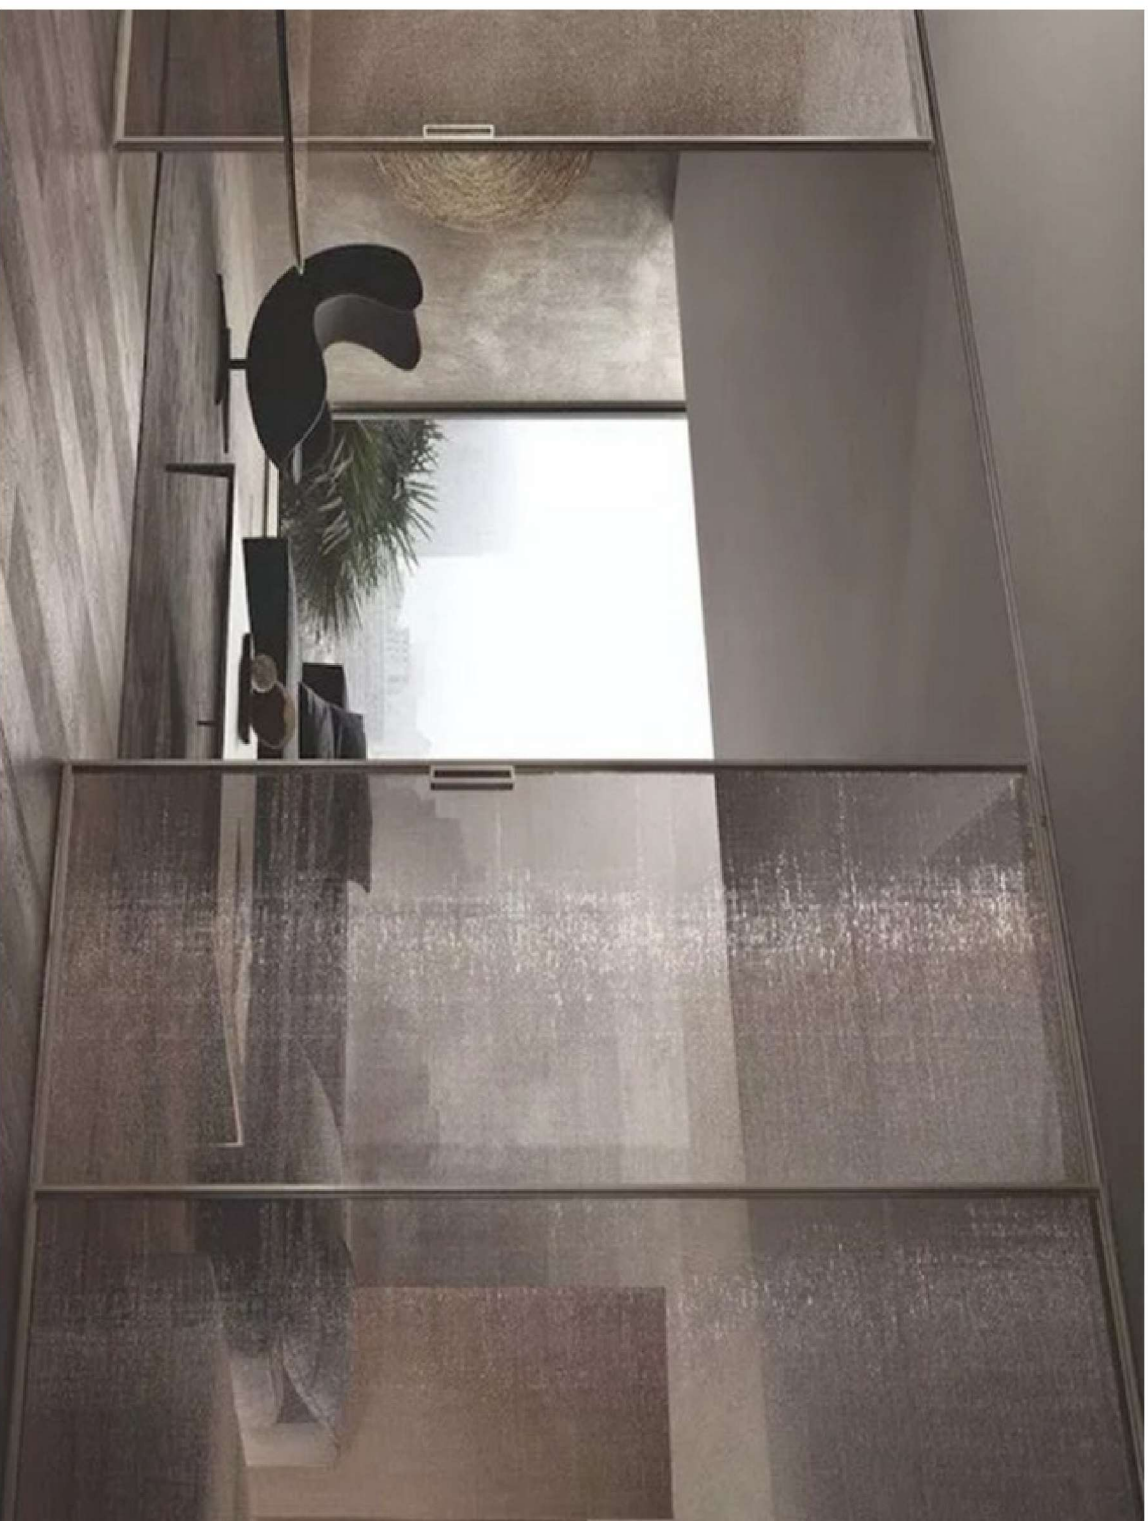

AVIVA 1
DESIGN

APEX GLASSWORKS
QUALITY. PRECISION. TRUST

Architectural Glass

Mesh Glass

Elevate your space with a touch of sophistication as this exquisite glass with mesh inside transforms ordinary surfaces into works of tactile artistry.

Fabric Glass

Introducing a captivating fusion of glass and fabric, where artistic craftsmanship meets functionality.

Dive into a world of vibrant possibilities with our colorful glass collection, where imagination knows no bounds. Explore an endless spectrum of hues and shades, each pane a canvas of captivating color.

Colored Glass

Elevate your design with the versatility of laminated glass.

Aviva1Design offers a curated collection of laminated glass. Glass is a unique material from a technical and functional point of view. Resistance to wear and tear, easy maintenance are only some of the reasons of its popularity in interior design. First choose the space you would like to elevate and then specify color, pattern, finish and overlayer.

- 1)** Glass Panel (Acid, Textured,
- 2)** Regular) Colored EVA or PVB
- 3)** Glass Panel

Colored Glass

Colored glass turns everyday pieces into remarkable works of functional art. These pieces elevate interior design with a touch of boldness and vibrancy.