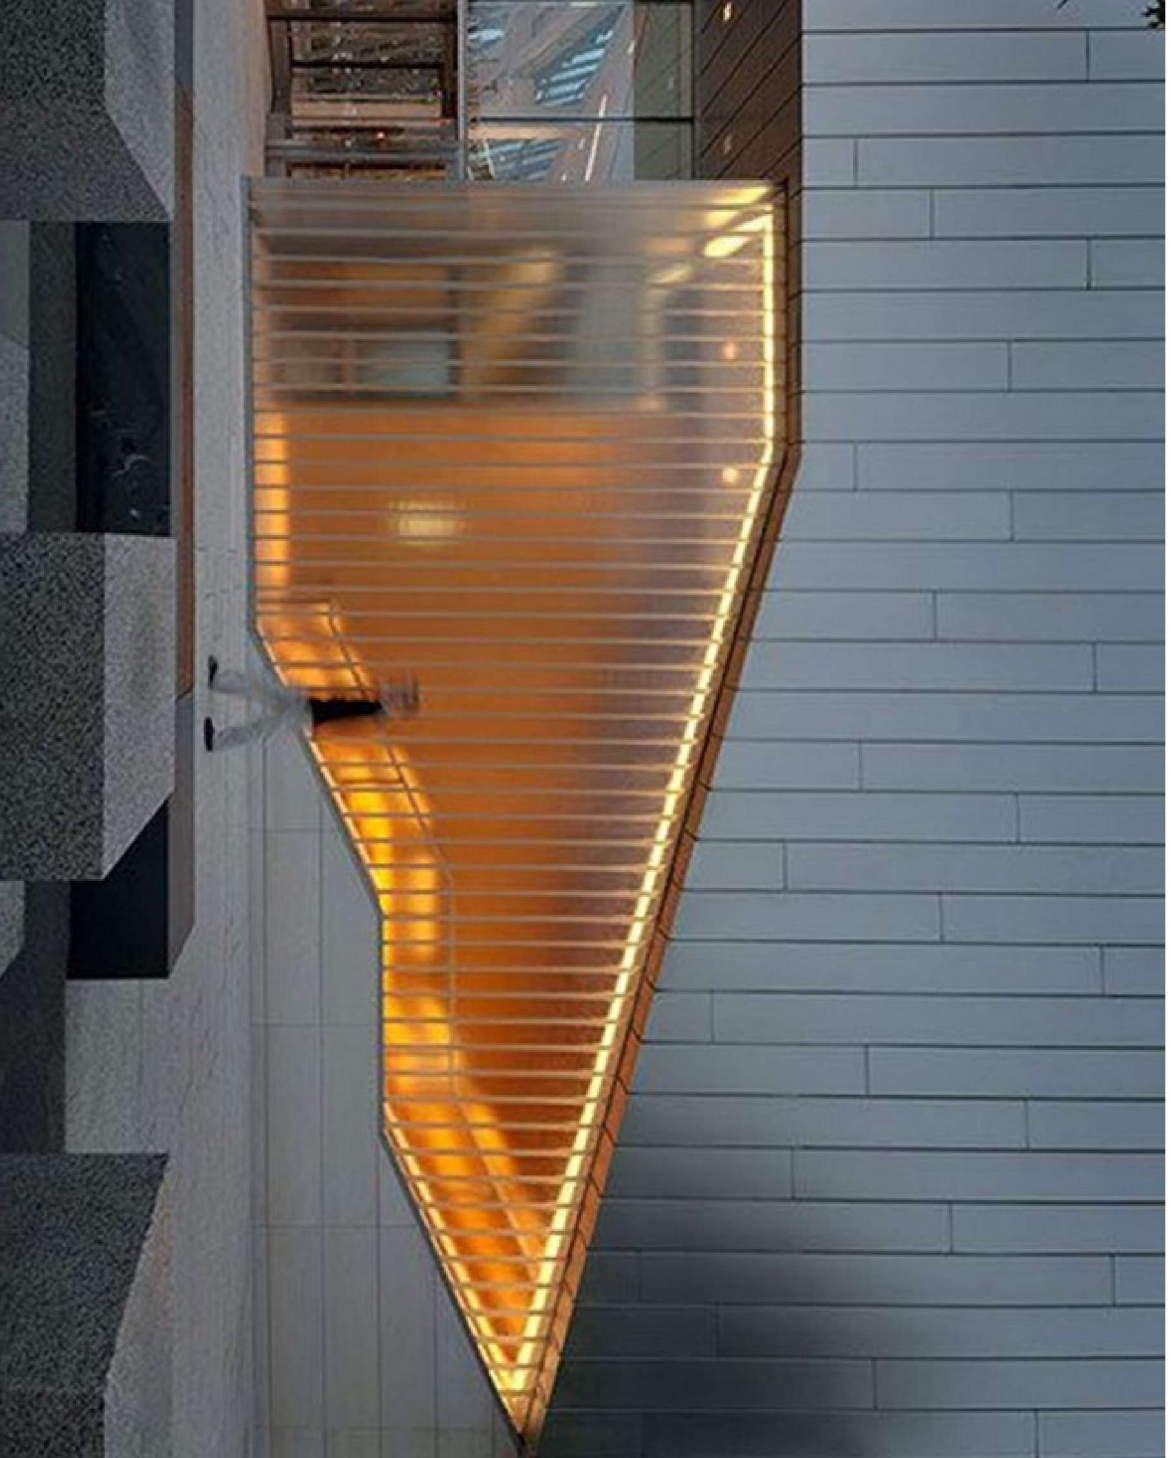

AVIVA 1
DESIGN

APEX GLASSWORKS
QUALITY. PRECISION. TRUST

Architectural Glass

Mesh Glass

Elevate your space with a touch of sophistication as this exquisite glass with mesh inside transforms ordinary surfaces into works of tactile artistry.

Fabric Glass

Introducing a captivating fusion of glass and fabric, where artistic craftsmanship meets functionality.

Dive into a world of vibrant possibilities with our colorful glass collection, where imagination knows no bounds. Explore an endless spectrum of hues and shades, each pane a canvas of captivating color.

Colored Glass

Elevate your design with the versatility of laminated glass.

Aviva1Design offers a curated collection of laminated glass. Glass is a unique material from a technical and functional point of view. Resistance to wear and tear, easy maintenance are only some of the reasons of its popularity in interior design. First choose the space you would like to elevate and then specify color, pattern, finish and overlayer.

- 1)** Glass Panel (Acid, Textured,
- 2)** Regular) Colored EVA or PVB
- 3)** Glass Panel

Colored Glass

Colored glass turns everyday pieces into remarkable works of functional art. These pieces elevate interior design with a touch of boldness and vibrancy.