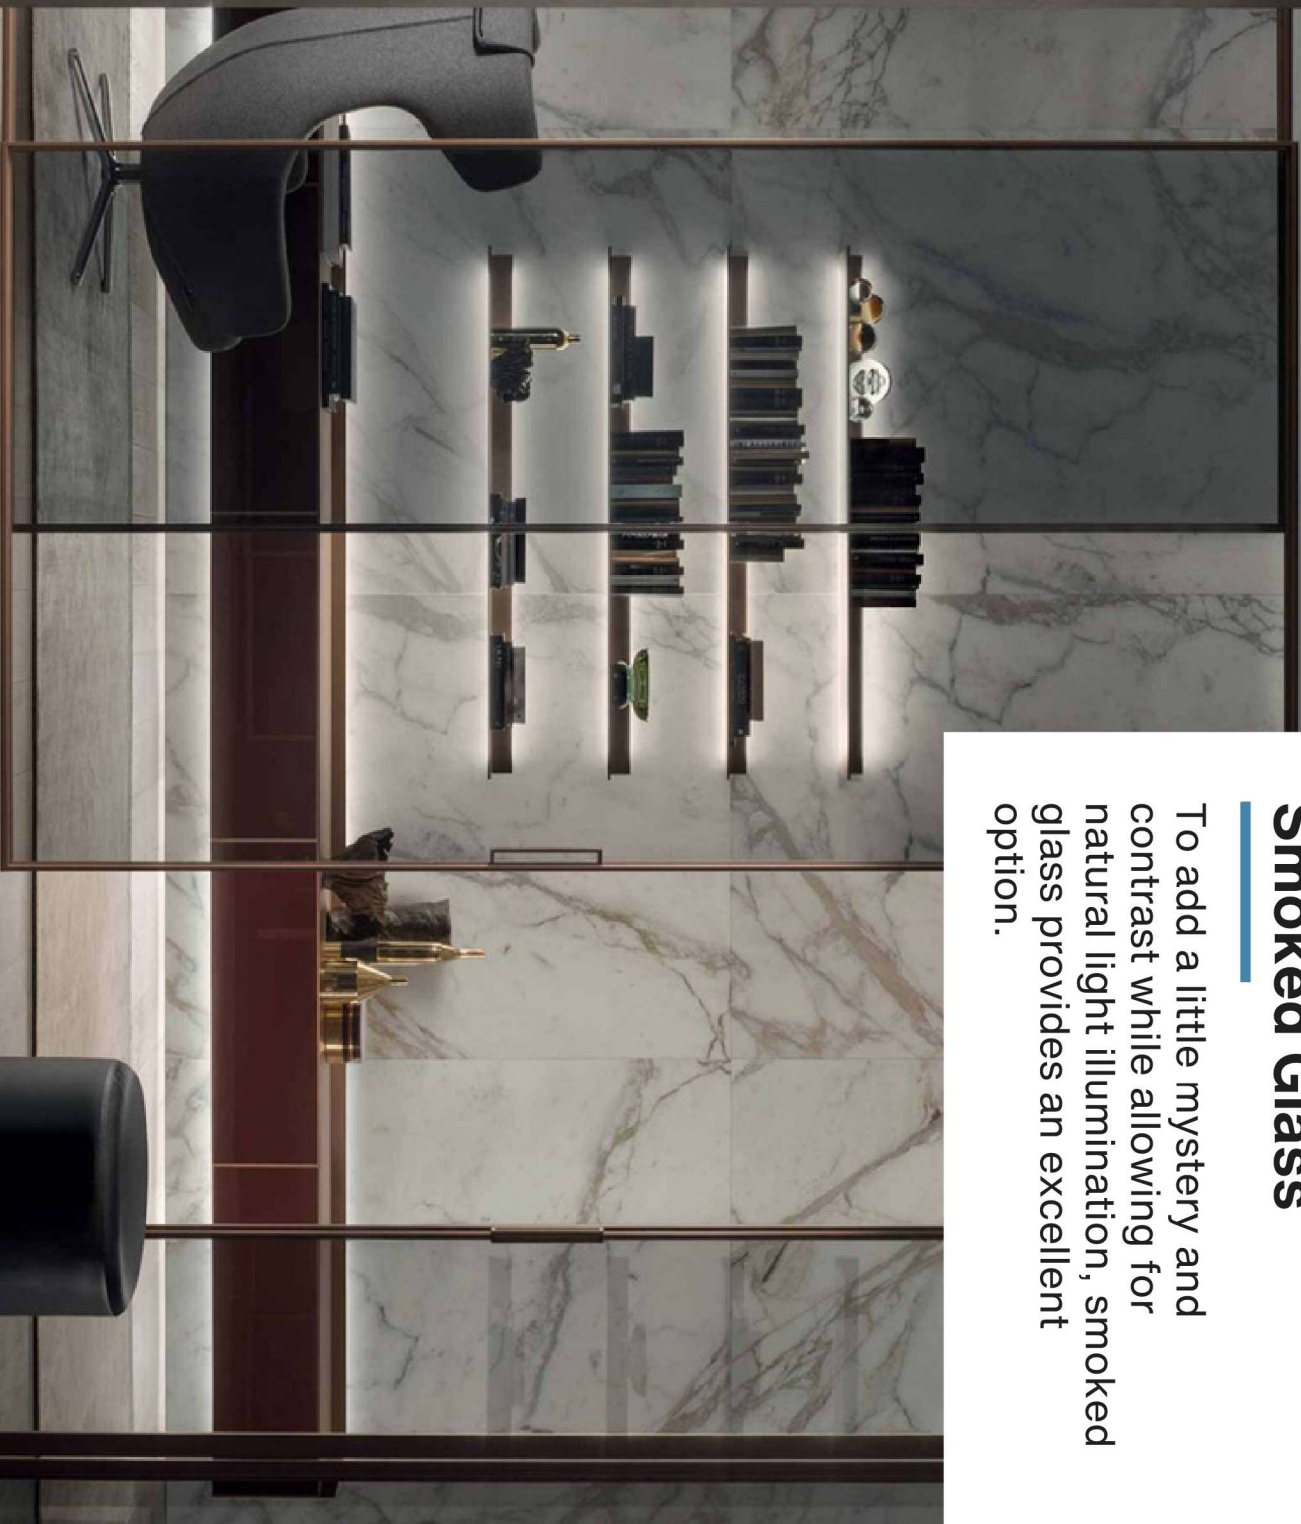

Smoked Glass

To add a little mystery and contrast while allowing for natural light illumination, smoked glass provides an excellent option.