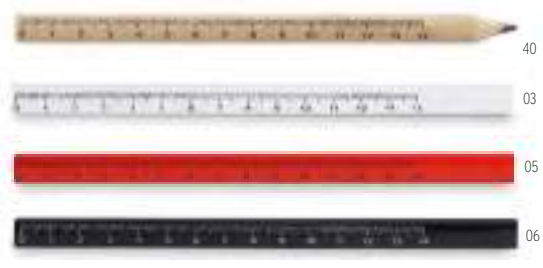

Maderos MO8686 🌿
Wooden carpenters pencil with 14 cm ruler. **Size** 17,5X1X0,8 cm
Print technique Pad printing*,L

40

Wodycut MO2298

Stainless steel multi tool pocket knife with acacia wooden handle. 7 functions: bottle opener, knife, can opener, file, screwdriver bits, key ring and 1 LED light. 3 button cells included. **Size** 6X3X2 cm **Print technique** Pad printing*,DL,D01,L