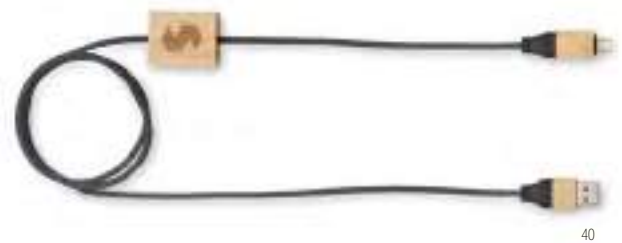

Togobam MO2146

Multi-USB retractable charging cable in ABS with bamboo detail top. Input: 2-in-1 Type-C and Type-A. Output: Type-C and 2-in-1 micro-B connector. Cable length: 90 cm. **Size** 5,3X5,3X1,6 cm **Print technique** Laser engraving*,DL,D01,P