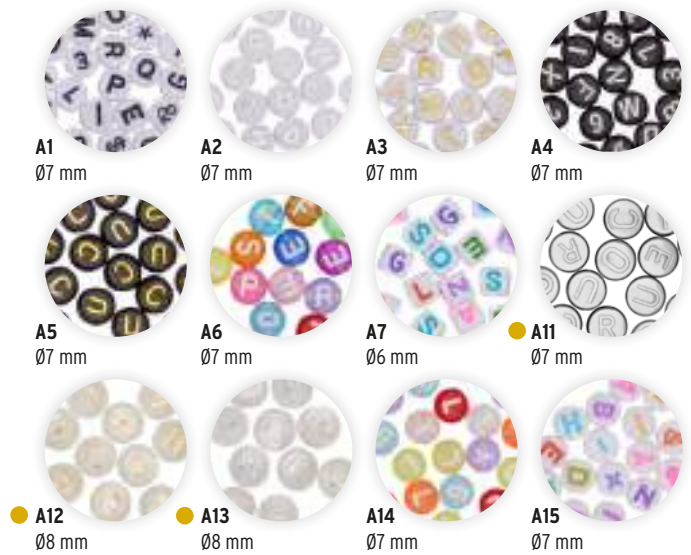

Create your design and add your logo on one of the many logo pieces.

Letter beads options:

○ Included / ●+ / ●++ / ●+++