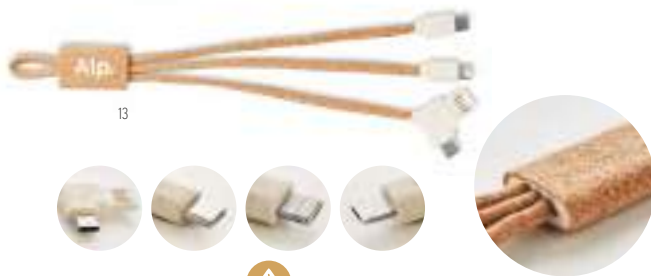

Cable MO6812

Cork 3-in-1 charging cable. Input Type A and type C. Output 3 types. Cork is 100% natural material. Due to its structural nature and surface porosity the final print result per item may have deviations. **Size** 22X2,1X0,7 cm **Print technique** Laser engraving*,P