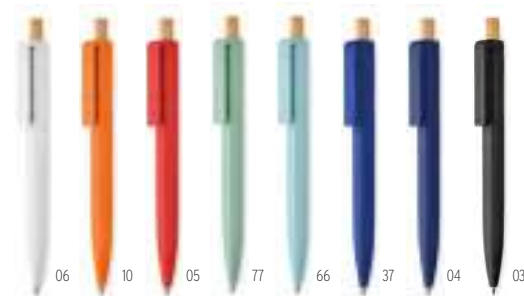

05

77

37

04

03

Ampla MO2830

Ball pen in recycled ABS. Blue ink. **Size** 13,9X1,3X1,0 cm
Print technique Round screen printing*,P

06