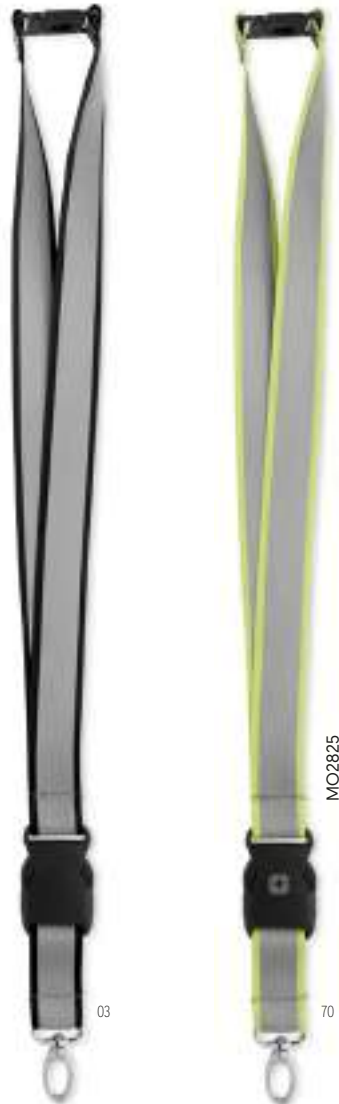

Kara MO6830

Cotton cord lanyard with round bamboo detail, metal hook and safety breakaway. Length: 50 cm. **Size** 50X0,45 cm **Print technique** Pad printing*,DL,D01,L

MO2825

03

70

Tosee MO2825 ●

Reflective RPET polyester lanyard with 2,5 cm strap, metal hook, detachable PP buckle and safety breakaway. For promotional use only. **Size** 50X2,5 cm
Print technique Pad printing*,ST,TD,TR