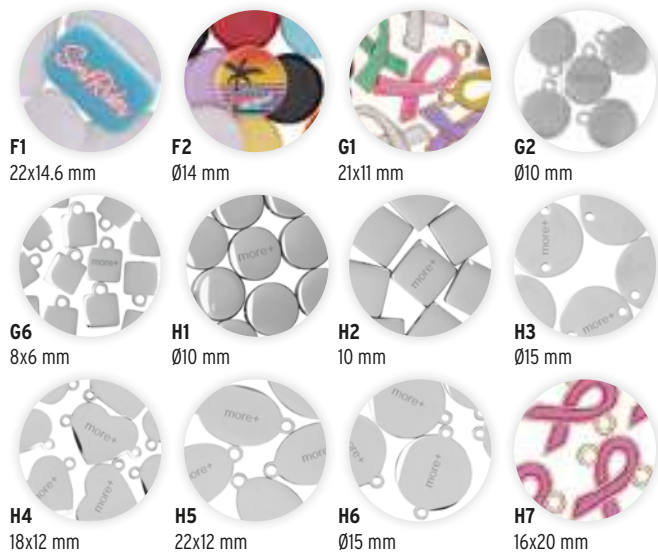

Create your design and add your logo on one of the many logo pieces.

Letter beads options:

○ Included / ●+ / ●++ / ●+++