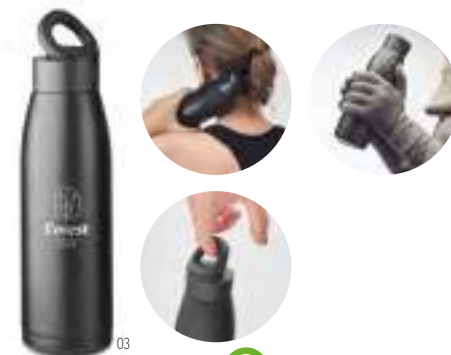

Calefrio MO2331

Double wall recycled stainless steel (90% recycled stainless steel and 10% stainless steel) bottle with soft silicone carry ring lid. By simply shaking the bottle surface temperature changes to heating or cooling, depends on liquid inside. Leak-free. Capacity: 400 ml. **Size** Ø6X22 cm **Print technique** Laser engraving*,RL,P