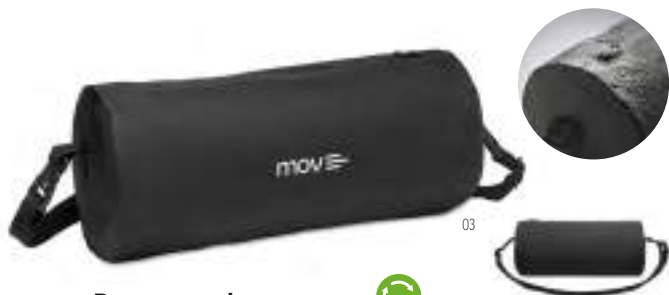

Brenna tube MO2758

Sports dry bag in 300D RPET with PVC coating. It has a detachable and adjustable shoulder straps. Water resistant fabric. Capacity 6L **Size** 15X34 cm

Print technique Screen printing*,T1,TD,TR