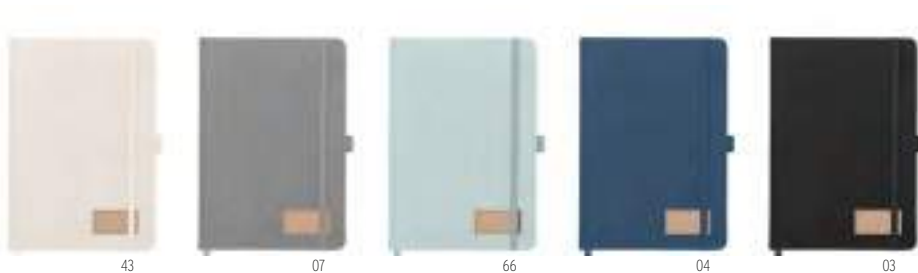

1

2

3

Cordi Note

MO2861

MO2652

Cordi note MO2861

A5 notebook with hard RPET polyester corduroy cover and 192 lined recycled paper pages (70 gr/m²). Casebound design with elastic band closure, pen loop, ribbon page marker, and washed kraft paper tag. **Size** 210X145 cm
Print technique Pad printing*,L,T1,TD,TR,B