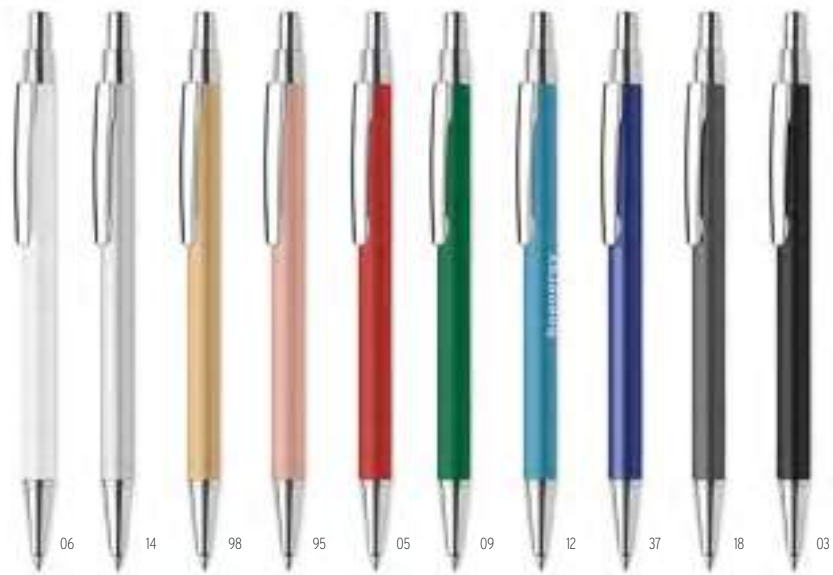

Dana MO6560

Push button ball pen in recycled aluminium. Blue ink. **Size** Ø0,8X14 cm **Print technique** Pad printing*,L