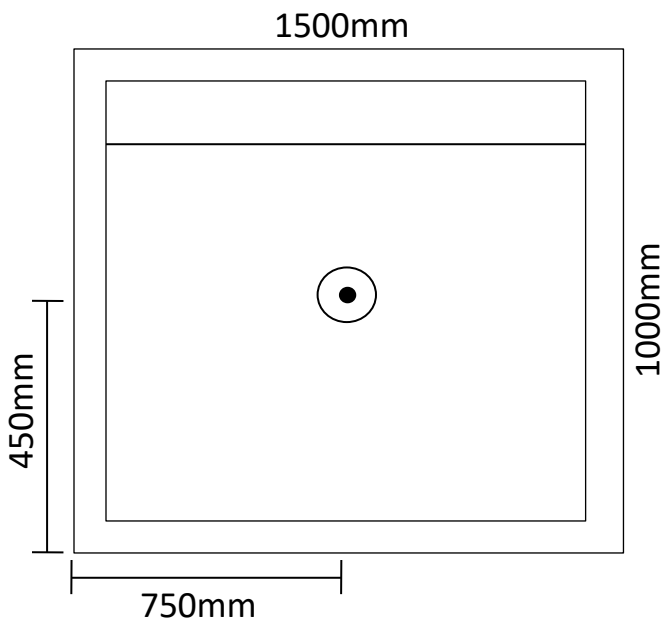

Showers Cubicles

1500 x 1000 x 1920 (Centre Waste)

Transportable Homes
Staff Showers
Renovations
Shed Showers
Ablutions
Pool Showers

Please Note: Measurements are taken externally, please allow for variations within the manufacturing process. Drawings are a guide only. We recommend having the shower on site prior to commencement of works.