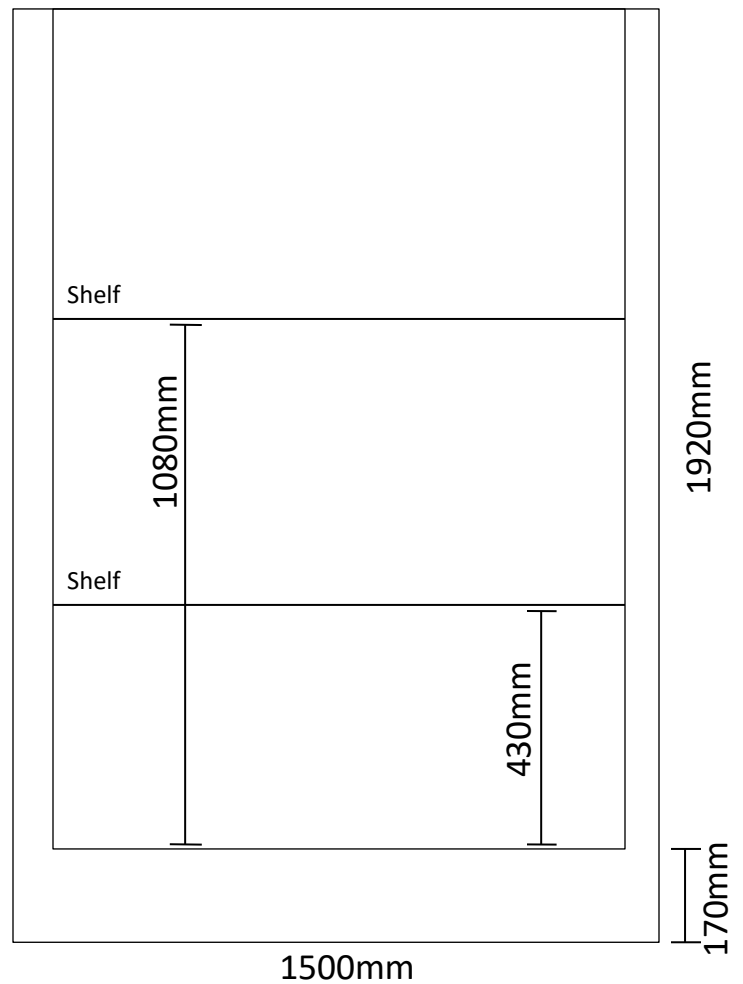

Showers Cubicles

1500 x 1000 x 1920 (Centre Waste)

Transportable Homes
Staff Showers
Renovations
Shed Showers
Ablutions
Pool Showers

Please Note: Measurements are taken externally, please allow for variations within the manufacturing process. Drawings are a guide only. We recommend having the shower on site prior to commencement of works.