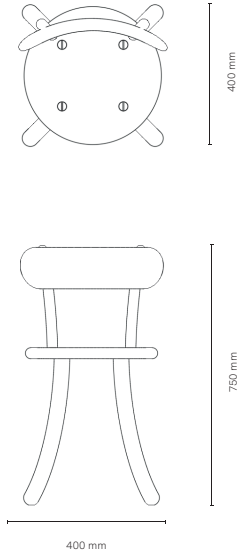

Luneta Chair

ABOUT

The Luneta Chair carries the same lightness and simplicity as its companion stool, shaped with curved legs and a softened timber profile. Though modest in stature, its generously rounded seat offers surprising comfort, making it well-suited to smaller spaces. The low backrest provides gentle support, continuing the collection's thoughtful approach to form and function. Made with traditional joinery in solid timber, the Luneta Chair brings quiet character and a sense of ease to any setting.