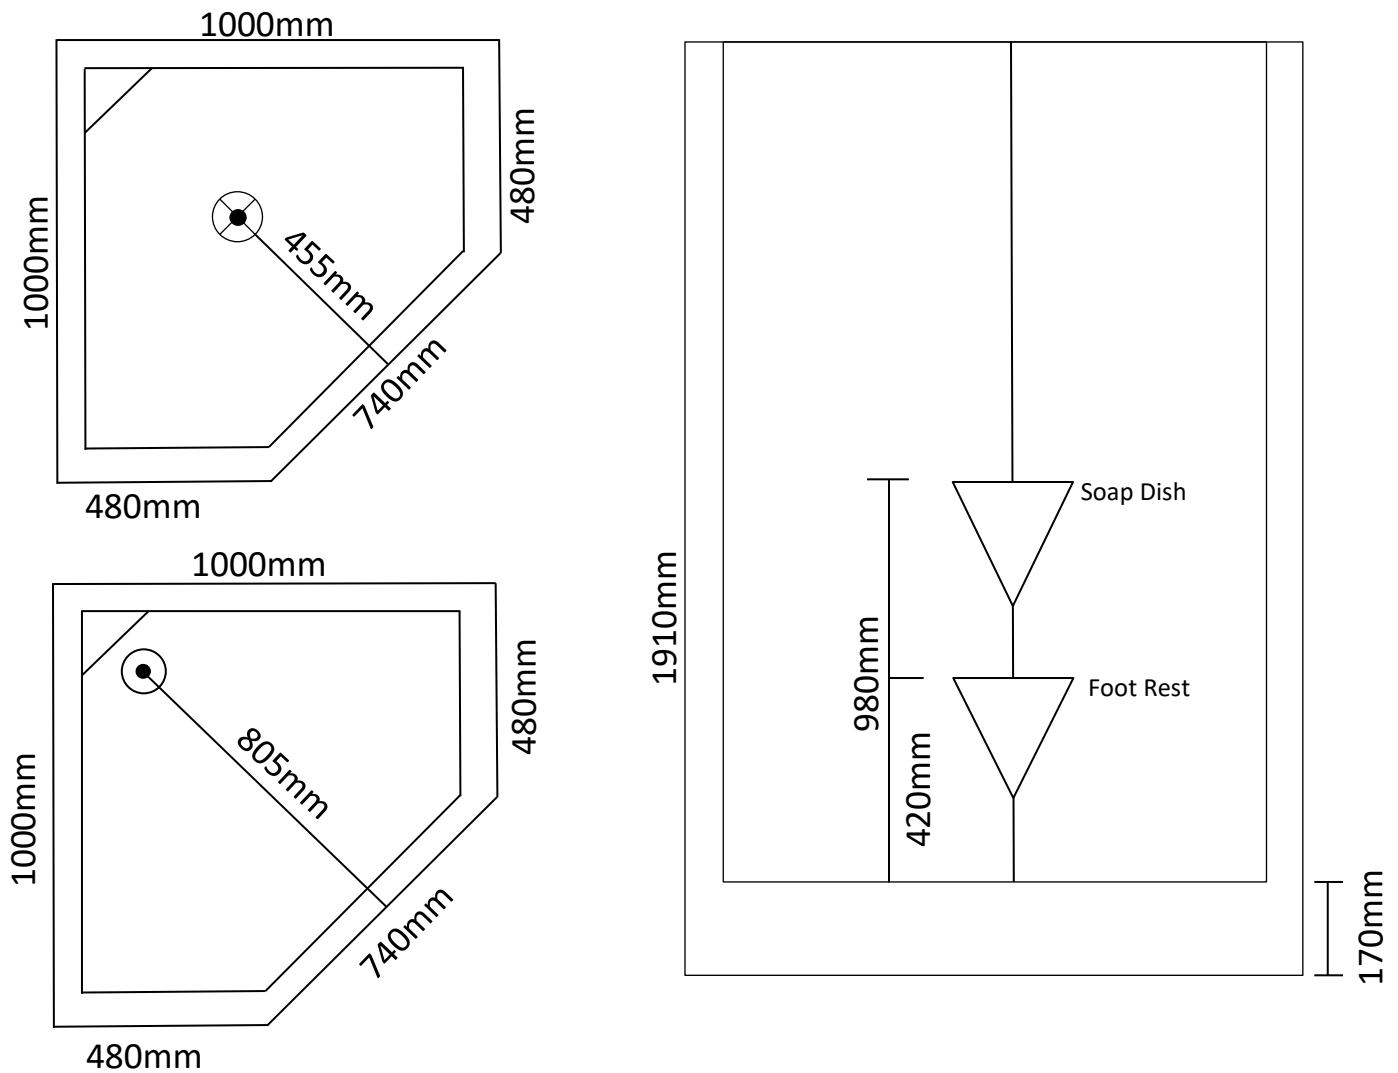

Corner Showers - OG

1000 x 1000 x 1910 (Centre & Rear Waste)

Transportable Homes, Staff Showers
Renovations, Shed Showers
Ablutions, Pool Showers

Please Note: Measurements are taken externally, please allow for variations within the manufacturing process. Drawings are a guide only. We recommend having the shower on site prior to commencement of works.