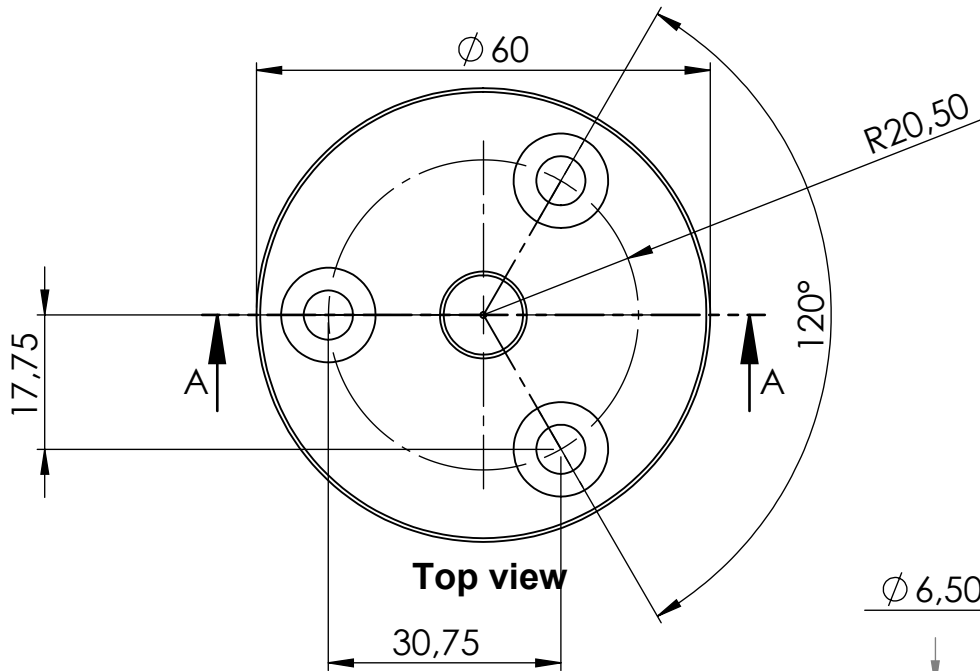

Cup Deck M12

Material: RVS 316L

2000000128

Isometric view

Top view

Cross section A-A