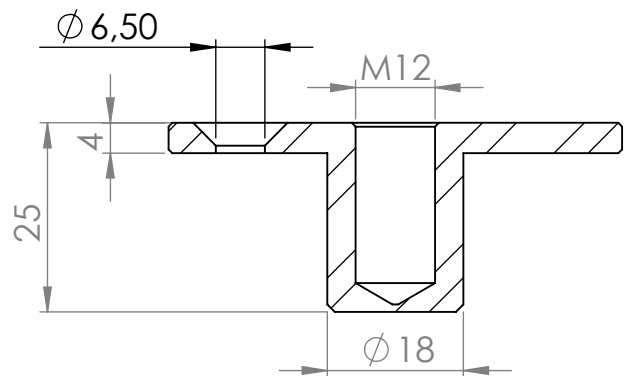

Cup Deck M12

Material: RVS 316L

2000000128

Isometric view

Top view

Cross section A-A