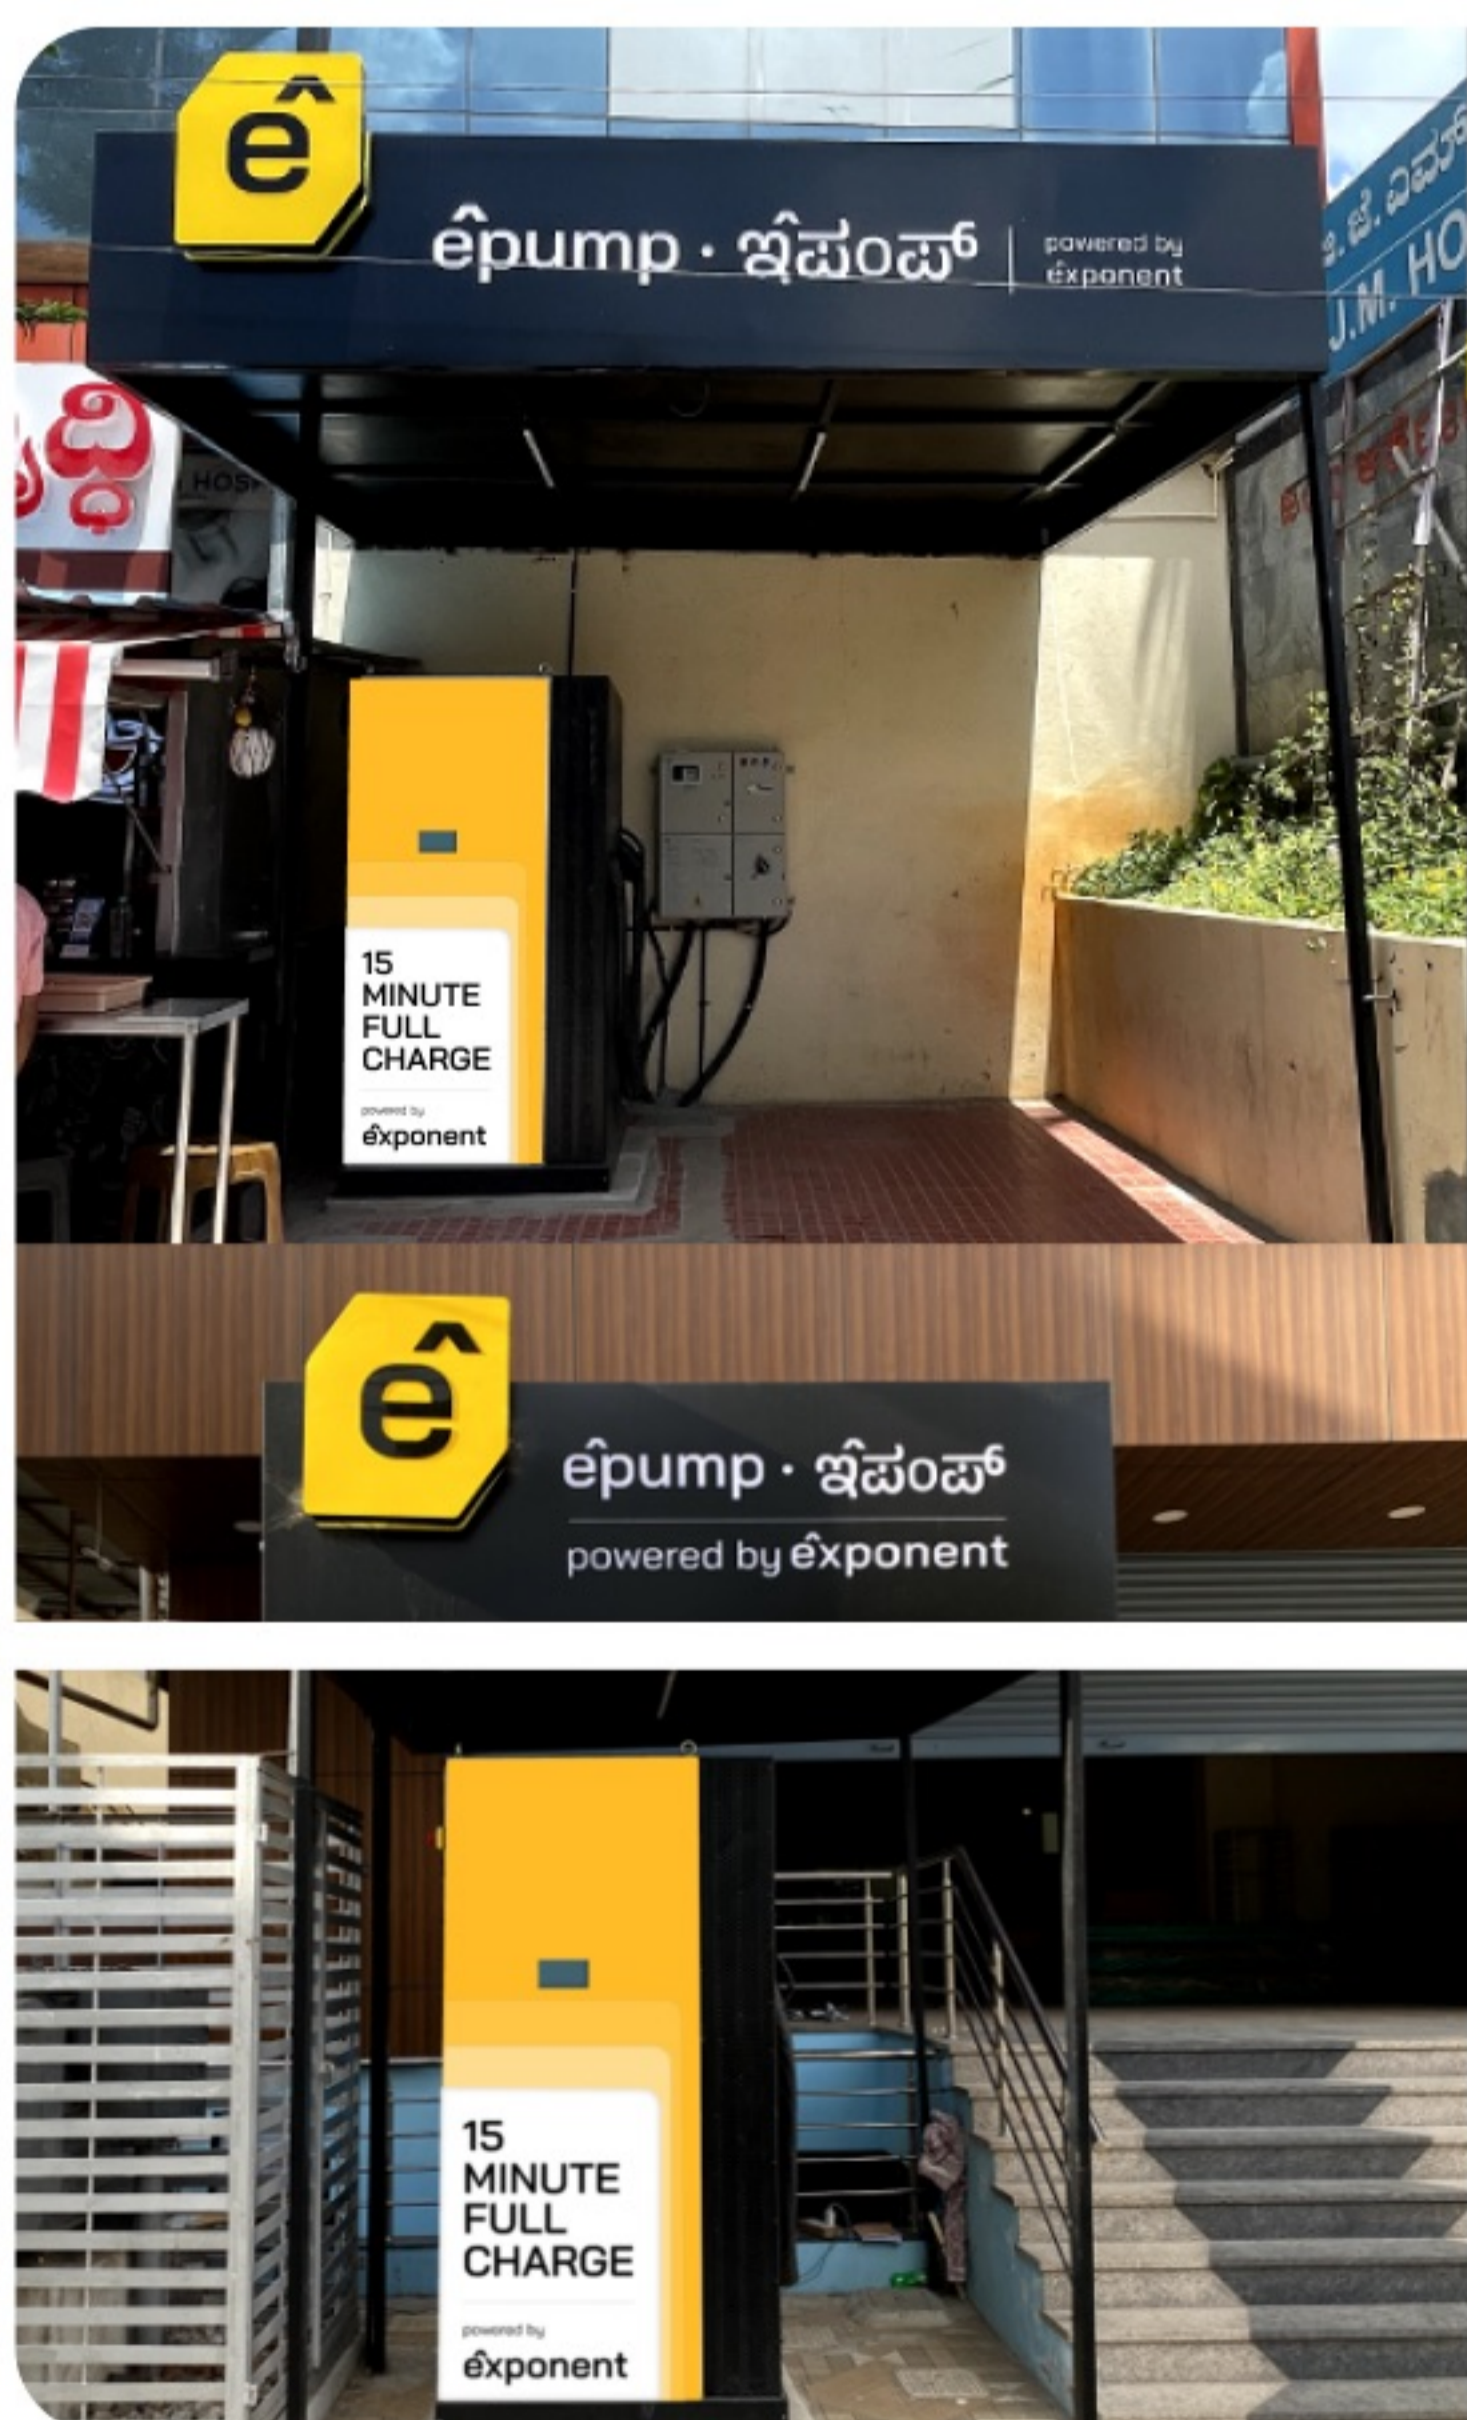

HOW EXPONENT UNLOCKS FREEDOM AND PROFIT FOR YOU

exponent charger + **exponent** battery = **15 MINUTE FULL CHARGE**

City-wide charging coverage

Charging station available every 3 km.
Easy app access!

2,00,000 KM warranty*

Highest in India!
Longer than engine life!

*Terms and conditions apply