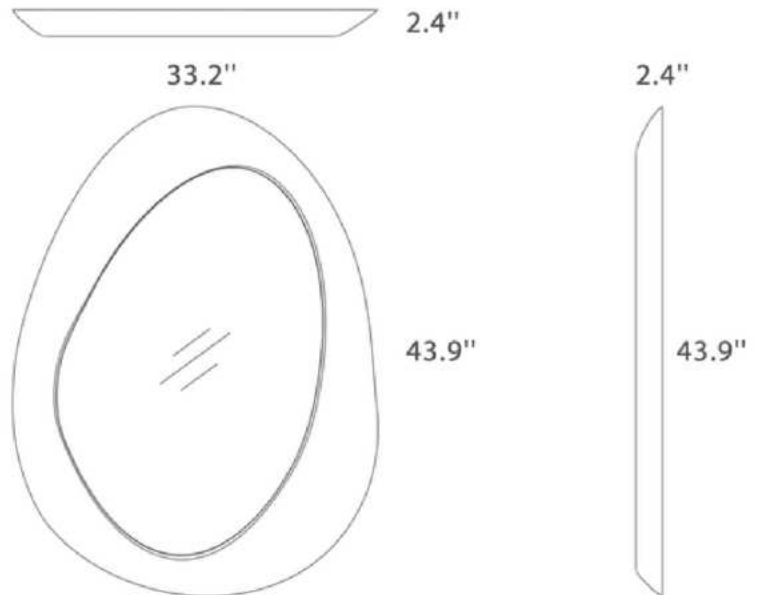

ELAN ATELIER

CLIO MIRROR

by Muse Design

Standard Finish

Old Gold Bronze, Rock Crystal
Dark Bronze, Black Marble

Additional Finish Options

Antique Bronze, Black Marble or Rock Crystal

Dimensions

Small

w77.5 x d5 x h81 x cm
w30.5 x d1.97 in x h31.9

Large

w84.5 x d6 cm x h111.5
w33.3 x d2.36 in x h43.9

Lead Time

Production lead time 8-10 weeks

Shipping to the continental USA by sea (additional 8-10 weeks) or air (10 days)

Shipping outside of the continental US, quoted per order

elanatelier.com

info@elanatelier.com +1 (530) 536 6163