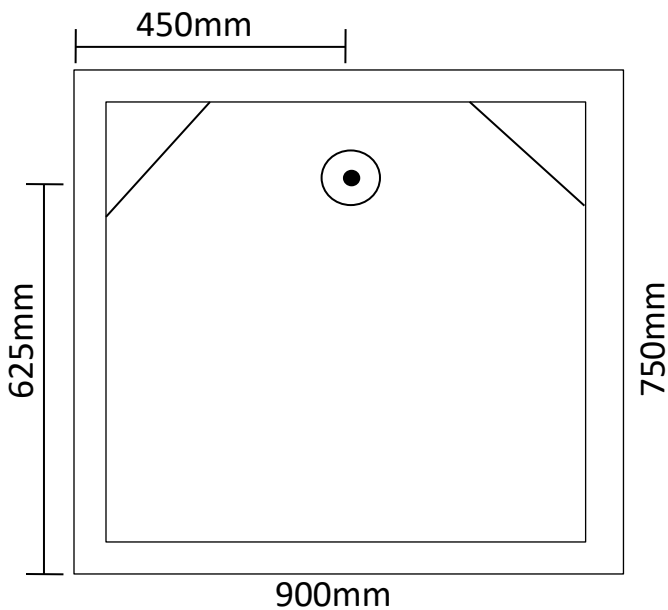

## Showers Cubicles

900 x 750 x 1860 (Rear Waste)

Transportable Homes  
Staff Showers  
Renovations  
Shed Showers  
Ablutions  
Pool Showers

Please Note: Measurements are taken externally, please allow for variations within the manufacturing process. Drawings are a guide only. We recommend having the shower on site prior to commencement of works.