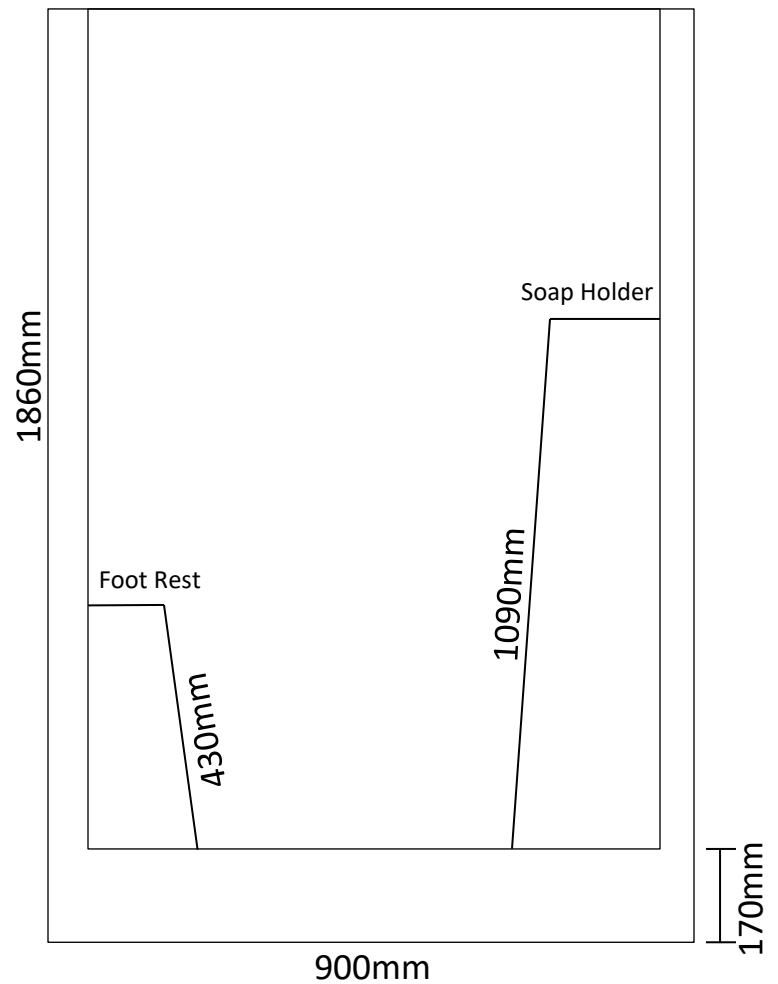

## Showers Cubicles

900 x 750 x 1860 (Rear Waste)

Transportable Homes  
Staff Showers  
Renovations  
Shed Showers  
Ablutions  
Pool Showers

Please Note: Measurements are taken externally, please allow for variations within the manufacturing process. Drawings are a guide only. We recommend having the shower on site prior to commencement of works.