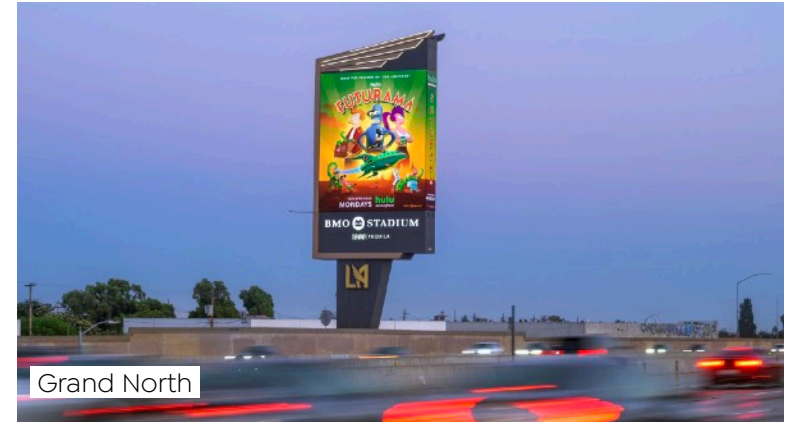

Grand North