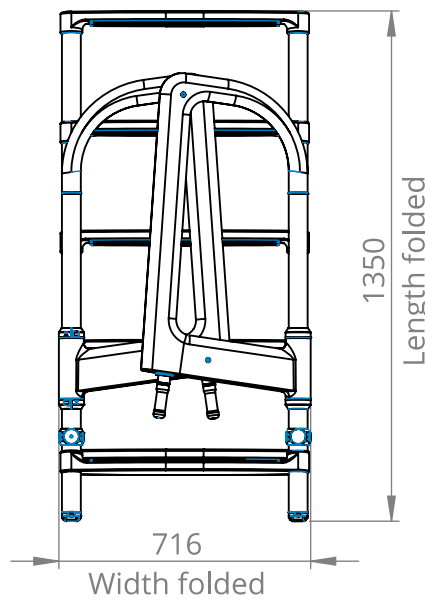

# Yacht ladder 650 standard

Material: Carbon fiber, AISI 316 stainless steel mirror polished

2000002413

We offer padded storage bags and / or wall mounts to be able to store the ladder neatly.

Front view

Side view

Isometric view

Deck socket 48mm (glue)  
2000000679

## Storage dimensions

Side view

Front view

Isometric view