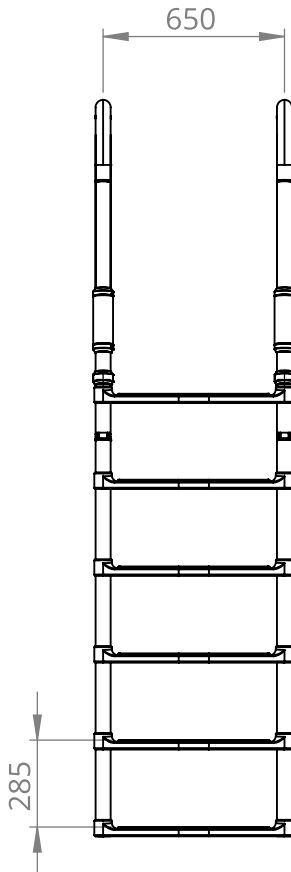

# Yacht ladder 650 standard

Material: Carbon fiber, AISI 316 stainless steel mirror polished

2000002413

We offer padded storage bags and / or wall mounts to be able to store the ladder neatly.

Front view

Side view

Isometric view

Deck socket 48mm (glue)  
2000000679

## Storage dimensions

Side view

Front view

Isometric view