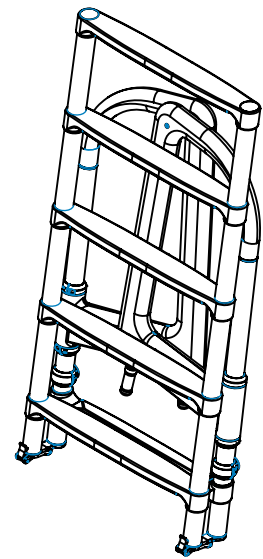

# Yacht ladder 650 standard

Material: Carbon fiber, AISI 316 stainless steel mirror polished

2000002413

We offer padded storage bags and / or wall mounts to be able to store the ladder neatly.

Front view

Side view

Isometric view

Deck socket 48mm (glue)  
2000000679

## Storage dimensions

Side view

Front view

Isometric view