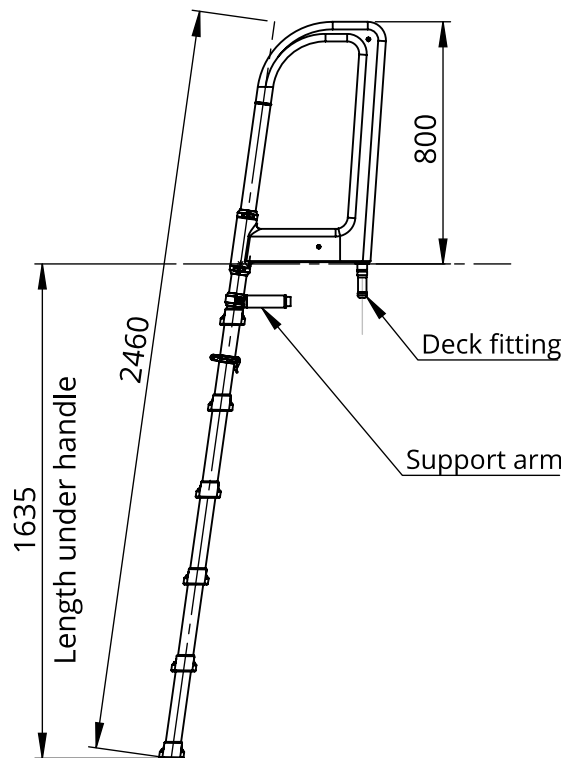

# Yacht ladder 650 standard

Material: Carbon fiber, AISI 316 stainless steel mirror polished

2000002413

We offer padded storage bags and / or wall mounts to be able to store the ladder neatly.

Front view

Side view

Isometric view

Deck socket 48mm (glue)  
2000000679

## Storage dimensions

Side view

Front view

Isometric view