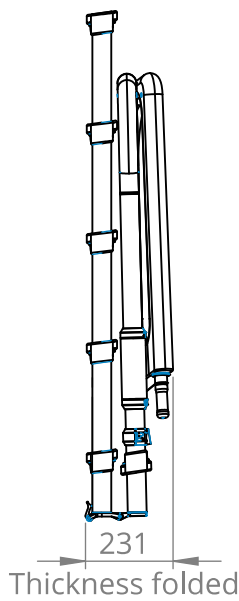

# Yacht ladder 650 standard

Material: Carbon fiber, AISI 316 stainless steel mirror polished

2000002413

We offer padded storage bags and / or wall mounts to be able to store the ladder neatly.

Front view

Side view

Isometric view

Deck socket 48mm (glue)  
2000000679

## Storage dimensions

Side view

Front view

Isometric view