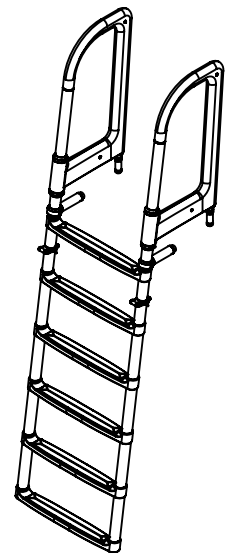

# Yacht ladder 650 standard

Material: Carbon fiber, AISI 316 stainless steel mirror polished

2000002413

## Description

The Xquip yacht ladder is safe and robust, yet light and foldable so that it can easily be stowed away.

The Xquip yacht ladder is manufactured entirely from carbon fiber. It is available in matt or clearcoat finish, or painted in any desired colour.

We offer padded storage bags and / or wall mounts to be able to store the ladder neatly.

Front view

Side view

Isometric view

Deck socket 48mm (glue)  
2000000679

## Storage dimensions

Side view

Front view

Isometric view