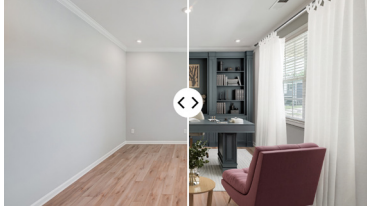

VIRTUAL STAGING