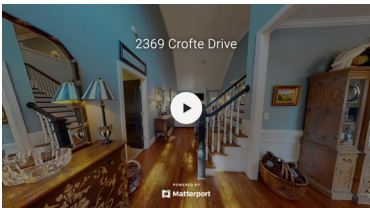

MATTERPORT