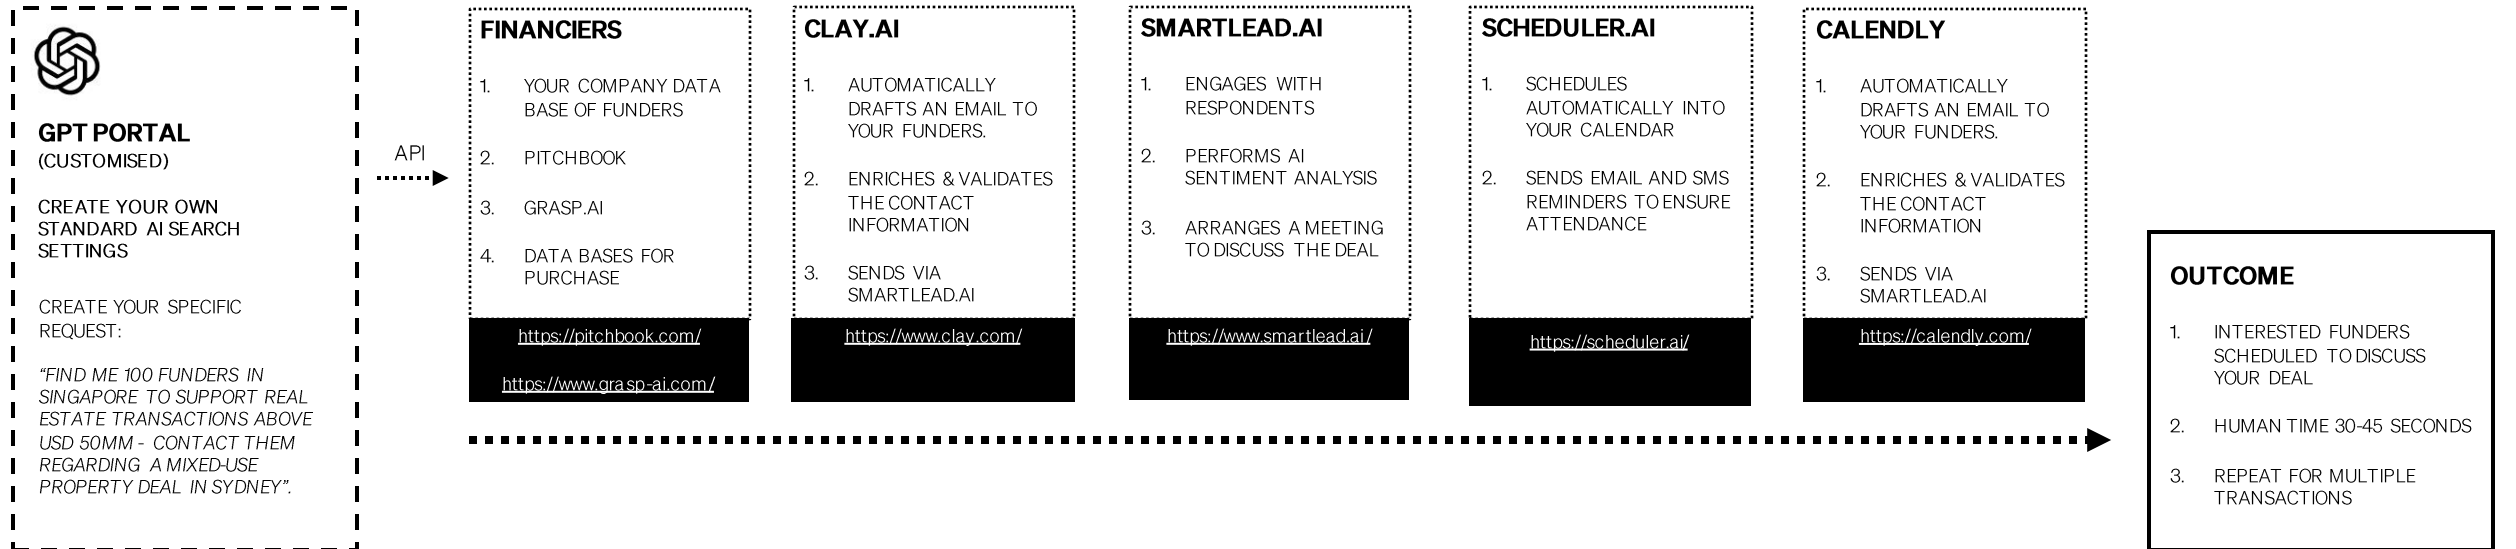

SPECIAL FUNDING POWERED BY AI

OPEN SOURCE – PERMITTED TO COPY AND RECREATE

OPEN SOURCE
FOR COPY, RECREATION OR
DISTRIBUTION

CORPORATE FUNDING PARTNERS PTY LTD.
LEVEL 14, 333 COLLINS STREET, MELBOURNE 3000 VIC.
ABN: 26 672 561 545