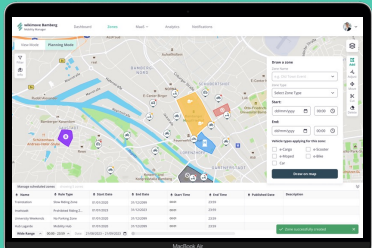

wikimove app

Mobility Manager

PRODUCT Offerings

wikimove LIGHT

Mobility Manager

- ✓ Zone Management
- ✓ Operating platform
- ✓ Corporate Mobility
- ✓ Analytics

Mobility App

- ✓ Mobility Subscriptions
- ✓ Deep-integration
- ✓ Corporate Mobility
- ✓ Interactive mobility map
- ✓ Payment

For cities/transportation associations that want to explore MaaS (light)

wikimove FULL VERSION

Mobility Manager

- ✓ Zone Management
- ✓ Operating platform
- ✓ Corporate Mobility
- ✓ Analytics

Mobility App

- ✓ Mobility Subscriptions
- ✓ Deep-integration
- ✓ Corporate Mobility
- ✓ Interactive mobility map
- ✓ Payment

For cities/transportation that want to implement an integrated solution (full)

wikimove Mobility Manager (RETROFIT)