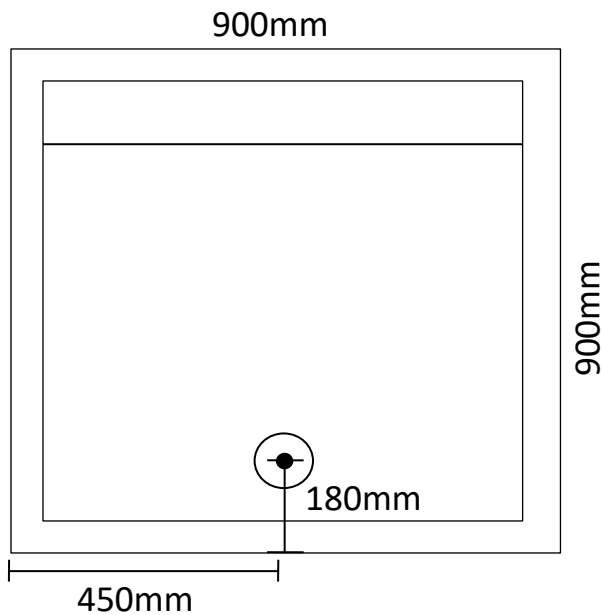

## Showers Cubicles

900 x 900 x 1900 (Front Waste)

Transportable Homes  
Staff Showers  
Renovations  
Shed Showers  
Ablutions  
Pool Showers

Please Note: Measurements are taken externally, please allow for variations within the manufacturing process. Drawings are a guide only. We recommend having the shower on site prior to commencement of works.