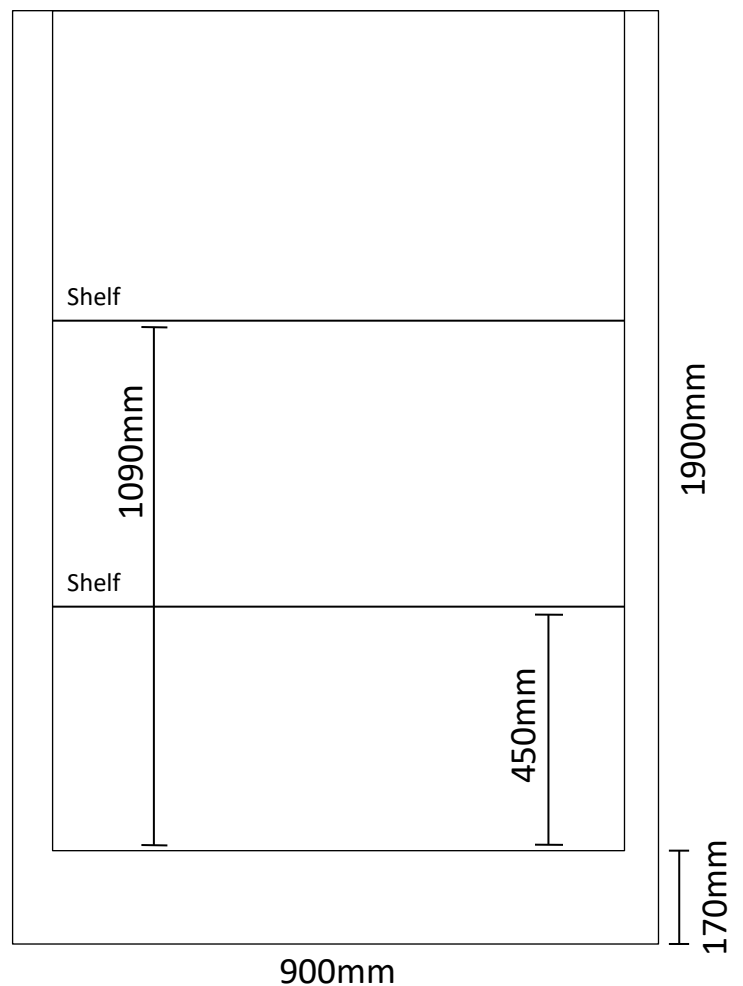

## Showers Cubicles

900 x 900 x 1900 (Front Waste)

Transportable Homes  
Staff Showers  
Renovations  
Shed Showers  
Ablutions  
Pool Showers

Please Note: Measurements are taken externally, please allow for variations within the manufacturing process. Drawings are a guide only. We recommend having the shower on site prior to commencement of works.