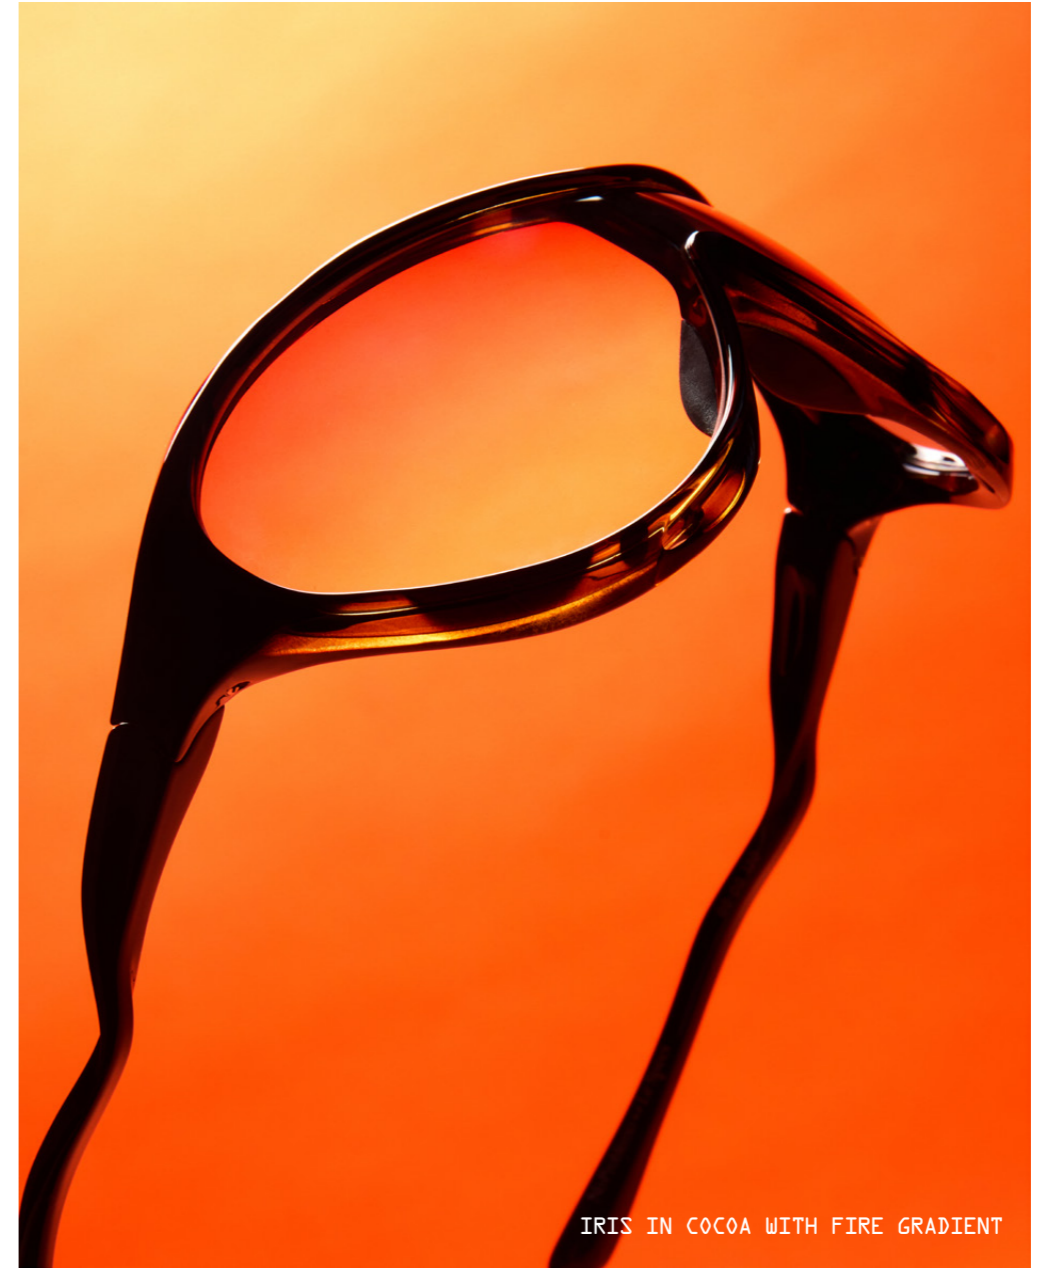

No Problemo @ Le Specs

No Problemo

**FLUX**

LNP2668957 | COBALT BLUE | YELLOW TINT  
LNP2668958 | CHROME DARK GREEN | TAN TINT  
LNP2668959 | MIST | CRIMSON TINT

FLUX IN COBALT BLUE WITH YELLOW TINT

**IRIS**

LNP2668960 | BLACK / TORT | SMOKE GRAD  
LNP2668961 | COCOA | FIRE GRAD  
LNP2668962 | OFF WHITE | SMOKE GRAD

**LYRA**

LNP2668963 | BRIGHT RED | YELLOW TINT  
LNP2668964 | TORTOISESHELL | DARK BROWN MONO  
LNP2668965 | BLACK | CRIMSON MONO

# VORTEX II

LNP2668966 | TORTOISESHELL | MUSTARD MONO  
LNP2668967 | DARK CHERRY | CRIMSON TINT

**CYBORG**

LNP2668968 | TORTOISESHELL | LIGHT SMOKE GRAD  
LNP2668969 | SMOKE | PLUM MONO

IRIS IN COCOA WITH FIRE GRADIENT