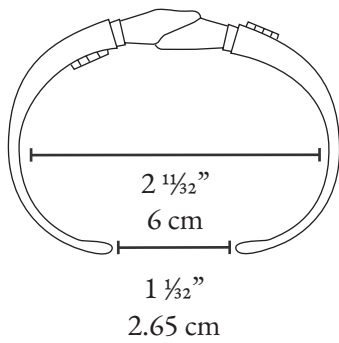

Pact Bracelet

Specifications & Sizing

Small

Medium

Large

Material: 316 Stainless Steel, Enamel antiquing effect.

Custom Materials Available: 14k Gold, Sterling Silver.

Email jacob@jacobthompsonboyd.ca for a quote based on current prices.