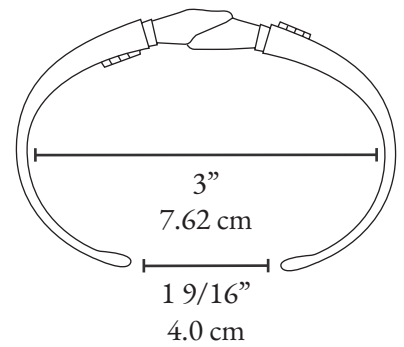

Pact Bracelet

Specifications & Sizing

Small

Medium

Large

Material: 316 Stainless Steel, Enamel antiquing effect.

Custom Materials Available: 14k Gold, Sterling Silver.

Email jacob@jacobthompsonboyd.ca for a quote based on current prices.