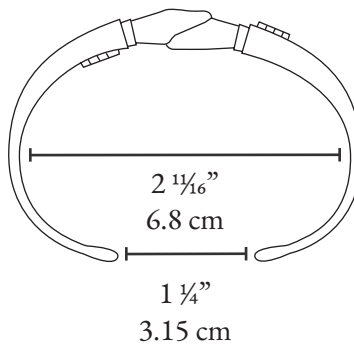

Pact Bracelet

Specifications & Sizing

Small

Medium

Large

Material: 316 Stainless Steel, Enamel antiquing effect.

Custom Materials Available: 14k Gold, Sterling Silver.

Email jacob@jacobthompsonboyd.ca for a quote based on current prices.