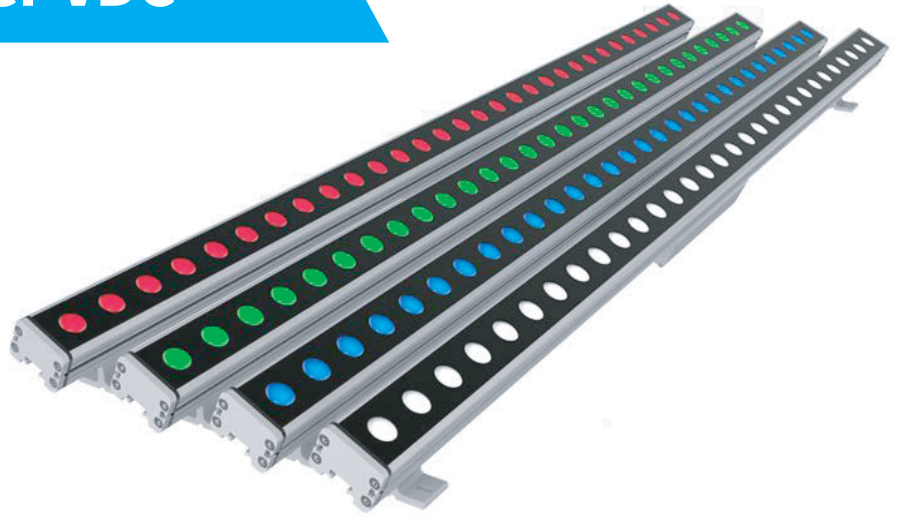

Date:	
Type:	
Firm Name:	
Project:	

LinearPro Wall Washer VDC

Specifications

Product Code	Color	Nominal Length	Wattage	Input	Technology	Beam Angle	Operating Temperature	Aluminum Finish
W-LP12-15-DFWR-XX	RGBW	12"	15W	24VDC	DMX512-RDM	35°, 20° x 50°	14°F - 122°F	RAL9006 (Grey)
W-LP24-30-DFWR-XX	RGBW	24"	30W	24VDC	DMX512-RDM	35°, 20° x 50°	14°F - 122°F	RAL9006 (Grey)
W-LP36-45-DFWR-XX	RGBW	36"	45W	24VDC	DMX512-RDM	35°, 20° x 50°	14°F - 122°F	RAL9006 (Grey)
W-LP48-60-DFWR-XX	RGBW	48"	60W	24VDC	DMX512-RDM	35°, 20° x 50°	14°F - 122°F	RAL9006 (Grey)

DESCRIPTION: Adjustable mounting option for applications that require angle adjustments. It can rotate up to 180 degree.

ITEM: W-LP-Mount-100

DESCRIPTION: Adjustable mounting option for applications that require angle adjustments. It can rotate up to 180 degree.

ITEM: W-LP-Mount-Lbracket

DESCRIPTION: L-shape adjustable mounting option for applications that require angle adjustments. It can rotate up to 180 degree.

Mounting Accessories

Units: mm

ITEM: W-LP-Antiglare
Asymmetric anti-glare louver that coordinates to length of the wall washer.

ITEM: W-LP-Mount-Stake

DESCRIPTION: Adjustable mounting option for landscape lighting application

ITEM: W-LP-Mount-ExtendedS
ITEM: W-LP-Mount-Extended

Wall mount option for application that requires wall mounting with length 150mm – 230mm
Wall mount option for application that requires wall mounting with length 355mm – 560mm