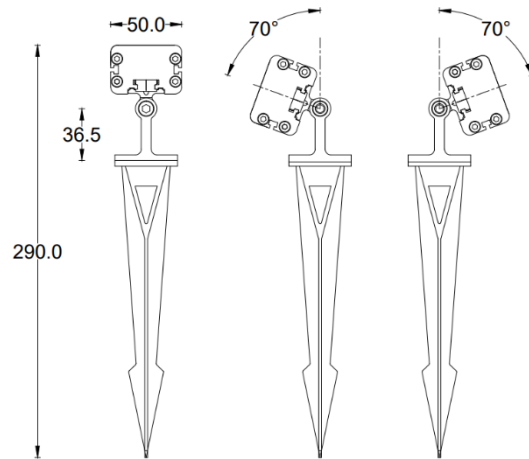

Date:	
Type:	
Firm Name:	
Project:	

LinearPro Wall Washer VDC

Specifications

Product Code	Color	Nominal Length	Wattage	Input	Technology	Beam Angle	Operating Temperature	Aluminum Finish
W-LP12-15-DFWR-XX	RGBW	12"	15W	24VDC	DMX512-RDM	35°, 20° x 50°	14°F - 122°F	RAL9006 (Grey)
W-LP24-30-DFWR-XX	RGBW	24"	30W	24VDC	DMX512-RDM	35°, 20° x 50°	14°F - 122°F	RAL9006 (Grey)
W-LP36-45-DFWR-XX	RGBW	36"	45W	24VDC	DMX512-RDM	35°, 20° x 50°	14°F - 122°F	RAL9006 (Grey)
W-LP48-60-DFWR-XX	RGBW	48"	60W	24VDC	DMX512-RDM	35°, 20° x 50°	14°F - 122°F	RAL9006 (Grey)

DESCRIPTION: Adjustable mounting option for applications that require angle adjustments. It can rotate up to 180 degree.

ITEM: W-LP-Mount-100

DESCRIPTION: Adjustable mounting option for applications that require angle adjustments. It can rotate up to 180 degree.

ITEM: W-LP-Mount-Lbracket

DESCRIPTION: L-shape adjustable mounting option for applications that require angle adjustments. It can rotate up to 180 degree.

Mounting Accessories

Units: mm

ITEM: W-LP-Antiglare
Asymmetric anti-glare louver that coordinates to length of the wall washer.

ITEM: W-LP-Mount-Stake

DESCRIPTION: Adjustable mounting option for landscape lighting application

ITEM: W-LP-Mount-ExtendedS
ITEM: W-LP-Mount-Extended

Wall mount option for application that requires wall mounting with length 150mm – 230mm
Wall mount option for application that requires wall mounting with length 355mm – 560mm