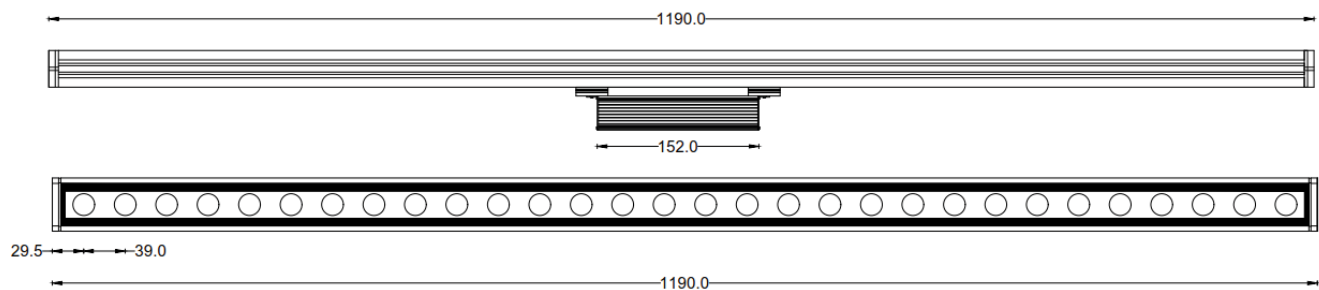

Date:	
Type:	
Firm Name:	
Project:	

LinearPro Wall Washer VDC

Specifications

Product Code	Color	Nominal Length	Wattage	Input	Technology	Beam Angle	Operating Temperature	Aluminum Finish
W-LP12-15-DFWR-XX	RGBW	12"	15W	24VDC	DMX512-RDM	35°, 20° x 50°	14°F - 122°F	RAL9006 (Grey)
W-LP24-30-DFWR-XX	RGBW	24"	30W	24VDC	DMX512-RDM	35°, 20° x 50°	14°F - 122°F	RAL9006 (Grey)
W-LP36-45-DFWR-XX	RGBW	36"	45W	24VDC	DMX512-RDM	35°, 20° x 50°	14°F - 122°F	RAL9006 (Grey)
W-LP48-60-DFWR-XX	RGBW	48"	60W	24VDC	DMX512-RDM	35°, 20° x 50°	14°F - 122°F	RAL9006 (Grey)

Units: mm

W-LP12-15-DFWR-XX

W-LP24-30-DFWR-XX

W-LP36-45-DFWR-XX

W-LP48-60-DFWR-XX

Mounting Accessories

Units: mm

ITEM: W-LP-Mount-81

DESCRIPTION: Adjustable mounting option for applications that require angle adjustments. It can rotate up to 180 degree.

ITEM: W-LP-Mount-100

DESCRIPTION: Adjustable mounting option for applications that require angle adjustments. It can rotate up to 180 degree.

ITEM: W-LP-Mount-Lbracket

DESCRIPTION: L-shape adjustable mounting option for applications that require angle adjustments. It can rotate up to 180 degree.

Mounting Accessories

Units: mm

ITEM: W-LP-Antiglare
Asymmetric anti-glare louver that coordinates to length of the wall washer.