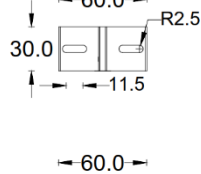

Date:	
Type:	
Firm Name:	
Project:	

LinearPro Wall Washer VDC

Specifications

Product Code	Color	Nominal Length	Wattage	Input	Technology	Beam Angle	Operating Temperature	Aluminum Finish
W-LP12-15-DFWR-XX	RGBW	12"	15W	24VDC	DMX512-RDM	35°, 20° x 50°	14°F - 122°F	RAL9006 (Grey)
W-LP24-30-DFWR-XX	RGBW	24"	30W	24VDC	DMX512-RDM	35°, 20° x 50°	14°F - 122°F	RAL9006 (Grey)
W-LP36-45-DFWR-XX	RGBW	36"	45W	24VDC	DMX512-RDM	35°, 20° x 50°	14°F - 122°F	RAL9006 (Grey)
W-LP48-60-DFWR-XX	RGBW	48"	60W	24VDC	DMX512-RDM	35°, 20° x 50°	14°F - 122°F	RAL9006 (Grey)

Units: mm

W-LP12-15-DFWR-XX

W-LP24-30-DFWR-XX

W-LP36-45-DFWR-XX

W-LP48-60-DFWR-XX

Mounting Accessories

Units: mm

ITEM: W-LP-Mount-81

DESCRIPTION: Adjustable mounting option for applications that require angle adjustments. It can rotate up to 180 degree.

ITEM: W-LP-Mount-100

DESCRIPTION: Adjustable mounting option for applications that require angle adjustments. It can rotate up to 180 degree.

ITEM: W-LP-Mount-Lbracket

DESCRIPTION: L-shape adjustable mounting option for applications that require angle adjustments. It can rotate up to 180 degree.

Mounting Accessories

Units: mm

ITEM: W-LP-Antiglare
Asymmetric anti-glare louver that coordinates to length of the wall washer.