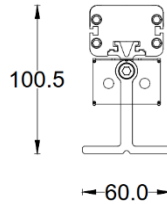

Date:	
Type:	
Firm Name:	
Project:	

LinearPro Wall Washer VDC

Specifications

Product Code	Color	Nominal Length	Wattage	Input	Technology	Beam Angle	Operating Temperature	Aluminum Finish
W-LP12-15-DFWR-XX	RGBW	12"	15W	24VDC	DMX512-RDM	35°, 20° x 50°	14°F - 122°F	RAL9006 (Grey)
W-LP24-30-DFWR-XX	RGBW	24"	30W	24VDC	DMX512-RDM	35°, 20° x 50°	14°F - 122°F	RAL9006 (Grey)
W-LP36-45-DFWR-XX	RGBW	36"	45W	24VDC	DMX512-RDM	35°, 20° x 50°	14°F - 122°F	RAL9006 (Grey)
W-LP48-60-DFWR-XX	RGBW	48"	60W	24VDC	DMX512-RDM	35°, 20° x 50°	14°F - 122°F	RAL9006 (Grey)

Units: mm

W-LP12-15-DFWR-XX

W-LP24-30-DFWR-XX

W-LP36-45-DFWR-XX

W-LP48-60-DFWR-XX

Mounting Accessories

Units: mm

ITEM: W-LP-Mount-81

DESCRIPTION: Adjustable mounting option for applications that require angle adjustments. It can rotate up to 180 degree.

ITEM: W-LP-Mount-100

DESCRIPTION: Adjustable mounting option for applications that require angle adjustments. It can rotate up to 180 degree.

ITEM: W-LP-Mount-Lbracket

DESCRIPTION: L-shape adjustable mounting option for applications that require angle adjustments. It can rotate up to 180 degree.

Mounting Accessories

Units: mm

ITEM: W-LP-Antiglare
Asymmetric anti-glare louver that coordinates to length of the wall washer.