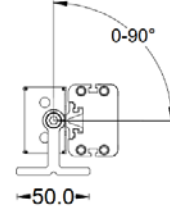

Date:	
Type:	
Firm Name:	
Project:	

LinearPro Wall Washer VDC

Specifications

Product Code	Color	Nominal Length	Wattage	Input	Technology	Beam Angle	Operating Temperature	Aluminum Finish
W-LP12-15-DFWR-XX	RGBW	12"	15W	24VDC	DMX512-RDM	35°, 20° x 50°	14°F - 122°F	RAL9006 (Grey)
W-LP24-30-DFWR-XX	RGBW	24"	30W	24VDC	DMX512-RDM	35°, 20° x 50°	14°F - 122°F	RAL9006 (Grey)
W-LP36-45-DFWR-XX	RGBW	36"	45W	24VDC	DMX512-RDM	35°, 20° x 50°	14°F - 122°F	RAL9006 (Grey)
W-LP48-60-DFWR-XX	RGBW	48"	60W	24VDC	DMX512-RDM	35°, 20° x 50°	14°F - 122°F	RAL9006 (Grey)

Units: mm

W-LP12-15-DFWR-XX

W-LP24-30-DFWR-XX

W-LP36-45-DFWR-XX

W-LP48-60-DFWR-XX

Mounting Accessories

Units: mm

ITEM: W-LP-Mount-81

DESCRIPTION: Adjustable mounting option for applications that require angle adjustments. It can rotate up to 180 degree.

ITEM: W-LP-Mount-100

DESCRIPTION: Adjustable mounting option for applications that require angle adjustments. It can rotate up to 180 degree.

ITEM: W-LP-Mount-Lbracket

DESCRIPTION: L-shape adjustable mounting option for applications that require angle adjustments. It can rotate up to 180 degree.

Mounting Accessories

Units: mm

ITEM: W-LP-Antiglare
Asymmetric anti-glare louver that coordinates to length of the wall washer.