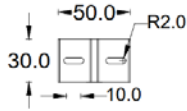

Date:	
Type:	
Firm Name:	
Project:	

LinearPro Wall Washer VDC

Specifications

Product Code	Color	Nominal Length	Wattage	Input	Technology	Beam Angle	Operating Temperature	Aluminum Finish
W-LP12-15-DFWR-XX	RGBW	12"	15W	24VDC	DMX512-RDM	35°, 20° x 50°	14°F - 122°F	RAL9006 (Grey)
W-LP24-30-DFWR-XX	RGBW	24"	30W	24VDC	DMX512-RDM	35°, 20° x 50°	14°F - 122°F	RAL9006 (Grey)
W-LP36-45-DFWR-XX	RGBW	36"	45W	24VDC	DMX512-RDM	35°, 20° x 50°	14°F - 122°F	RAL9006 (Grey)
W-LP48-60-DFWR-XX	RGBW	48"	60W	24VDC	DMX512-RDM	35°, 20° x 50°	14°F - 122°F	RAL9006 (Grey)

Units: mm

W-LP12-15-DFWR-XX

W-LP24-30-DFWR-XX

W-LP36-45-DFWR-XX

W-LP48-60-DFWR-XX

Mounting Accessories

Units: mm

ITEM: W-LP-Mount-81

DESCRIPTION: Adjustable mounting option for applications that require angle adjustments. It can rotate up to 180 degree.

ITEM: W-LP-Mount-100

DESCRIPTION: Adjustable mounting option for applications that require angle adjustments. It can rotate up to 180 degree.

ITEM: W-LP-Mount-Lbracket

DESCRIPTION: L-shape adjustable mounting option for applications that require angle adjustments. It can rotate up to 180 degree.

Mounting Accessories

Units: mm

ITEM: W-LP-Antiglare
Asymmetric anti-glare louver that coordinates to length of the wall washer.