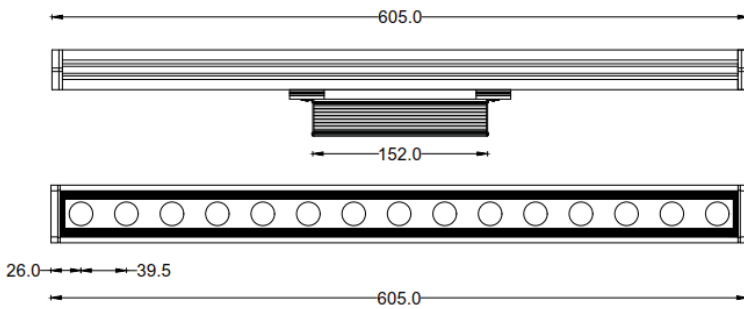

Date:	
Type:	
Firm Name:	
Project:	

LinearPro Wall Washer VDC

Specifications

Product Code	Color	Nominal Length	Wattage	Input	Technology	Beam Angle	Operating Temperature	Aluminum Finish
W-LP12-15-DFWR-XX	RGBW	12"	15W	24VDC	DMX512-RDM	35°, 20° x 50°	14°F - 122°F	RAL9006 (Grey)
W-LP24-30-DFWR-XX	RGBW	24"	30W	24VDC	DMX512-RDM	35°, 20° x 50°	14°F - 122°F	RAL9006 (Grey)
W-LP36-45-DFWR-XX	RGBW	36"	45W	24VDC	DMX512-RDM	35°, 20° x 50°	14°F - 122°F	RAL9006 (Grey)
W-LP48-60-DFWR-XX	RGBW	48"	60W	24VDC	DMX512-RDM	35°, 20° x 50°	14°F - 122°F	RAL9006 (Grey)

Units: mm

W-LP12-15-DFWR-XX

W-LP24-30-DFWR-XX

W-LP36-45-DFWR-XX

W-LP48-60-DFWR-XX

Mounting Accessories

Units: mm

ITEM: W-LP-Mount-81

DESCRIPTION: Adjustable mounting option for applications that require angle adjustments. It can rotate up to 180 degree.

ITEM: W-LP-Mount-100

DESCRIPTION: Adjustable mounting option for applications that require angle adjustments. It can rotate up to 180 degree.

ITEM: W-LP-Mount-Lbracket

DESCRIPTION: L-shape adjustable mounting option for applications that require angle adjustments. It can rotate up to 180 degree.

Mounting Accessories

Units: mm

ITEM: W-LP-Antiglare
Asymmetric anti-glare louver that coordinates to length of the wall washer.