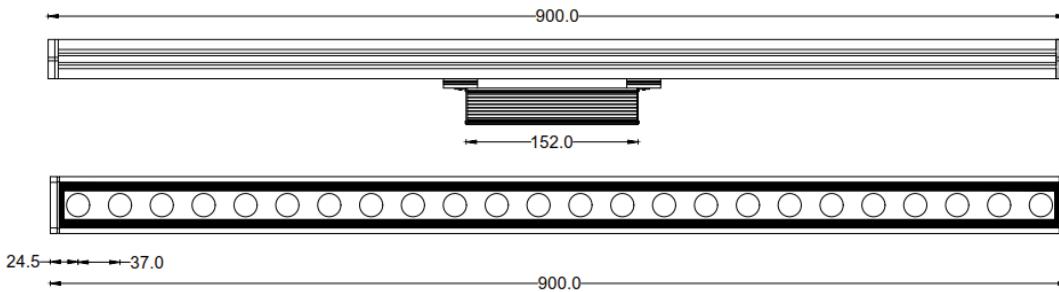

Date:	
Type:	
Firm Name:	
Project:	

LinearPro Wall Washer VDC

Specifications

Product Code	Color	Nominal Length	Wattage	Input	Technology	Beam Angle	Operating Temperature	Aluminum Finish
W-LP12-15-DFWR-XX	RGBW	12"	15W	24VDC	DMX512-RDM	35°, 20° x 50°	14°F - 122°F	RAL9006 (Grey)
W-LP24-30-DFWR-XX	RGBW	24"	30W	24VDC	DMX512-RDM	35°, 20° x 50°	14°F - 122°F	RAL9006 (Grey)
W-LP36-45-DFWR-XX	RGBW	36"	45W	24VDC	DMX512-RDM	35°, 20° x 50°	14°F - 122°F	RAL9006 (Grey)
W-LP48-60-DFWR-XX	RGBW	48"	60W	24VDC	DMX512-RDM	35°, 20° x 50°	14°F - 122°F	RAL9006 (Grey)

Units: mm

W-LP12-15-DFWR-XX

W-LP24-30-DFWR-XX

W-LP36-45-DFWR-XX

W-LP48-60-DFWR-XX

Mounting Accessories

Units: mm

ITEM: W-LP-Mount-81

DESCRIPTION: Adjustable mounting option for applications that require angle adjustments. It can rotate up to 180 degree.

ITEM: W-LP-Mount-100

DESCRIPTION: Adjustable mounting option for applications that require angle adjustments. It can rotate up to 180 degree.

ITEM: W-LP-Mount-Lbracket

DESCRIPTION: L-shape adjustable mounting option for applications that require angle adjustments. It can rotate up to 180 degree.

Mounting Accessories

Units: mm

ITEM: W-LP-Antiglare
Asymmetric anti-glare louver that coordinates to length of the wall washer.