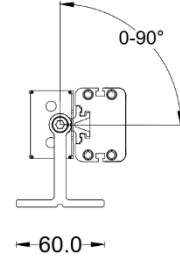

Date:	
Type:	
Firm Name:	
Project:	

LinearPro Wall Washer VDC

Specifications

Product Code	Color	Nominal Length	Wattage	Input	Technology	Beam Angle	Operating Temperature	Aluminum Finish
W-LP12-15-DFWR-XX	RGBW	12"	15W	24VDC	DMX512-RDM	35°, 20° x 50°	14°F - 122°F	RAL9006 (Grey)
W-LP24-30-DFWR-XX	RGBW	24"	30W	24VDC	DMX512-RDM	35°, 20° x 50°	14°F - 122°F	RAL9006 (Grey)
W-LP36-45-DFWR-XX	RGBW	36"	45W	24VDC	DMX512-RDM	35°, 20° x 50°	14°F - 122°F	RAL9006 (Grey)
W-LP48-60-DFWR-XX	RGBW	48"	60W	24VDC	DMX512-RDM	35°, 20° x 50°	14°F - 122°F	RAL9006 (Grey)

Units: mm

W-LP12-15-DFWR-XX

W-LP24-30-DFWR-XX

W-LP36-45-DFWR-XX

W-LP48-60-DFWR-XX

Mounting Accessories

Units: mm

ITEM: W-LP-Mount-81

DESCRIPTION: Adjustable mounting option for applications that require angle adjustments. It can rotate up to 180 degree.

ITEM: W-LP-Mount-100

DESCRIPTION: Adjustable mounting option for applications that require angle adjustments. It can rotate up to 180 degree.

ITEM: W-LP-Mount-Lbracket

DESCRIPTION: L-shape adjustable mounting option for applications that require angle adjustments. It can rotate up to 180 degree.

Mounting Accessories

Units: mm

ITEM: W-LP-Antiglare
Asymmetric anti-glare louver that coordinates to length of the wall washer.