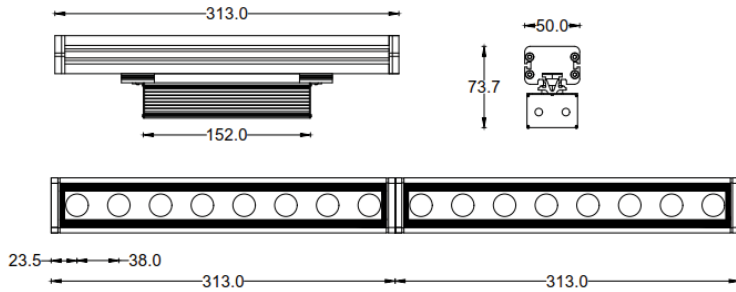

Date:	
Type:	
Firm Name:	
Project:	

LinearPro Wall Washer VDC

Specifications

Product Code	Color	Nominal Length	Wattage	Input	Technology	Beam Angle	Operating Temperature	Aluminum Finish
W-LP12-15-DFWR-XX	RGBW	12"	15W	24VDC	DMX512-RDM	35°, 20° x 50°	14°F - 122°F	RAL9006 (Grey)
W-LP24-30-DFWR-XX	RGBW	24"	30W	24VDC	DMX512-RDM	35°, 20° x 50°	14°F - 122°F	RAL9006 (Grey)
W-LP36-45-DFWR-XX	RGBW	36"	45W	24VDC	DMX512-RDM	35°, 20° x 50°	14°F - 122°F	RAL9006 (Grey)
W-LP48-60-DFWR-XX	RGBW	48"	60W	24VDC	DMX512-RDM	35°, 20° x 50°	14°F - 122°F	RAL9006 (Grey)

Units: mm

W-LP12-15-DFWR-XX

W-LP24-30-DFWR-XX

W-LP36-45-DFWR-XX

W-LP48-60-DFWR-XX

Mounting Accessories

Units: mm

ITEM: W-LP-Mount-81

DESCRIPTION: Adjustable mounting option for applications that require angle adjustments. It can rotate up to 180 degree.

ITEM: W-LP-Mount-100

DESCRIPTION: Adjustable mounting option for applications that require angle adjustments. It can rotate up to 180 degree.

ITEM: W-LP-Mount-Lbracket

DESCRIPTION: L-shape adjustable mounting option for applications that require angle adjustments. It can rotate up to 180 degree.

Mounting Accessories

Units: mm

ITEM: W-LP-Antiglare
Asymmetric anti-glare louver that coordinates to length of the wall washer.