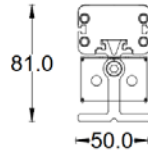

Date:	
Type:	
Firm Name:	
Project:	

LinearPro Wall Washer VDC

Specifications

Product Code	Color	Nominal Length	Wattage	Input	Technology	Beam Angle	Operating Temperature	Aluminum Finish
W-LP12-15-DFWR-XX	RGBW	12"	15W	24VDC	DMX512-RDM	35°, 20° x 50°	14°F - 122°F	RAL9006 (Grey)
W-LP24-30-DFWR-XX	RGBW	24"	30W	24VDC	DMX512-RDM	35°, 20° x 50°	14°F - 122°F	RAL9006 (Grey)
W-LP36-45-DFWR-XX	RGBW	36"	45W	24VDC	DMX512-RDM	35°, 20° x 50°	14°F - 122°F	RAL9006 (Grey)
W-LP48-60-DFWR-XX	RGBW	48"	60W	24VDC	DMX512-RDM	35°, 20° x 50°	14°F - 122°F	RAL9006 (Grey)

Units: mm

W-LP12-15-DFWR-XX

W-LP24-30-DFWR-XX

W-LP36-45-DFWR-XX

W-LP48-60-DFWR-XX

Mounting Accessories

Units: mm

ITEM: W-LP-Mount-81

DESCRIPTION: Adjustable mounting option for applications that require angle adjustments. It can rotate up to 180 degree.

ITEM: W-LP-Mount-100

DESCRIPTION: Adjustable mounting option for applications that require angle adjustments. It can rotate up to 180 degree.

ITEM: W-LP-Mount-Lbracket

DESCRIPTION: L-shape adjustable mounting option for applications that require angle adjustments. It can rotate up to 180 degree.

Mounting Accessories

Units: mm

ITEM: W-LP-Antiglare
Asymmetric anti-glare louver that coordinates to length of the wall washer.