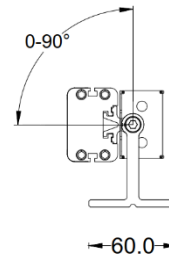

Date:	
Type:	
Firm Name:	
Project:	

LinearPro Wall Washer VDC

Specifications

Product Code	Color	Nominal Length	Wattage	Input	Technology	Beam Angle	Operating Temperature	Aluminum Finish
W-LP12-15-DFWR-XX	RGBW	12"	15W	24VDC	DMX512-RDM	35°, 20° x 50°	14°F - 122°F	RAL9006 (Grey)
W-LP24-30-DFWR-XX	RGBW	24"	30W	24VDC	DMX512-RDM	35°, 20° x 50°	14°F - 122°F	RAL9006 (Grey)
W-LP36-45-DFWR-XX	RGBW	36"	45W	24VDC	DMX512-RDM	35°, 20° x 50°	14°F - 122°F	RAL9006 (Grey)
W-LP48-60-DFWR-XX	RGBW	48"	60W	24VDC	DMX512-RDM	35°, 20° x 50°	14°F - 122°F	RAL9006 (Grey)

Units: mm

W-LP12-15-DFWR-XX

W-LP24-30-DFWR-XX

W-LP36-45-DFWR-XX

W-LP48-60-DFWR-XX

Mounting Accessories

Units: mm

ITEM: W-LP-Mount-81

DESCRIPTION: Adjustable mounting option for applications that require angle adjustments. It can rotate up to 180 degree.

ITEM: W-LP-Mount-100

DESCRIPTION: Adjustable mounting option for applications that require angle adjustments. It can rotate up to 180 degree.

ITEM: W-LP-Mount-Lbracket

DESCRIPTION: L-shape adjustable mounting option for applications that require angle adjustments. It can rotate up to 180 degree.

Mounting Accessories

Units: mm

ITEM: W-LP-Antiglare
Asymmetric anti-glare louver that coordinates to length of the wall washer.