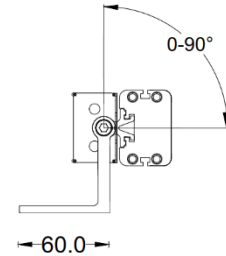

Date:	
Type:	
Firm Name:	
Project:	

LinearPro Wall Washer VDC

Specifications

Product Code	Color	Nominal Length	Wattage	Input	Technology	Beam Angle	Operating Temperature	Aluminum Finish
W-LP12-15-DFWR-XX	RGBW	12"	15W	24VDC	DMX512-RDM	35°, 20° x 50°	14°F - 122°F	RAL9006 (Grey)
W-LP24-30-DFWR-XX	RGBW	24"	30W	24VDC	DMX512-RDM	35°, 20° x 50°	14°F - 122°F	RAL9006 (Grey)
W-LP36-45-DFWR-XX	RGBW	36"	45W	24VDC	DMX512-RDM	35°, 20° x 50°	14°F - 122°F	RAL9006 (Grey)
W-LP48-60-DFWR-XX	RGBW	48"	60W	24VDC	DMX512-RDM	35°, 20° x 50°	14°F - 122°F	RAL9006 (Grey)

Units: mm

W-LP12-15-DFWR-XX

W-LP24-30-DFWR-XX

W-LP36-45-DFWR-XX

W-LP48-60-DFWR-XX

Mounting Accessories

Units: mm

ITEM: W-LP-Mount-81

DESCRIPTION: Adjustable mounting option for applications that require angle adjustments. It can rotate up to 180 degree.

ITEM: W-LP-Mount-100

DESCRIPTION: Adjustable mounting option for applications that require angle adjustments. It can rotate up to 180 degree.

ITEM: W-LP-Mount-Lbracket

DESCRIPTION: L-shape adjustable mounting option for applications that require angle adjustments. It can rotate up to 180 degree.

Mounting Accessories

Units: mm

ITEM: W-LP-Antiglare
Asymmetric anti-glare louver that coordinates to length of the wall washer.