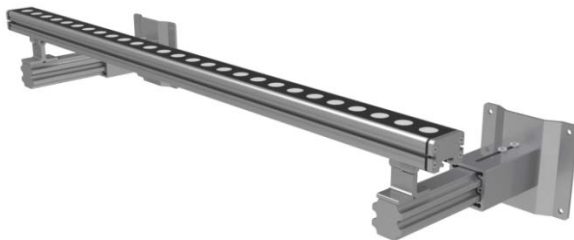

DESCRIPTION: Adjustable mounting option for applications that require angle adjustments. It can rotate up to 180 degree.

ITEM: W-LP-Mount-100

DESCRIPTION: Adjustable mounting option for applications that require angle adjustments. It can rotate up to 180 degree.

ITEM: W-LP-Mount-Lbracket

DESCRIPTION: L-shape adjustable mounting option for applications that require angle adjustments. It can rotate up to 180 degree.

Mounting Accessories

Units: mm

ITEM: W-LP-Antiglare
Asymmetric anti-glare louver that coordinates to length of the wall washer.

ITEM: W-LP-Mount-Stake

DESCRIPTION: Adjustable mounting option for landscape lighting application

ITEM: W-LP-Mount-ExtendedS
ITEM: W-LP-Mount-Extended

Wall mount option for application that requires wall mounting with length 150mm – 230mm
Wall mount option for application that requires wall mounting with length 355mm – 560mm