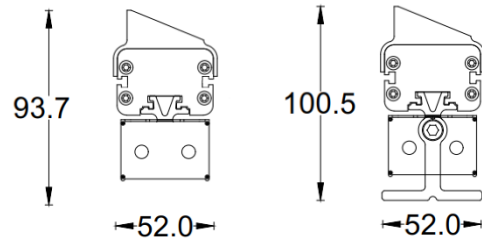

Date:	
Type:	
Firm Name:	
Project:	

LinearPro Wall Washer VDC

Specifications

Product Code	Color	Nominal Length	Wattage	Input	Technology	Beam Angle	Operating Temperature	Aluminum Finish
W-LP12-15-DFWR-XX	RGBW	12"	15W	24VDC	DMX512-RDM	35°, 20° x 50°	14°F - 122°F	RAL9006 (Grey)
W-LP24-30-DFWR-XX	RGBW	24"	30W	24VDC	DMX512-RDM	35°, 20° x 50°	14°F - 122°F	RAL9006 (Grey)
W-LP36-45-DFWR-XX	RGBW	36"	45W	24VDC	DMX512-RDM	35°, 20° x 50°	14°F - 122°F	RAL9006 (Grey)
W-LP48-60-DFWR-XX	RGBW	48"	60W	24VDC	DMX512-RDM	35°, 20° x 50°	14°F - 122°F	RAL9006 (Grey)

DESCRIPTION: Adjustable mounting option for applications that require angle adjustments. It can rotate up to 180 degree.

ITEM: W-LP-Mount-100

DESCRIPTION: Adjustable mounting option for applications that require angle adjustments. It can rotate up to 180 degree.

ITEM: W-LP-Mount-Lbracket

DESCRIPTION: L-shape adjustable mounting option for applications that require angle adjustments. It can rotate up to 180 degree.

Mounting Accessories

Units: mm

ITEM: W-LP-Antiglare
Asymmetric anti-glare louver that coordinates to length of the wall washer.

ITEM: W-LP-Mount-Stake

DESCRIPTION: Adjustable mounting option for landscape lighting application

ITEM: W-LP-Mount-ExtendedS
ITEM: W-LP-Mount-Extended

Wall mount option for application that requires wall mounting with length 150mm – 230mm
Wall mount option for application that requires wall mounting with length 355mm – 560mm