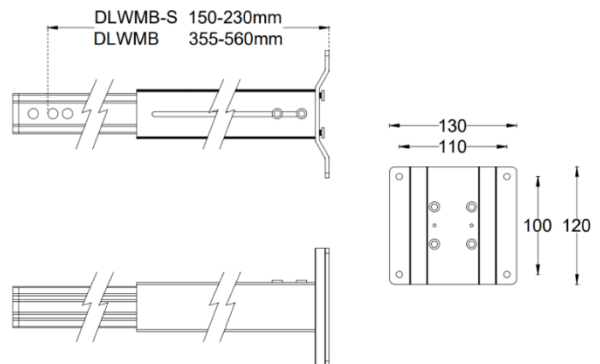

Date:	
Type:	
Firm Name:	
Project:	

LinearPro Wall Washer VDC

Specifications

Product Code	Color	Nominal Length	Wattage	Input	Technology	Beam Angle	Operating Temperature	Aluminum Finish
W-LP12-15-DFWR-XX	RGBW	12"	15W	24VDC	DMX512-RDM	35°, 20° x 50°	14°F - 122°F	RAL9006 (Grey)
W-LP24-30-DFWR-XX	RGBW	24"	30W	24VDC	DMX512-RDM	35°, 20° x 50°	14°F - 122°F	RAL9006 (Grey)
W-LP36-45-DFWR-XX	RGBW	36"	45W	24VDC	DMX512-RDM	35°, 20° x 50°	14°F - 122°F	RAL9006 (Grey)
W-LP48-60-DFWR-XX	RGBW	48"	60W	24VDC	DMX512-RDM	35°, 20° x 50°	14°F - 122°F	RAL9006 (Grey)

DESCRIPTION: Adjustable mounting option for applications that require angle adjustments. It can rotate up to 180 degree.

ITEM: W-LP-Mount-100

DESCRIPTION: Adjustable mounting option for applications that require angle adjustments. It can rotate up to 180 degree.

ITEM: W-LP-Mount-Lbracket

DESCRIPTION: L-shape adjustable mounting option for applications that require angle adjustments. It can rotate up to 180 degree.

Mounting Accessories

Units: mm

ITEM: W-LP-Antiglare
Asymmetric anti-glare louver that coordinates to length of the wall washer.

ITEM: W-LP-Mount-Stake

DESCRIPTION: Adjustable mounting option for landscape lighting application

ITEM: W-LP-Mount-ExtendedS
ITEM: W-LP-Mount-Extended

Wall mount option for application that requires wall mounting with length 150mm – 230mm
Wall mount option for application that requires wall mounting with length 355mm – 560mm