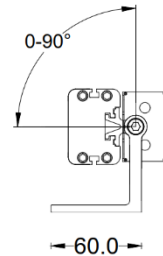

Date:	
Type:	
Firm Name:	
Project:	

LinearPro Wall Washer VDC

Specifications

Product Code	Color	Nominal Length	Wattage	Input	Technology	Beam Angle	Operating Temperature	Aluminum Finish
W-LP12-15-DFWR-XX	RGBW	12"	15W	24VDC	DMX512-RDM	35°, 20° x 50°	14°F - 122°F	RAL9006 (Grey)
W-LP24-30-DFWR-XX	RGBW	24"	30W	24VDC	DMX512-RDM	35°, 20° x 50°	14°F - 122°F	RAL9006 (Grey)
W-LP36-45-DFWR-XX	RGBW	36"	45W	24VDC	DMX512-RDM	35°, 20° x 50°	14°F - 122°F	RAL9006 (Grey)
W-LP48-60-DFWR-XX	RGBW	48"	60W	24VDC	DMX512-RDM	35°, 20° x 50°	14°F - 122°F	RAL9006 (Grey)

Units: mm

W-LP12-15-DFWR-XX

W-LP24-30-DFWR-XX

W-LP36-45-DFWR-XX

W-LP48-60-DFWR-XX

Mounting Accessories

Units: mm

ITEM: W-LP-Mount-81

DESCRIPTION: Adjustable mounting option for applications that require angle adjustments. It can rotate up to 180 degree.

ITEM: W-LP-Mount-100

DESCRIPTION: Adjustable mounting option for applications that require angle adjustments. It can rotate up to 180 degree.

ITEM: W-LP-Mount-Lbracket

DESCRIPTION: L-shape adjustable mounting option for applications that require angle adjustments. It can rotate up to 180 degree.

Mounting Accessories

Units: mm

ITEM: W-LP-Antiglare
Asymmetric anti-glare louver that coordinates to length of the wall washer.