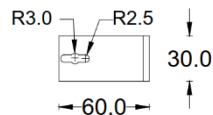

Date:	
Type:	
Firm Name:	
Project:	

LinearPro Wall Washer VDC

Specifications

Product Code	Color	Nominal Length	Wattage	Input	Technology	Beam Angle	Operating Temperature	Aluminum Finish
W-LP12-15-DFWR-XX	RGBW	12"	15W	24VDC	DMX512-RDM	35°, 20° x 50°	14°F - 122°F	RAL9006 (Grey)
W-LP24-30-DFWR-XX	RGBW	24"	30W	24VDC	DMX512-RDM	35°, 20° x 50°	14°F - 122°F	RAL9006 (Grey)
W-LP36-45-DFWR-XX	RGBW	36"	45W	24VDC	DMX512-RDM	35°, 20° x 50°	14°F - 122°F	RAL9006 (Grey)
W-LP48-60-DFWR-XX	RGBW	48"	60W	24VDC	DMX512-RDM	35°, 20° x 50°	14°F - 122°F	RAL9006 (Grey)

Units: mm

W-LP12-15-DFWR-XX

W-LP24-30-DFWR-XX

W-LP36-45-DFWR-XX

W-LP48-60-DFWR-XX

Mounting Accessories

Units: mm

ITEM: W-LP-Mount-81

DESCRIPTION: Adjustable mounting option for applications that require angle adjustments. It can rotate up to 180 degree.

ITEM: W-LP-Mount-100

DESCRIPTION: Adjustable mounting option for applications that require angle adjustments. It can rotate up to 180 degree.

ITEM: W-LP-Mount-Lbracket

DESCRIPTION: L-shape adjustable mounting option for applications that require angle adjustments. It can rotate up to 180 degree.

Mounting Accessories

Units: mm

ITEM: W-LP-Antiglare
Asymmetric anti-glare louver that coordinates to length of the wall washer.