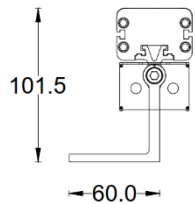

Date:	
Type:	
Firm Name:	
Project:	

LinearPro Wall Washer VDC

Specifications

Product Code	Color	Nominal Length	Wattage	Input	Technology	Beam Angle	Operating Temperature	Aluminum Finish
W-LP12-15-DFWR-XX	RGBW	12"	15W	24VDC	DMX512-RDM	35°, 20° x 50°	14°F - 122°F	RAL9006 (Grey)
W-LP24-30-DFWR-XX	RGBW	24"	30W	24VDC	DMX512-RDM	35°, 20° x 50°	14°F - 122°F	RAL9006 (Grey)
W-LP36-45-DFWR-XX	RGBW	36"	45W	24VDC	DMX512-RDM	35°, 20° x 50°	14°F - 122°F	RAL9006 (Grey)
W-LP48-60-DFWR-XX	RGBW	48"	60W	24VDC	DMX512-RDM	35°, 20° x 50°	14°F - 122°F	RAL9006 (Grey)

Units: mm

W-LP12-15-DFWR-XX

W-LP24-30-DFWR-XX

W-LP36-45-DFWR-XX

W-LP48-60-DFWR-XX

Mounting Accessories

Units: mm

ITEM: W-LP-Mount-81

DESCRIPTION: Adjustable mounting option for applications that require angle adjustments. It can rotate up to 180 degree.

ITEM: W-LP-Mount-100

DESCRIPTION: Adjustable mounting option for applications that require angle adjustments. It can rotate up to 180 degree.

ITEM: W-LP-Mount-Lbracket

DESCRIPTION: L-shape adjustable mounting option for applications that require angle adjustments. It can rotate up to 180 degree.

Mounting Accessories

Units: mm

ITEM: W-LP-Antiglare
Asymmetric anti-glare louver that coordinates to length of the wall washer.