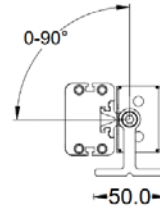

Date:	
Type:	
Firm Name:	
Project:	

LinearPro Wall Washer VDC

Specifications

Product Code	Color	Nominal Length	Wattage	Input	Technology	Beam Angle	Operating Temperature	Aluminum Finish
W-LP12-15-DFWR-XX	RGBW	12"	15W	24VDC	DMX512-RDM	35°, 20° x 50°	14°F - 122°F	RAL9006 (Grey)
W-LP24-30-DFWR-XX	RGBW	24"	30W	24VDC	DMX512-RDM	35°, 20° x 50°	14°F - 122°F	RAL9006 (Grey)
W-LP36-45-DFWR-XX	RGBW	36"	45W	24VDC	DMX512-RDM	35°, 20° x 50°	14°F - 122°F	RAL9006 (Grey)
W-LP48-60-DFWR-XX	RGBW	48"	60W	24VDC	DMX512-RDM	35°, 20° x 50°	14°F - 122°F	RAL9006 (Grey)

Units: mm

W-LP12-15-DFWR-XX

W-LP24-30-DFWR-XX

W-LP36-45-DFWR-XX

W-LP48-60-DFWR-XX

Mounting Accessories

Units: mm

ITEM: W-LP-Mount-81

DESCRIPTION: Adjustable mounting option for applications that require angle adjustments. It can rotate up to 180 degree.

ITEM: W-LP-Mount-100

DESCRIPTION: Adjustable mounting option for applications that require angle adjustments. It can rotate up to 180 degree.

ITEM: W-LP-Mount-Lbracket

DESCRIPTION: L-shape adjustable mounting option for applications that require angle adjustments. It can rotate up to 180 degree.

Mounting Accessories

Units: mm

ITEM: W-LP-Antiglare
Asymmetric anti-glare louver that coordinates to length of the wall washer.