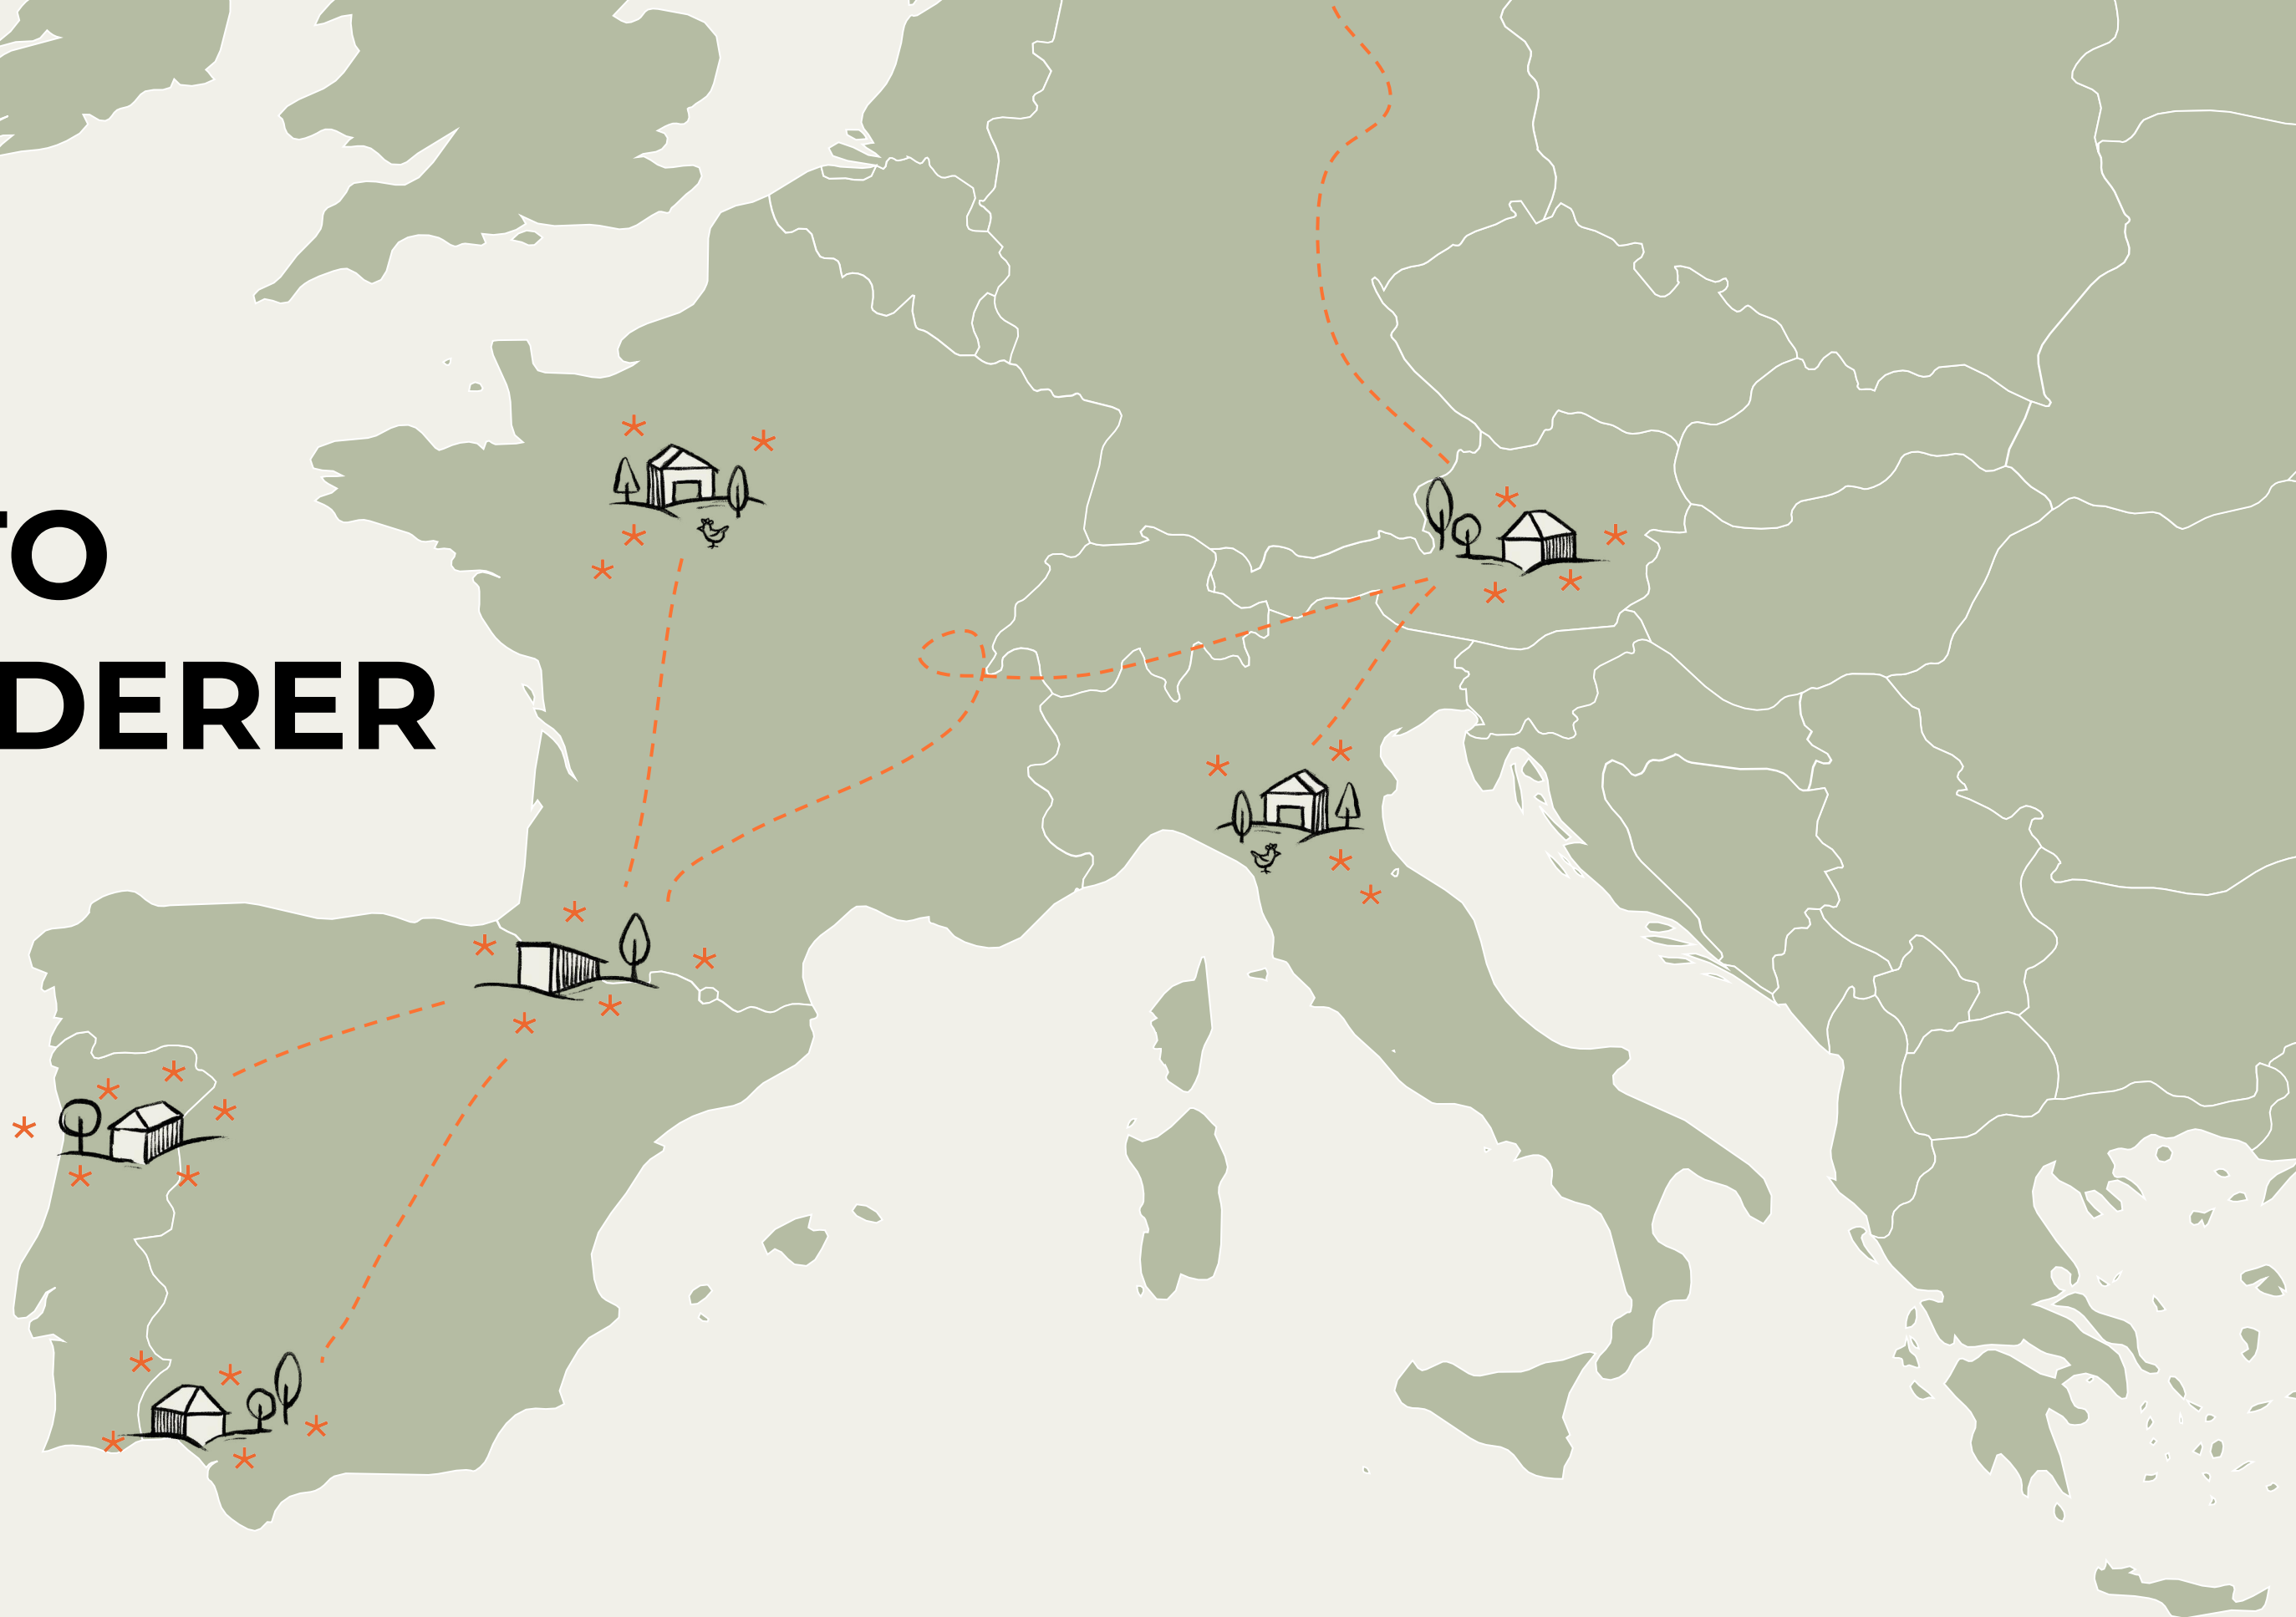

WELCOME TO EMMA WANDERER

We are delighted that you would like to become part of the Emma Community

Thoroughly hand-picked locations that we would be happy to book ourselves. At Emma, every single location has its qualities. You can rely on that.