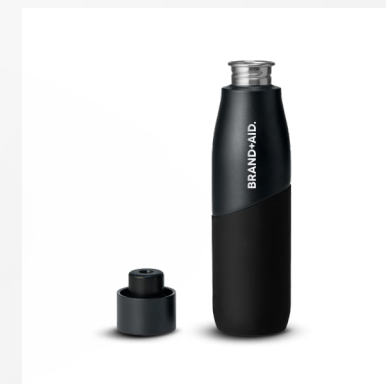

BRAND+aid.

933 S Edison St Suite 100,
Salt Lake City,
UT 84111

323.800.2241
happy@brandaiding.com
www.brandaiding.com

SALES DECK:

CORPORATE GIFTS

Blunt Metro

Compact, convenient and collapsible, the BLUNT Metro is perfect for the urban dweller, busy people in busy places. The Metro features an auto-open canopy to easily open with the push of a button and collapses back down to slide neatly into the carry sleeve. It's also built with a 360° spinning canopy to avoid damaging the core mechanism when knocked on an accident. At 15 inches in length, you can whip your BLUNT out of your handbag or briefcase whenever the weather acts up. Comes with a matching colored sleeve.

MOQ: 01

\$89.00

LARQ Bottle Movement PureVis

The LARQ Bottle Movement PureVis™ actively self-cleans and improves water quality in a lightweight single-walled stainless steel build—perfect for outdoor adventures, going to the gym, or whatever moves you. It uses PureVis™ technology to neutralize up to 99%* of E.coli from your water and bottle.

MOQ: 01 >

\$89.00

Insulated Flask + Speaker

Built from durable stainless steel with double-walled insulation, and a fully-integrated, weatherproof, Speaqua premium Bluetooth speaker, the Insulated Flask is a practical tool that makes the moments in between adventure memorable. Engineered to address common issues of traditional flasks, the VSSL Insulated Flask keeps your drink exactly the temperature it's supposed to be, features a removable drinking cap for easy filling and cleaning, a locking carabiner top for secure carry, and is built tough thanks to 304 stainless steel.