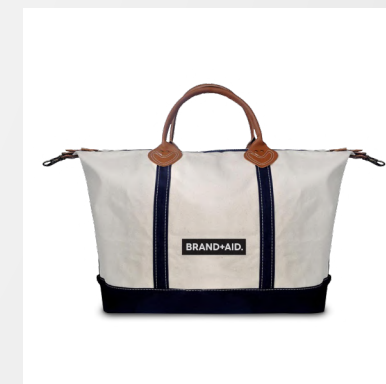

- + Capacity: 520 ML
- + Power: 120W
- + Blade cover included
- + Self-cleaning

MOQ: 01 >

\$59.95

BRAND+AI

Super Heavy Canvas Sierra Duffle Bag

Our Sierra duffle offers a large interior, plenty of room for weekends away, with interior pockets to help you stay organized. Its stylish profile features leather trim and a wide shoulder strap. But we think the best feature is the separate zippered compartment on the bottom, to hold shoes, your toiletries, or even the dirty clothes you've worn on your trip. It's a beautiful bag with an impressive amount of functionality. Complies with Prop 65. 15" H x 18" W x 10" D

MOQ: 25 >

\$119.35

TUMI Corporate Collection Just in Case Backpack

- + Double-zip entry to main compartment
- + Zip front pocket
- + Top grab handle
- + Adjustable backpack straps
- + Add-a-Bag sleeve

MOQ: 01