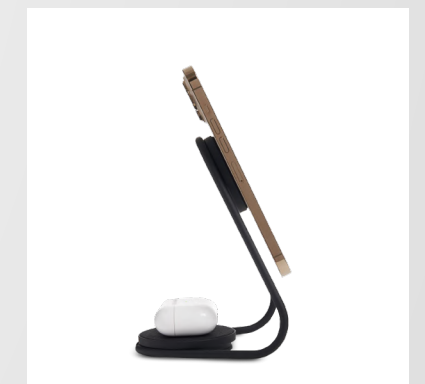

\$110.00

Courant MAG 2: Essentials

- + The perfect accessory for an iPhone and AirPods user
- + Magnetically snap-on your iPhone 12/13/14 on the charging stand and place your wireless charging AirPods on the base
- + This unique, sleek design, inspired by home decor, works best on your desk or bedside
- + MagSafe Compatible
- + Dual Wireless Charging Ability (Charge 2 Devices)
- + 7.5W Output (Top), 5W Output (Bottom)
- + USB C Input

MOQ: 06

\$178.23

Mophie Snap & Multi-Device Travel Charger

The mophie® Snap + Multi-device Travel Charger has built-in magnets that are MagSafe compatible, so your devices could snap into the ideal position for wireless charging on contact. It delivers up to 7.5W to iOS devices and up to 15W to Android devices. The designated AirPods charging spot could deliver up to 5W of power to your AirPods or wireless earbuds with wireless charging capability. You can even charge a third and fourth device with up to 10W using the additional USB-C and USB-A ports. The included snap adapter can easily attach an Qi-enabled smartphones. 30W USB-C wall charger and USB-C to USB-C cable included. All are wrapped up in one foldable travel case.