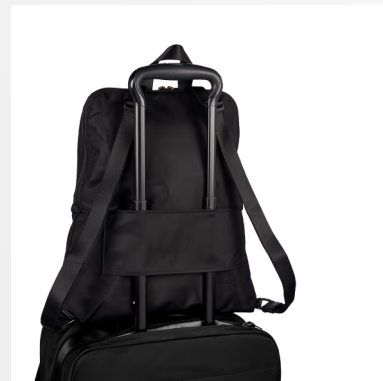

- + Capacity: 520 ML
- + Power: 120W
- + Blade cover included
- + Self-cleaning

MOQ: 01 >

\$59.95

BRAND+AI

Super Heavy Canvas Sierra Duffle Bag

Our Sierra duffle offers a large interior, plenty of room for weekends away, with interior pockets to help you stay organized. Its stylish profile features leather trim and a wide shoulder strap. But we think the best feature is the separate zippered compartment on the bottom, to hold shoes, your toiletries, or even the dirty clothes you've worn on your trip. It's a beautiful bag with an impressive amount of functionality. Complies with Prop 65. 15" H x 18" W x 10" D

MOQ: 25 >

\$119.35

TUMI Corporate Collection Just in Case Backpack

- + Double-zip entry to main compartment
- + Zip front pocket
- + Top grab handle
- + Adjustable backpack straps
- + Add-a-Bag sleeve

MOQ: 01

\$110.00

Courant MAG 2: Essentials

- + The perfect accessory for an iPhone and AirPods user
- + Magnetically snap-on your iPhone 12/13/14 on the charging stand and place your wireless charging AirPods on the base
- + This unique, sleek design, inspired by home decor, works best on your desk or bedside
- + MagSafe Compatible
- + Dual Wireless Charging Ability (Charge 2 Devices)
- + 7.5W Output (Top), 5W Output (Bottom)
- + USB C Input