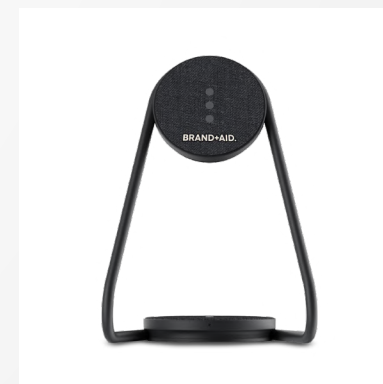

- + Capacity: 520 ML
- + Power: 120W
- + Blade cover included
- + Self-cleaning

MOQ: 01 >

\$59.95

BRAND+AI

Super Heavy Canvas Sierra Duffle Bag

Our Sierra duffle offers a large interior, plenty of room for weekends away, with interior pockets to help you stay organized. Its stylish profile features leather trim and a wide shoulder strap. But we think the best feature is the separate zippered compartment on the bottom, to hold shoes, your toiletries, or even the dirty clothes you've worn on your trip. It's a beautiful bag with an impressive amount of functionality. Complies with Prop 65. 15" H x 18" W x 10" D

\$110.00

Courant MAG 2: Essentials

- + The perfect accessory for an iPhone and AirPods user
- + Magnetically snap-on your iPhone 12/13/14 on the charging stand and place your wireless charging AirPods on the base
- + This unique, sleek design, inspired by home decor, works best on your desk or bedside
- + MagSafe Compatible
- + Dual Wireless Charging Ability (Charge 2 Devices)
- + 7.5W Output (Top), 5W Output (Bottom)
- + USB C Input

MOQ: 06

\$178.23

Mophie Snap & Multi-Device Travel Charger

The mophie® Snap + Multi-device Travel Charger has built-in magnets that are MagSafe compatible, so your devices could snap into the ideal position for wireless charging on contact. It delivers up to 7.5W to iOS devices and up to 15W to Android devices. The designated AirPods charging spot could deliver up to 5W of power to your AirPods or wireless earbuds with wireless charging capability. You can even charge a third and fourth device with up to 10W using the additional USB-C and USB-A ports. The included snap adapter can easily attach an Qi-enabled smartphones. 30W USB-C wall charger and USB-C to USB-C cable included. All are wrapped up in one foldable travel case.