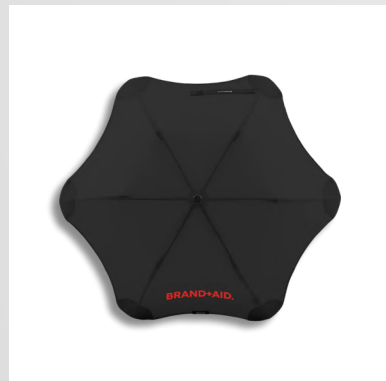

MOQ: 01

$89.00