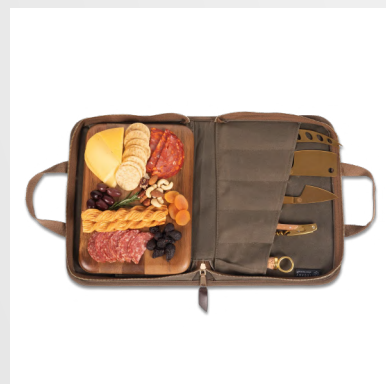

Monterey Travel Cheese Knife Set

Life on the road is tough, but you can make it easier with the Monterey Travel Cheese Knife Set.

- + Waxed Canvas case with cotton webbing handles
- + Large front pocket and satin brass-toned zipper
- + Inside pockets on one side contain solid satin brass-toned cheese and wine tools; cheese cleaver, forked cheese knife, parmesan knife, Waiter-style corkscrew with wood handle, and bottle stopper
- + Other side has an angled pocket with an Acacia serving board

MOQ: 24

$97.86