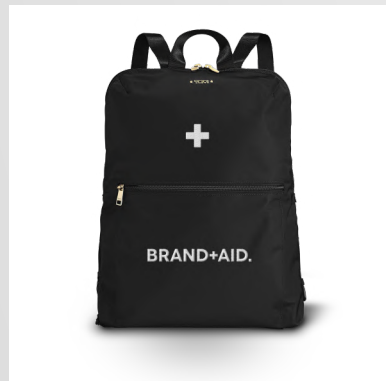

- + Capacity: 520 ML
- + Power: 120W
- + Blade cover included
- + Self-cleaning

MOQ: 01 >

\$59.95

BRAND+AI

Super Heavy Canvas Sierra Duffle Bag

Our Sierra duffle offers a large interior, plenty of room for weekends away, with interior pockets to help you stay organized. Its stylish profile features leather trim and a wide shoulder strap. But we think the best feature is the separate zippered compartment on the bottom, to hold shoes, your toiletries, or even the dirty clothes you've worn on your trip. It's a beautiful bag with an impressive amount of functionality. Complies with Prop 65. 15" H x 18" W x 10" D

MOQ: 25 >

\$119.35

TUMI Corporate Collection Just in Case Backpack

- + Double-zip entry to main compartment
- + Zip front pocket
- + Top grab handle
- + Adjustable backpack straps
- + Add-a-Bag sleeve

MOQ: 01

\$110.00

Courant MAG 2: Essentials

- + The perfect accessory for an iPhone and AirPods user
- + Magnetically snap-on your iPhone 12/13/14 on the charging stand and place your wireless charging AirPods on the base
- + This unique, sleek design, inspired by home decor, works best on your desk or bedside
- + MagSafe Compatible
- + Dual Wireless Charging Ability (Charge 2 Devices)
- + 7.5W Output (Top), 5W Output (Bottom)
- + USB C Input