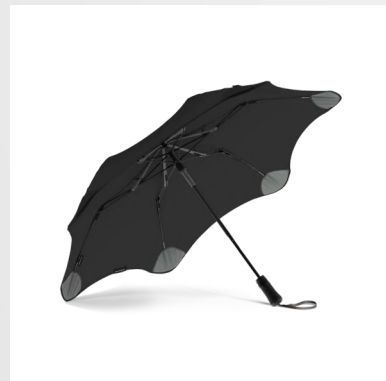

MOQ: 01

$89.00