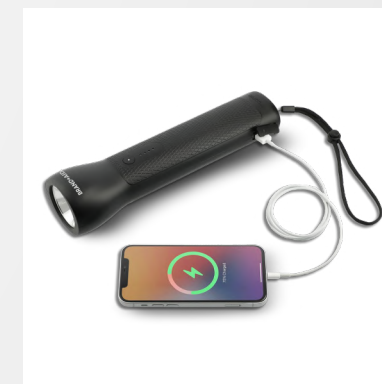

Mophie Powerstation Go Rugged Flashlight

The mophie® Powerstation Go Rugged Flashlight has a 9,900 mAh/36.6Wh rechargeable lithium battery and doubles as a power bank with one USB-A output. In addition to its ultra-bright, 450-lumen LED bulb and LED work light, this flashlight features SOS mode and a high-visibility red light for emergencies. It even includes jumper cables that can jump start a full-sized truck and 12V vehicle batteries in seconds. It also includes a UL-listed AC wall plug, carrying pouch and USB-A-to-Type-C cable. Packaged in a premium gift box.

MOQ: 05 >

$113.36