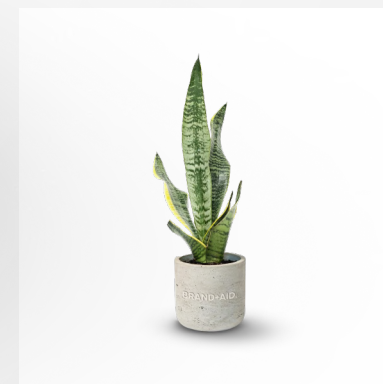

The Wilson Succulent

Looking to send a gift with a big statement? That is just what our line of Large Wilson Pots will do! Carrying a larger plant option, this gift will be hard to ignore while fitting in very well on any desk. This is the desk accessory that will spark compliments and add a gorgeous splash of life to the desk and the office overall.

Laser engraving technology which creates a clean, highly detailed finish. We offer an engraving area of 3" x 3". We can do multiple designs on one pot using the reverse side and we can also provide full wrap designs.

MOQ: 25 >

$51.20