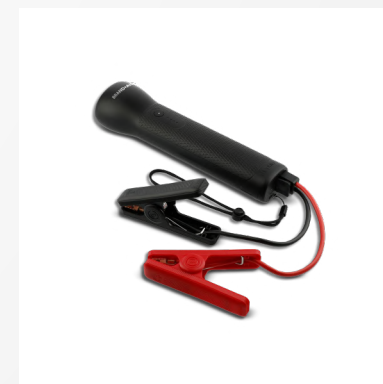

Mophie Powerstation Go Rugged Flashlight

The mophie® Powerstation Go Rugged Flashlight has a 9,900 mAh/36.6Wh rechargeable lithium battery and doubles as a power bank with one USB-A output. In addition to its ultra-bright, 450-lumen LED bulb and LED work light, this flashlight features SOS mode and a high-visibility red light for emergencies. It even includes jumper cables that can jump start a full-sized truck and 12V vehicle batteries in seconds. It also includes a UL-listed AC wall plug, carrying pouch and USB-A-to-Type-C cable. Packaged in a premium gift box.

MOQ: 05 >

$113.36