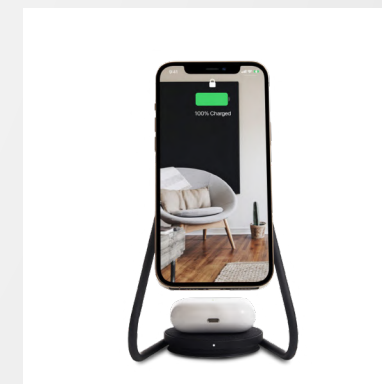

\$110.00

Courant MAG 2: Essentials

- + The perfect accessory for an iPhone and AirPods user
- + Magnetically snap-on your iPhone 12/13/14 on the charging stand and place your wireless charging AirPods on the base
- + This unique, sleek design, inspired by home decor, works best on your desk or bedside
- + MagSafe Compatible
- + Dual Wireless Charging Ability (Charge 2 Devices)
- + 7.5W Output (Top), 5W Output (Bottom)
- + USB C Input

MOQ: 06

\$178.23

Mophie Snap & Multi-Device Travel Charger

The mophie® Snap + Multi-device Travel Charger has built-in magnets that are MagSafe compatible, so your devices could snap into the ideal position for wireless charging on contact. It delivers up to 7.5W to iOS devices and up to 15W to Android devices. The designated AirPods charging spot could deliver up to 5W of power to your AirPods or wireless earbuds with wireless charging capability. You can even charge a third and fourth device with up to 10W using the additional USB-C and USB-A ports. The included snap adapter can easily attach an Qi-enabled smartphones. 30W USB-C wall charger and USB-C to USB-C cable included. All are wrapped up in one foldable travel case.