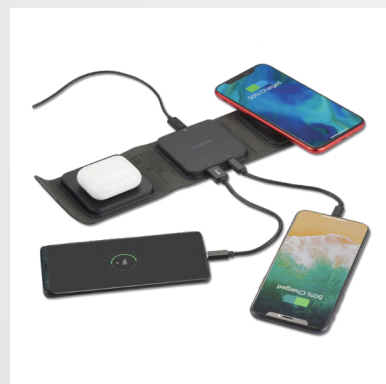

Mophie Snap & Multi-Device Travel Charger

The mophie® Snap + Multi-device Travel Charger has built-in magnets that are MagSafe compatible, so your devices could snap into the ideal position for wireless charging on contact. It delivers up to 7.5W to iOS devices and up to 15W to Android devices. The designated AirPods charging spot could deliver up to 5W of power to your AirPods or wireless earbuds with wireless charging capability. You can even charge a third and fourth device with up to 10W using the additional USB-C and USB-A ports. The included snap adapter can easily attach an Qi-enabled smartphones. 30W USB-C wall charger and USB-C to USB-C cable included. All are wrapped up in one foldable travel case.

MOQ: 04 >

$159.97