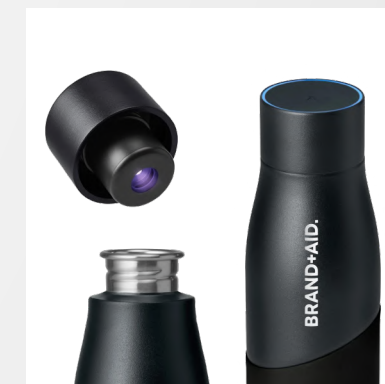

BRAND+aid.

933 S Edison St Suite 100,
Salt Lake City,
UT 84111

323.800.2241
happy@brandaiding.com
www.brandaiding.com

SALES DECK:

CORPORATE GIFTS

Blunt Metro

Compact, convenient and collapsible, the BLUNT Metro is perfect for the urban dweller, busy people in busy places. The Metro features an auto-open canopy to easily open with the push of a button and collapses back down to slide neatly into the carry sleeve. It's also built with a 360° spinning canopy to avoid damaging the core mechanism when knocked on an accident. At 15 inches in length, you can whip your BLUNT out of your handbag or briefcase whenever the weather acts up. Comes with a matching colored sleeve.

MOQ: 01 >

\$89.00

Insulated Flask + Speaker

Built from durable stainless steel with double-walled insulation, and a fully-integrated, weatherproof, Speaqua premium Bluetooth speaker, the Insulated Flask is a practical tool that makes the moments in between adventure memorable. Engineered to address common issues of traditional flasks, the VSSL Insulated Flask keeps your drink exactly the temperature it's supposed to be, features a removable drinking cap for easy filling and cleaning, a locking carabiner top for secure carry, and is built tough thanks to 304 stainless steel.

MOQ: 01 >

\$150.00

Solo Stove: MESA

Bring warmth to the table. Mesa is the tabletop fire pit made to elevate your space's aesthetic. With Dual Fuel capability and Signature 360° Airflow, anyone can easily ignite and enjoy a smokeless fire.