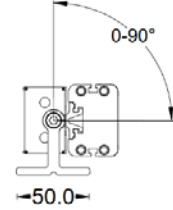

# Product Specification

Units: mm

W-LP12-9-AWXO-XX

W-LP24-18-AWXO-XX

W-LP36-27-AWXO-XX

W-LP48-36-AWXO-XX

# Mounting Accessories

Units: mm

ITEM: W-LP-Mount-81

**DESCRIPTION:** Adjustable mounting option for applications that require angle adjustments. It can rotate up to 180 degree.

ITEM: W-LP-Mount-100

**DESCRIPTION:** Adjustable mounting option for applications that require angle adjustments. It can rotate up to 180 degree.