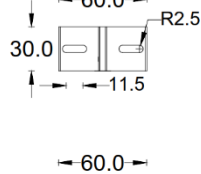

# Product Specification

Units: mm

W-LP12-9-AWXO-XX

W-LP24-18-AWXO-XX

W-LP36-27-AWXO-XX

W-LP48-36-AWXO-XX

# Mounting Accessories

Units: mm

ITEM: W-LP-Mount-81

**DESCRIPTION:** Adjustable mounting option for applications that require angle adjustments. It can rotate up to 180 degree.

ITEM: W-LP-Mount-100

**DESCRIPTION:** Adjustable mounting option for applications that require angle adjustments. It can rotate up to 180 degree.