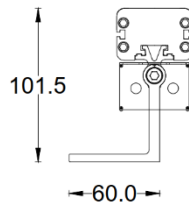

# Product Specification

Units: mm

W-LP12-9-AWXO-XX

W-LP24-18-AWXO-XX

W-LP36-27-AWXO-XX

W-LP48-36-AWXO-XX

# Mounting Accessories

Units: mm

ITEM: W-LP-Mount-81

**DESCRIPTION:** Adjustable mounting option for applications that require angle adjustments. It can rotate up to 180 degree.

ITEM: W-LP-Mount-100

**DESCRIPTION:** Adjustable mounting option for applications that require angle adjustments. It can rotate up to 180 degree.

ITEM: W-LP-Mount-Lbracket

**DESCRIPTION:** L-shape adjustable mounting option for applications that require angle adjustments. It can rotate up to 180 degree.