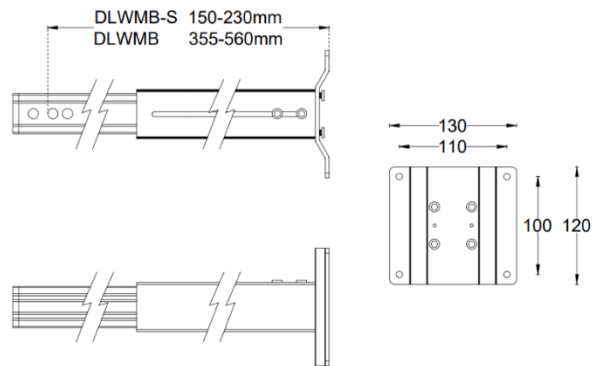

# Mounting Accessories

Units: mm

ITEM: W-LP-Mount-81

**DESCRIPTION:** Adjustable mounting option for applications that require angle adjustments. It can rotate up to 180 degree.

ITEM: W-LP-Mount-100

**DESCRIPTION:** Adjustable mounting option for applications that require angle adjustments. It can rotate up to 180 degree.

ITEM: W-LP-Mount-Lbracket

**DESCRIPTION:** L-shape adjustable mounting option for applications that require angle adjustments. It can rotate up to 180 degree.

# Mounting Accessories

Units: mm

**ITEM:** W-LP-Antiglare  
Asymmetric anti-glare louver that coordinates to length of the wall washer.

**ITEM:** W-LP-Mount-Stake

**DESCRIPTION:** Adjustable mounting option for landscape lighting application

**ITEM:** W-LP-Mount-ExtendedS  
**ITEM:** W-LP-Mount-Extended

Wall mount option for application that requires wall mounting with length 150mm – 230mm  
Wall mount option for application that requires wall mounting with length 355mm – 560mm