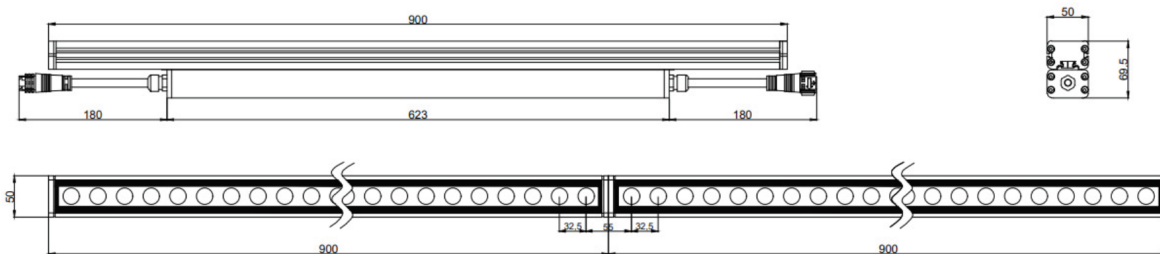

# Product Specification

Units: mm

W-LP12-9-AWXO-XX

W-LP24-18-AWXO-XX

W-LP36-27-AWXO-XX

W-LP48-36-AWXO-XX

# Mounting Accessories

Units: mm

ITEM: W-LP-Mount-81

**DESCRIPTION:** Adjustable mounting option for applications that require angle adjustments. It can rotate up to 180 degree.

ITEM: W-LP-Mount-100

**DESCRIPTION:** Adjustable mounting option for applications that require angle adjustments. It can rotate up to 180 degree.

ITEM: W-LP-Mount-Lbracket

**DESCRIPTION:** L-shape adjustable mounting option for applications that require angle adjustments. It can rotate up to 180 degree.