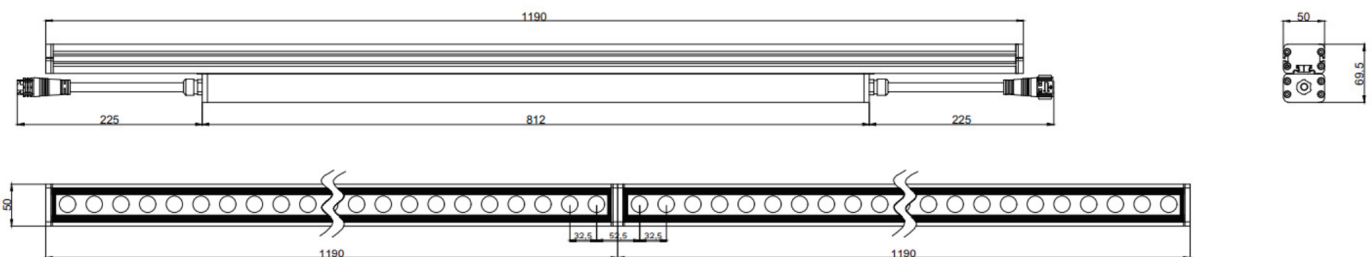

# Product Specification

Units: mm

W-LP12-9-AWXO-XX

W-LP24-18-AWXO-XX

W-LP36-27-AWXO-XX

W-LP48-36-AWXO-XX

# Mounting Accessories

Units: mm

ITEM: W-LP-Mount-81

**DESCRIPTION:** Adjustable mounting option for applications that require angle adjustments. It can rotate up to 180 degree.

ITEM: W-LP-Mount-100

**DESCRIPTION:** Adjustable mounting option for applications that require angle adjustments. It can rotate up to 180 degree.

ITEM: W-LP-Mount-Lbracket

**DESCRIPTION:** L-shape adjustable mounting option for applications that require angle adjustments. It can rotate up to 180 degree.