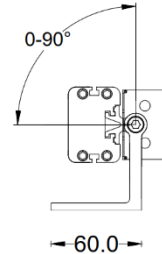

# Product Specification

Units: mm

W-LP12-9-AWXO-XX

W-LP24-18-AWXO-XX

W-LP36-27-AWXO-XX

W-LP48-36-AWXO-XX

# Mounting Accessories

Units: mm

ITEM: W-LP-Mount-81

**DESCRIPTION:** Adjustable mounting option for applications that require angle adjustments. It can rotate up to 180 degree.

ITEM: W-LP-Mount-100

**DESCRIPTION:** Adjustable mounting option for applications that require angle adjustments. It can rotate up to 180 degree.

ITEM: W-LP-Mount-Lbracket

**DESCRIPTION:** L-shape adjustable mounting option for applications that require angle adjustments. It can rotate up to 180 degree.