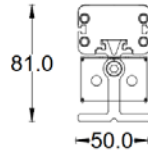

# Product Specification

Units: mm

W-LP12-9-AWXO-XX

W-LP24-18-AWXO-XX

W-LP36-27-AWXO-XX

W-LP48-36-AWXO-XX

# Mounting Accessories

Units: mm

ITEM: W-LP-Mount-81

**DESCRIPTION:** Adjustable mounting option for applications that require angle adjustments. It can rotate up to 180 degree.

ITEM: W-LP-Mount-100

**DESCRIPTION:** Adjustable mounting option for applications that require angle adjustments. It can rotate up to 180 degree.

ITEM: W-LP-Mount-Lbracket

**DESCRIPTION:** L-shape adjustable mounting option for applications that require angle adjustments. It can rotate up to 180 degree.