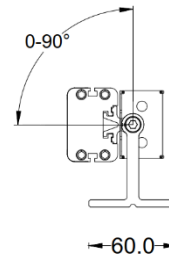

# Product Specification

Units: mm

W-LP12-9-AWXO-XX

W-LP24-18-AWXO-XX

W-LP36-27-AWXO-XX

W-LP48-36-AWXO-XX

# Mounting Accessories

Units: mm

ITEM: W-LP-Mount-81

**DESCRIPTION:** Adjustable mounting option for applications that require angle adjustments. It can rotate up to 180 degree.

ITEM: W-LP-Mount-100

**DESCRIPTION:** Adjustable mounting option for applications that require angle adjustments. It can rotate up to 180 degree.