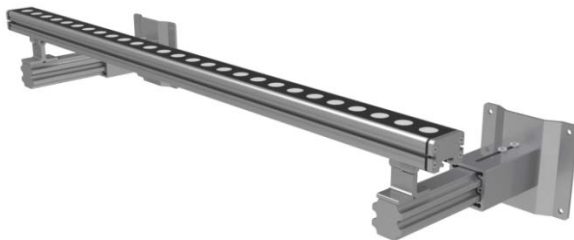

# Mounting Accessories

Units: mm

ITEM: W-LP-Mount-81

**DESCRIPTION:** Adjustable mounting option for applications that require angle adjustments. It can rotate up to 180 degree.

ITEM: W-LP-Mount-100

**DESCRIPTION:** Adjustable mounting option for applications that require angle adjustments. It can rotate up to 180 degree.

ITEM: W-LP-Mount-Lbracket

**DESCRIPTION:** L-shape adjustable mounting option for applications that require angle adjustments. It can rotate up to 180 degree.

# Mounting Accessories

Units: mm

**ITEM:** W-LP-Antiglare  
Asymmetric anti-glare louver that coordinates to length of the wall washer.

**ITEM:** W-LP-Mount-Stake

**DESCRIPTION:** Adjustable mounting option for landscape lighting application