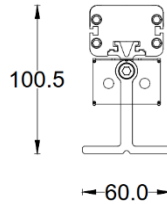

# Product Specification

Units: mm

W-LP12-9-AWXO-XX

W-LP24-18-AWXO-XX

W-LP36-27-AWXO-XX

W-LP48-36-AWXO-XX

# Mounting Accessories

Units: mm

ITEM: W-LP-Mount-81

**DESCRIPTION:** Adjustable mounting option for applications that require angle adjustments. It can rotate up to 180 degree.

ITEM: W-LP-Mount-100

**DESCRIPTION:** Adjustable mounting option for applications that require angle adjustments. It can rotate up to 180 degree.

ITEM: W-LP-Mount-Lbracket

**DESCRIPTION:** L-shape adjustable mounting option for applications that require angle adjustments. It can rotate up to 180 degree.