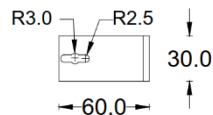

# Mounting Accessories

Units: mm

ITEM: W-LP-Mount-81

**DESCRIPTION:** Adjustable mounting option for applications that require angle adjustments. It can rotate up to 180 degree.

ITEM: W-LP-Mount-100

**DESCRIPTION:** Adjustable mounting option for applications that require angle adjustments. It can rotate up to 180 degree.

ITEM: W-LP-Mount-Lbracket

**DESCRIPTION:** L-shape adjustable mounting option for applications that require angle adjustments. It can rotate up to 180 degree.