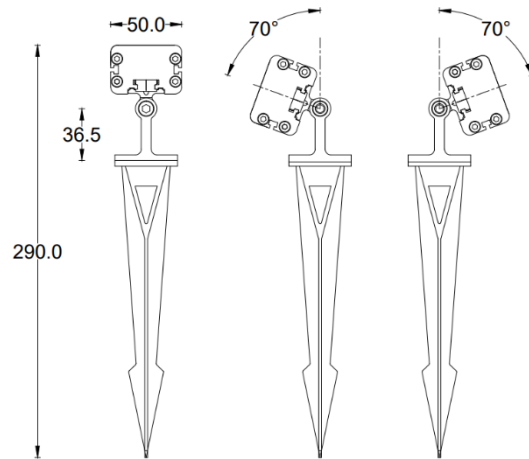

# Product Specification

Units: mm

W-LP12-9-AWXO-XX

W-LP24-18-AWXO-XX

W-LP36-27-AWXO-XX

W-LP48-36-AWXO-XX

# Mounting Accessories

Units: mm

ITEM: W-LP-Mount-81

**DESCRIPTION:** Adjustable mounting option for applications that require angle adjustments. It can rotate up to 180 degree.

ITEM: W-LP-Mount-100

**DESCRIPTION:** Adjustable mounting option for applications that require angle adjustments. It can rotate up to 180 degree.

ITEM: W-LP-Mount-Lbracket

**DESCRIPTION:** L-shape adjustable mounting option for applications that require angle adjustments. It can rotate up to 180 degree.

# Mounting Accessories

Units: mm

**ITEM:** W-LP-Antiglare  
Asymmetric anti-glare louver that coordinates to length of the wall washer.

**ITEM:** W-LP-Mount-Stake

**DESCRIPTION:** Adjustable mounting option for landscape lighting application