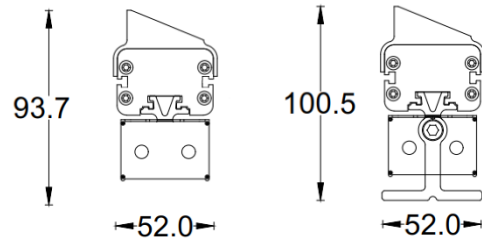

# Product Specification

Units: mm

W-LP12-9-AWXO-XX

W-LP24-18-AWXO-XX

W-LP36-27-AWXO-XX

W-LP48-36-AWXO-XX

# Mounting Accessories

Units: mm

ITEM: W-LP-Mount-81

**DESCRIPTION:** Adjustable mounting option for applications that require angle adjustments. It can rotate up to 180 degree.

ITEM: W-LP-Mount-100

**DESCRIPTION:** Adjustable mounting option for applications that require angle adjustments. It can rotate up to 180 degree.

ITEM: W-LP-Mount-Lbracket

**DESCRIPTION:** L-shape adjustable mounting option for applications that require angle adjustments. It can rotate up to 180 degree.

# Mounting Accessories

Units: mm

**ITEM:** W-LP-Antiglare  
Asymmetric anti-glare louver that coordinates to length of the wall washer.

**ITEM:** W-LP-Mount-Stake

**DESCRIPTION:** Adjustable mounting option for landscape lighting application