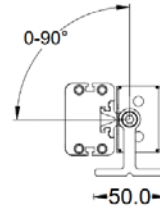

# Product Specification

Units: mm

W-LP12-9-AWXO-XX

W-LP24-18-AWXO-XX

W-LP36-27-AWXO-XX

W-LP48-36-AWXO-XX

# Mounting Accessories

Units: mm

ITEM: W-LP-Mount-81

**DESCRIPTION:** Adjustable mounting option for applications that require angle adjustments. It can rotate up to 180 degree.

ITEM: W-LP-Mount-100

**DESCRIPTION:** Adjustable mounting option for applications that require angle adjustments. It can rotate up to 180 degree.