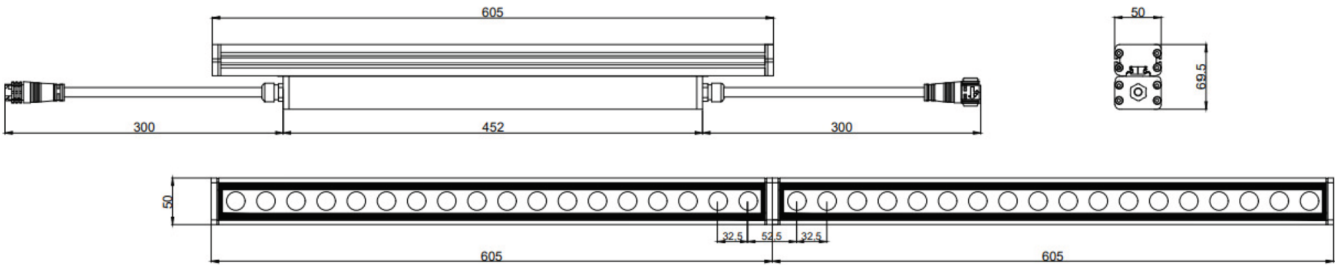

# Product Specification

Units: mm

W-LP12-9-AWXO-XX

W-LP24-18-AWXO-XX

W-LP36-27-AWXO-XX

W-LP48-36-AWXO-XX

# Mounting Accessories

Units: mm

ITEM: W-LP-Mount-81

**DESCRIPTION:** Adjustable mounting option for applications that require angle adjustments. It can rotate up to 180 degree.

ITEM: W-LP-Mount-100

**DESCRIPTION:** Adjustable mounting option for applications that require angle adjustments. It can rotate up to 180 degree.