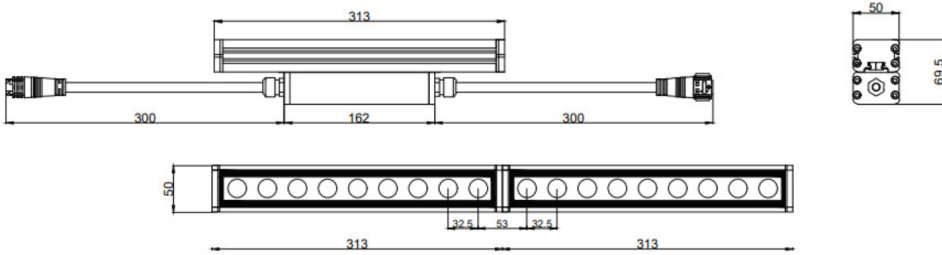

# Product Specification

Units: mm

W-LP12-9-AWXO-XX

W-LP24-18-AWXO-XX

W-LP36-27-AWXO-XX

W-LP48-36-AWXO-XX

# Mounting Accessories

Units: mm

ITEM: W-LP-Mount-81

**DESCRIPTION:** Adjustable mounting option for applications that require angle adjustments. It can rotate up to 180 degree.

ITEM: W-LP-Mount-100

**DESCRIPTION:** Adjustable mounting option for applications that require angle adjustments. It can rotate up to 180 degree.