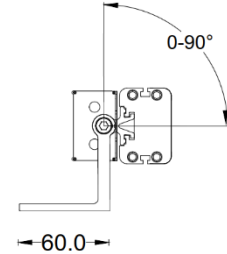

# Product Specification

Units: mm

W-LP12-9-AWXO-XX

W-LP24-18-AWXO-XX

W-LP36-27-AWXO-XX

W-LP48-36-AWXO-XX

# Mounting Accessories

Units: mm

ITEM: W-LP-Mount-81

**DESCRIPTION:** Adjustable mounting option for applications that require angle adjustments. It can rotate up to 180 degree.

ITEM: W-LP-Mount-100

**DESCRIPTION:** Adjustable mounting option for applications that require angle adjustments. It can rotate up to 180 degree.

ITEM: W-LP-Mount-Lbracket

**DESCRIPTION:** L-shape adjustable mounting option for applications that require angle adjustments. It can rotate up to 180 degree.