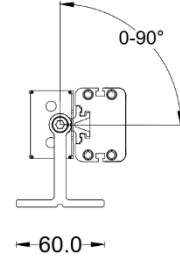

# Product Specification

Units: mm

W-LP12-9-AWXO-XX

W-LP24-18-AWXO-XX

W-LP36-27-AWXO-XX

W-LP48-36-AWXO-XX

# Mounting Accessories

Units: mm

ITEM: W-LP-Mount-81

**DESCRIPTION:** Adjustable mounting option for applications that require angle adjustments. It can rotate up to 180 degree.

ITEM: W-LP-Mount-100

**DESCRIPTION:** Adjustable mounting option for applications that require angle adjustments. It can rotate up to 180 degree.