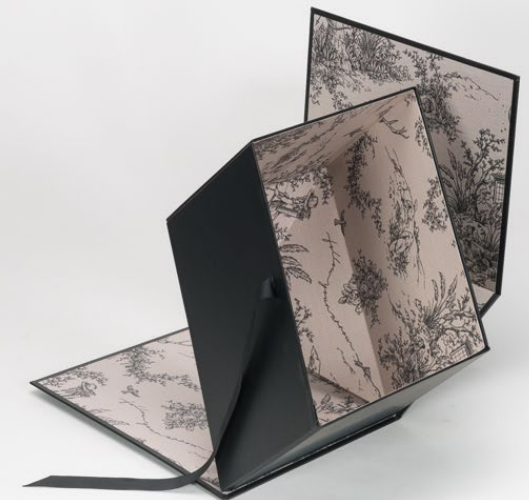

PACKAGING & TRIMS
PACKAGING & TRIMS
PACKAGING & TRIMS

PRESENTED BY:
BRAND+AID.

BOXES
BOXES
BOXES

01

BRAND+aid.

THE KAPE

Magnetic Foldable Box with handle

| L 27 x W 19 x H 7.6 cm

ETIQUETA NEGRA

Magnetic Foldable Box (Boots)
Magnetic Foldable Box (Big)
Magnetic Foldable Box (Shoes)

| L 35 x W 30 x H 12 cm
| L 43 X W 33 X H 5 CM
| L 31 X W 20 X H 12 CM

DUSTER BAGS
DUSTER BAGS
DUSTER BAGS