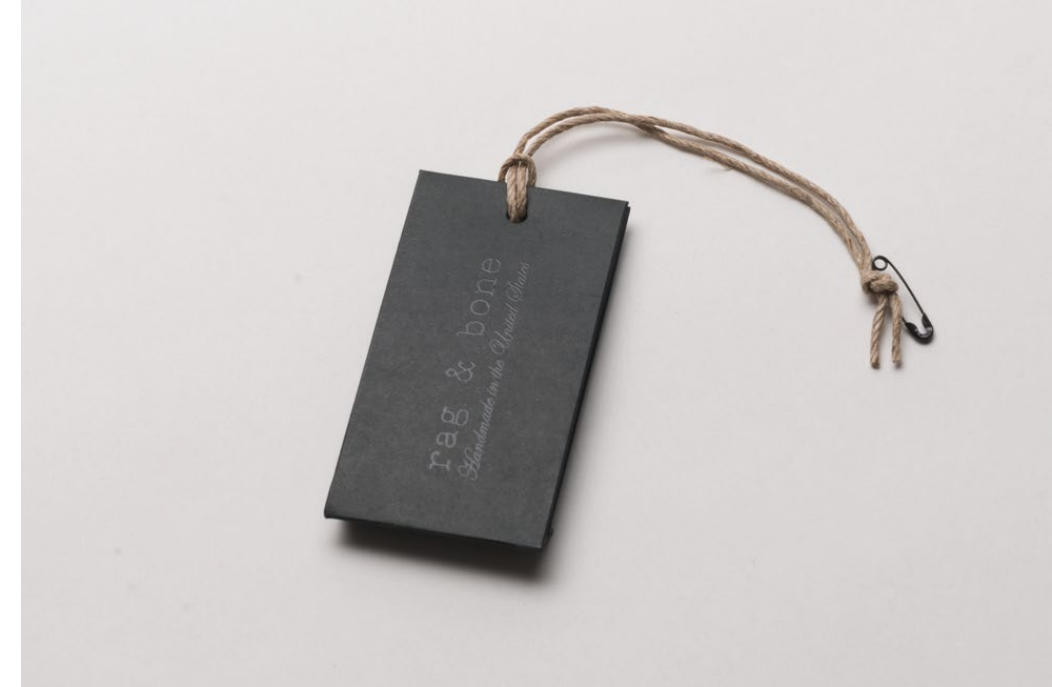

ETIQUETA NEGRA

Magnetic Foldable Box (Boots)
Magnetic Foldable Box (Big)
Magnetic Foldable Box (Shoes)

| L 35 x W 30 x H 12 cm
| L 43 X W 33 X H 5 CM
| L 31 X W 20 X H 12 CM

DUSTER BAGS
DUSTER BAGS
DUSTER BAGS

SHIPPER BAGS
SHIPPER BAGS
SHIPPER BAGS

CARDS, ENEVLOPES & HANGTAGS
CARDS, ENEVLOPES & HANGTAGS
CARDS, ENEVLOPES & HANGTAGS

SHOPPING BAGS
SHOPING BAGS
SHOPPING BAGS

METIER

Shopping Bag (Small)
Shopping Bag (Medium)

W 9" x H 10" x 2.5" Gusset
W 16" x H 16" x 5" Gusset

Handles: Die Cut
Handles: Die Cut

BRAND+aid.

TRADEMARK

Shopping Bag (Small)
Shopping Bag (Medium)
Shopping Bag (Jumbo)

W 352 x H 256 mm
W 440 x H 320 mm
W 620 x H 450 mm