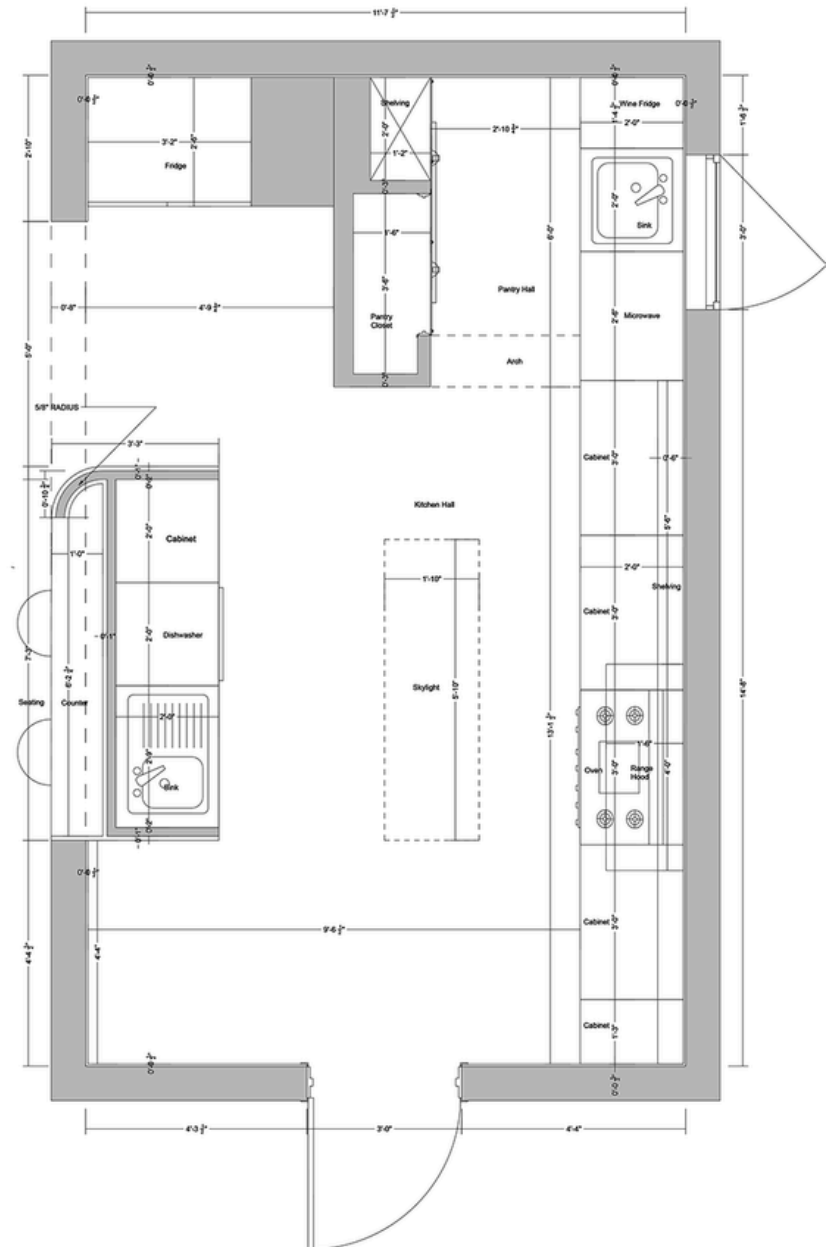

The project's design strategy centers on a modest 200 sq ft rear addition under the existing roofline and a new covered deck, all planned within zoning and setback regulations.

ADDITION

Axonometric diagrams illustrating the proposed building extension, showing how the new volume is added to the existing structure and its relationship to the site

PLANS

COLORED / SHADED LANDSCAPE PLAN

ARCHITECTURE PLAN

LIVING AREA STRATEGY

At the heart of the remodel is the vaulted hallway: a wide, skylit corridor that creates a dramatic axis through the home and sets the tone for the rear living space. A 13-foot ceiling defines the living area, establishing a bright, expansive space that contrasts with the more compressed entry sequence.

FRIDGE WALL ELEVATION

PANTRY WALL ELEVATION

WORKSTATION SECTION

KITCHEN PLAN

WORKSTATION ELEVATION

KITCHEN

MASTER BEDROOM SUITE

EXTERIOR DECK STRATEGY