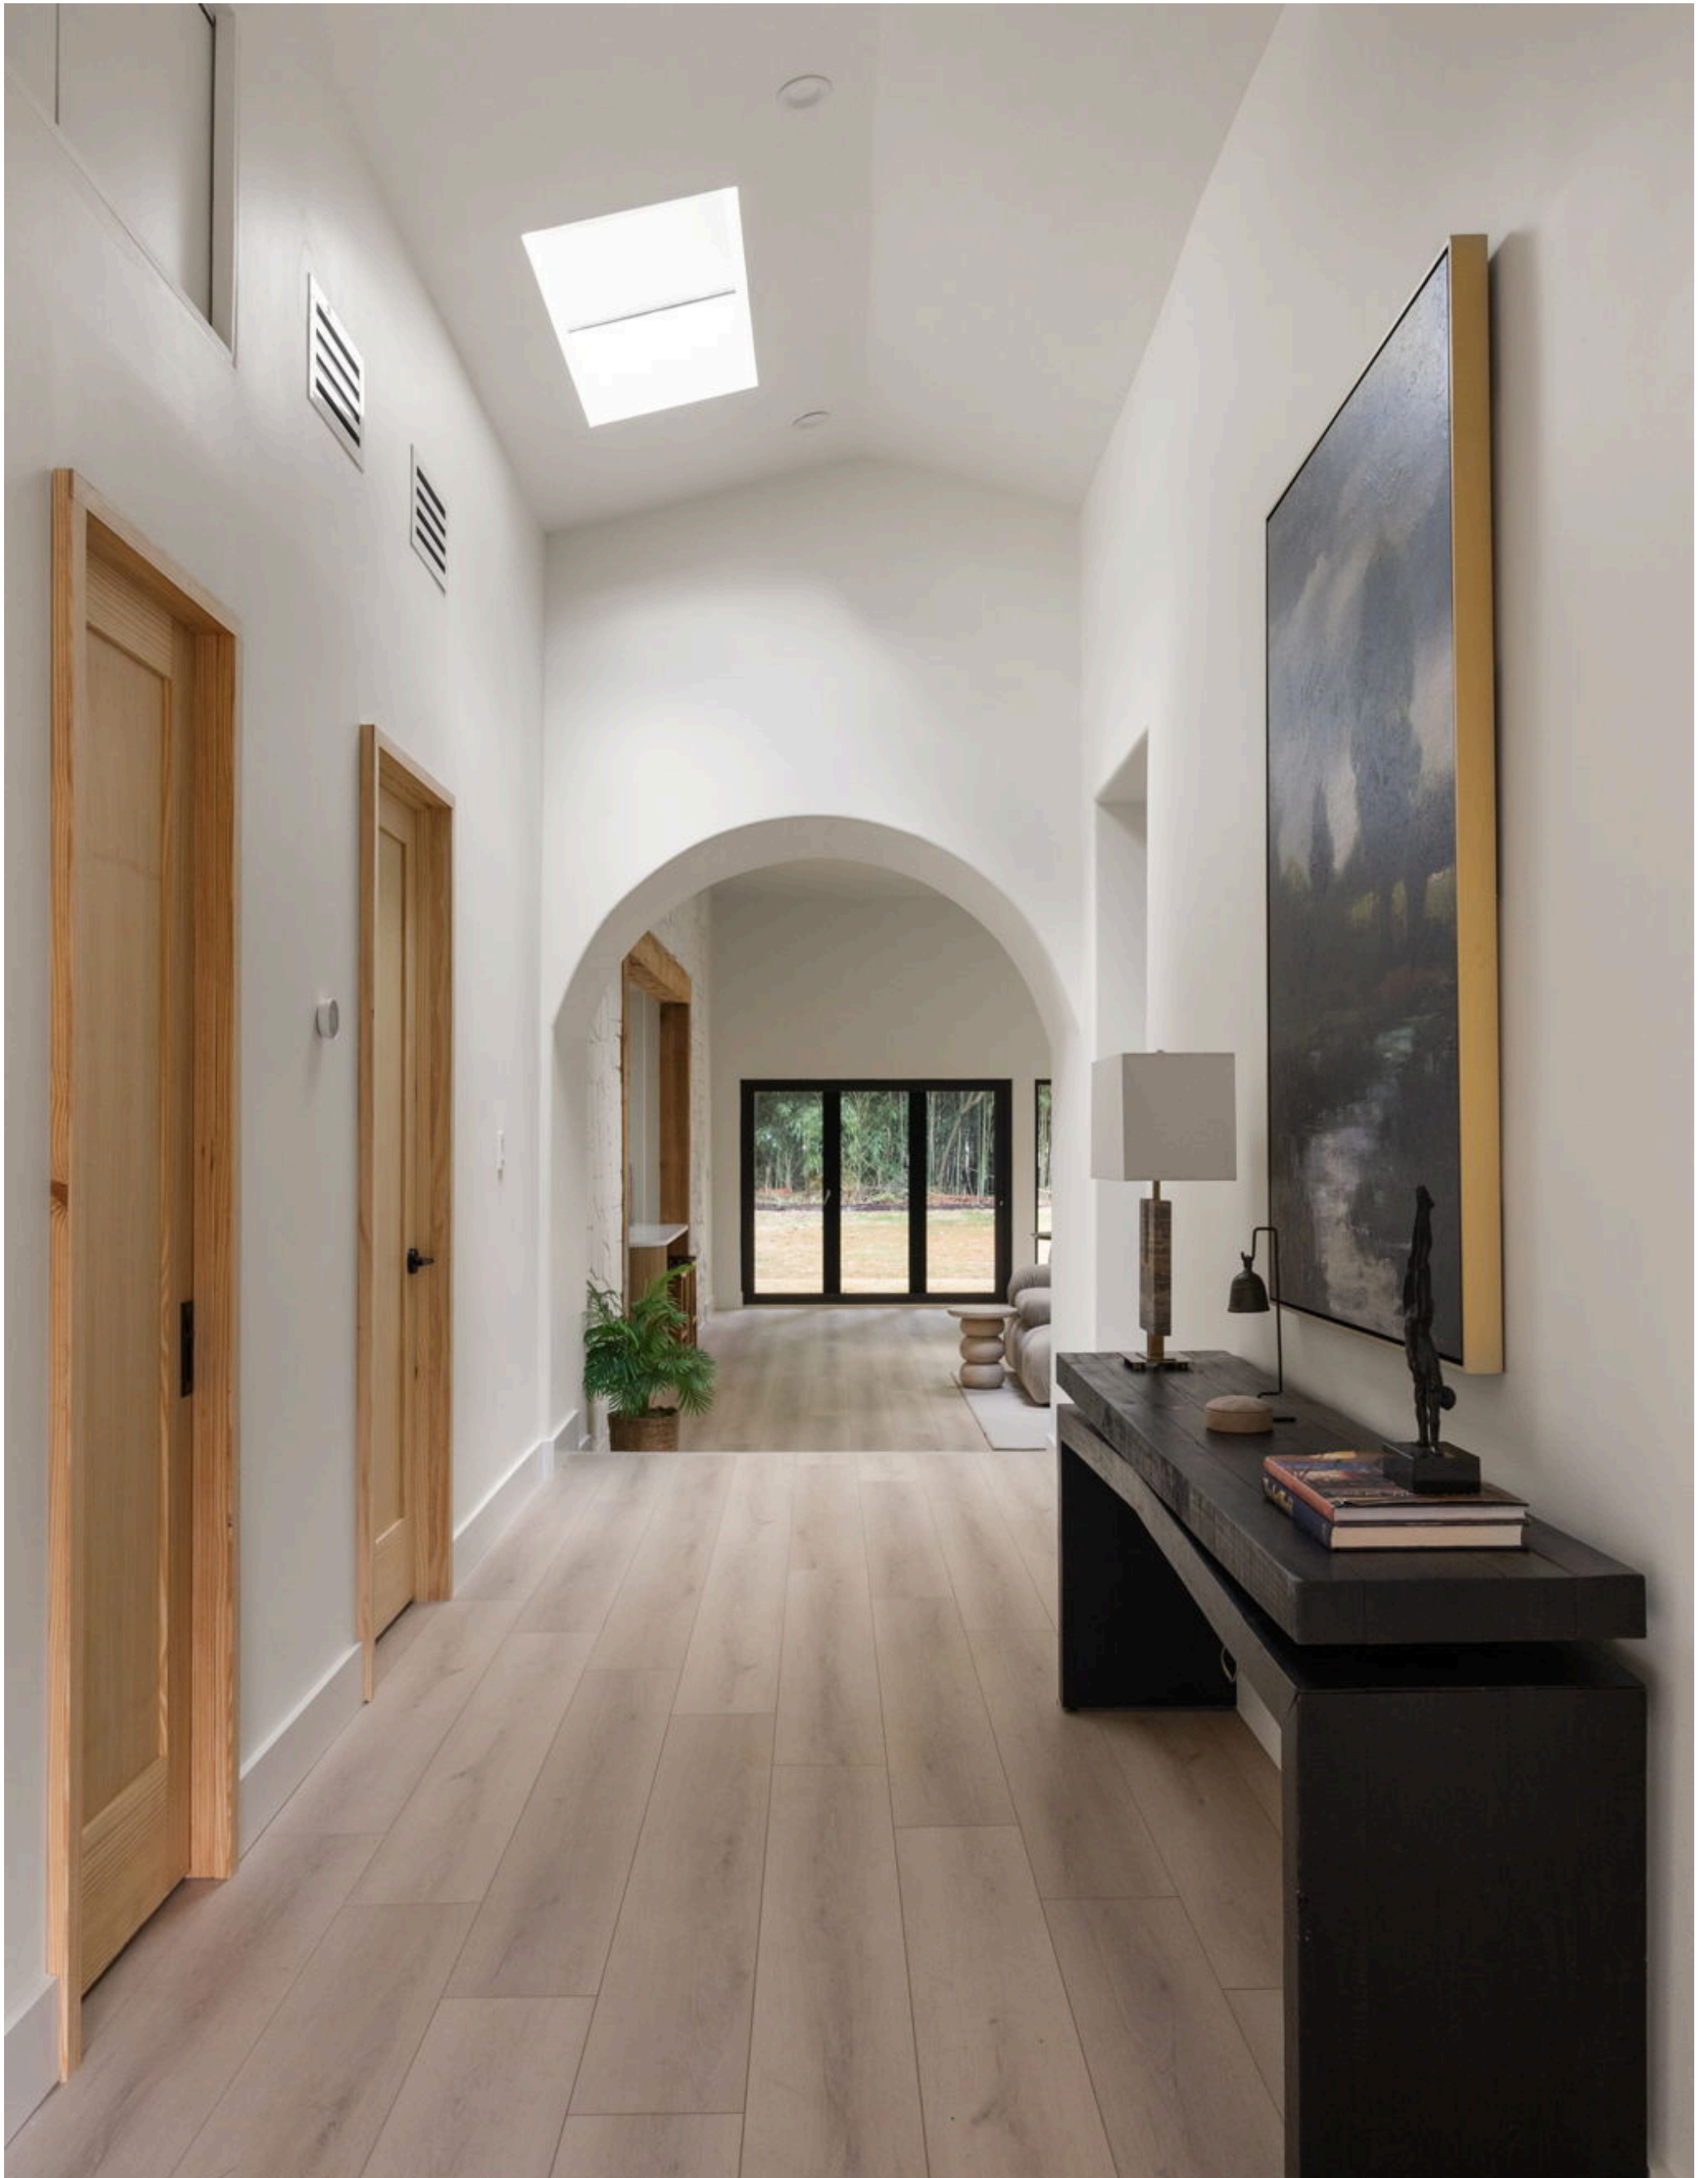

MCCLINDEN

PROJECT OVERVIEW

McLinden is a residential renovation that respects the mid-century roots of a 1960s stone-clad house while expanding and updating the structure for contemporary living.

ADDITION

The project's design strategy centers on a modest 200 sq ft rear addition under the existing roofline and a new covered deck, all planned within zoning and setback regulations.

ADDITION

Axonometric diagrams illustrating the proposed building extension, showing how the new volume is added to the existing structure and its relationship to the site

PLANS

COLORED / SHADED LANDSCAPE PLAN

ARCHITECTURE PLAN

LIVING AREA STRATEGY

At the heart of the remodel is the vaulted hallway: a wide, skylit corridor that creates a dramatic axis through the home and sets the tone for the rear living space. A 13-foot ceiling defines the living area, establishing a bright, expansive space that contrasts with the more compressed entry sequence.

KITCHEN DETAILS

The updated kitchen is fully open to the dining and living areas, enabling seamless social interaction. Carefully placed built-ins, recessed shelving, and window seats offer tactile and functional enhancements throughout. Material contrasts between preserved stone, warm wood cladding, and clean-lined finishes establish a layered but coherent interior language.