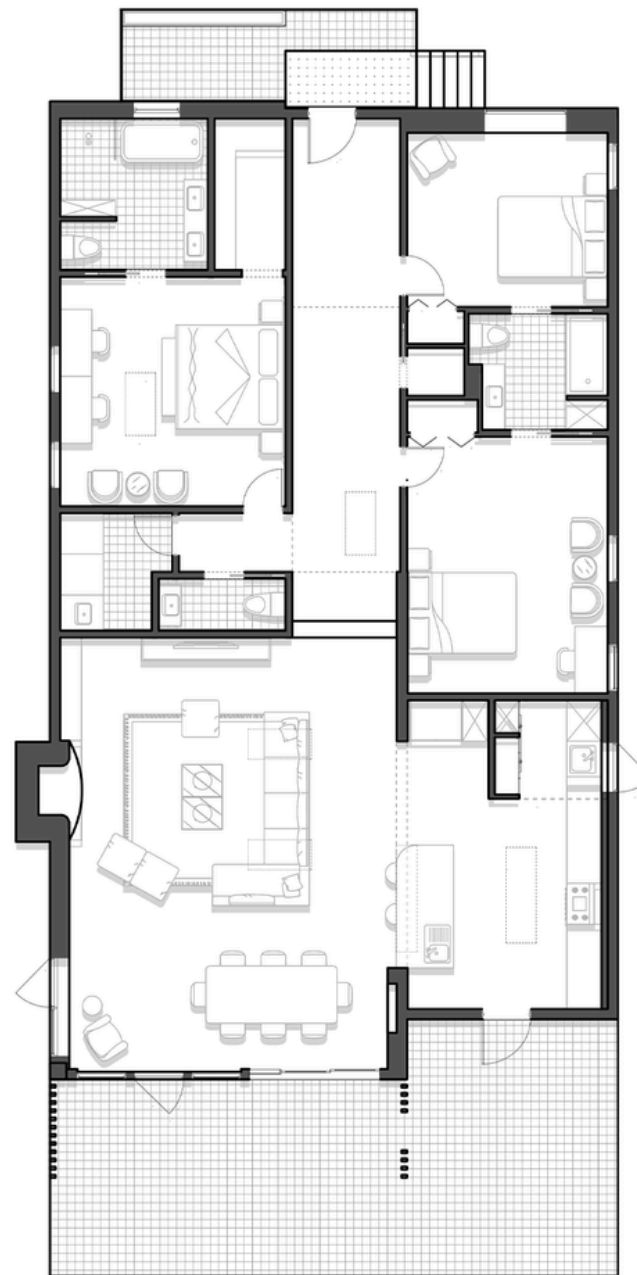

The project's design strategy centers on a modest 200 sq ft rear addition under the existing roofline and a new covered deck, all planned within zoning and setback regulations.

ADDITION

Axonometric diagrams illustrating the proposed building extension, showing how the new volume is added to the existing structure and its relationship to the site

PLANS

COLORED / SHADED LANDSCAPE PLAN

ARCHITECTURE PLAN

LIVING AREA STRATEGY

At the heart of the remodel is the vaulted hallway: a wide, skylit corridor that creates a dramatic axis through the home and sets the tone for the rear living space. A 13-foot ceiling defines the living area, establishing a bright, expansive space that contrasts with the more compressed entry sequence.

FRIDGE WALL ELEVATION

PANTRY WALL ELEVATION

WORKSTATION SECTION

KITCHEN PLAN

WORKSTATION ELEVATION

KITCHEN

MASTER BEDROOM SUITE

EXTERIOR DECK STRATEGY