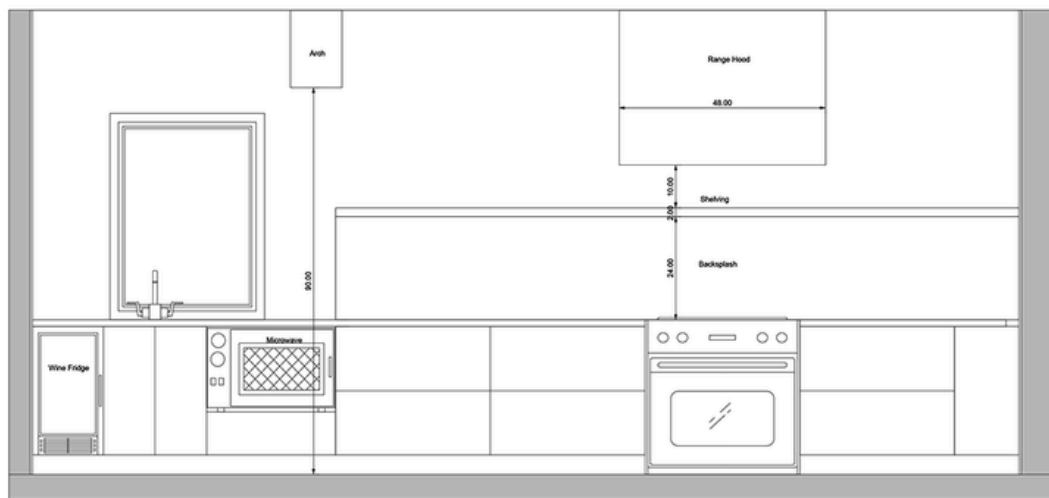

The project's design strategy centers on a modest 200 sq ft rear addition under the existing roofline and a new covered deck, all planned within zoning and setback regulations.

ADDITION

Axonometric diagrams illustrating the proposed building extension, showing how the new volume is added to the existing structure and its relationship to the site

PLANS

COLORED / SHADED LANDSCAPE PLAN

ARCHITECTURE PLAN

LIVING AREA STRATEGY

At the heart of the remodel is the vaulted hallway: a wide, skylit corridor that creates a dramatic axis through the home and sets the tone for the rear living space. A 13-foot ceiling defines the living area, establishing a bright, expansive space that contrasts with the more compressed entry sequence.

FRIDGE WALL ELEVATION

PANTRY WALL ELEVATION

WORKSTATION SECTION

KITCHEN PLAN

WORKSTATION ELEVATION

KITCHEN

MASTER BEDROOM SUITE

EXTERIOR DECK STRATEGY