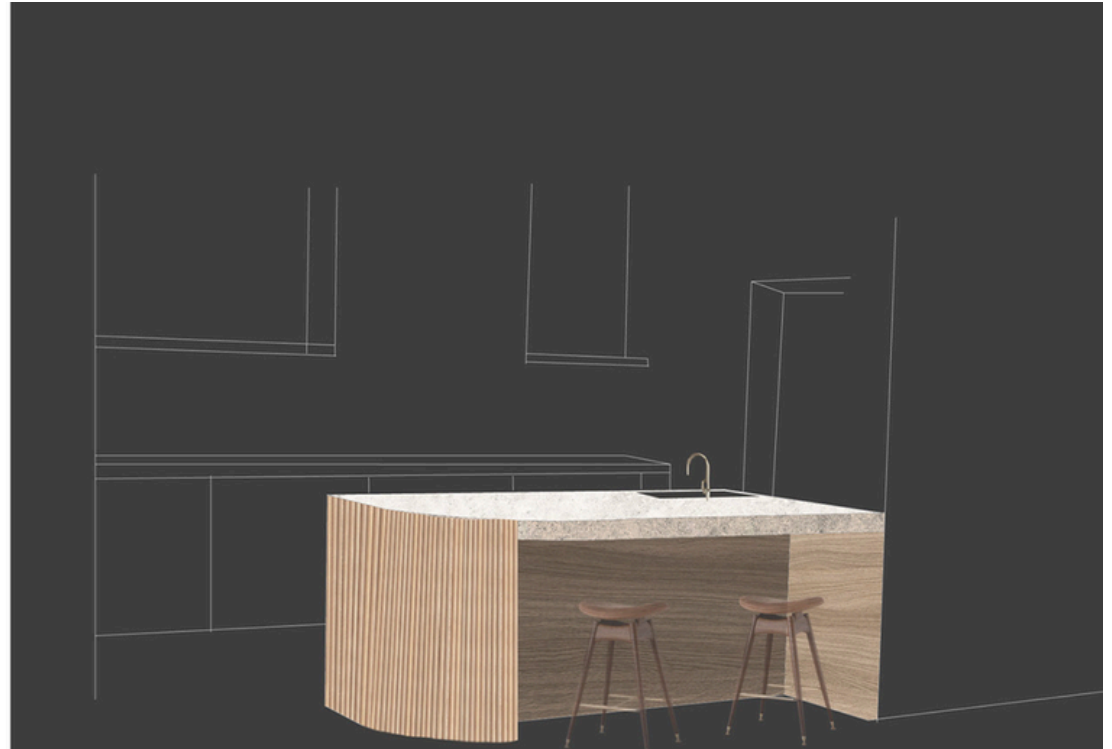

The project's design strategy centers on a modest 200 sq ft rear addition under the existing roofline and a new covered deck, all planned within zoning and setback regulations.

ADDITION

Axonometric diagrams illustrating the proposed building extension, showing how the new volume is added to the existing structure and its relationship to the site

PLANS

COLORED / SHADED LANDSCAPE PLAN

ARCHITECTURE PLAN

LIVING AREA STRATEGY

At the heart of the remodel is the vaulted hallway: a wide, skylit corridor that creates a dramatic axis through the home and sets the tone for the rear living space. A 13-foot ceiling defines the living area, establishing a bright, expansive space that contrasts with the more compressed entry sequence.

KITCHEN DETAILS

The updated kitchen is fully open to the dining and living areas, enabling seamless social interaction. Carefully placed built-ins, recessed shelving, and window seats offer tactile and functional enhancements throughout. Material contrasts between preserved stone, warm wood cladding, and clean-lined finishes establish a layered but coherent interior language.

FRIDGE WALL ELEVATION

PANTRY WALL ELEVATION

WORKSTATION SECTION

KITCHEN PLAN

WORKSTATION ELEVATION

KITCHEN

MASTER BEDROOM SUITE

EXTERIOR DECK STRATEGY