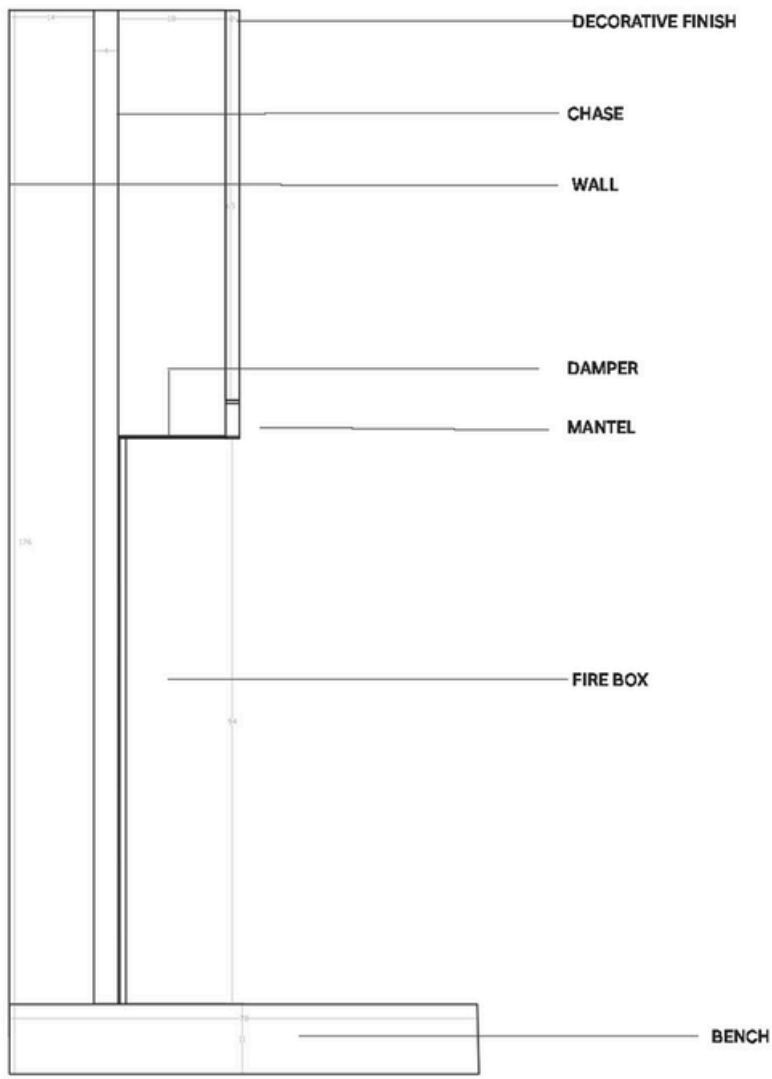

The project's design strategy centers on a modest 200 sq ft rear addition under the existing roofline and a new covered deck, all planned within zoning and setback regulations.

ADDITION

Axonometric diagrams illustrating the proposed building extension, showing how the new volume is added to the existing structure and its relationship to the site

PLANS

COLORED / SHADED LANDSCAPE PLAN

ARCHITECTURE PLAN

LIVING AREA STRATEGY

At the heart of the remodel is the vaulted hallway: a wide, skylit corridor that creates a dramatic axis through the home and sets the tone for the rear living space. A 13-foot ceiling defines the living area, establishing a bright, expansive space that contrasts with the more compressed entry sequence.

KITCHEN DETAILS

The updated kitchen is fully open to the dining and living areas, enabling seamless social interaction. Carefully placed built-ins, recessed shelving, and window seats offer tactile and functional enhancements throughout. Material contrasts between preserved stone, warm wood cladding, and clean-lined finishes establish a layered but coherent interior language.