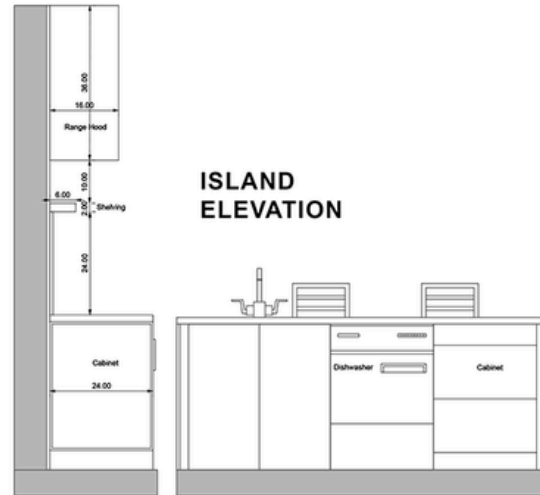

The project's design strategy centers on a modest 200 sq ft rear addition under the existing roofline and a new covered deck, all planned within zoning and setback regulations.

ADDITION

Axonometric diagrams illustrating the proposed building extension, showing how the new volume is added to the existing structure and its relationship to the site

FRIDGE WALL ELEVATION

PANTRY WALL ELEVATION

WORKSTATION SECTION

KITCHEN PLAN

WORKSTATION ELEVATION

KITCHEN

MASTER BEDROOM SUITE

EXTERIOR DECK STRATEGY