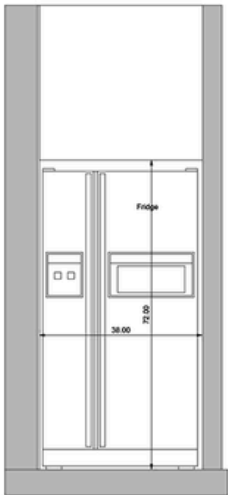

FRIDGE WALL ELEVATION