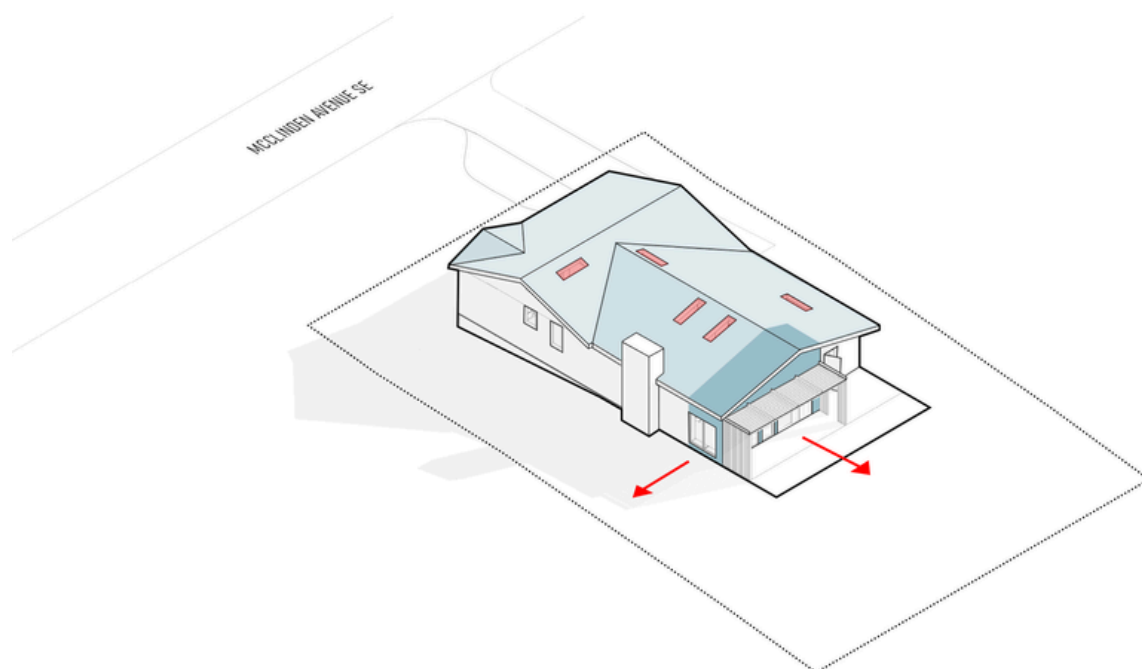

MCCLINDEN

PROJECT OVERVIEW

McLinden is a residential renovation that respects the mid-century roots of a 1960s stone-clad house while expanding and updating the structure for contemporary living.

ADDITION

The project's design strategy centers on a modest 200 sq ft rear addition under the existing roofline and a new covered deck, all planned within zoning and setback regulations.

ADDITION

Axonometric diagrams illustrating the proposed building extension, showing how the new volume is added to the existing structure and its relationship to the site

PLANS

COLORED / SHADED LANDSCAPE PLAN

ARCHITECTURE PLAN

LIVING AREA STRATEGY

At the heart of the remodel is the vaulted hallway: a wide, skylit corridor that creates a dramatic axis through the home and sets the tone for the rear living space. A 13-foot ceiling defines the living area, establishing a bright, expansive space that contrasts with the more compressed entry sequence.