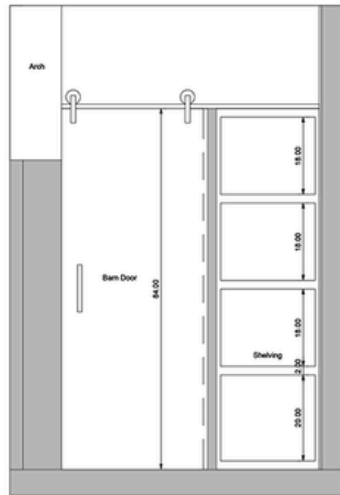

The project's design strategy centers on a modest 200 sq ft rear addition under the existing roofline and a new covered deck, all planned within zoning and setback regulations.

ADDITION

Axonometric diagrams illustrating the proposed building extension, showing how the new volume is added to the existing structure and its relationship to the site

PLANS

COLORED / SHADED LANDSCAPE PLAN

ARCHITECTURE PLAN

LIVING AREA STRATEGY

At the heart of the remodel is the vaulted hallway: a wide, skylit corridor that creates a dramatic axis through the home and sets the tone for the rear living space. A 13-foot ceiling defines the living area, establishing a bright, expansive space that contrasts with the more compressed entry sequence.

FRIDGE WALL ELEVATION

PANTRY WALL ELEVATION

WORKSTATION SECTION

KITCHEN PLAN

WORKSTATION ELEVATION

KITCHEN

MASTER BEDROOM SUITE

EXTERIOR DECK STRATEGY