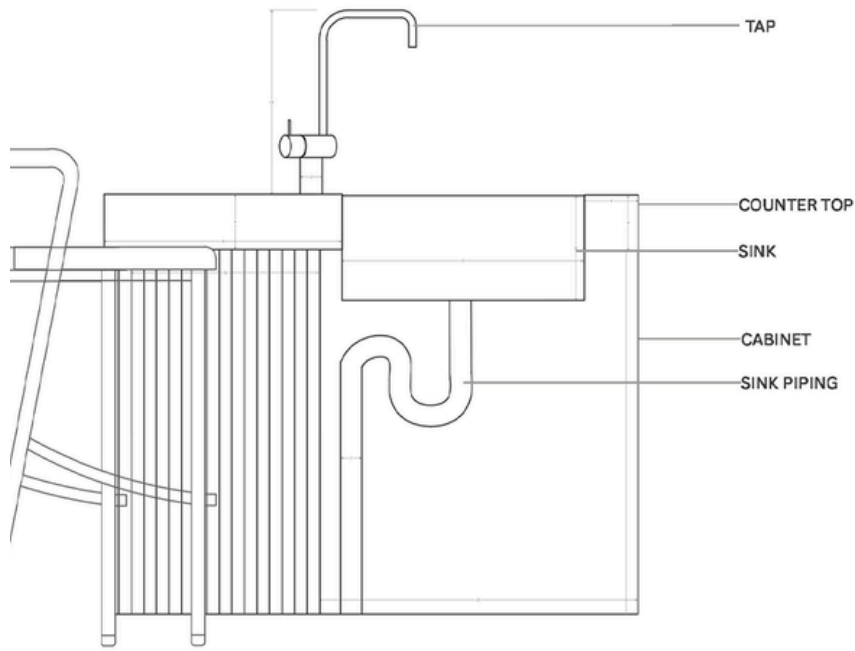

KITCHEN DETAILS

The updated kitchen is fully open to the dining and living areas, enabling seamless social interaction. Carefully placed built-ins, recessed shelving, and window seats offer tactile and functional enhancements throughout. Material contrasts between preserved stone, warm wood cladding, and clean-lined finishes establish a layered but coherent interior language.