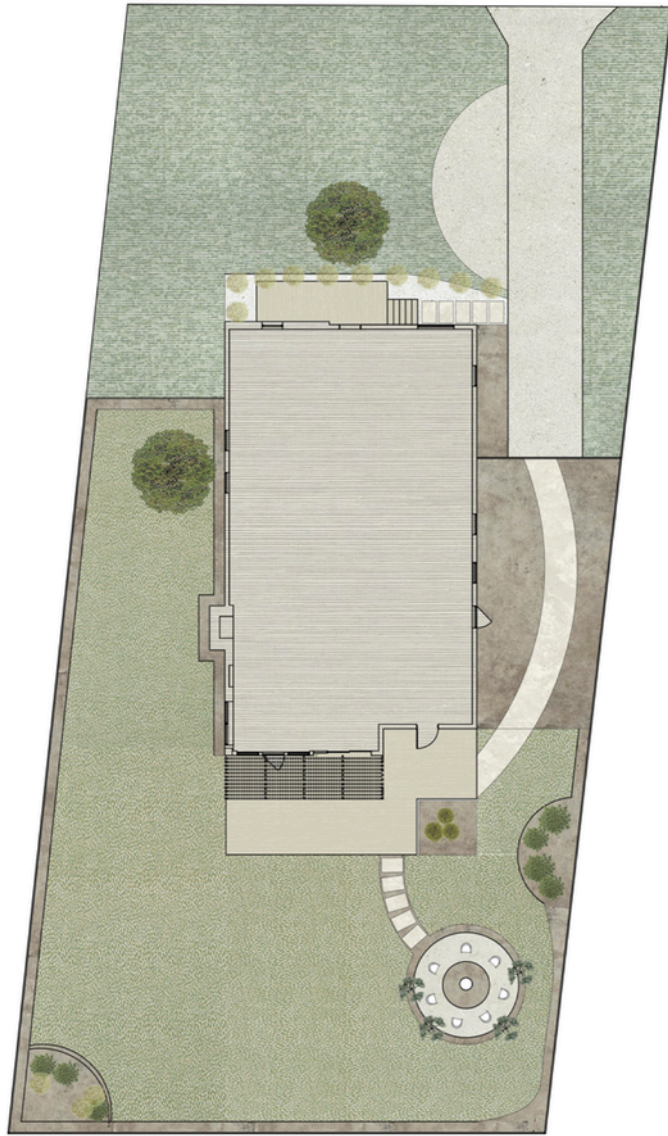

MCCLINDEN

PROJECT OVERVIEW

McLinden is a residential renovation that respects the mid-century roots of a 1960s stone-clad house while expanding and updating the structure for contemporary living.

ADDITION

The project's design strategy centers on a modest 200 sq ft rear addition under the existing roofline and a new covered deck, all planned within zoning and setback regulations.

ADDITION

Axonometric diagrams illustrating the proposed building extension, showing how the new volume is added to the existing structure and its relationship to the site

PLANS

COLORED / SHADED LANDSCAPE PLAN

ARCHITECTURE PLAN

LIVING AREA STRATEGY

At the heart of the remodel is the vaulted hallway: a wide, skylit corridor that creates a dramatic axis through the home and sets the tone for the rear living space. A 13-foot ceiling defines the living area, establishing a bright, expansive space that contrasts with the more compressed entry sequence.