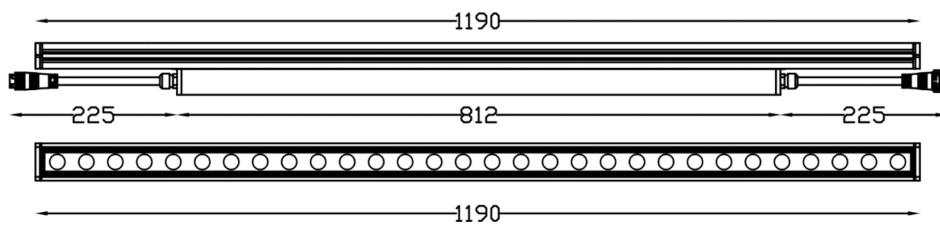

Product Specification

Units: mm

W-LP16-20-AFWR-XX

W-LP24-30-AFWR-XX

W-LP36-45-AFWR-XX

W-LP48-60-AFWR-XX

Mounting Accessories

Units: mm

ITEM: W-LP-Mount-81

DESCRIPTION: Adjustable mounting option for applications that require angle adjustments. It can rotate up to 180 degree.

ITEM: W-LP-Mount-100

DESCRIPTION: Adjustable mounting option for applications that require angle adjustments. It can rotate up to 180 degree.

ITEM: W-LP-Mount-Lbracket

DESCRIPTION: L-shape adjustable mounting option for applications that require angle adjustments. It can rotate up to 180 degree.

Mounting Accessories

Units: mm

ITEM: W-LP-Antiglare
Asymmetric anti-glare louver that coordinates to length of the wall washer.

ITEM: W-LP-Mount-Stake

DESCRIPTION: Adjustable mounting option for landscape lighting application

ITEM: W-LP-Mount-ExtendedS
ITEM: W-LP-Mount-Extended

Wall mount option for application that requires wall mounting with length 150mm – 230mm
Wall mount option for application that requires wall mounting with length 355mm – 560mm