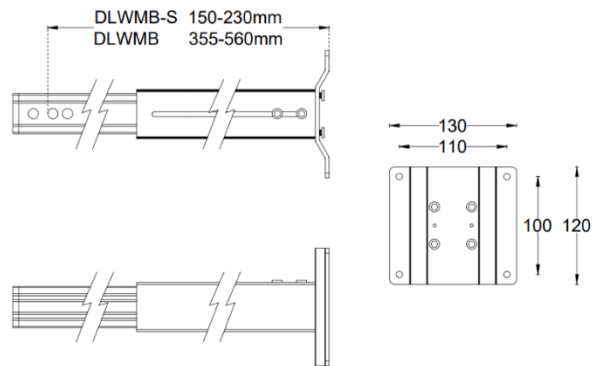

Product Specification

Units: mm

W-LP16-20-AFWR-XX

W-LP24-30-AFWR-XX

W-LP36-45-AFWR-XX

W-LP48-60-AFWR-XX

Mounting Accessories

Units: mm

ITEM: W-LP-Mount-81

DESCRIPTION: Adjustable mounting option for applications that require angle adjustments. It can rotate up to 180 degree.

ITEM: W-LP-Mount-100

DESCRIPTION: Adjustable mounting option for applications that require angle adjustments. It can rotate up to 180 degree.

ITEM: W-LP-Mount-Lbracket

DESCRIPTION: L-shape adjustable mounting option for applications that require angle adjustments. It can rotate up to 180 degree.

Mounting Accessories

Units: mm

ITEM: W-LP-Antiglare
Asymmetric anti-glare louver that coordinates to length of the wall washer.

ITEM: W-LP-Mount-Stake

DESCRIPTION: Adjustable mounting option for landscape lighting application

ITEM: W-LP-Mount-ExtendedS
ITEM: W-LP-Mount-Extended

Wall mount option for application that requires wall mounting with length 150mm – 230mm
Wall mount option for application that requires wall mounting with length 355mm – 560mm