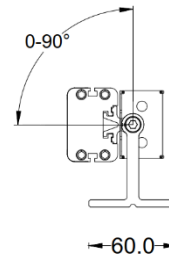

Date:	
Type:	
Firm Name:	
Project:	

LinearPro Wall Washer VAC

Specifications

Product Code	Color	Nominal Length	Wattage	Input	Technology	Beam Angle	Operating Temperature	Aluminum Finish
W-LP16-20-AFWR-XX	RGBW	16"	20W	120-220VAC	DMX512-RDM	35°, 20° x 50°	14°F - 122°F	RAL9006 (Grey)
W-LP24-30-AFWR-XX	RGBW	24"	30W	120-220VAC	DMX512-RDM	35°, 20° x 50°	14°F - 122°F	RAL9006 (Grey)
W-LP36-45-AFWR-XX	RGBW	36"	45W	120-220VAC	DMX512-RDM	35°, 20° x 50°	14°F - 122°F	RAL9006 (Grey)
W-LP48-60-AFWR-XX	RGBW	48"	60W	120-220VAC	DMX512-RDM	35°, 20° x 50°	14°F - 122°F	RAL9006 (Grey)

Product Specification

Units: mm

W-LP16-20-AFWR-XX

W-LP24-30-AFWR-XX

W-LP36-45-AFWR-XX

W-LP48-60-AFWR-XX

Mounting Accessories

Units: mm

ITEM: W-LP-Mount-81

DESCRIPTION: Adjustable mounting option for applications that require angle adjustments. It can rotate up to 180 degree.

ITEM: W-LP-Mount-100

DESCRIPTION: Adjustable mounting option for applications that require angle adjustments. It can rotate up to 180 degree.

ITEM: W-LP-Mount-Lbracket

DESCRIPTION: L-shape adjustable mounting option for applications that require angle adjustments. It can rotate up to 180 degree.

Mounting Accessories

Units: mm

ITEM: W-LP-Antiglare
Asymmetric anti-glare louver that coordinates to length of the wall washer.