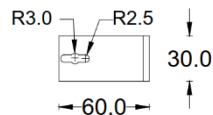

Product Specification

Units: mm

W-LP16-20-AFWR-XX

W-LP24-30-AFWR-XX

W-LP36-45-AFWR-XX

W-LP48-60-AFWR-XX

Mounting Accessories

Units: mm

ITEM: W-LP-Mount-81

DESCRIPTION: Adjustable mounting option for applications that require angle adjustments. It can rotate up to 180 degree.

ITEM: W-LP-Mount-100

DESCRIPTION: Adjustable mounting option for applications that require angle adjustments. It can rotate up to 180 degree.

ITEM: W-LP-Mount-Lbracket

DESCRIPTION: L-shape adjustable mounting option for applications that require angle adjustments. It can rotate up to 180 degree.

Mounting Accessories

Units: mm

ITEM: W-LP-Antiglare
Asymmetric anti-glare louver that coordinates to length of the wall washer.