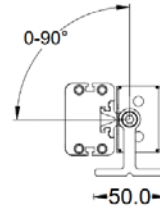

Date:	
Type:	
Firm Name:	
Project:	

LinearPro Wall Washer VAC

Specifications

Product Code	Color	Nominal Length	Wattage	Input	Technology	Beam Angle	Operating Temperature	Aluminum Finish
W-LP16-20-AFWR-XX	RGBW	16"	20W	120-220VAC	DMX512-RDM	35°, 20° x 50°	14°F - 122°F	RAL9006 (Grey)
W-LP24-30-AFWR-XX	RGBW	24"	30W	120-220VAC	DMX512-RDM	35°, 20° x 50°	14°F - 122°F	RAL9006 (Grey)
W-LP36-45-AFWR-XX	RGBW	36"	45W	120-220VAC	DMX512-RDM	35°, 20° x 50°	14°F - 122°F	RAL9006 (Grey)
W-LP48-60-AFWR-XX	RGBW	48"	60W	120-220VAC	DMX512-RDM	35°, 20° x 50°	14°F - 122°F	RAL9006 (Grey)

Product Specification

Units: mm

W-LP16-20-AFWR-XX

W-LP24-30-AFWR-XX

W-LP36-45-AFWR-XX

W-LP48-60-AFWR-XX

Mounting Accessories

Units: mm

ITEM: W-LP-Mount-81

DESCRIPTION: Adjustable mounting option for applications that require angle adjustments. It can rotate up to 180 degree.

ITEM: W-LP-Mount-100

DESCRIPTION: Adjustable mounting option for applications that require angle adjustments. It can rotate up to 180 degree.

ITEM: W-LP-Mount-Lbracket

DESCRIPTION: L-shape adjustable mounting option for applications that require angle adjustments. It can rotate up to 180 degree.

Mounting Accessories

Units: mm

ITEM: W-LP-Antiglare
Asymmetric anti-glare louver that coordinates to length of the wall washer.