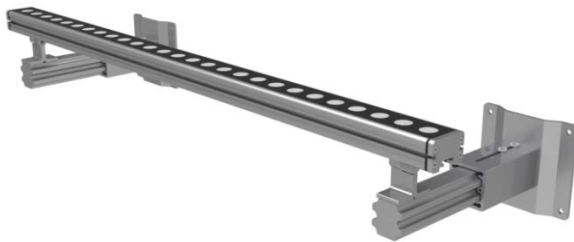

ITEM: W-LP-Mount-81

DESCRIPTION: Adjustable mounting option for applications that require angle adjustments. It can rotate up to 180 degree.

ITEM: W-LP-Mount-100

DESCRIPTION: Adjustable mounting option for applications that require angle adjustments. It can rotate up to 180 degree.

ITEM: W-LP-Mount-Lbracket

DESCRIPTION: L-shape adjustable mounting option for applications that require angle adjustments. It can rotate up to 180 degree.

Mounting Accessories

Units: mm

ITEM: W-LP-Antiglare
Asymmetric anti-glare louver that coordinates to length of the wall washer.

ITEM: W-LP-Mount-Stake

DESCRIPTION: Adjustable mounting option for landscape lighting application

ITEM: W-LP-Mount-ExtendedS
ITEM: W-LP-Mount-Extended

Wall mount option for application that requires wall mounting with length 150mm – 230mm
Wall mount option for application that requires wall mounting with length 355mm – 560mm