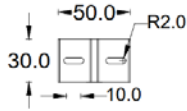

Product Specification

Units: mm

W-LP16-20-AFWR-XX

W-LP24-30-AFWR-XX

W-LP36-45-AFWR-XX

W-LP48-60-AFWR-XX

Mounting Accessories

Units: mm

ITEM: W-LP-Mount-81

DESCRIPTION: Adjustable mounting option for applications that require angle adjustments. It can rotate up to 180 degree.

ITEM: W-LP-Mount-100

DESCRIPTION: Adjustable mounting option for applications that require angle adjustments. It can rotate up to 180 degree.

ITEM: W-LP-Mount-Lbracket

DESCRIPTION: L-shape adjustable mounting option for applications that require angle adjustments. It can rotate up to 180 degree.

Mounting Accessories

Units: mm

ITEM: W-LP-Antiglare
Asymmetric anti-glare louver that coordinates to length of the wall washer.