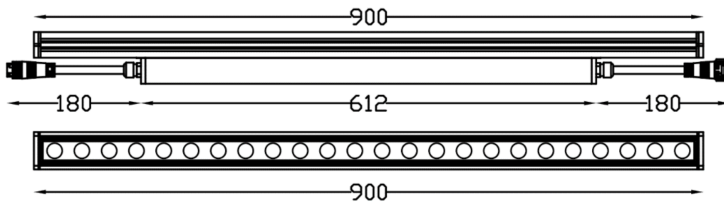

Product Specification

Units: mm

W-LP16-20-AFWR-XX

W-LP24-30-AFWR-XX

W-LP36-45-AFWR-XX

W-LP48-60-AFWR-XX

Mounting Accessories

Units: mm

ITEM: W-LP-Mount-81

DESCRIPTION: Adjustable mounting option for applications that require angle adjustments. It can rotate up to 180 degree.

ITEM: W-LP-Mount-100

DESCRIPTION: Adjustable mounting option for applications that require angle adjustments. It can rotate up to 180 degree.

ITEM: W-LP-Mount-Lbracket

DESCRIPTION: L-shape adjustable mounting option for applications that require angle adjustments. It can rotate up to 180 degree.

Mounting Accessories

Units: mm

ITEM: W-LP-Antiglare
Asymmetric anti-glare louver that coordinates to length of the wall washer.

ITEM: W-LP-Mount-Stake

DESCRIPTION: Adjustable mounting option for landscape lighting application

ITEM: W-LP-Mount-ExtendedS
ITEM: W-LP-Mount-Extended

Wall mount option for application that requires wall mounting with length 150mm – 230mm
Wall mount option for application that requires wall mounting with length 355mm – 560mm