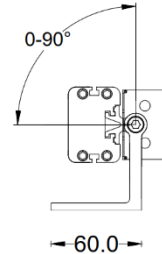

Date:	
Type:	
Firm Name:	
Project:	

LinearPro Wall Washer VAC

Specifications

Product Code	Color	Nominal Length	Wattage	Input	Technology	Beam Angle	Operating Temperature	Aluminum Finish
W-LP16-20-AFWR-XX	RGBW	16"	20W	120-220VAC	DMX512-RDM	35°, 20° x 50°	14°F - 122°F	RAL9006 (Grey)
W-LP24-30-AFWR-XX	RGBW	24"	30W	120-220VAC	DMX512-RDM	35°, 20° x 50°	14°F - 122°F	RAL9006 (Grey)
W-LP36-45-AFWR-XX	RGBW	36"	45W	120-220VAC	DMX512-RDM	35°, 20° x 50°	14°F - 122°F	RAL9006 (Grey)
W-LP48-60-AFWR-XX	RGBW	48"	60W	120-220VAC	DMX512-RDM	35°, 20° x 50°	14°F - 122°F	RAL9006 (Grey)

Product Specification

Units: mm

W-LP16-20-AFWR-XX

W-LP24-30-AFWR-XX

W-LP36-45-AFWR-XX

W-LP48-60-AFWR-XX

Mounting Accessories

Units: mm

ITEM: W-LP-Mount-81

DESCRIPTION: Adjustable mounting option for applications that require angle adjustments. It can rotate up to 180 degree.

ITEM: W-LP-Mount-100

DESCRIPTION: Adjustable mounting option for applications that require angle adjustments. It can rotate up to 180 degree.

ITEM: W-LP-Mount-Lbracket

DESCRIPTION: L-shape adjustable mounting option for applications that require angle adjustments. It can rotate up to 180 degree.

Mounting Accessories

Units: mm

ITEM: W-LP-Antiglare
Asymmetric anti-glare louver that coordinates to length of the wall washer.