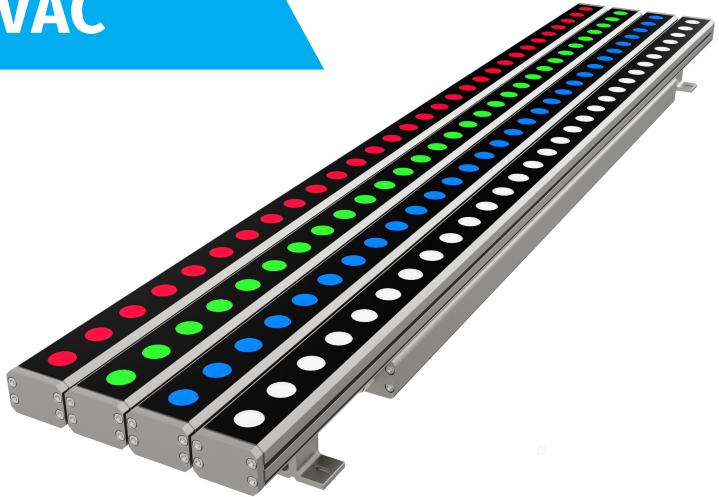

Date:	
Type:	
Firm Name:	
Project:	

LinearPro Wall Washer VAC

Specifications

Product Code	Color	Nominal Length	Wattage	Input	Technology	Beam Angle	Operating Temperature	Aluminum Finish
W-LP16-20-AFWR-XX	RGBW	16"	20W	120-220VAC	DMX512-RDM	35°, 20° x 50°	14°F - 122°F	RAL9006 (Grey)
W-LP24-30-AFWR-XX	RGBW	24"	30W	120-220VAC	DMX512-RDM	35°, 20° x 50°	14°F - 122°F	RAL9006 (Grey)
W-LP36-45-AFWR-XX	RGBW	36"	45W	120-220VAC	DMX512-RDM	35°, 20° x 50°	14°F - 122°F	RAL9006 (Grey)
W-LP48-60-AFWR-XX	RGBW	48"	60W	120-220VAC	DMX512-RDM	35°, 20° x 50°	14°F - 122°F	RAL9006 (Grey)

* White options of 3000K, 4000K, 6500K

Cable Conductor Specifications

Cable	Function	Wire Color
Power Lead In	AC Live	Black
	AC Neutral	White
	AC Ground	Green
DMX Lead In	DMX+	Purple
	DMX-	Pink
	DMX GND	Yellow

ITEM: W-LP-Mount-81

DESCRIPTION: Adjustable mounting option for applications that require angle adjustments. It can rotate up to 180 degree.

ITEM: W-LP-Mount-100

DESCRIPTION: Adjustable mounting option for applications that require angle adjustments. It can rotate up to 180 degree.

ITEM: W-LP-Mount-Lbracket

DESCRIPTION: L-shape adjustable mounting option for applications that require angle adjustments. It can rotate up to 180 degree.

Mounting Accessories

Units: mm

ITEM: W-LP-Antiglare
Asymmetric anti-glare louver that coordinates to length of the wall washer.