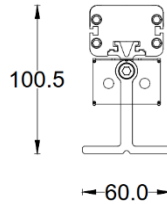

Date:	
Type:	
Firm Name:	
Project:	

LinearPro Wall Washer VAC

Specifications

Product Code	Color	Nominal Length	Wattage	Input	Technology	Beam Angle	Operating Temperature	Aluminum Finish
W-LP16-20-AFWR-XX	RGBW	16"	20W	120-220VAC	DMX512-RDM	35°, 20° x 50°	14°F - 122°F	RAL9006 (Grey)
W-LP24-30-AFWR-XX	RGBW	24"	30W	120-220VAC	DMX512-RDM	35°, 20° x 50°	14°F - 122°F	RAL9006 (Grey)
W-LP36-45-AFWR-XX	RGBW	36"	45W	120-220VAC	DMX512-RDM	35°, 20° x 50°	14°F - 122°F	RAL9006 (Grey)
W-LP48-60-AFWR-XX	RGBW	48"	60W	120-220VAC	DMX512-RDM	35°, 20° x 50°	14°F - 122°F	RAL9006 (Grey)

Product Specification

Units: mm

W-LP16-20-AFWR-XX

W-LP24-30-AFWR-XX

W-LP36-45-AFWR-XX

W-LP48-60-AFWR-XX

Mounting Accessories

Units: mm

ITEM: W-LP-Mount-81

DESCRIPTION: Adjustable mounting option for applications that require angle adjustments. It can rotate up to 180 degree.

ITEM: W-LP-Mount-100

DESCRIPTION: Adjustable mounting option for applications that require angle adjustments. It can rotate up to 180 degree.

ITEM: W-LP-Mount-Lbracket

DESCRIPTION: L-shape adjustable mounting option for applications that require angle adjustments. It can rotate up to 180 degree.

Mounting Accessories

Units: mm

ITEM: W-LP-Antiglare
Asymmetric anti-glare louver that coordinates to length of the wall washer.