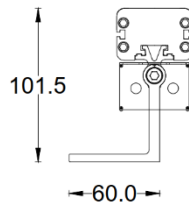

Date:	
Type:	
Firm Name:	
Project:	

LinearPro Wall Washer VAC

Specifications

Product Code	Color	Nominal Length	Wattage	Input	Technology	Beam Angle	Operating Temperature	Aluminum Finish
W-LP16-20-AFWR-XX	RGBW	16"	20W	120-220VAC	DMX512-RDM	35°, 20° x 50°	14°F - 122°F	RAL9006 (Grey)
W-LP24-30-AFWR-XX	RGBW	24"	30W	120-220VAC	DMX512-RDM	35°, 20° x 50°	14°F - 122°F	RAL9006 (Grey)
W-LP36-45-AFWR-XX	RGBW	36"	45W	120-220VAC	DMX512-RDM	35°, 20° x 50°	14°F - 122°F	RAL9006 (Grey)
W-LP48-60-AFWR-XX	RGBW	48"	60W	120-220VAC	DMX512-RDM	35°, 20° x 50°	14°F - 122°F	RAL9006 (Grey)

Product Specification

Units: mm

W-LP16-20-AFWR-XX

W-LP24-30-AFWR-XX

W-LP36-45-AFWR-XX

W-LP48-60-AFWR-XX

Mounting Accessories

Units: mm

ITEM: W-LP-Mount-81

DESCRIPTION: Adjustable mounting option for applications that require angle adjustments. It can rotate up to 180 degree.

ITEM: W-LP-Mount-100

DESCRIPTION: Adjustable mounting option for applications that require angle adjustments. It can rotate up to 180 degree.

ITEM: W-LP-Mount-Lbracket

DESCRIPTION: L-shape adjustable mounting option for applications that require angle adjustments. It can rotate up to 180 degree.

Mounting Accessories

Units: mm

ITEM: W-LP-Antiglare
Asymmetric anti-glare louver that coordinates to length of the wall washer.