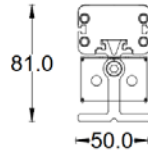

Date:	
Type:	
Firm Name:	
Project:	

LinearPro Wall Washer VAC

Specifications

Product Code	Color	Nominal Length	Wattage	Input	Technology	Beam Angle	Operating Temperature	Aluminum Finish
W-LP16-20-AFWR-XX	RGBW	16"	20W	120-220VAC	DMX512-RDM	35°, 20° x 50°	14°F - 122°F	RAL9006 (Grey)
W-LP24-30-AFWR-XX	RGBW	24"	30W	120-220VAC	DMX512-RDM	35°, 20° x 50°	14°F - 122°F	RAL9006 (Grey)
W-LP36-45-AFWR-XX	RGBW	36"	45W	120-220VAC	DMX512-RDM	35°, 20° x 50°	14°F - 122°F	RAL9006 (Grey)
W-LP48-60-AFWR-XX	RGBW	48"	60W	120-220VAC	DMX512-RDM	35°, 20° x 50°	14°F - 122°F	RAL9006 (Grey)

Product Specification

Units: mm

W-LP16-20-AFWR-XX

W-LP24-30-AFWR-XX

W-LP36-45-AFWR-XX

W-LP48-60-AFWR-XX

Mounting Accessories

Units: mm

ITEM: W-LP-Mount-81

DESCRIPTION: Adjustable mounting option for applications that require angle adjustments. It can rotate up to 180 degree.

ITEM: W-LP-Mount-100

DESCRIPTION: Adjustable mounting option for applications that require angle adjustments. It can rotate up to 180 degree.

ITEM: W-LP-Mount-Lbracket

DESCRIPTION: L-shape adjustable mounting option for applications that require angle adjustments. It can rotate up to 180 degree.

Mounting Accessories

Units: mm

ITEM: W-LP-Antiglare
Asymmetric anti-glare louver that coordinates to length of the wall washer.