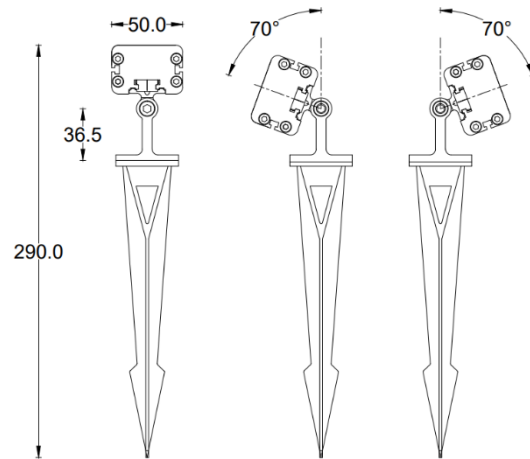

Product Specification

Units: mm

W-LP16-20-AFWR-XX

W-LP24-30-AFWR-XX

W-LP36-45-AFWR-XX

W-LP48-60-AFWR-XX

Mounting Accessories

Units: mm

ITEM: W-LP-Mount-81

DESCRIPTION: Adjustable mounting option for applications that require angle adjustments. It can rotate up to 180 degree.

ITEM: W-LP-Mount-100

DESCRIPTION: Adjustable mounting option for applications that require angle adjustments. It can rotate up to 180 degree.

ITEM: W-LP-Mount-Lbracket

DESCRIPTION: L-shape adjustable mounting option for applications that require angle adjustments. It can rotate up to 180 degree.

Mounting Accessories

Units: mm

ITEM: W-LP-Antiglare
Asymmetric anti-glare louver that coordinates to length of the wall washer.

ITEM: W-LP-Mount-Stake

DESCRIPTION: Adjustable mounting option for landscape lighting application

ITEM: W-LP-Mount-ExtendedS
ITEM: W-LP-Mount-Extended

Wall mount option for application that requires wall mounting with length 150mm – 230mm
Wall mount option for application that requires wall mounting with length 355mm – 560mm