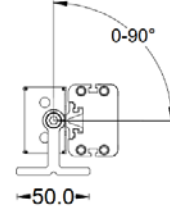

Date:	
Type:	
Firm Name:	
Project:	

LinearPro Wall Washer VAC

Specifications

Product Code	Color	Nominal Length	Wattage	Input	Technology	Beam Angle	Operating Temperature	Aluminum Finish
W-LP16-20-AFWR-XX	RGBW	16"	20W	120-220VAC	DMX512-RDM	35°, 20° x 50°	14°F - 122°F	RAL9006 (Grey)
W-LP24-30-AFWR-XX	RGBW	24"	30W	120-220VAC	DMX512-RDM	35°, 20° x 50°	14°F - 122°F	RAL9006 (Grey)
W-LP36-45-AFWR-XX	RGBW	36"	45W	120-220VAC	DMX512-RDM	35°, 20° x 50°	14°F - 122°F	RAL9006 (Grey)
W-LP48-60-AFWR-XX	RGBW	48"	60W	120-220VAC	DMX512-RDM	35°, 20° x 50°	14°F - 122°F	RAL9006 (Grey)

Product Specification

Units: mm

W-LP16-20-AFWR-XX

W-LP24-30-AFWR-XX

W-LP36-45-AFWR-XX

W-LP48-60-AFWR-XX

Mounting Accessories

Units: mm

ITEM: W-LP-Mount-81

DESCRIPTION: Adjustable mounting option for applications that require angle adjustments. It can rotate up to 180 degree.

ITEM: W-LP-Mount-100

DESCRIPTION: Adjustable mounting option for applications that require angle adjustments. It can rotate up to 180 degree.

ITEM: W-LP-Mount-Lbracket

DESCRIPTION: L-shape adjustable mounting option for applications that require angle adjustments. It can rotate up to 180 degree.

Mounting Accessories

Units: mm

ITEM: W-LP-Antiglare
Asymmetric anti-glare louver that coordinates to length of the wall washer.