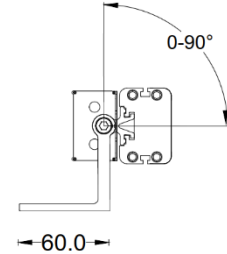

Date:	
Type:	
Firm Name:	
Project:	

LinearPro Wall Washer VAC

Specifications

Product Code	Color	Nominal Length	Wattage	Input	Technology	Beam Angle	Operating Temperature	Aluminum Finish
W-LP16-20-AFWR-XX	RGBW	16"	20W	120-220VAC	DMX512-RDM	35°, 20° x 50°	14°F - 122°F	RAL9006 (Grey)
W-LP24-30-AFWR-XX	RGBW	24"	30W	120-220VAC	DMX512-RDM	35°, 20° x 50°	14°F - 122°F	RAL9006 (Grey)
W-LP36-45-AFWR-XX	RGBW	36"	45W	120-220VAC	DMX512-RDM	35°, 20° x 50°	14°F - 122°F	RAL9006 (Grey)
W-LP48-60-AFWR-XX	RGBW	48"	60W	120-220VAC	DMX512-RDM	35°, 20° x 50°	14°F - 122°F	RAL9006 (Grey)

Product Specification

Units: mm

W-LP16-20-AFWR-XX

W-LP24-30-AFWR-XX

W-LP36-45-AFWR-XX

W-LP48-60-AFWR-XX

Mounting Accessories

Units: mm

ITEM: W-LP-Mount-81

DESCRIPTION: Adjustable mounting option for applications that require angle adjustments. It can rotate up to 180 degree.

ITEM: W-LP-Mount-100

DESCRIPTION: Adjustable mounting option for applications that require angle adjustments. It can rotate up to 180 degree.

ITEM: W-LP-Mount-Lbracket

DESCRIPTION: L-shape adjustable mounting option for applications that require angle adjustments. It can rotate up to 180 degree.

Mounting Accessories

Units: mm

ITEM: W-LP-Antiglare
Asymmetric anti-glare louver that coordinates to length of the wall washer.