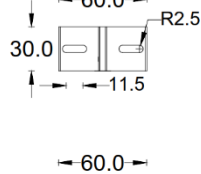

Date:	
Type:	
Firm Name:	
Project:	

LinearPro Wall Washer VAC

Specifications

Product Code	Color	Nominal Length	Wattage	Input	Technology	Beam Angle	Operating Temperature	Aluminum Finish
W-LP16-20-AFWR-XX	RGBW	16"	20W	120-220VAC	DMX512-RDM	35°, 20° x 50°	14°F - 122°F	RAL9006 (Grey)
W-LP24-30-AFWR-XX	RGBW	24"	30W	120-220VAC	DMX512-RDM	35°, 20° x 50°	14°F - 122°F	RAL9006 (Grey)
W-LP36-45-AFWR-XX	RGBW	36"	45W	120-220VAC	DMX512-RDM	35°, 20° x 50°	14°F - 122°F	RAL9006 (Grey)
W-LP48-60-AFWR-XX	RGBW	48"	60W	120-220VAC	DMX512-RDM	35°, 20° x 50°	14°F - 122°F	RAL9006 (Grey)

Product Specification

Units: mm

W-LP16-20-AFWR-XX

W-LP24-30-AFWR-XX

W-LP36-45-AFWR-XX

W-LP48-60-AFWR-XX

Mounting Accessories

Units: mm

ITEM: W-LP-Mount-81

DESCRIPTION: Adjustable mounting option for applications that require angle adjustments. It can rotate up to 180 degree.

ITEM: W-LP-Mount-100

DESCRIPTION: Adjustable mounting option for applications that require angle adjustments. It can rotate up to 180 degree.

ITEM: W-LP-Mount-Lbracket

DESCRIPTION: L-shape adjustable mounting option for applications that require angle adjustments. It can rotate up to 180 degree.

Mounting Accessories

Units: mm

ITEM: W-LP-Antiglare
Asymmetric anti-glare louver that coordinates to length of the wall washer.