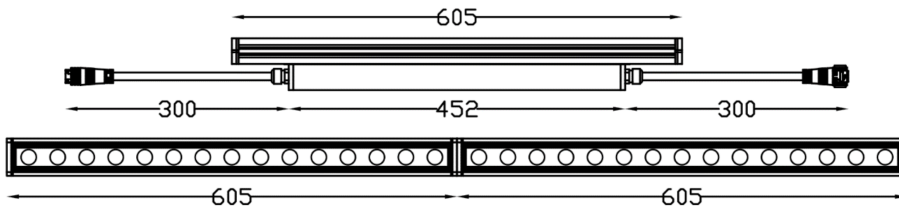

Date:	
Type:	
Firm Name:	
Project:	

LinearPro Wall Washer VAC

Specifications

Product Code	Color	Nominal Length	Wattage	Input	Technology	Beam Angle	Operating Temperature	Aluminum Finish
W-LP16-20-AFWR-XX	RGBW	16"	20W	120-220VAC	DMX512-RDM	35°, 20° x 50°	14°F - 122°F	RAL9006 (Grey)
W-LP24-30-AFWR-XX	RGBW	24"	30W	120-220VAC	DMX512-RDM	35°, 20° x 50°	14°F - 122°F	RAL9006 (Grey)
W-LP36-45-AFWR-XX	RGBW	36"	45W	120-220VAC	DMX512-RDM	35°, 20° x 50°	14°F - 122°F	RAL9006 (Grey)
W-LP48-60-AFWR-XX	RGBW	48"	60W	120-220VAC	DMX512-RDM	35°, 20° x 50°	14°F - 122°F	RAL9006 (Grey)

Product Specification

Units: mm

W-LP16-20-AFWR-XX

W-LP24-30-AFWR-XX

W-LP36-45-AFWR-XX

W-LP48-60-AFWR-XX

Mounting Accessories

Units: mm

ITEM: W-LP-Mount-81

DESCRIPTION: Adjustable mounting option for applications that require angle adjustments. It can rotate up to 180 degree.

ITEM: W-LP-Mount-100

DESCRIPTION: Adjustable mounting option for applications that require angle adjustments. It can rotate up to 180 degree.

ITEM: W-LP-Mount-Lbracket

DESCRIPTION: L-shape adjustable mounting option for applications that require angle adjustments. It can rotate up to 180 degree.

Mounting Accessories

Units: mm

ITEM: W-LP-Antiglare
Asymmetric anti-glare louver that coordinates to length of the wall washer.