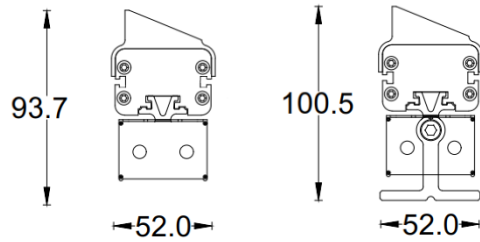

Product Specification

Units: mm

W-LP16-20-AFWR-XX

W-LP24-30-AFWR-XX

W-LP36-45-AFWR-XX

W-LP48-60-AFWR-XX

Mounting Accessories

Units: mm

ITEM: W-LP-Mount-81

DESCRIPTION: Adjustable mounting option for applications that require angle adjustments. It can rotate up to 180 degree.

ITEM: W-LP-Mount-100

DESCRIPTION: Adjustable mounting option for applications that require angle adjustments. It can rotate up to 180 degree.

ITEM: W-LP-Mount-Lbracket

DESCRIPTION: L-shape adjustable mounting option for applications that require angle adjustments. It can rotate up to 180 degree.

Mounting Accessories

Units: mm

ITEM: W-LP-Antiglare
Asymmetric anti-glare louver that coordinates to length of the wall washer.

ITEM: W-LP-Mount-Stake

DESCRIPTION: Adjustable mounting option for landscape lighting application

ITEM: W-LP-Mount-ExtendedS
ITEM: W-LP-Mount-Extended

Wall mount option for application that requires wall mounting with length 150mm – 230mm
Wall mount option for application that requires wall mounting with length 355mm – 560mm