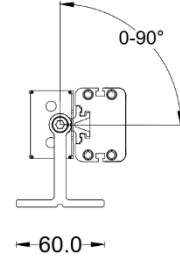

Date:	
Type:	
Firm Name:	
Project:	

LinearPro Wall Washer VAC

Specifications

Product Code	Color	Nominal Length	Wattage	Input	Technology	Beam Angle	Operating Temperature	Aluminum Finish
W-LP16-20-AFWR-XX	RGBW	16"	20W	120-220VAC	DMX512-RDM	35°, 20° x 50°	14°F - 122°F	RAL9006 (Grey)
W-LP24-30-AFWR-XX	RGBW	24"	30W	120-220VAC	DMX512-RDM	35°, 20° x 50°	14°F - 122°F	RAL9006 (Grey)
W-LP36-45-AFWR-XX	RGBW	36"	45W	120-220VAC	DMX512-RDM	35°, 20° x 50°	14°F - 122°F	RAL9006 (Grey)
W-LP48-60-AFWR-XX	RGBW	48"	60W	120-220VAC	DMX512-RDM	35°, 20° x 50°	14°F - 122°F	RAL9006 (Grey)

Product Specification

Units: mm

W-LP16-20-AFWR-XX

W-LP24-30-AFWR-XX

W-LP36-45-AFWR-XX

W-LP48-60-AFWR-XX

Mounting Accessories

Units: mm

ITEM: W-LP-Mount-81

DESCRIPTION: Adjustable mounting option for applications that require angle adjustments. It can rotate up to 180 degree.

ITEM: W-LP-Mount-100

DESCRIPTION: Adjustable mounting option for applications that require angle adjustments. It can rotate up to 180 degree.

ITEM: W-LP-Mount-Lbracket

DESCRIPTION: L-shape adjustable mounting option for applications that require angle adjustments. It can rotate up to 180 degree.

Mounting Accessories

Units: mm

ITEM: W-LP-Antiglare
Asymmetric anti-glare louver that coordinates to length of the wall washer.