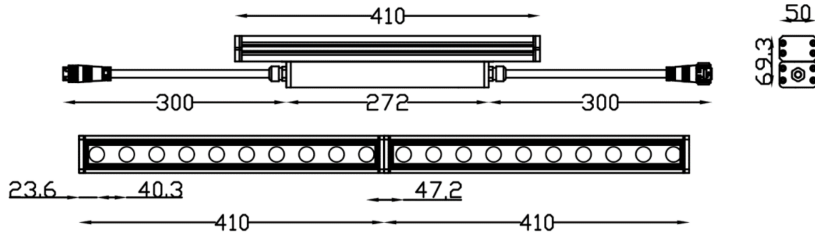

Date:	
Type:	
Firm Name:	
Project:	

LinearPro Wall Washer VAC

Specifications

Product Code	Color	Nominal Length	Wattage	Input	Technology	Beam Angle	Operating Temperature	Aluminum Finish
W-LP16-20-AFWR-XX	RGBW	16"	20W	120-220VAC	DMX512-RDM	35°, 20° x 50°	14°F - 122°F	RAL9006 (Grey)
W-LP24-30-AFWR-XX	RGBW	24"	30W	120-220VAC	DMX512-RDM	35°, 20° x 50°	14°F - 122°F	RAL9006 (Grey)
W-LP36-45-AFWR-XX	RGBW	36"	45W	120-220VAC	DMX512-RDM	35°, 20° x 50°	14°F - 122°F	RAL9006 (Grey)
W-LP48-60-AFWR-XX	RGBW	48"	60W	120-220VAC	DMX512-RDM	35°, 20° x 50°	14°F - 122°F	RAL9006 (Grey)

Product Specification

Units: mm

W-LP16-20-AFWR-XX

W-LP24-30-AFWR-XX

W-LP36-45-AFWR-XX

W-LP48-60-AFWR-XX

Mounting Accessories

Units: mm

ITEM: W-LP-Mount-81

DESCRIPTION: Adjustable mounting option for applications that require angle adjustments. It can rotate up to 180 degree.

ITEM: W-LP-Mount-100

DESCRIPTION: Adjustable mounting option for applications that require angle adjustments. It can rotate up to 180 degree.

ITEM: W-LP-Mount-Lbracket

DESCRIPTION: L-shape adjustable mounting option for applications that require angle adjustments. It can rotate up to 180 degree.

Mounting Accessories

Units: mm

ITEM: W-LP-Antiglare
Asymmetric anti-glare louver that coordinates to length of the wall washer.