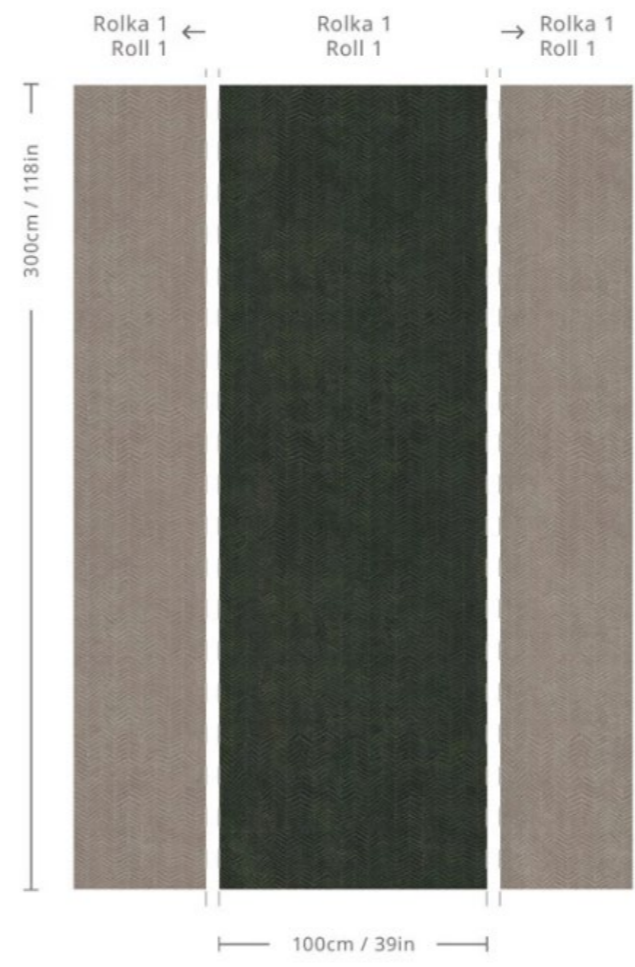

HERRINGBONE GREEN

SKU: TAP-9185

The Herringbone Green wallpaper is an elegant decoration combining a classic herringbone pattern with a deep bottle green color. It is a perfect choice for modern, classic, or eclectic interiors. The Herringbone Green wallpaper brings harmony, elegance, and sophistication to your space, making it an ideal backdrop for living rooms, bedrooms, or offices.

WALLCOLORS | HERRINGBONE-GREEN-WALLPAPER