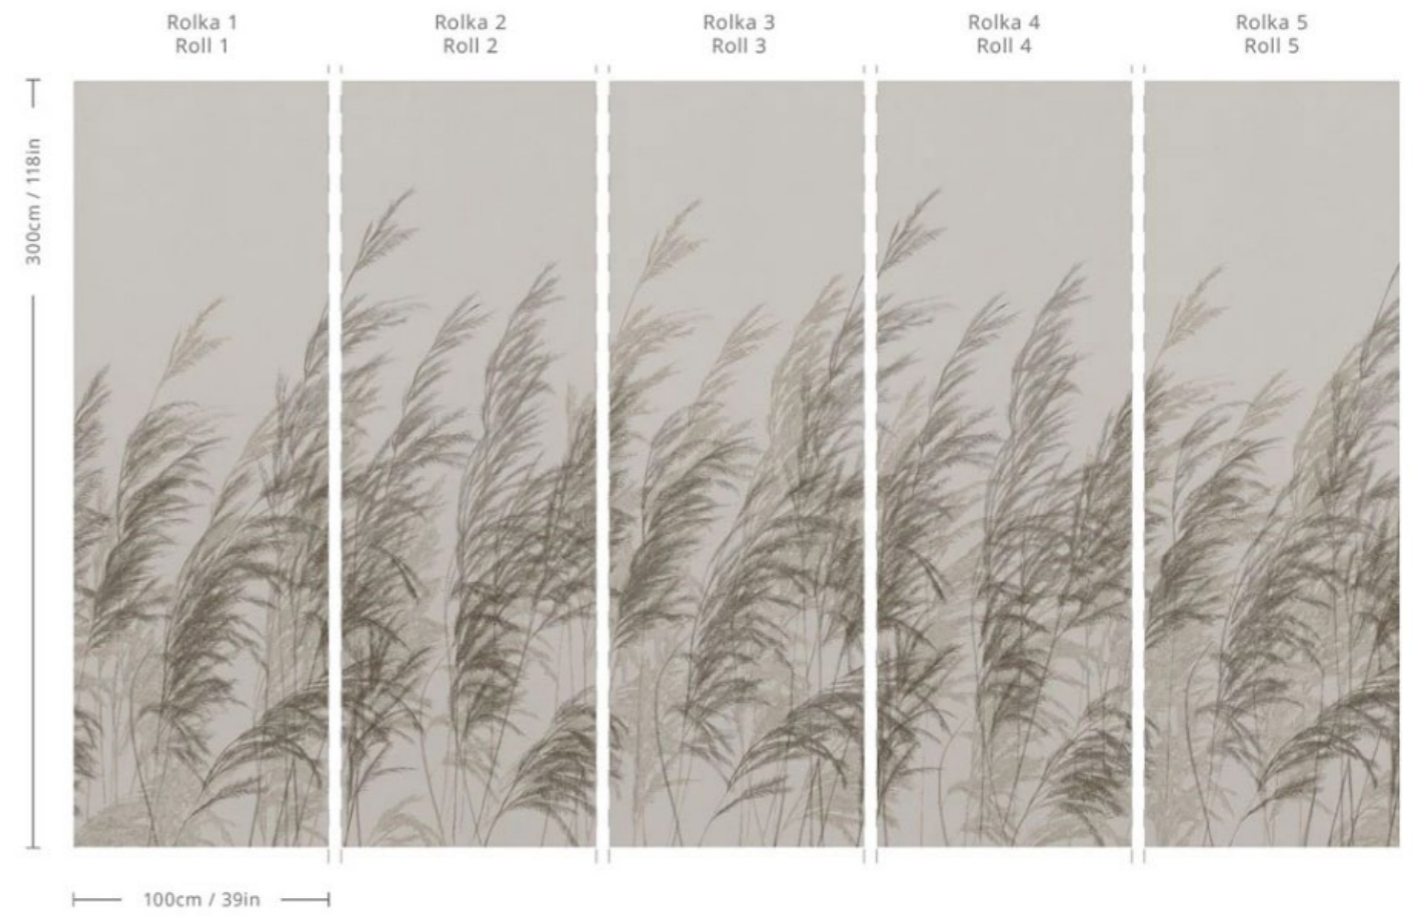

CANE

SKU: TAP-9179s

The Cane wallpaper is a unique option inspired by nature, bringing warmth and harmony to any interior. Its subtle pattern, reminiscent of natural grass structures, fits perfectly into boho, Scandinavian, or minimalist styles. The Cane wallpaper is an excellent choice for living rooms, bedrooms, or offices, creating a space full of calm and natural charm.

WALLCOLORS | CANE-WALLPAPER

CANE BEIGE

SKU: TAP-9178

The Cane Beige wallpaper is an exceptional choice inspired by nature. Its subtle pattern resembling natural grasses in warm beige tones brings harmony and tranquility to interiors. Perfectly suited for spaces inspired by boho, Scandinavian, or minimalist styles. The Cane Beige wallpaper adds coziness and timeless elegance to your living room, bedroom, or office.

WALLCOLORS | CANE-BEIGE-WALLPAPER

DRY GRASS BEIGE

SKU: TAP-9180

The Dry Grass Beige wallpaper is a subtle and elegant decoration inspired by nature. Its pattern, resembling delicate dry grasses in warm beige tones, harmonizes perfectly with boho, rustic, or Scandinavian interiors. This wallpaper helps create a cozy atmosphere, bringing peace and harmony to your living room, bedroom, or office.

WALLCOLORS | DRY-GRASS-BEIGE-WALLPAPER

DRY GRASS GREY

SKU: TAP-9182

The Dry Grass Grey wallpaper is an elegant option for those who appreciate subtle patterns inspired by nature. Its delicate motif of dry grasses in gray tones brings harmony and tranquility to interiors, making it perfect for Scandinavian, minimalist, or modern spaces. The Dry Grass Grey wallpaper is ideal for living rooms, bedrooms, or offices, creating a refined and sophisticated atmosphere.