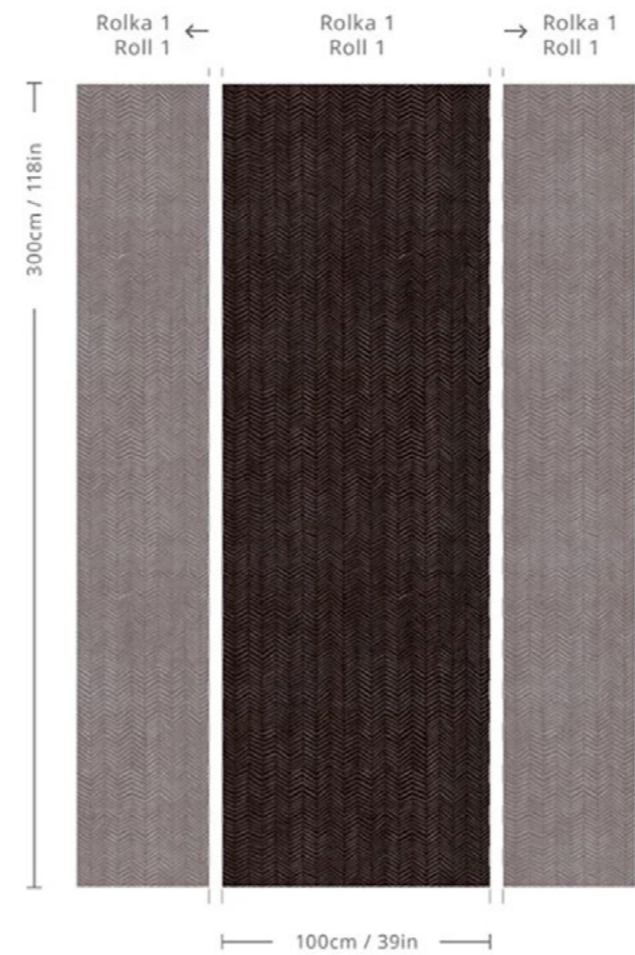

WALLCOLORS | DRY-GRASS-WALLPAPER

STEMS

SKU: TAP-9189

The Stems wallpaper is a nature-inspired decoration that brings subtlety and elegance to interiors. Its delicate stem pattern in muted tones blends perfectly with Scandinavian, boho, or minimalist spaces. The Stems wallpaper adds lightness and harmony to rooms, making it an ideal backdrop for living rooms, bedrooms, or offices.

[WALLCOLORS.COM](https://wallcolors.com) | [STEMS-WALLPAPER](#)

HERRINGBONE BURGUNDY

SKU: TAP-9184

The Herringbone Burgundy wallpaper is a sophisticated choice that combines a classic herringbone pattern with an intense burgundy color. Perfect for elegant interiors in modern, eclectic, or glam styles. This wallpaper adds a touch of luxury and depth to spaces, creating a warm and cozy atmosphere in living rooms, bedrooms, or offices.