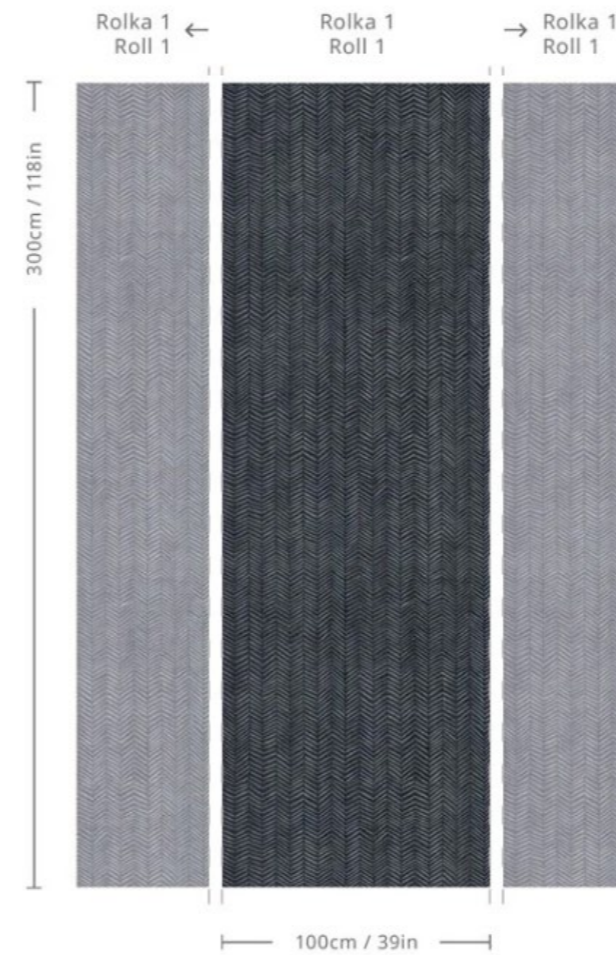

HERRINGBONE BLUE

SKU: TAP-9183

The Herringbone Blue wallpaper is a stylish decoration that combines a classic herringbone pattern with a modern, deep blue color. Perfect for Scandinavian, modern, or eclectic interiors, this wallpaper adds elegance and character while creating an atmosphere of tranquility and sophistication. It works wonderfully in living rooms, bedrooms, or offices.

WALLCOLORS | HERRINGBONE-BLUE-WALLPAPER