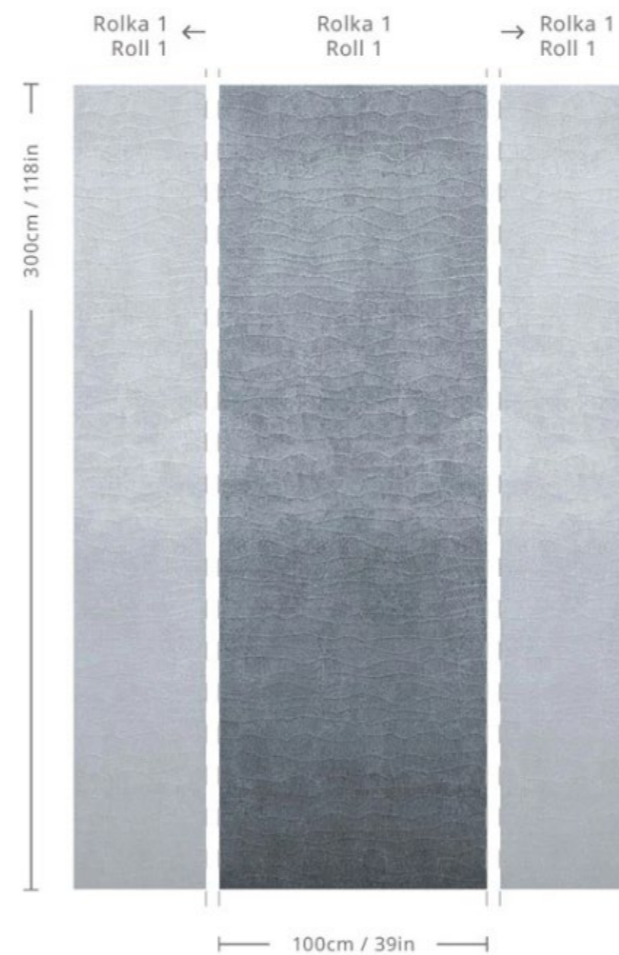

[WALLCOLORS.COM](https://wallcolors.com) | [STEMS-WALLPAPER](#)

HERRINGBONE BURGUNDY

SKU: TAP-9184

The Herringbone Burgundy wallpaper is a sophisticated choice that combines a classic herringbone pattern with an intense burgundy color. Perfect for elegant interiors in modern, eclectic, or glam styles. This wallpaper adds a touch of luxury and depth to spaces, creating a warm and cozy atmosphere in living rooms, bedrooms, or offices.

WALLCOLORS | HERRINGBONE-BURGUNDY-WALLPAPER

HERRINGBONE GREEN

SKU: TAP-9185

The Herringbone Green wallpaper is an elegant decoration combining a classic herringbone pattern with a deep bottle green color. It is a perfect choice for modern, classic, or eclectic interiors. The Herringbone Green wallpaper brings harmony, elegance, and sophistication to your space, making it an ideal backdrop for living rooms, bedrooms, or offices.

WALLCOLORS | HERRINGBONE-GREEN-WALLPAPER

HERRINGBONE BLUE

SKU: TAP-9183

The Herringbone Blue wallpaper is a stylish decoration that combines a classic herringbone pattern with a modern, deep blue color. Perfect for Scandinavian, modern, or eclectic interiors, this wallpaper adds elegance and character while creating an atmosphere of tranquility and sophistication. It works wonderfully in living rooms, bedrooms, or offices.

WALLCOLORS | HERRINGBONE-BLUE-WALLPAPER

ORGANIC BLUE

SKU: TAP-9187

The Organic Blue wallpaper is a unique choice for lovers of subtle, natural patterns combined with deep blue tones. Inspired by organic shapes, it brings harmony and tranquility to interiors while adding an elegant touch. Perfect for Scandinavian, boho, or minimalist interiors, it works beautifully in living rooms, bedrooms, or offices.