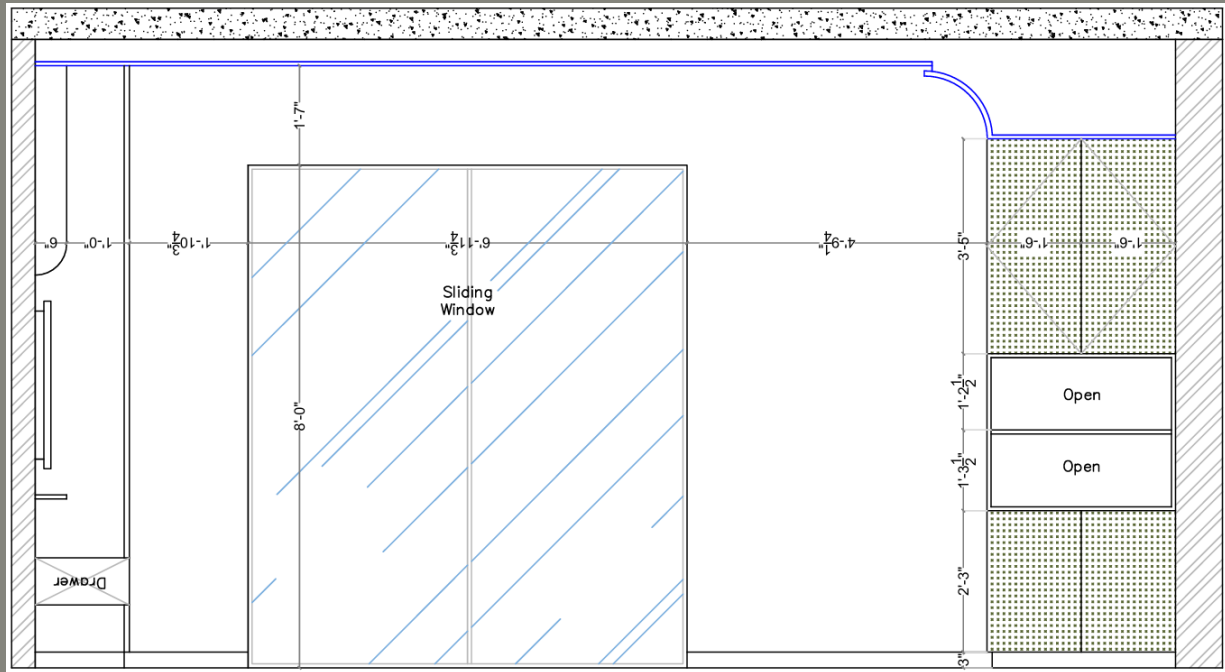

GROOVE
DESIGNS

INTERIOR PRESENTATION

MR. SIDDHU,
BANGALORE

FLOOR PLAN

LOWER FLOOR

FLOOR PLAN

UPPER FLOOR

FOMRMAL LIVING AREA

FLOOR PLAN

FORMAL LIVING AREA

FOMRMAL LIVING AREA

FOMRMAL LIVING AREA

FORMAL LIVING AREA

FOMRML LIVING AREA

FOMRML LIVING AREA

PASSAGE & DINING AREA