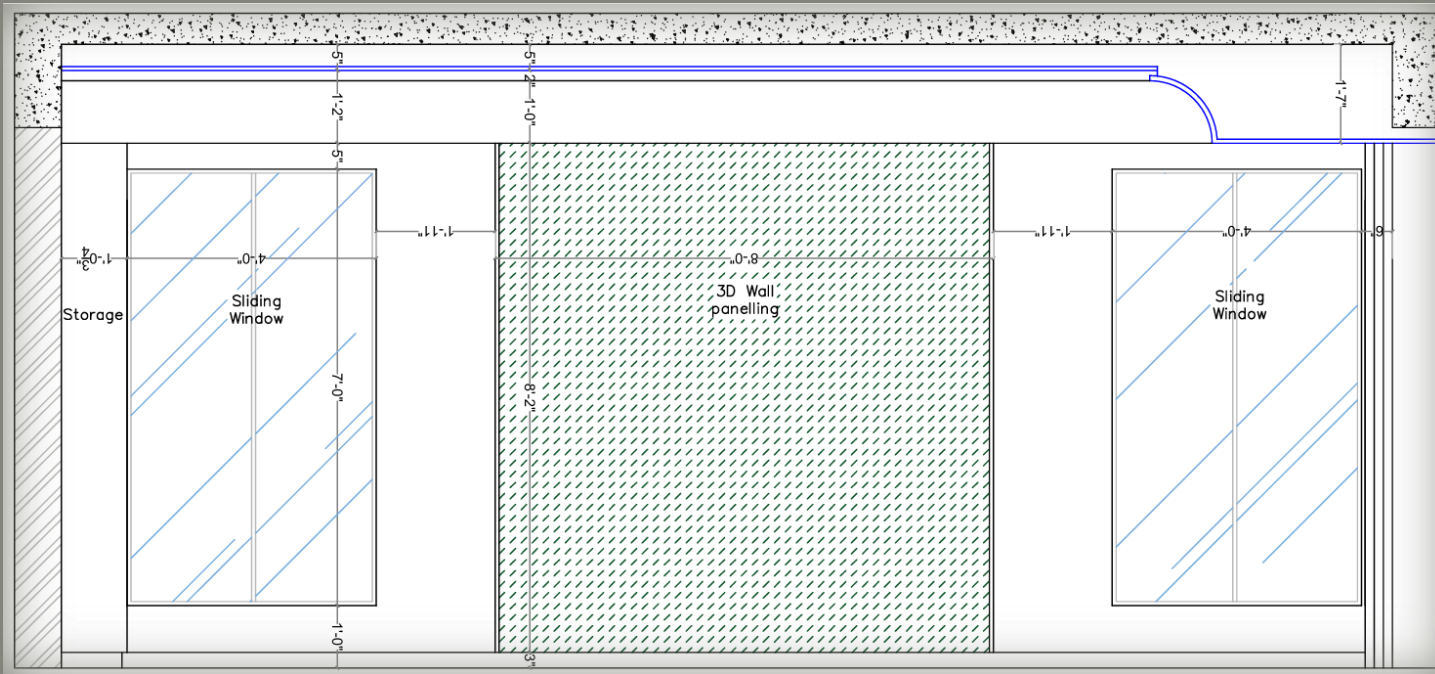

GROOVE
DESIGNS

INTERIOR PRESENTATION

MR. SIDDHU,
BANGALORE

FLOOR PLAN

LOWER FLOOR

FLOOR PLAN

UPPER FLOOR

FOMRMAL LIVING AREA

FLOOR PLAN

FORMAL LIVING AREA

FOMRMAL LIVING AREA

FOMRMAL LIVING AREA

FORMAL LIVING AREA

FOMRML LIVING AREA

FOMRML LIVING AREA

PASSAGE & DINING AREA