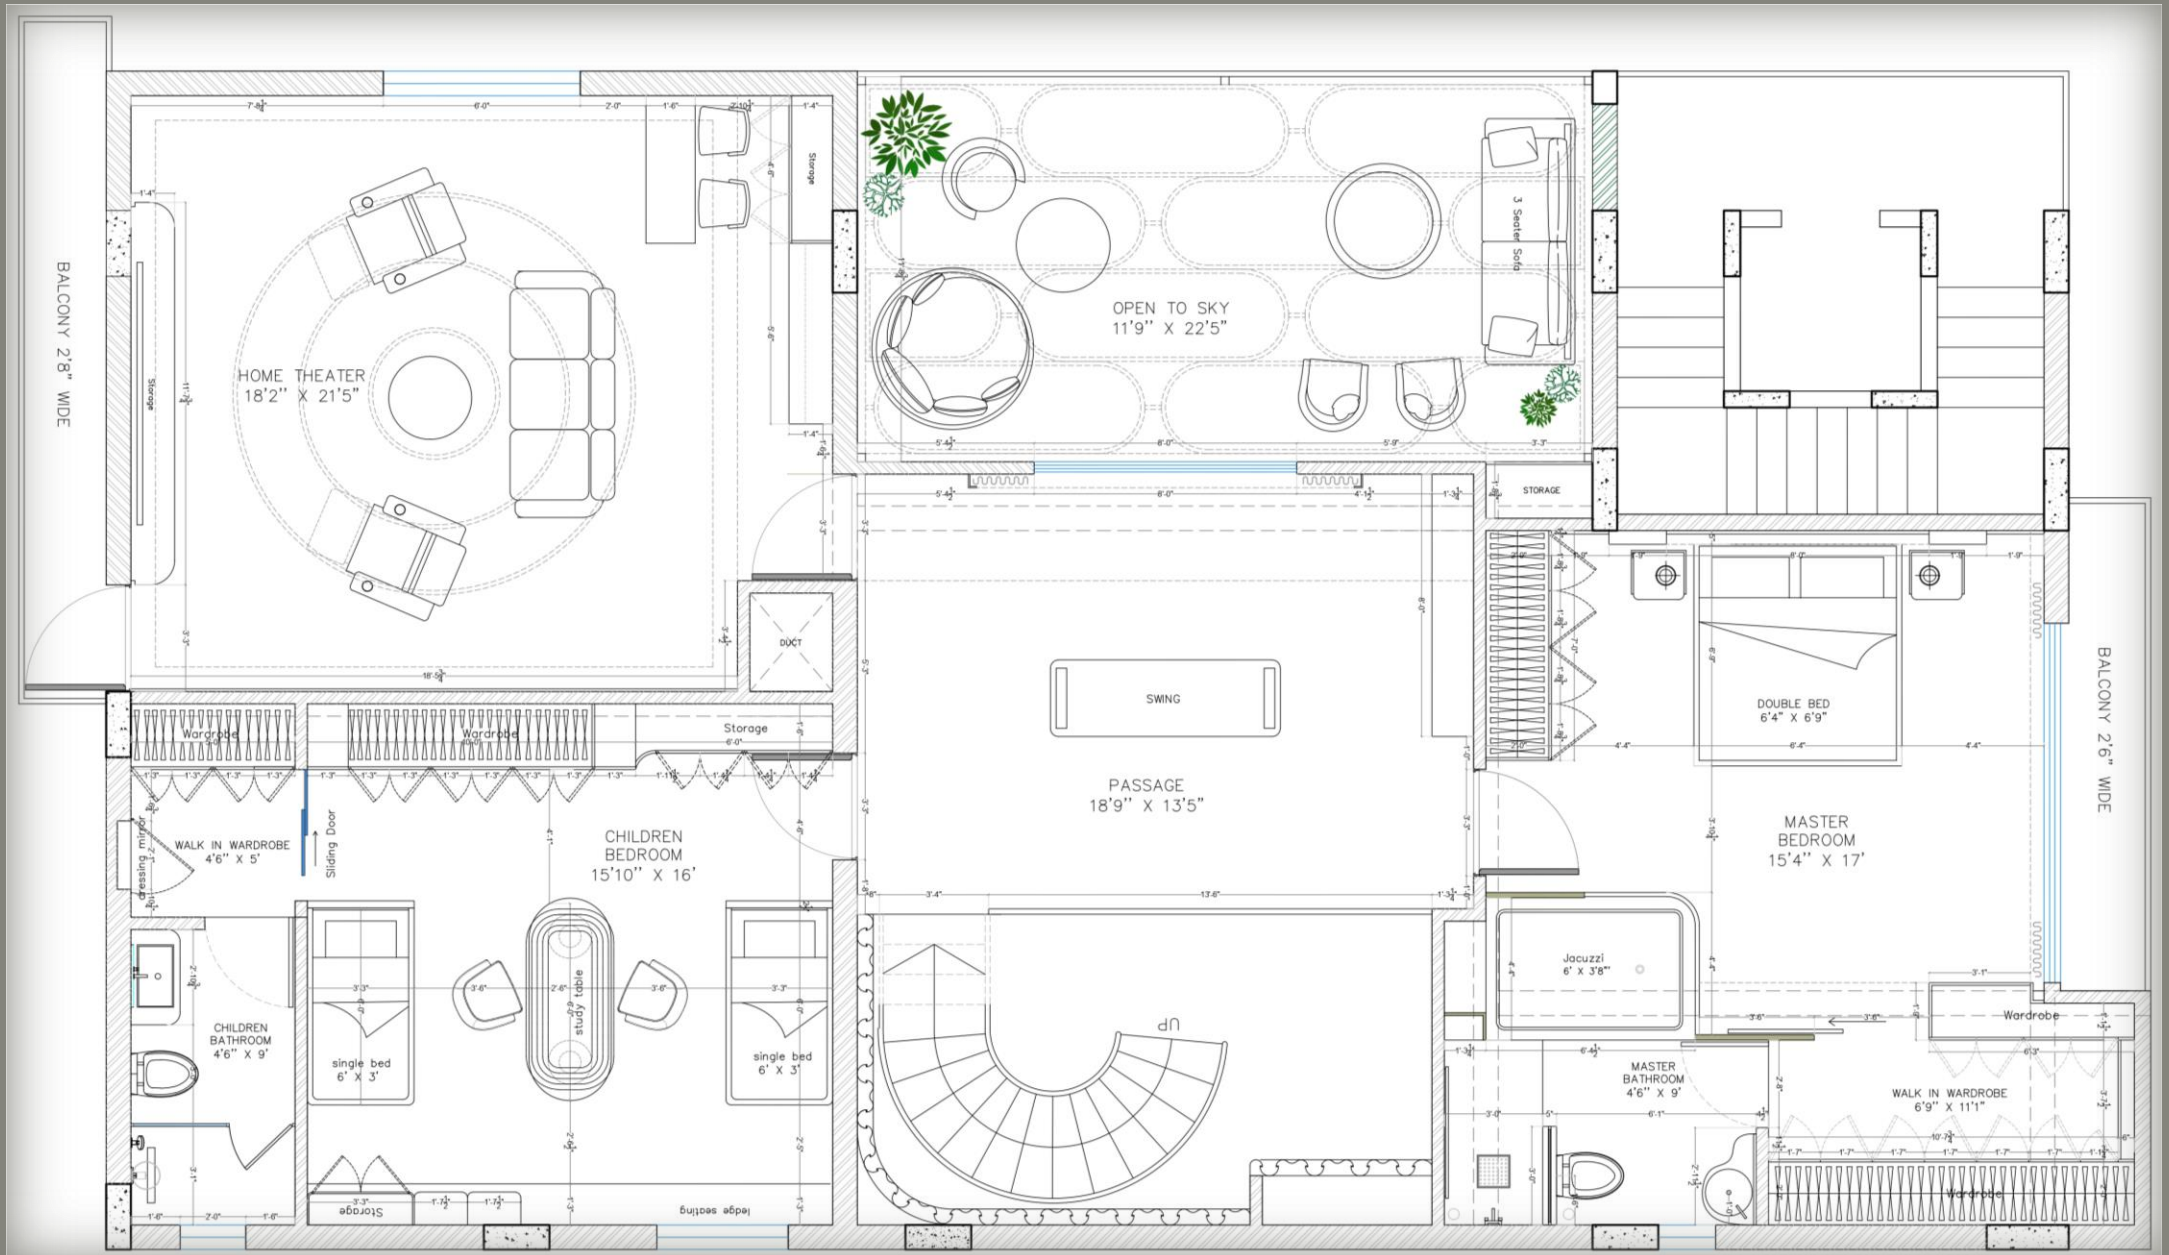

GROOVE
DESIGNS

INTERIOR PRESENTATION

MR. SIDDHU,
BANGALORE

FLOOR PLAN

LOWER FLOOR

FLOOR PLAN

UPPER FLOOR

FOMRMAL LIVING AREA

FLOOR PLAN

FORMAL LIVING AREA

FOMRMAL LIVING AREA

FOMRMAL LIVING AREA

FORMAL LIVING AREA

FOMRML LIVING AREA

FOMRML LIVING AREA

PASSAGE & DINING AREA

PASSAGE & DINING AREA

PASSAGE & DINING AREA

PASSAGE & DINING AREA

PASSAGE & DINING AREA

PASSAGE & DINING AREA

KITCHEN

KITCHEN

KITCHEN