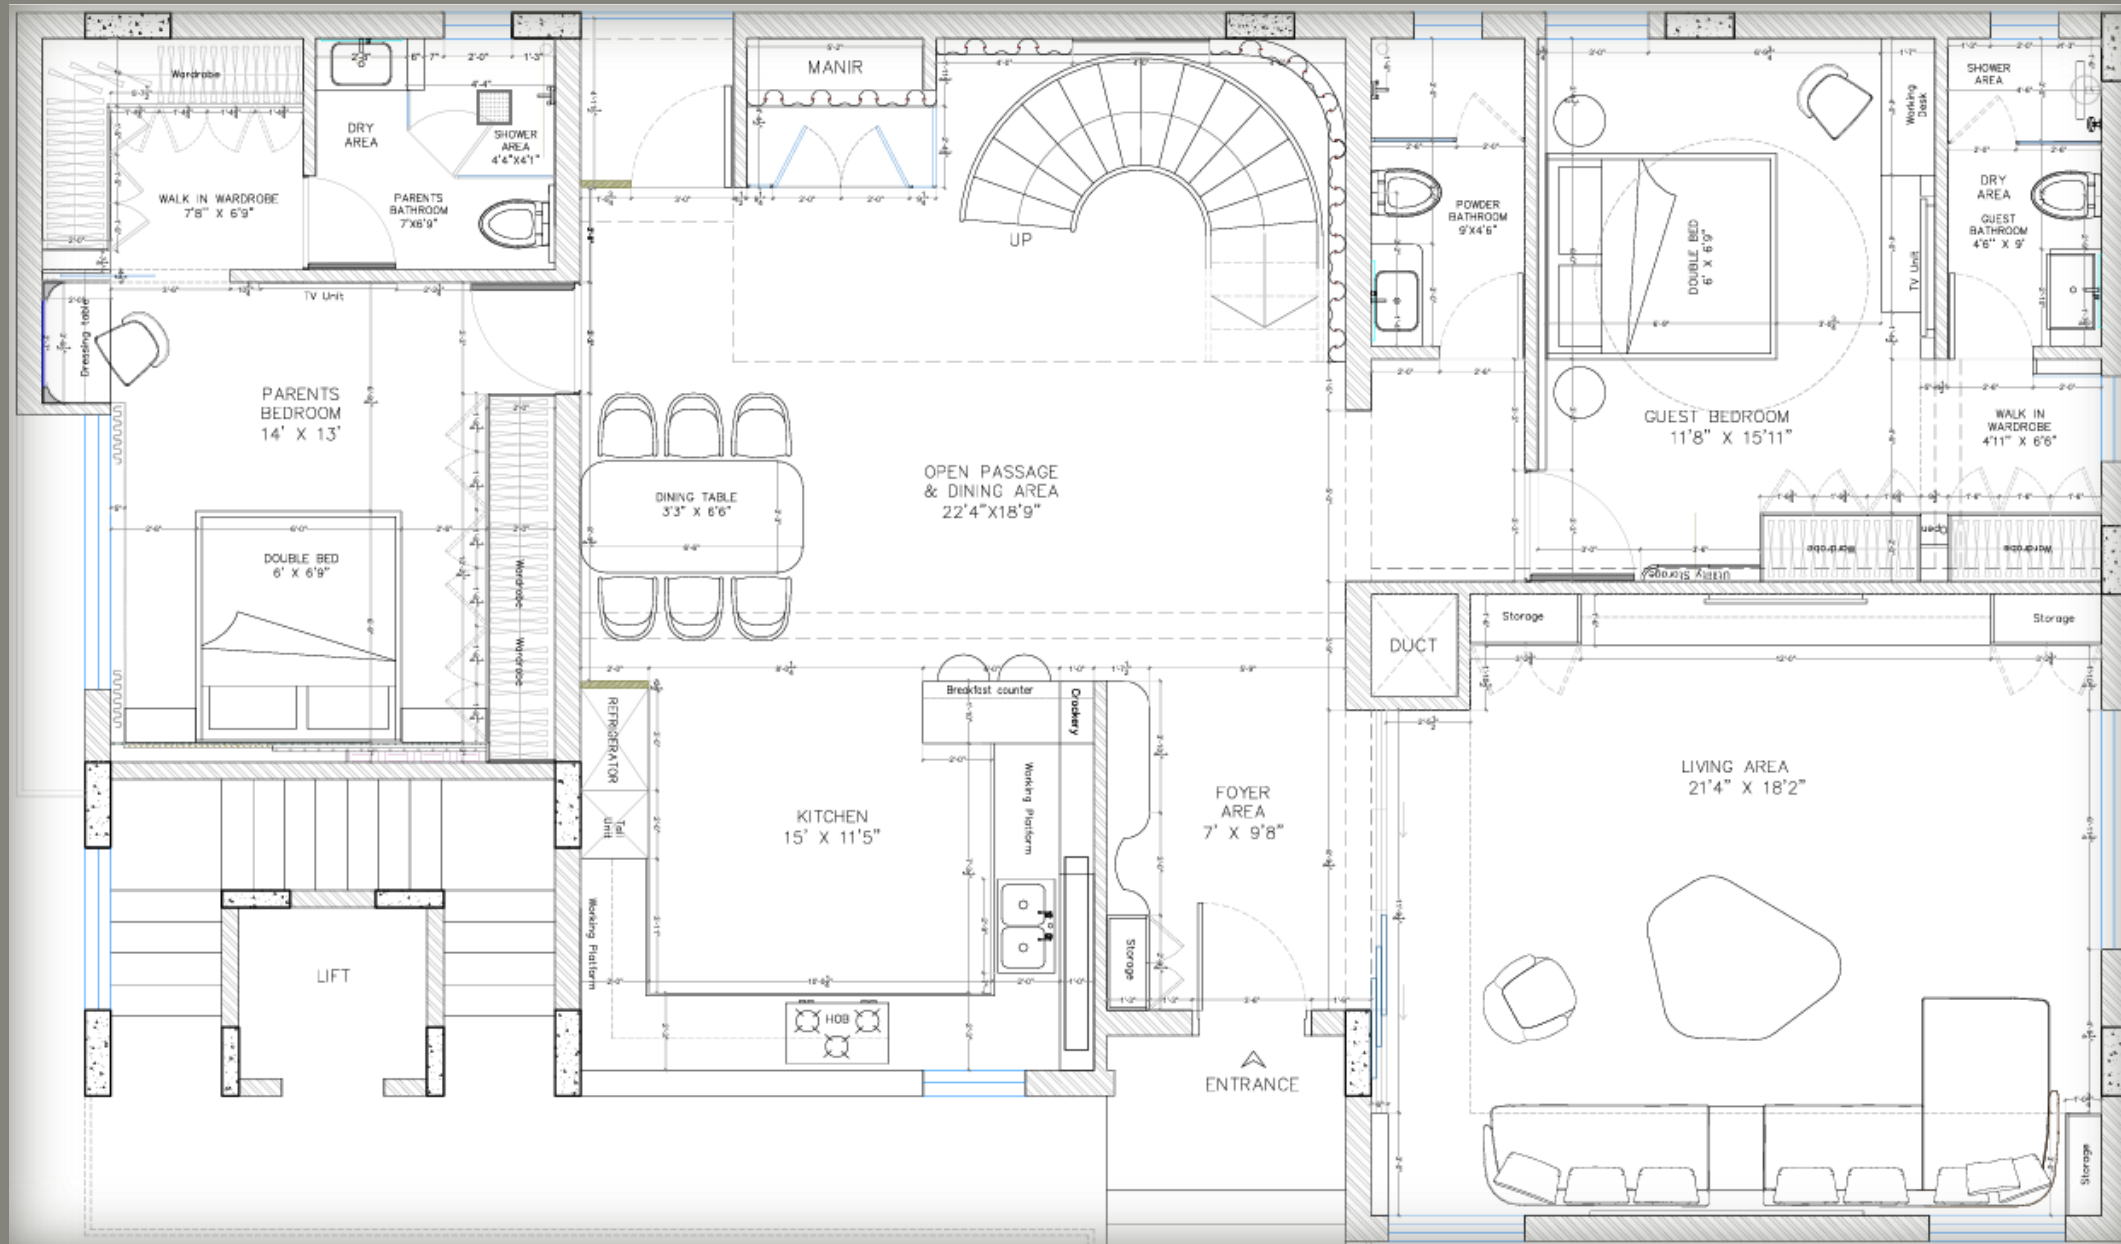

GROOVE
DESIGNS

INTERIOR PRESENTATION

MR. SIDDHU,
BANGALORE

FLOOR PLAN

LOWER FLOOR

FLOOR PLAN

UPPER FLOOR

FOMRMAL LIVING AREA

FLOOR PLAN

FORMAL LIVING AREA

FOMRMAL LIVING AREA

FOMRMAL LIVING AREA

FORMAL LIVING AREA

FOMRML LIVING AREA

FOMRML LIVING AREA

PASSAGE & DINING AREA

PASSAGE & DINING AREA

PASSAGE & DINING AREA

PASSAGE & DINING AREA

PASSAGE & DINING AREA

PASSAGE & DINING AREA

KITCHEN

KITCHEN

KITCHEN