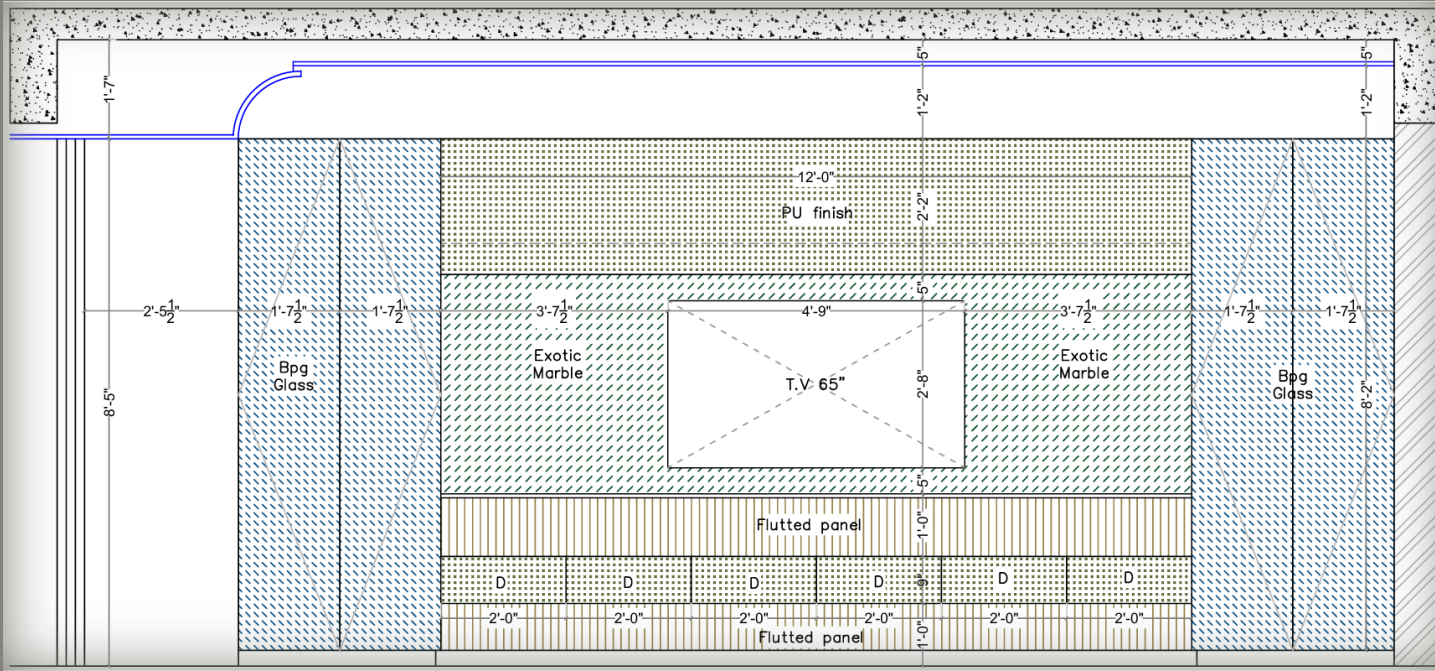

GROOVE
DESIGNS

INTERIOR PRESENTATION

MR. SIDDHU,
BANGALORE

FLOOR PLAN

LOWER FLOOR

FLOOR PLAN

UPPER FLOOR

FOMRMAL LIVING AREA

FLOOR PLAN

FORMAL LIVING AREA

FOMRMAL LIVING AREA

FOMRMAL LIVING AREA

FORMAL LIVING AREA

FOMRML LIVING AREA

FOMRML LIVING AREA

PASSAGE & DINING AREA