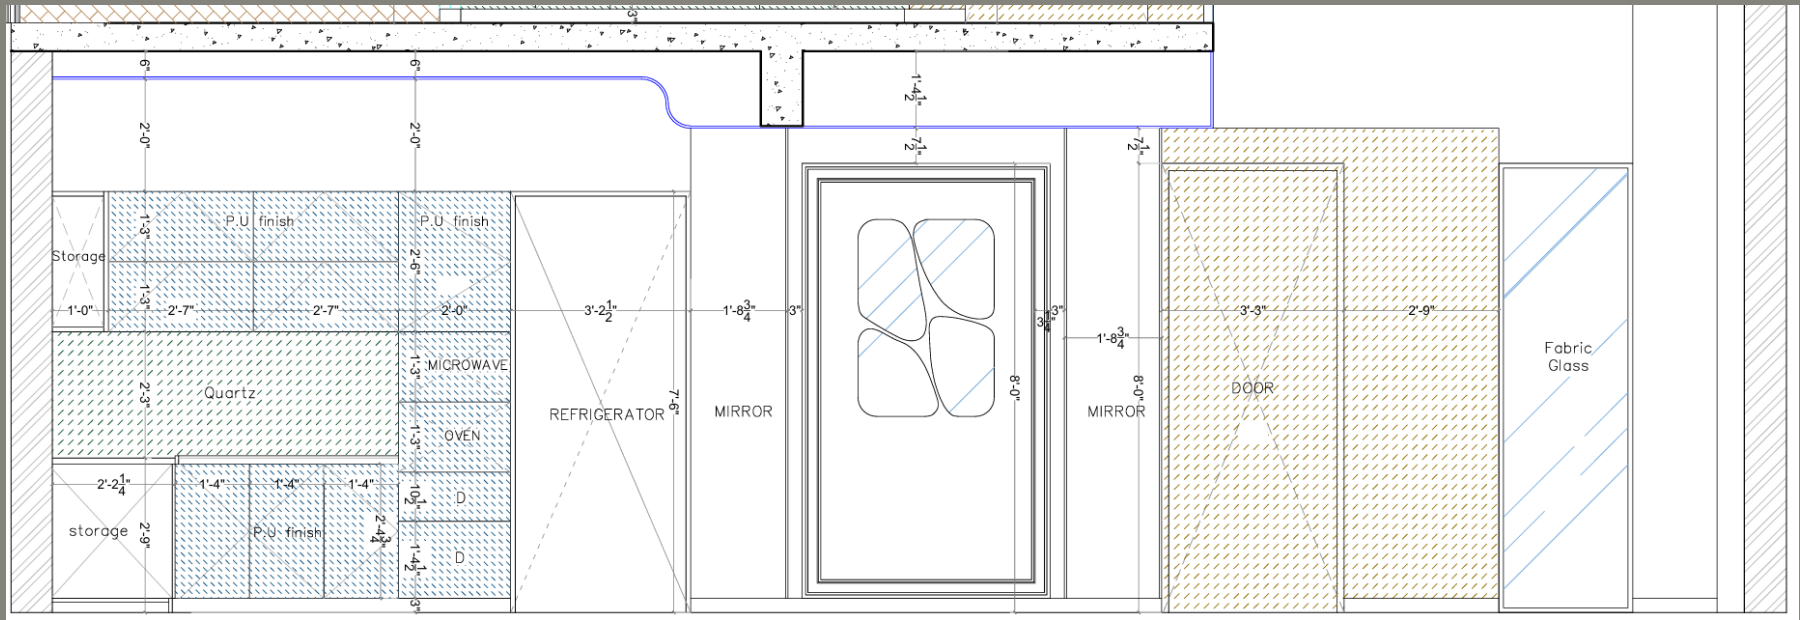

PASSAGE & DINING AREA