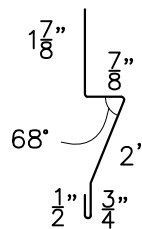

### OUTSIDE CORNER-LARGE

16" BLANK

**125**

### OUTSIDE J - CORNER

16" BLANK

**126**

## STANDARD SIDING TRIMS

L - TRIM (INSIDE)

4" BLANK

**128**

WINDOW/DOOR HEADER

6" BLANK

**129**

WINDOW/DOOR HEADER  
w/ GUTTER

F - TRIM

7" BLANK

**133**

GABLE DIVIDER

4" BLANK

**134**

RAT GUARD

6" BLANK