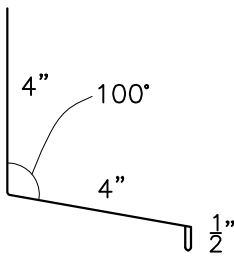

STANDARD SIDING TRIMS

L - TRIM (INSIDE)

4" BLANK

128

WINDOW/DOOR HEADER

6" BLANK

129

WINDOW/DOOR HEADER
w/ GUTTER

8" BLANK

130

BRICK FLASHING TRIM