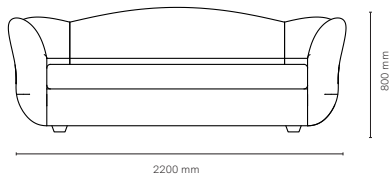

## ABOUT

Designed with conversation in mind, the Bay Sofa is a harmonious blend of spacious comfort and playful elegance. Its generously curved form invites you to gather, unwind, and connect, making it the heart of any living space.