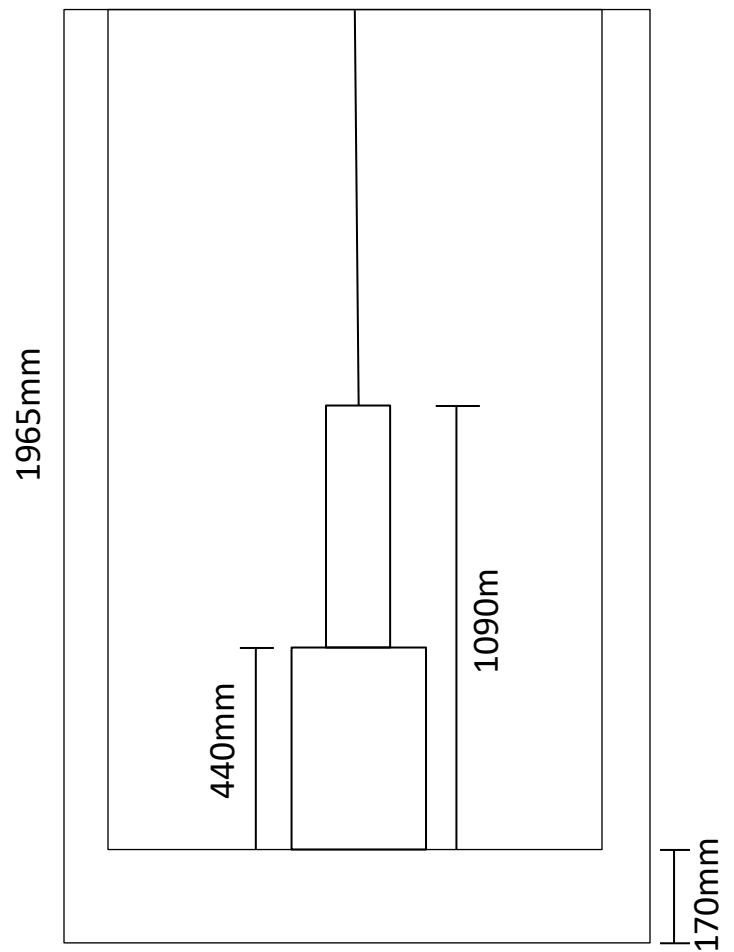

## Corner Showers

900 x 900 x 1965 (Rear Waste)

Transportable Homes  
Staff Showers  
Renovations  
Shed Showers  
Ablutions  
Pool Showers

Please Note: Measurements are taken externally, please allow for variations within the manufacturing process. Drawings are a guide only. We recommend having the shower on site prior to commencement of works.