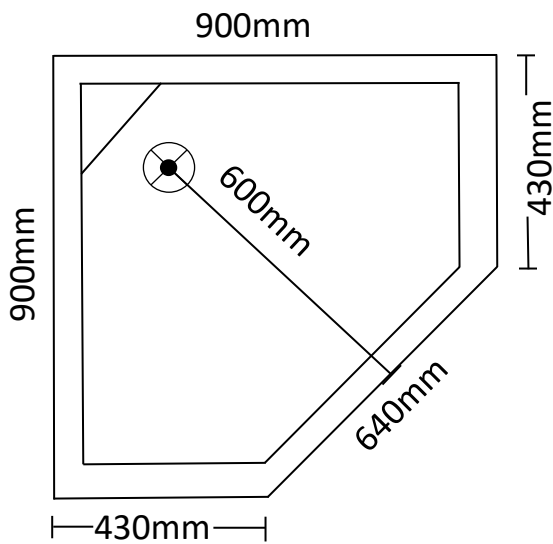

## Corner Showers

900 x 900 x 1965 (Rear Waste)

Transportable Homes  
Staff Showers  
Renovations  
Shed Showers  
Ablutions  
Pool Showers

Please Note: Measurements are taken externally, please allow for variations within the manufacturing process. Drawings are a guide only. We recommend having the shower on site prior to commencement of works.