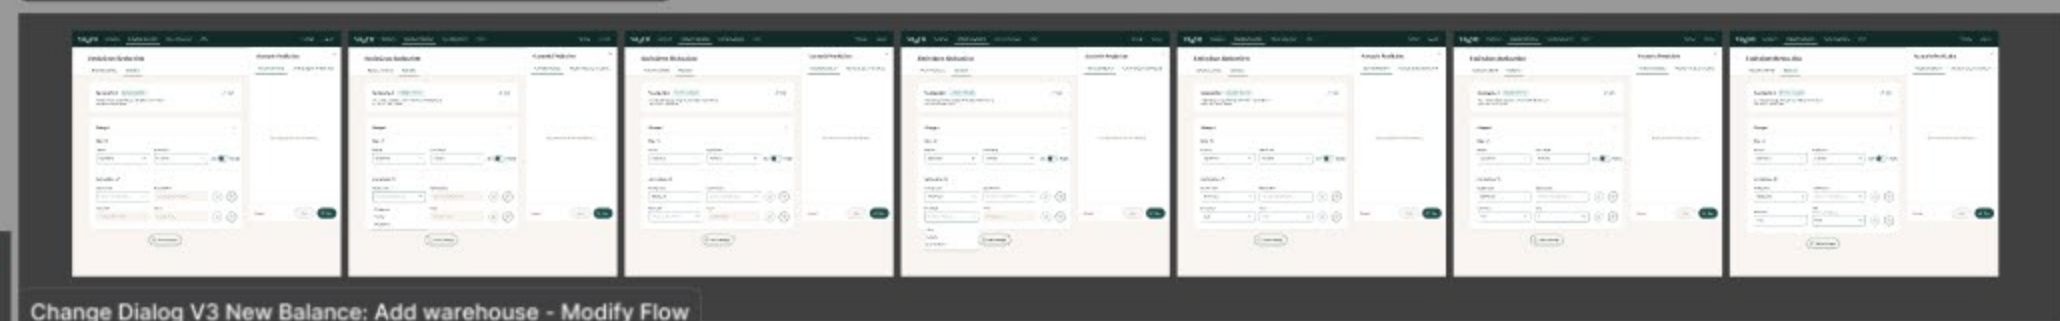

Change Dialog V3 New Balance: Rate of Destination

Ready for dev

Change Dialog V3 New Balance: Product Code Field

Change Dialog V3 New Balance: Scenarios Overview

Change Dialog V3 New Balance: Add warehouse - Add Flow

Change Dialog V3 New Balance: Add warehouse

Change Dialog V3 New Balance: Add warehouse - Modify Flow