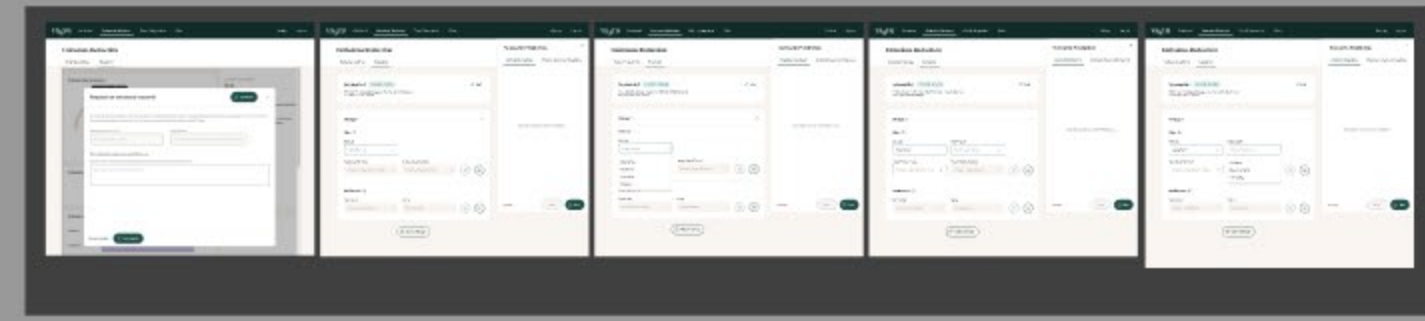

Change Dialog V3 New Balance: Rate of Destination

Ready for dev

Change Dialog V3 New Balance: Product Code Field

Change Dialog V3 New Balance: Scenarios Overview

Change Dialog V3 New Balance: Add warehouse - Add Flow

Change Dialog V3 New Balance: Add warehouse

Change Dialog V3 New Balance: Add warehouse - Modify Flow