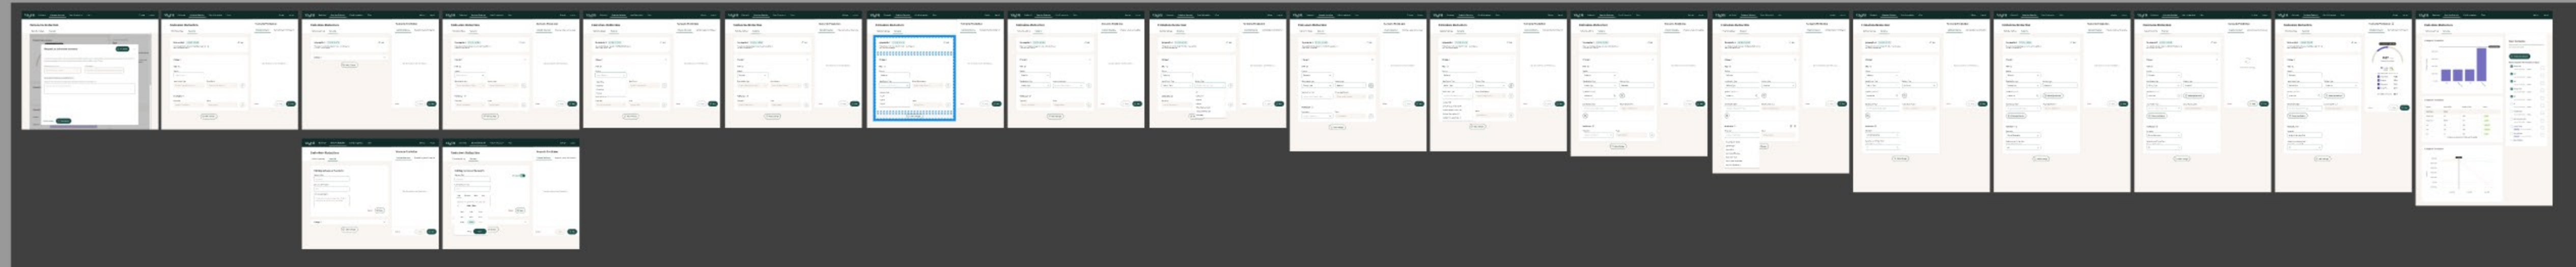

Change Dialog V3 New Balance: Rate of Destination

Ready for dev

Change Dialog V3 New Balance: Product Code Field

Change Dialog V3 New Balance: Scenarios Overview

Change Dialog V3 New Balance: Add warehouse - Add Flow

Change Dialog V3 New Balance: Add warehouse

Change Dialog V3 New Balance: Add warehouse - Modify Flow