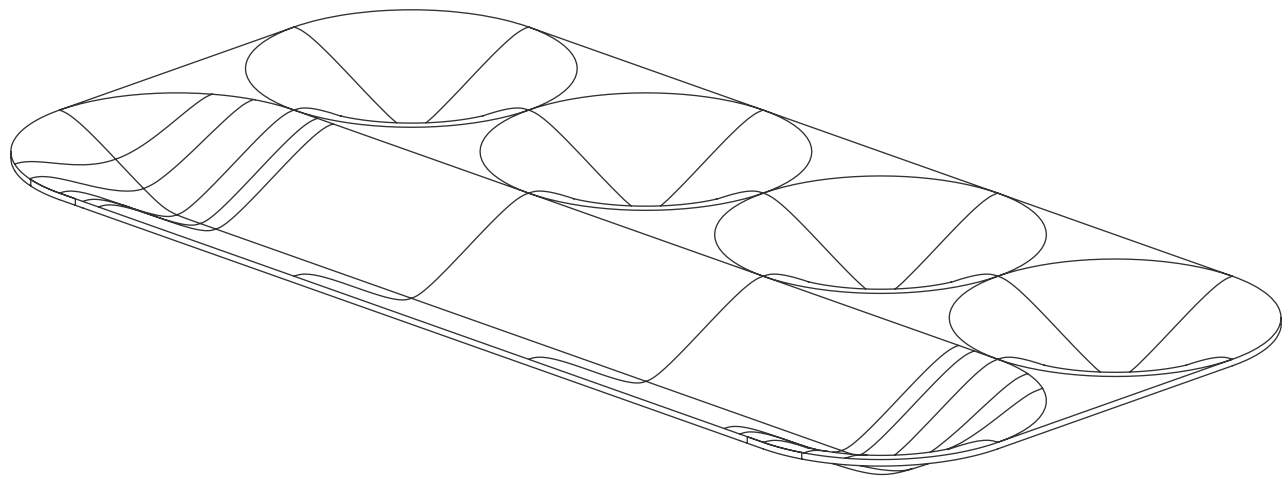

Ergo Tray

Specifications

Outer Dimensions:

2.1 cm H x 40 cm W x 20 cm D
13/16" H x 15 3/4" W x 7 7/8" D

Weight:

0.465 kilograms
1.025 pounds

Material:

5052 12 Gauge Aluminum sheet, finished with Howard's Wax-it-all food safe wax.

Care:

To maintain use for food, re-apply food safe wax frequently. If water does bead on the tray, it is likely time for refinishing. Brushing texture can be re-applied with a scotch-brite pad.

Contact: