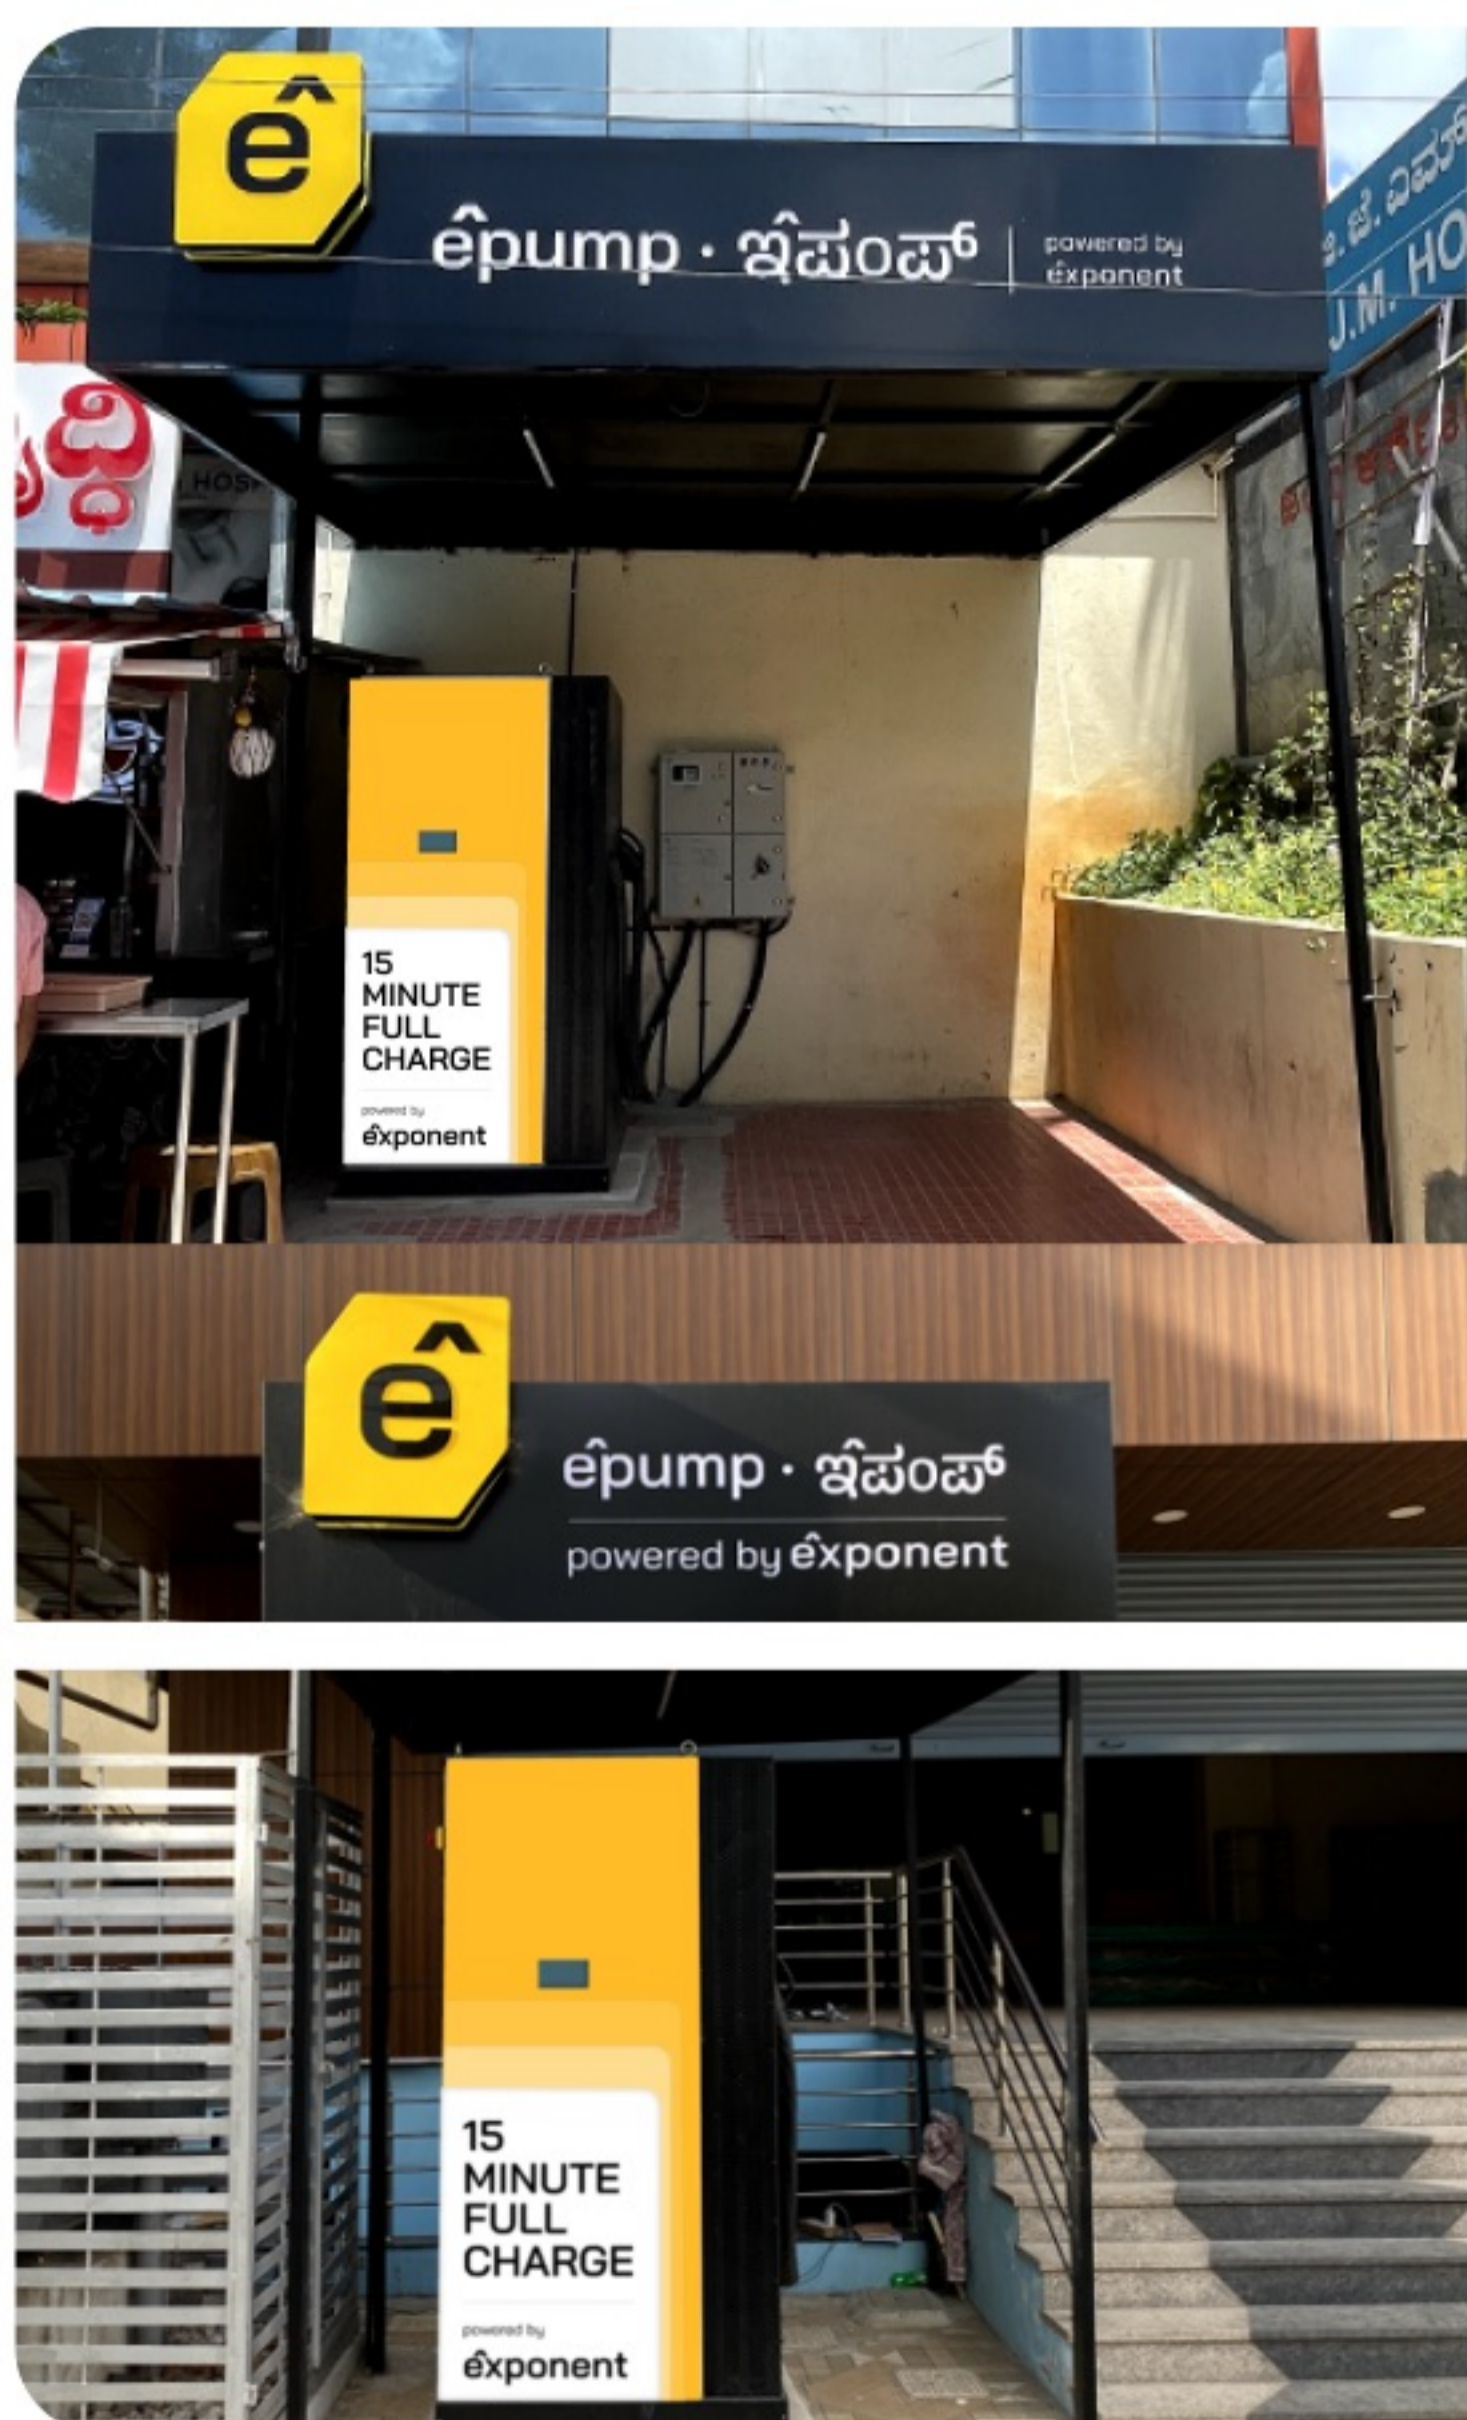

HOW EXPONENT UNLOCKS FREEDOM AND PROFIT FOR YOU

exponent charger + **exponent** battery = **15 MINUTE FULL CHARGE**

City-wide charging coverage

Charging station available every 3 km.
Easy app access!

2,00,000 KM warranty*

Highest in India!
Longer than engine life!

*Terms and conditions apply