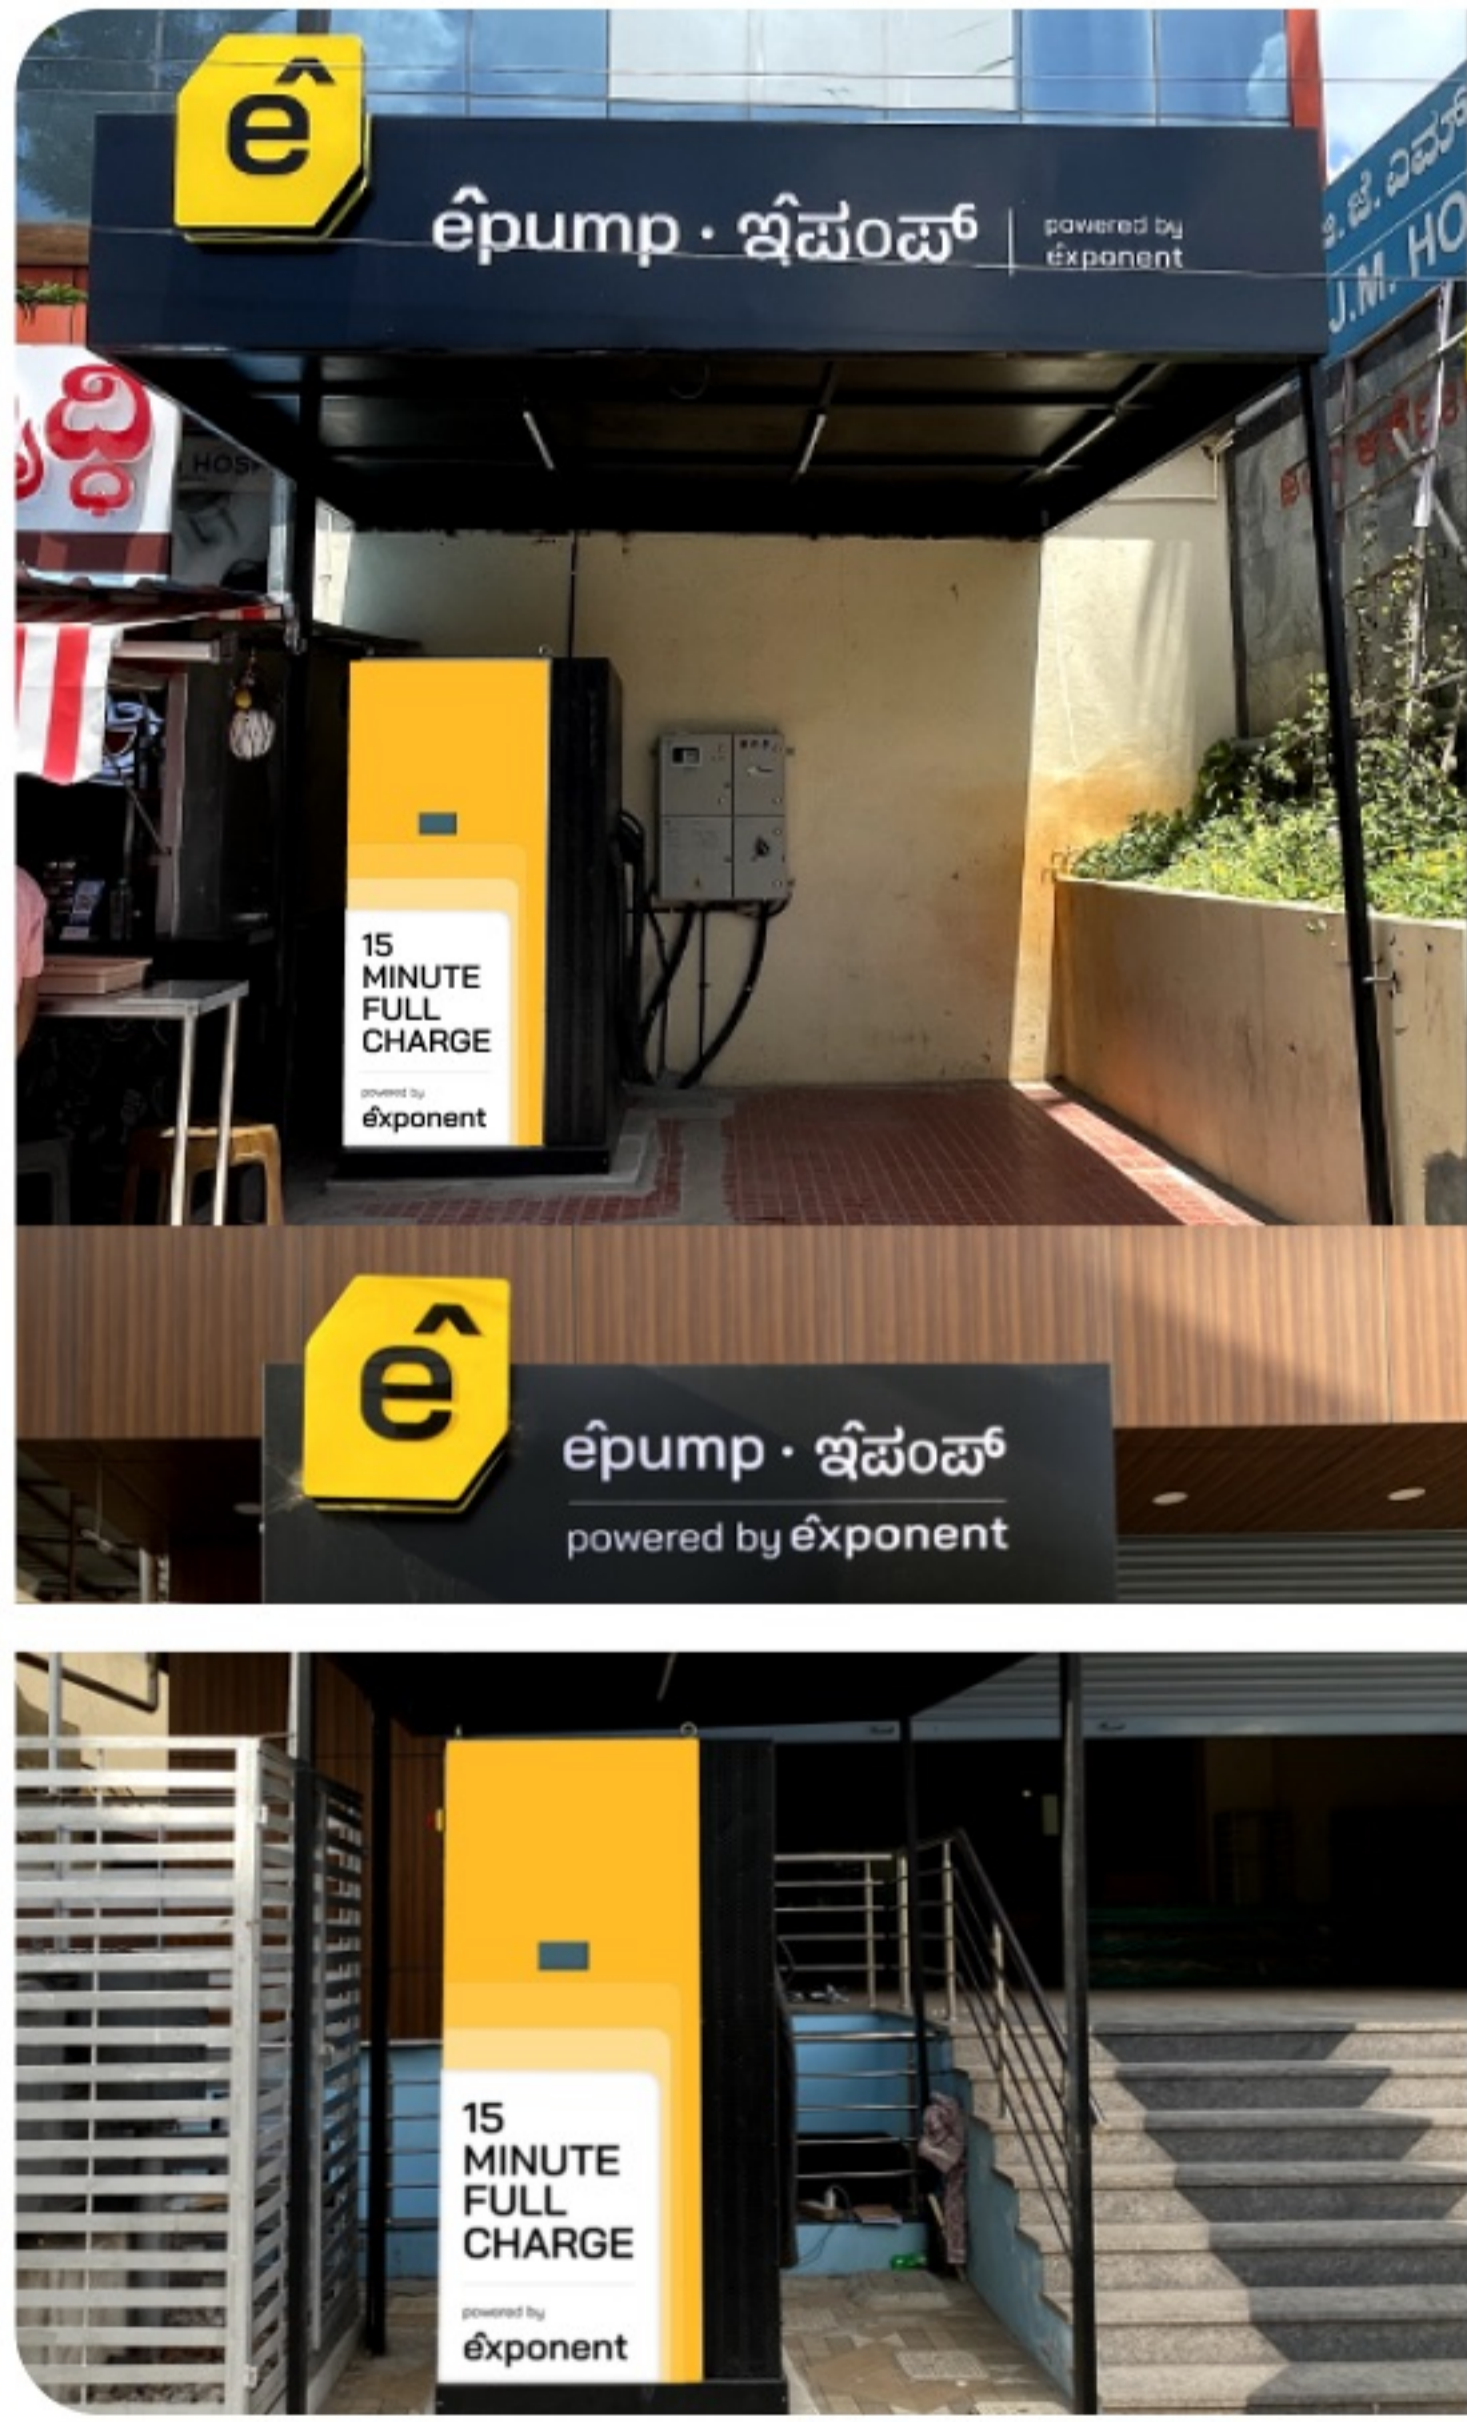

HOW EXPONENT UNLOCKS FREEDOM AND PROFIT FOR YOU

exponent charger + **exponent** battery = **15 MINUTE FULL CHARGE**

City-wide charging coverage

Charging station available every 3 km. Easy app access!

2,00,000 KM battery warranty

Highest in India!
Longer than engine life!