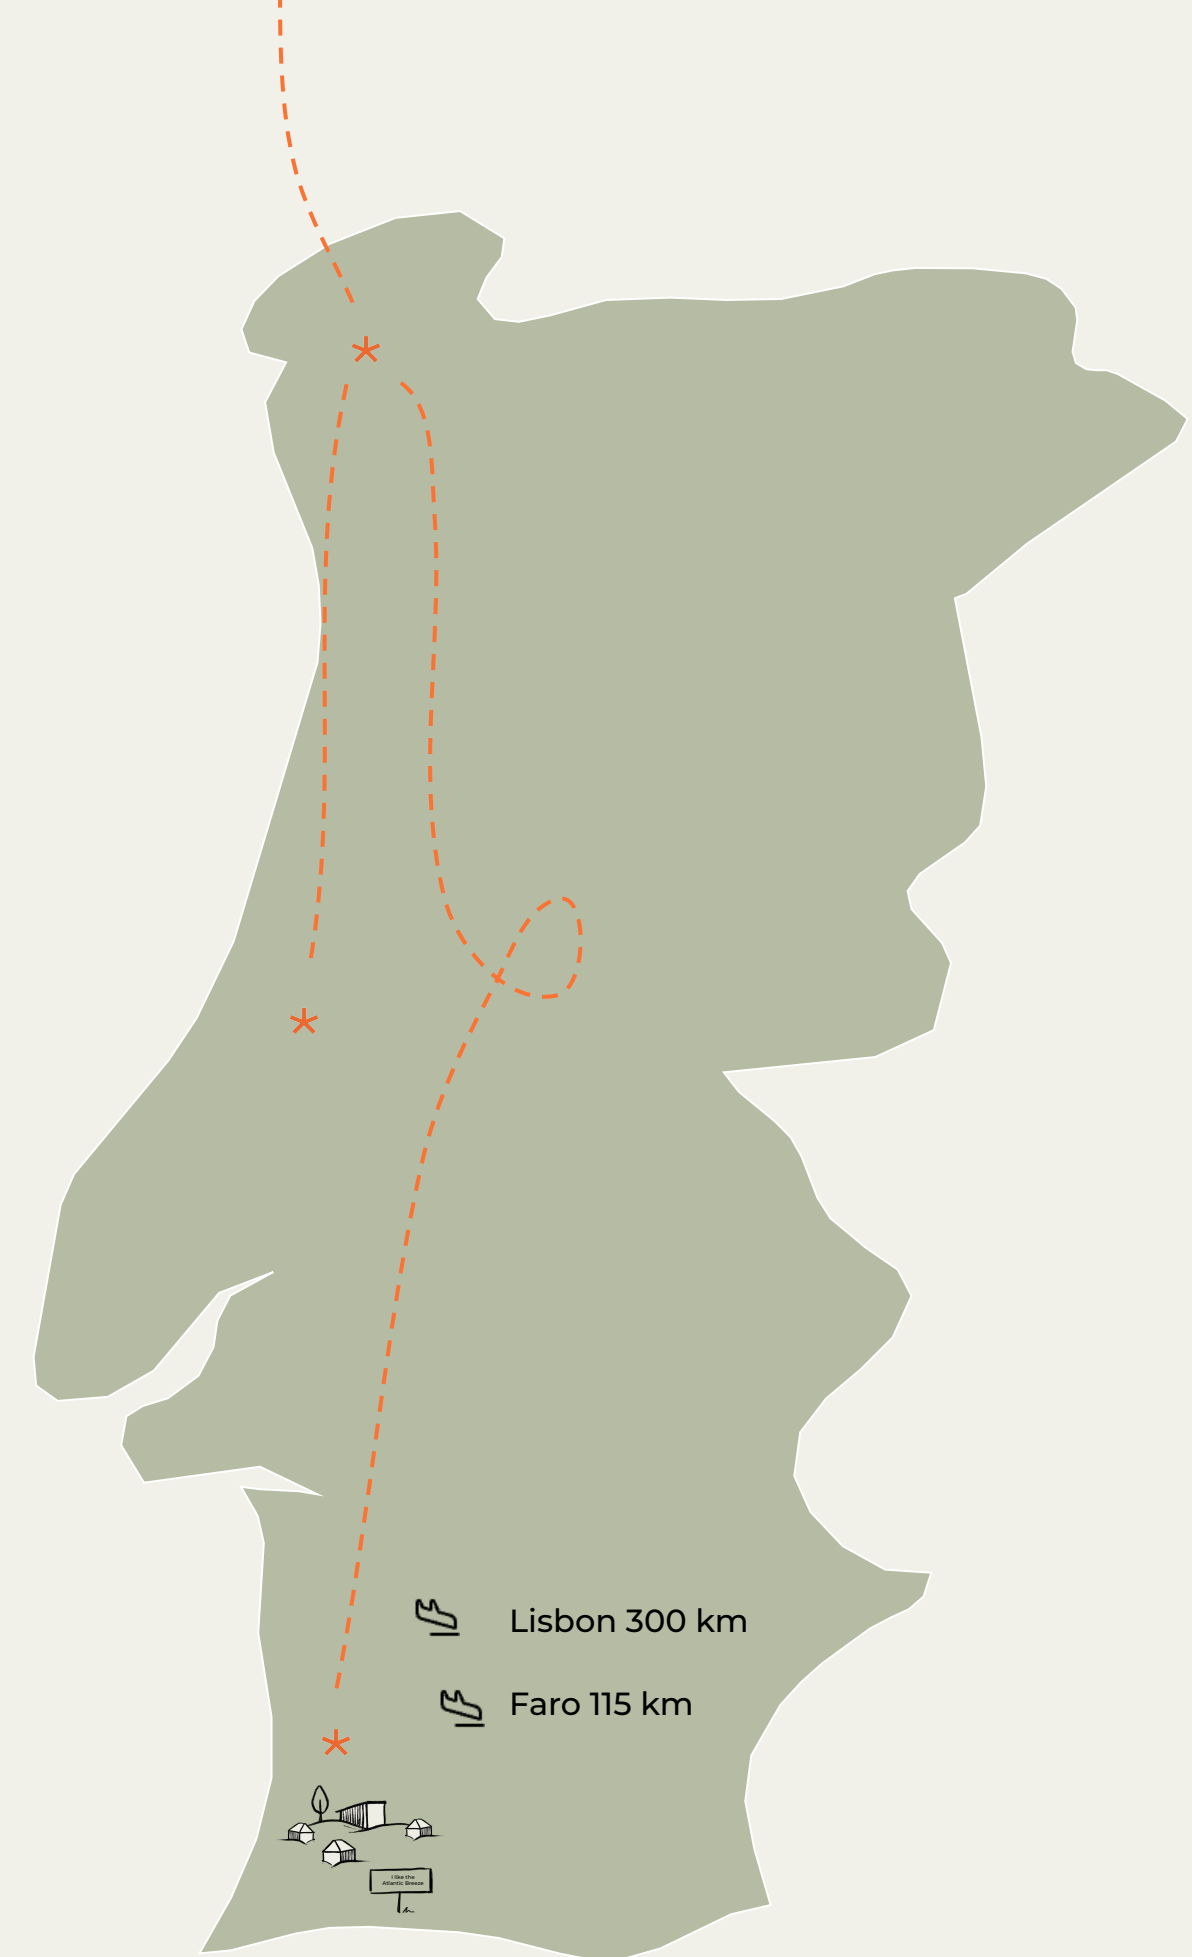

YOU ARE GOING TO SAGRES PORTUGAL

Capacity of

20

Rooms *

13

Outdoor Spaces

2

Meeting Rooms

1

*bathroom: 13 bedrooms / 9 bathrooms
Min - Max occupancy: Maximum 2 persons per room (all double beds)