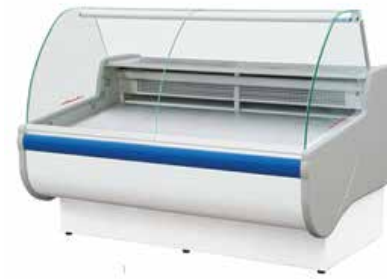

# REFRIGERATED DISPLAY UNIT

ICE CREAM DISPLAY CABINET  
255LT

SERVE OVER DISPLAY

PASTRY DISPLAY CABINET CURVED  
FRONT GLASS

CHOCOLATE DISPLAY CABINET

ICE CREAM DISPLAY CABINET  
3D SHOW

REFRIGERATED DISPLAY CABINET