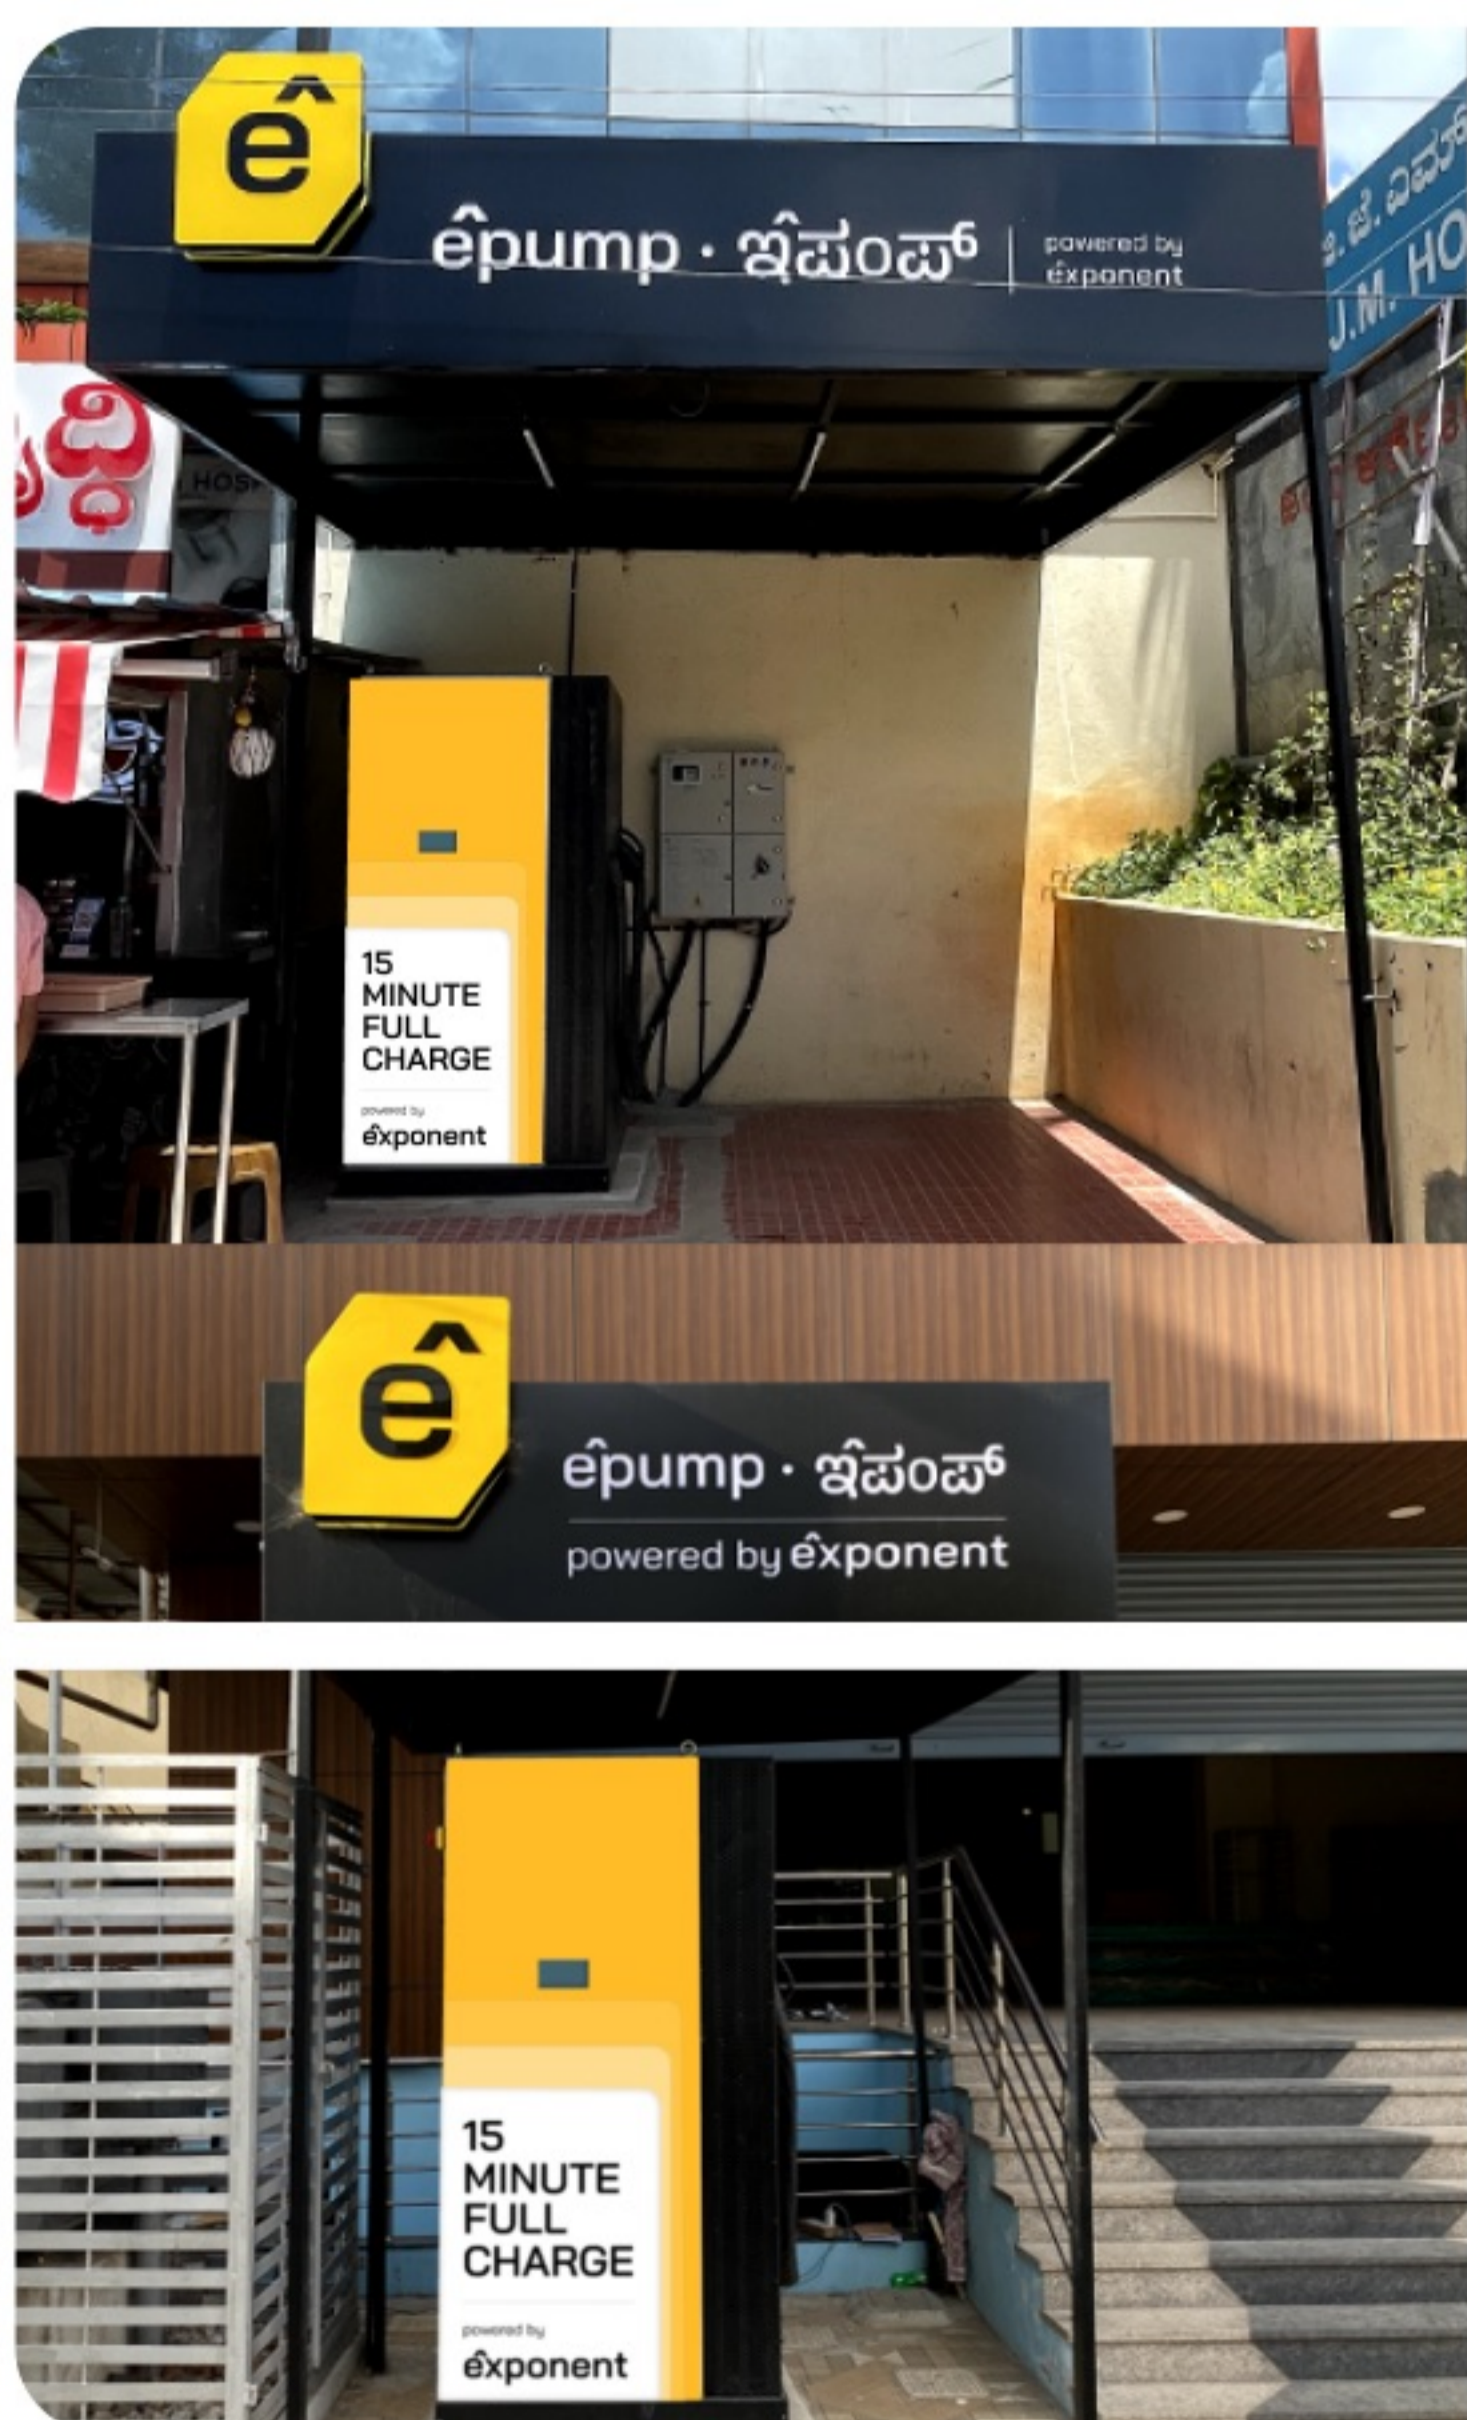

HOW EXPONENT UNLOCKS FREEDOM AND PROFIT FOR YOU

exponent charger + **exponent** battery = **15 MINUTE FULL CHARGE**

City-wide charging coverage

Charging station available every 3 km.
Easy app access!

2,00,000 KM warranty*

Highest in India!
Longer than engine life!

*Terms and conditions apply